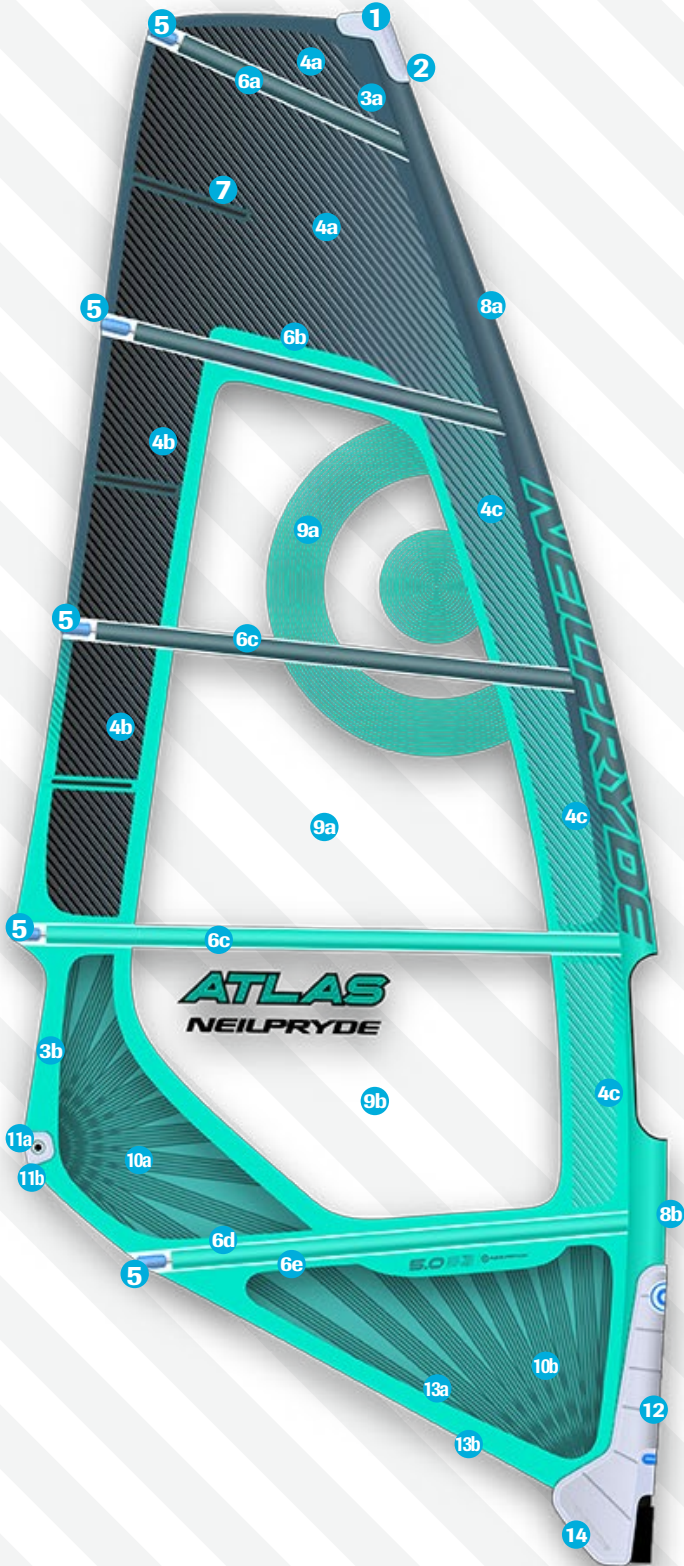

ATLAS

On-shore Powerwave

	Material Description	Part Code	C3 Color	C2 (HD) Color
1	Mast Plug Conical	BP830		
2	Head Fairing	BPAIR10P		
3a	Mark-cloth (Adhesive Fabric)	BP17MC000	C3 Grey	C1 Red
3b	Mark-cloth (Adhesive Fabric)	BP17MC000	C4 Aqua	C2 Orange
4a	V613 5mil 3D VD X-ply	BP17XPA00	C3 Grey	C2 Red
4b	V608 5mil 3D VD X-ply	BP17XPB00	C3 Black	C2 Crimson
4c	V607 5mil 2D X-ply	BP17XPC00	C3 Aqua	C4 Orange
5a	Clear Blue Bat-cam	BP17BCLB0	C3 Grey/ C4 Aqua	C1 Red/ C2 Orange
5b	Rod Batten Tension adjuster	BP801/2		
5c	Shave Protector	BP5BATCHA		
6a	Rod Batten M12 1000mm Batten End Cap BP828	BPBM121B BP828		
6b	Rod Batten C3 1500mm Batten End Cap - angled end	BPBC32B BP834A		
6c	Rod Batten R22 2000mm Batten End Cap - angled end	BPBR223B BP834A		
6d	Rod Batten R52 Skinny 2000mm Batten End Cap - square end	BPBR52T3G BP834B		
6e	Batten pocket Tetron material	BP17TET00	C3 Grey / C4 Aqua	C1 Red / C2 Orange
7	30cm fiberglass mini leech batten	BPFLBAT30		
8a	Luff glide	BP17LG000	C3 Grey	C1 Red
8b	Luff glide	BP17LG000	C4 Aqua	C2 Orange
9a	Mono-Film/X-ply Clear	BPFKF125		BPFVE125S
9b	Mono-Film/X-ply Clear	BPFKF175		BPFVE125S
10a	2017 Collection assemble clew Forceline Panel V706A	BP17CP000	C3 Aqua	C2 Orange
10b	2017 Collection assemble tack Forceline Panel V706B	BP17TP000	C3 Aqua	C2 Orange
11a	PG20 Clew Ring Set	BPCRSFG20		
11b	Clew EVA fairing	BPFCL10CE		
12	Tack Fairing	BPAIR10K		
13a	Seam protector piping	BP17FPLP0	C2 Aqua	C1 Orange
13b	Foot Pipping	BP17FP000	C2 Aqua	C1 Orange
14	Tripple Roler Tack pulley	BPTF47		