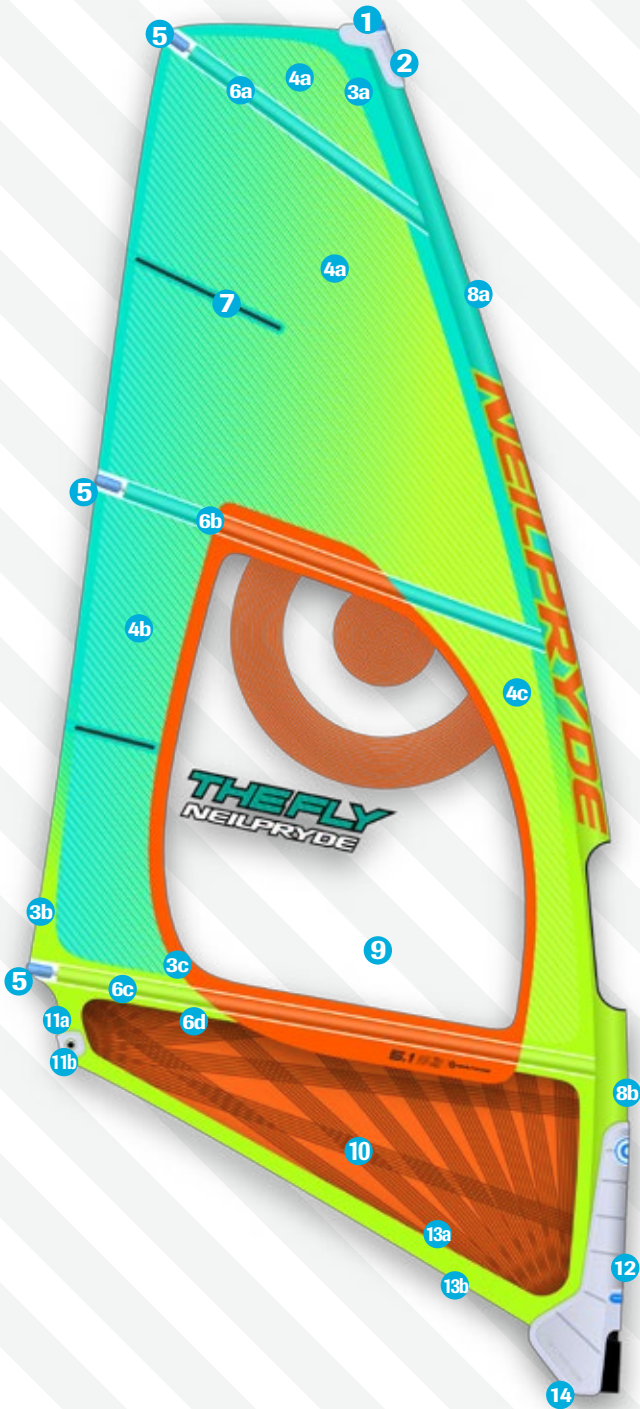

THEFLY

Down The Line Wave

	Material Description	Part Code	CC1 Color
1	Mast Plug Conical	BP830	
2	Head Fairing	BPAIR10P	
3a	Mark-cloth (Adhesive Fabric)	BP16MC000	C4 Aqua
3b	Mark-cloth (Adhesive Fabric)	BP16MC000	C5 Yellow
3c	Mark-cloth (Adhesive Fabric)	BP16MC000	C2 Orange
4a	V613 5mil 3D VD-Fade X-ply	BP16XPA00	C4 Aqua
4b	V608 5mil 3D VD X-ply	BP16XPB00	C1 Aqua
4c	V607 5mil 2D X-ply	BP16XPC00	C1 Yellow
5a	Clear Blue Bat-cam	BP16BCLB0	C4 Aqua
5b	Rod Batten Tension adjuster	BP801/2	
5c	Shave Protector	BP5BATCHA	
6a	Rod Batten M12 1000mm Batten End Cap P828	BPBM121B P828	
6b	Rod Batten C3 1500mm Batten End Cap - angled end	BPBC32B BP834A	
6c	Rod Batten R22 2000mm Batten End Cap - angled end	BPBR223B BP834A	
6d	Batten pocket Tetron material	BP16TET00	C1 Red / C2 Orange / C3 Blue / C4 Aqua / C5 Yellow / C6 Navy
7	30cm fiberglass mini leech batten	BPFLBAT30	
8a	Luff glide	BP16LG000	C3 Aqua
8b	Luff glide	BP16LG000	C5 Yellow
9	Mono-Film	BPFKF175	
10	2016 Collection assemble clew Forceline Panel	BP16FLCTP	C1 Orange
11a	PG20 Clew Ring Set	BPCRSFG20	
11b	Clew EVA fairing	BPFCL10CE	
12	Tack Fairing	BPAIR10K	
13a	Seam protector piping	BP16FPLP0	C4 Yellow
13b	Foot Piping	BP16FP000	C4 Yellow
14	Tripple Roler Tack pulley	BPTF47	