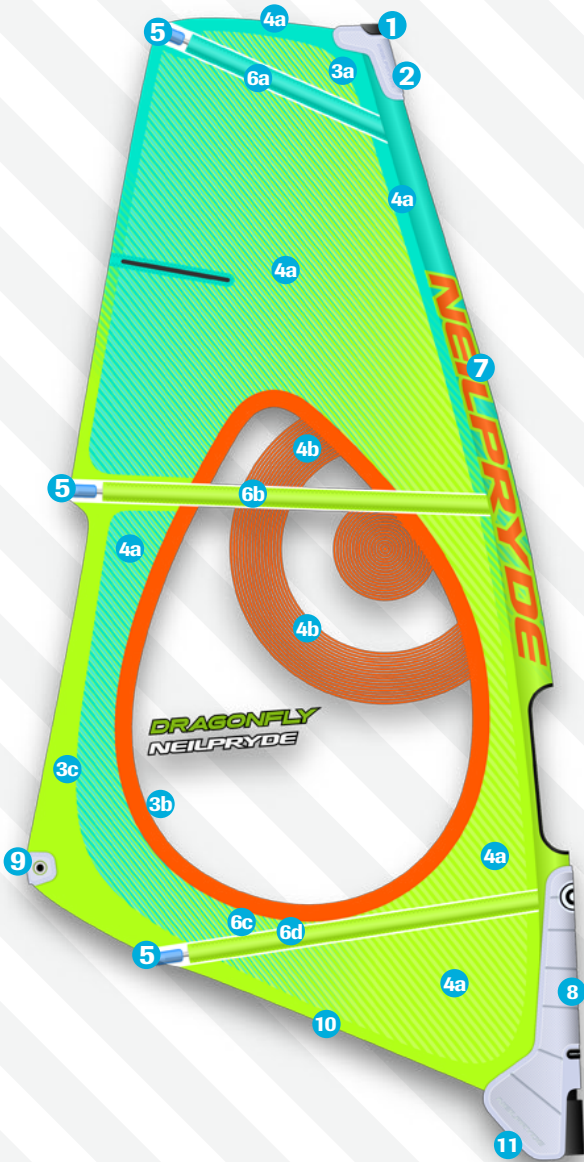

DRAGONFLY

Youth performance

	Material Description	Part Code	CC1 Color
1	Mast Plug Conical	BP830	
2	Head Fairing	BPFAIR10P	
3a	Mark-cloth (Adhesive Fabric)	BP16MC000	C4 Aqua
3b	Mark-cloth (Adhesive Fabric)	BP16MC000	C2 Orange
3c	Mark-cloth (Adhesive Fabric)	BP16MC000	C5 Yellow
4a	V609 5mil 2D X-ply Poly yarn	BP16XPD00	C3 Aqua/ Yellow
4b	Mono film 188	BPFKF175	
5a	Clear Blue Bat-cam	BP16BCLB0	C4 Aqua / C5 Yellow
5b	Rod Batten Tension adjuster	BP801/2	
5c	Shave Protector	BP5BATCHA	
6a	Rod Batten M12 1000mm Batten End Cap P828	BPBM121B P828	
6b	Rod Batten C3 1500mm Batten End Cap - angled end	BPBC32B BP834A	
6c	Rod Batten R22 2000mm Batten End Cap - angled end	BPBR223B BP834A	
6e	Batten pocket Tetron material	BP16TET00	C4 Aqua / C5 Yellow
7	Luff glide	BP16TET00	C4 Aqua / C5 Yellow
8	Tack Fairing	BPFAIR10K	
9a	PG20 Clew Ring Set	BPCRSPG20	
9b	Clew EVA fairing	BPFCL10CE	
10	Foot Piping	BP16FP000	C4 Yellow
11	Tripple Roler Tack pulley	BPTF47