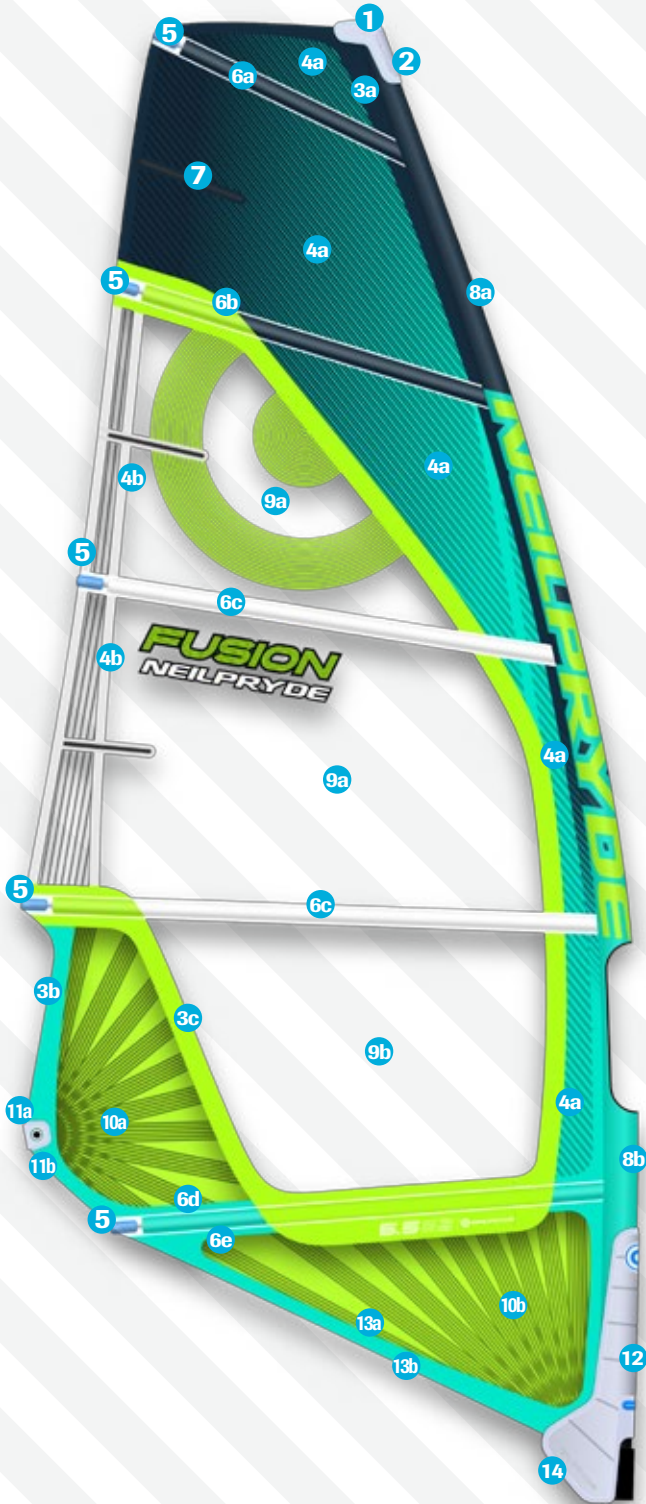

FUSION

Freemove

	Material Description	Part Code	CC4 Color	CC2B (HD) Color
1	Mast Plug Conical	BP830		
2	Head Fairing	BPFAIR10P		
3a	Mark-cloth (Adhesive Fabric)	BP16MC000	C6 Navy	C1 Red
3b	Mark-cloth (Adhesive Fabric)	BP16MC000	C4 Aqua	C2 Orange
3c	Mark-cloth (Adhesive Fabric)	BP16MC000	C5 Yellow	C4 Aqua
4a	V609 5mil 2D X-PLY	BP16XPD00	C3 Aqua	C1 Orange
4b	V410 X-ply	BP14XPE		
5a	Clear Blue Bat-cam	BP16BCLB0	C1 Red / C2 Orange / C3 Blue / C4 Aqua / C5 Yellow / C6 Navy	
5b	Rod Batten Tension adjuster	BP801/2		
5c	Shave Protector	BP5BATCHA		
6a	Rod Batten M12 1000mm Batten End Cap P828	BPBM121B P828		
6b	Rod Batten C3 1500mm Batten End Cap - angled end	BPBC32B BP834A		
6c	Rod Batten R22 2000mm Batten End Cap - angled end	BPBR223B BP834A		
6d	Rod Batten R52 Skinny 2000mm Batten End Cap - square end	BPBR523R BP834B		
6e	Batten pocket Tetron material	BP16TET00	C1 Red / C2 Orange / C3 Blue / C4 Aqua / C5 Yellow / C6 Navy	
7	30cm fiberglass mini leech batten	BPFLBAT30		
8a	Luff glide	BP16LG000	C6 Navy	C1 Red
8b	Luff glide	BP16LG000	C4 Aqua	C2 Orange
9a	Mono Film/X-ply Clear	BPFKF125		BPFVE125S
9b	Mono Film/X-ply Clear	BPFKF175		BPFVE125S
10a	2016 Collection assemble clew Forceline Panel	BP16CP000	C3 Yellow	C2 Aqua
10b	2016 Collection assemble Tack Forceline Panel	BP16TP000	C3 Yellow	C2 Aqua
11a	PG20 Clew Ring Set	BPCRSFG20		
11b	Clew EVA fairing	BPFCL10CE		
12	Tack Fairing	BPFAIR10K		
13a	Seam protector piping	BP16FPLP0	C3 Aqua	C1 Orange
13b	Foot Piping	BP16FP000	C3 Aqua	C1 Orange
14	Tripple Roler Tack pulley	BPTF47