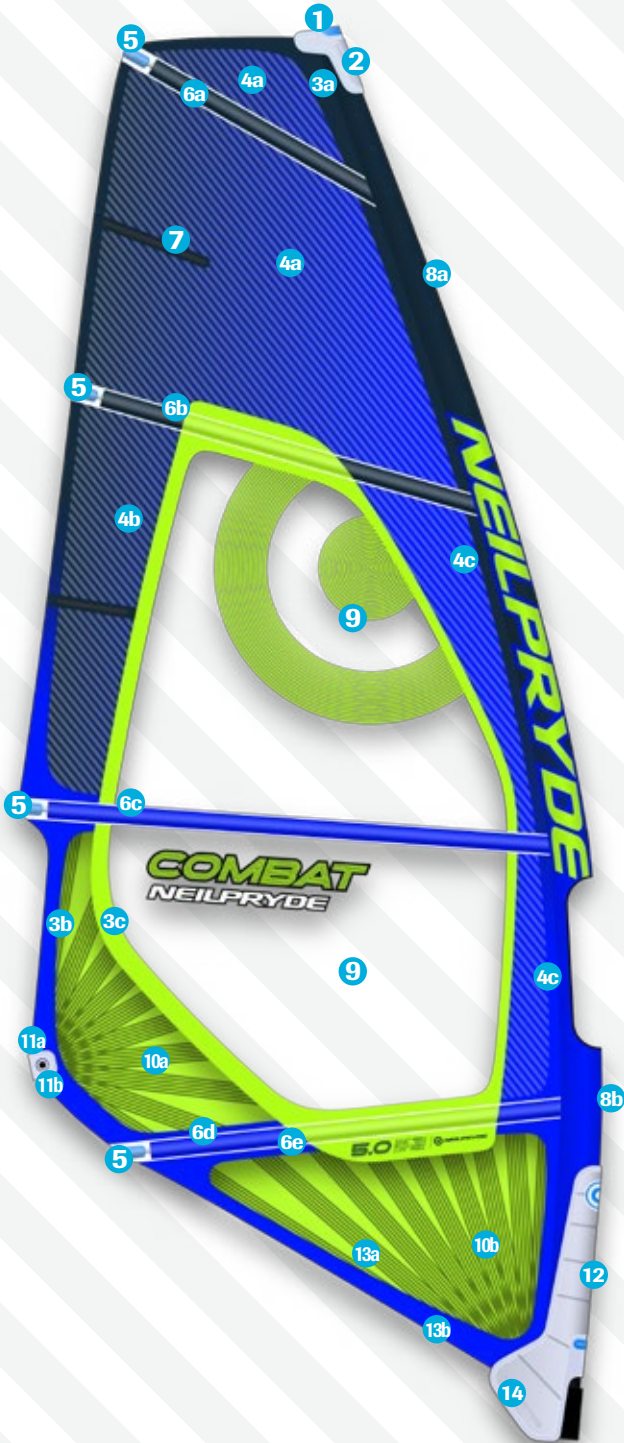

SPARE PART

NEILPRYDE

COMBAT

All Round Wave

	Material Description	Part Code	CC3 Color	CC1 (HD) Color
1	Mast Plug Conical	BP830		
2	Head Fairing	BPFAIR10P		
3a	Mark-cloth (Adhesive Fabric)	BP16MC000	C6 Navy	C4 Aqua
3b	Mark-cloth (Adhesive Fabric)	BP16MC000	C3 Blue	C5 Yellow
3c	Mark-cloth (Adhesive Fabric)	BP16MC000	C5 Yellow	C2 Orange
4a	V613 5mil 3D VD-fade X-ply	BP16XPA00	C3 Blue	C1 Yellow
4b	V608 5mil 3D VD X-ply	BP16XPB00	C3 Navy	C1 Aqua
4c	V607 5mil 2D X-ply	BP16XPC00	C3 Blue	C1 Yellow
5a	Clear Blue Bat-cam	BP16BCLB0	C6 Navy/ C3 Blue	C4 Aqua/ C5 Yellow
5b	Rod Batten Tension adjuster	BP801/2		
5c	Shave Protector	BP5BATCHA		
6a	Rod Batten M12 1000mm Batten End Cap P828	BPBM121B P828		
6b	Rod Batten C3 1500mm Batten End Cap - angled end	BPBC32B BP834A		
6c	Rod Batten R22 2000mm Batten End Cap - angled end	BPBR223B BP834A		
6d	Rod Batten R52 Skinny 2000mm Batten End Cap - square end	BPBR523R BP834B		
6e	Batten pocket Tetron material	BP16TET00	C1 Red / C2 Orange / C3 Blue / C4 Aqua / C5 Yellow / C6 Navy	
7	30cm fiberglass mini leech batten	BPFLBAT30		
8a	Luff glide	BP16LG000	C6 Navy	C4 Aqua
8b	Luff glide	BP16LG000	C3 Blue	C5 Yellow
9	Mono-Film/X-ply Clear	BPFKF175		BPFVE125S
10a	2016 Collection assemble clew Forceline Panel	BP16CP000	C3 Yellow	C1 Orange
10b	2016 Collection assemble tack Forceline Panel	BP16TP000	C3 Yellow	C1 Orange
11a	PG20 Clew Ring Set	BPCRSFG20		
11b	Clew EVA fairing	BPFCL10CE		
12	Tack Fairing	BPFAIR10K		
13a	Seam protector piping	BP16PPL0	C2 Blue	C4 Yellow
13b	Foot Piping	BP16FP000	C2 Blue	C4 Yellow
14	Tripple Roler Tack pulley	BPTF47		