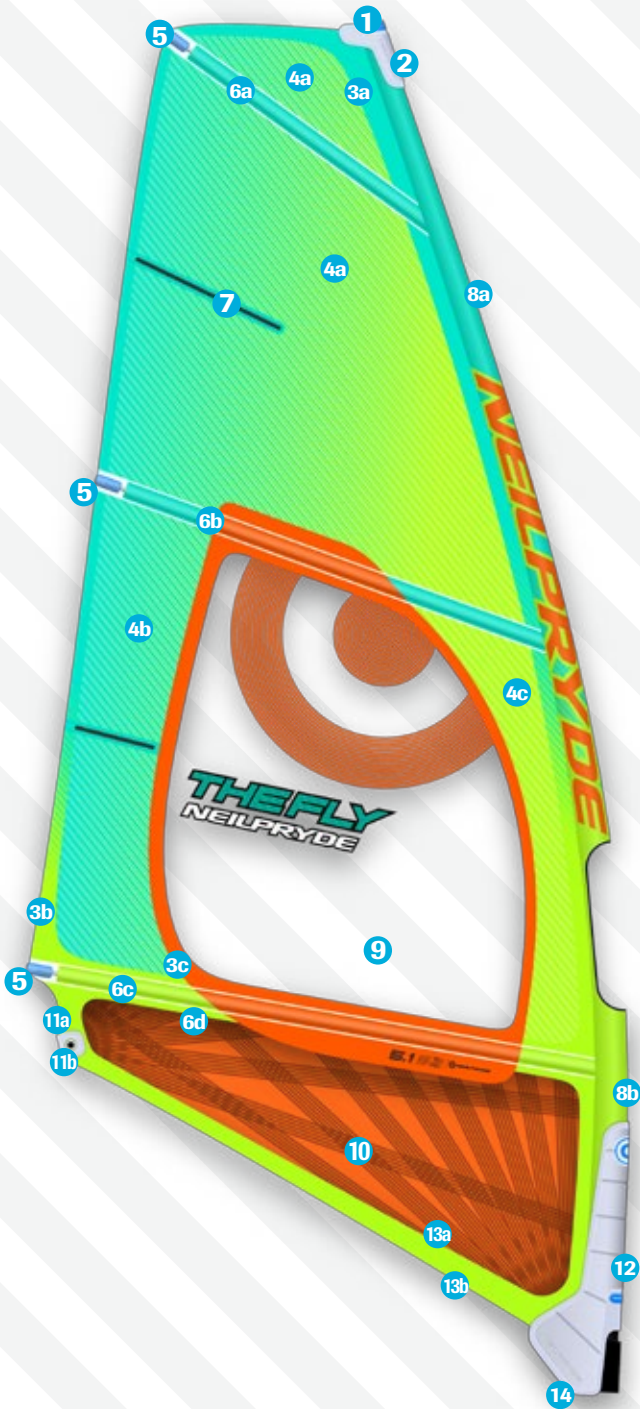

THEFLY

Down The Line Wave

	Material Description	Part Code	CC1 Color
1	Mast Plug Conical	BP830	
2	Head Fairing	BPFAIR10P	
3a	Mark-cloth (Adhesive Fabric)	BP16MC000	C4 Aqua
3b	Mark-cloth (Adhesive Fabric)	BP16MC000	C5 Yellow
3c	Mark-cloth (Adhesive Fabric)	BP16MC000	C2 Orange
4a	V613 5mil 3D VD-Fade X-ply	BP16XPA00	C4 Aqua
4b	V608 5mil 3D VD X-ply	BP16XPB00	C1 Aqua
4c	V607 5mil 2D X-ply	BP16XPC00	C1 Yellow
5a	Clear Blue Bat-cam	BP16BCLB0	C4 Aqua
5b	Rod Batten Tension adjuster	BP801/2	
5c	Shave Protector	BP5BATCHA	
6a	Rod Batten M12 1000mm Batten End Cap P828	BPBM121B P828	
6b	Rod Batten C3 1500mm Batten End Cap - angled end	BPBC32B BP834A	
6c	Rod Batten R22 2000mm Batten End Cap - angled end	BPBR223B BP834A	
6d	Batten pocket Tetron material	BP16TET00	C1 Red / C2 Orange / C3 Blue / C4 Aqua / C5 Yellow / C6 Navy
7	30cm fiberglass mini leech batten	BPFLBAT30	
8a	Luff glide	BP16LG000	C3 Aqua
8b	Luff glide	BP16LG000	C5 Yellow
9	Mono-Film	BPFKF175	
10	2016 Collection assemble clew Forceline Panel	BP16FLCTP	C1 Orange
11a	PG20 Clew Ring Set	BPCRSFG20	
11b	Clew EVA fairing	BPFCL10CE	
12	Tack Fairing	BPFAIR10K	
13a	Seam protector piping	BP16FPLP0	C4 Yellow
13b	Foot Piping	BP16FP000	C4 Yellow
14	Tripple Roler Tack pulley	BPTF47