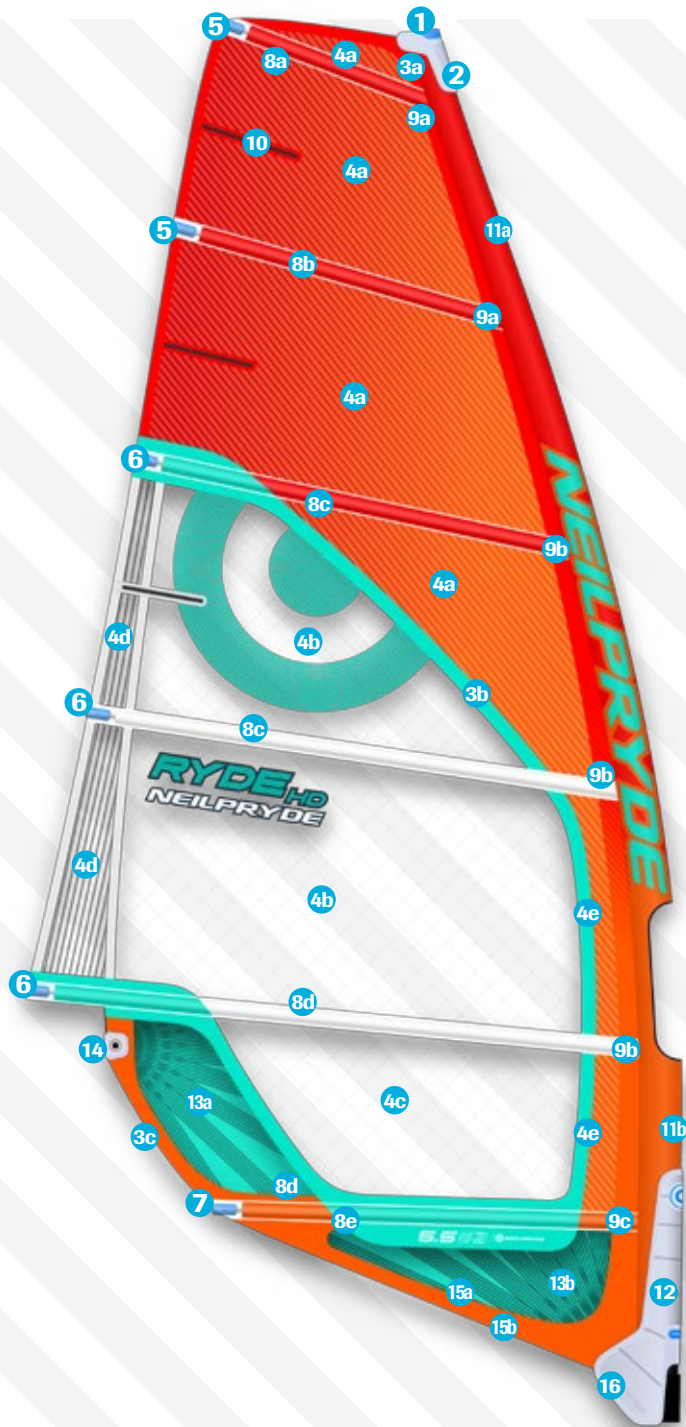

RYDE

Free Ride

	Material Description	Part Code	CC3 Color	CC2 B (HD) Color
1	Mast Plug Conical	BP830		
2	Head Fairing	BPFAIR10P		
3a	Mark-cloth (Adhesive Fabric)	BP16MC000	C6 Navy	C1 Red
3b	Mark-cloth (Adhesive Fabric)	BP16MC000	C5 Yellow	C4 Aqua
3c	Mark-cloth (Adhesive Fabric)	BP16XPD00	C3 Blue	C2 Orange
4a	V609 5mil 2D X-ply Poly yarn	BP16XPF00	C2 Blue	C1 Orange
4b	Mono film / X-ply		BPFKF125	BPFVE125S
4c	Mono film / X-ply		BPFKF175	BPFVE125S
4d	V410 X-ply	BP14XPE		
4e	V614 6mil 2D x-ply	BP16XPG00	C2 Blue	C1 Orange
5a	Clear Blue Mini Bat-cam	BP16BCSA0	C1 Red / C2 Orange / C3 Blue / C4 Aqua / C5 Yellow / C6 Navy	
5b	Mini batcam tube with tube screw	BP13BCSTU		
5c	300C blue batten chafe protectors S	BP13BCPS		
6a	Clear Blue Bat-cam	BP16BCLA0	C1 Red / C2 Orange / C3 Blue / C4 Aqua / C5 Yellow / C6 Navy	
6b	Bat Cam Tube Screw Set	BP871/2		
6c	300C blue batten chafe protectors L	BP13BCPL		
7a	Clear Blue Bat-cam	BP16BCLA0	C1 Red / C2 Orange / C3 Blue / C4 Aqua / C5 Yellow / C6 Navy	
7b	Rod Batten Tension adjuster	BP801/2		
8a	FL414 tube batten 1400mm 4mm Mini Head Batten - 1 meter	BPTUBF414 BPHEADBAT		
8b	FL414 tube batten 1400mm	BPTUBF414		
8c	505 Tube batten 1900mm Oval batten C4 1000mm PVC Shrink Tube 17mm	BPTUB505 BPBC41G BPSHRIN17		
8d	Rod Batten R52 Skinny 2000mm	BPBR52T3R		
8e	Batten pocket Tetron material	BP16TET00	C1 Red / C2 Orange / C3 Blue / C4 Aqua / C5 Yellow / C6 Navy	
9a	Batten Ferrule with pin for Flexhead	BP874		
9b	Batten End Cap - angled end	BP834A		
9c	Batten End Cap - angled end	BP834B		
10	40cm fiberglass mini leech batten	BPFLBAT40		
11a	Luff glide	BP16LG000	C6 Navy	C1 Red
11b	Luff glide	BP16LG000	C3 Blue	C2 Orange
12	Tack Fairing	BPFAIR10K		
13a	2016 Collection assemble clew Forceline Panel	BP16CP 000	C3 Yellow	C2 Aqua
13b	2016 Collection assemble Tack Forceline Panel	BP16TP 000	C3 Yellow	C2 Aqua
14a	PG20 Clew Ring Set	BPCRS PG20		
14b	Clew EVA fairing	BPFL10CE		
15a	Seam protector piping	BP16FPPL0	C2 Blue	C1 Orange
15b	Foot Piping	BP16FP000	C2 Blue	C1 Orange
16	Tripple Roler Tack pulley	BPTF47