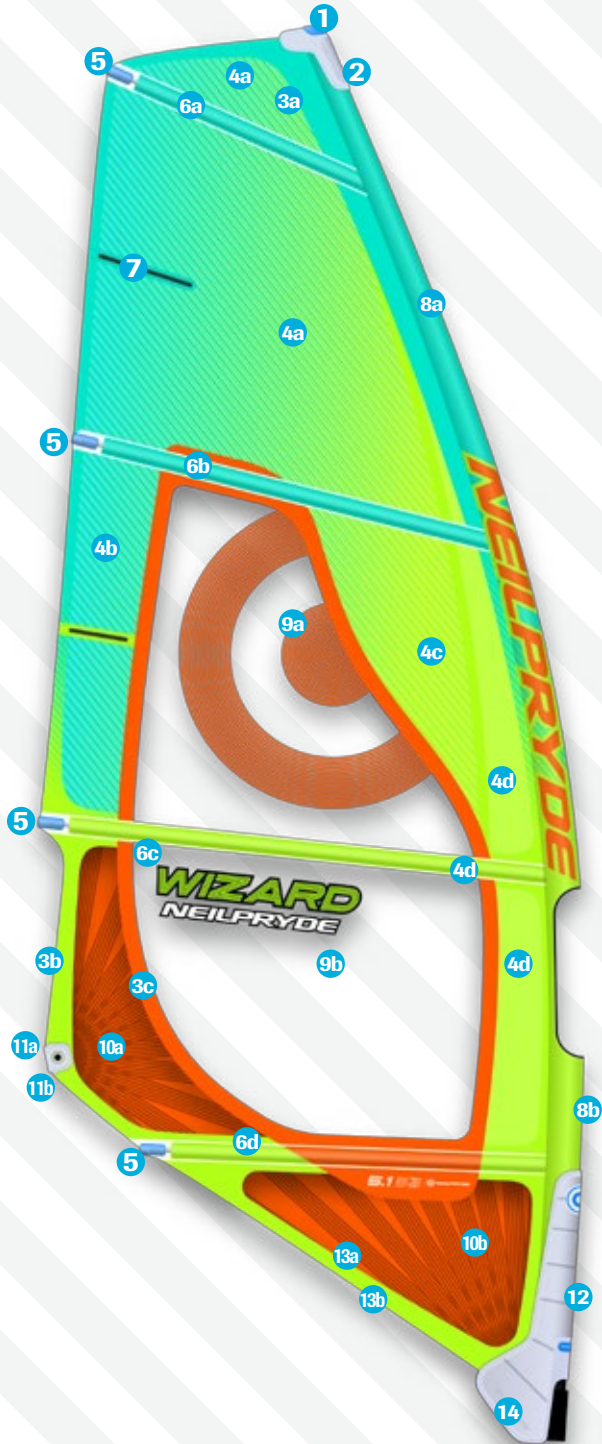

WIZARD

Freestyle

	Material Description	Part Code	CC1 Color
1	Mast Plug Conical	BP830	
2	Head Fairing	BPFAIR10P	
3a	Mark-cloth (Adhesive Fabric)	BP16MC000	C4 Aqua
3b	Mark-cloth (Adhesive Fabric)	BP16MC000	C5 Yellow
3c	Mark-cloth (Adhesive Fabric)	BP16MC000	C2 Orange
4a	V613 5mil 3D VD-fade X-ply	BP16XPA00	C4 Aqua
4b	V608 5mil 3D VD X-ply	BP16XPB00	C1 Aqua
4c	V607 5mil 2D X-ply	BP16XPC00	C1 Yellow
4d	Tetron material	BP16TET00	C1 Red / C2 Orange / C3 Blue / C4 Aqua / C5 Yellow / C6 Navy
5a	Clear Blue Bat-cam	BP16BCLB0	C4 Aqua/ C5 Yellow
5b	Rod Batten Tension adjuster	BP801/2	
5c	Shave Protector	BP5BATCHA	
6a	Rod Batten M12 1000mm Batten End Cap P828	BPBM121B P828	
6b	Rod Batten C3 1500mm Batten End Cap - angled end	BPBC32B BP834A	
6c	Rod Batten R22 2000mm Batten End Cap - angled end	BPBR223B BP834A	
6d	Rod Batten R52 Skinny 2000mm Batten End Cap - square end	BPBR52T3R BP834B	
7	30cm fiberglass mini leech batten	BPFLBAT30	
8a	Luff glide	BP16LG000	C4 Aqua
8b	Luff glide	BP16LG000	C5 Yellow
9a	Mono-Film 125	BPFKF125	
9b	Mono-Film 175	BPFKF175	
10a	2016 Collection assemble clew Forceline Panel	BP16CP000	C1 Orange
10b	2016 Collection assemble Tack Forceline Panel	BP16TP000	C1 Orange
11a	PG20 Clew Ring Set	BPCRS PG20	
11b	Clew EVA fairing	BPFL10CE	
12	Tack Fairing	BPFAIR10K	
13a	Seam protector piping	BP16FPLP0	C4 Yellow
13b	Foot Piping	BP16FP000	C4 Yellow
14	Tripple Roler Tack pulley	BPTF47