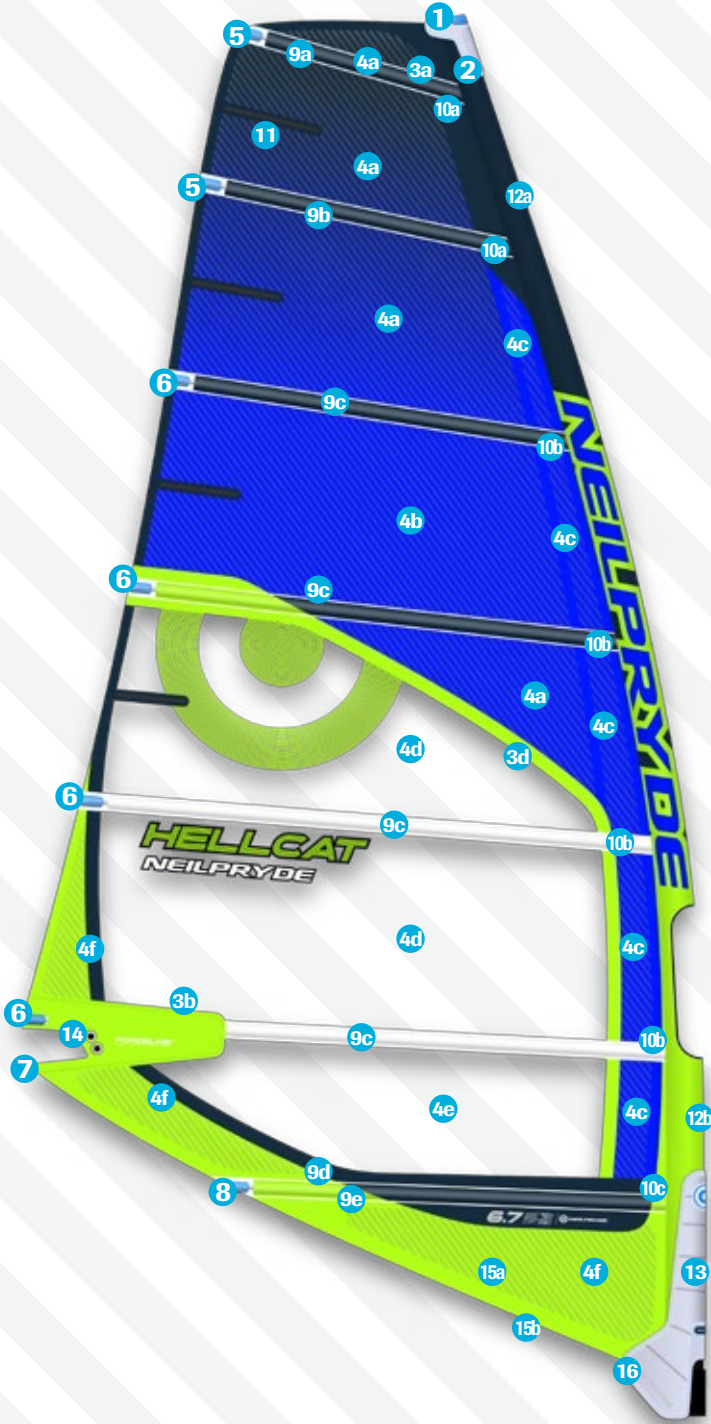

HELLCAT

No-cam Freerace

	Material Description	Part Code	CC3 Color	CC2A Color
1	Mast Plug Conical	BP830		
2	Head Fairing	BPAIR10P		
3a	Mark-cloth (Adhesive Fabric)	BP16MC000	C6 Navy	C6 Navy
3b	Mark-cloth (Adhesive Fabric)	BP16MC000	C5 Yellow	C5 Yellow
4a	V611 5mil repeat print film top		BP16RPMTB	BP16RPMTA
4b	V612 5mil repeat print film bottom		BP16RPMBB	BP16RPMBA
4c	V614 6mil 2D x-ply	BP16XPG00	C1 Blue	Orange
4d	Mono film 125	BPFKF125		
4e	Mono film 150	BPFKF150		
4f	V610 5mil 3D x-ply	BP16XPE00	C1 Yellow	C1 Yellow
5a	Clear Blue Mini Bat-cam	BP16BCSA0	C6 Navy	C2 Orange
5b	Mini batcam tube with tube screw	BP13BCSTU		
5c	300C blue batten chafe protectors S	BP13BCPS		
6a	Clear Blue Bat-cam	BP16BCLA0	C5 Yellow/ C6 Navy	C2 Orange/ C5 Yellow
6b	Bat Cam Tube Screw Set	BP871/2		
6c	300C blue batten chafe protectors L	BP13BCPL		
7	Flex Head Screw set	BP601		
8a	Clear Blue Bat-cam	BP16BCLA0	C5 Yellow	C5 Yellow
8b	Rod Batten Tension adjuster	BP801/2		
9a	FL414 tube batten 1400mm 4mm Mini Head Batten - 1 meter	BPTUBF414 BPHEADBAT		
9b	FL414 tube batten 1400mm	BPTUBF414		
9c	505 Tube batten 1900mm Oval batten C4 1000mm PVC Shrink Tube 17mm	BPTUB505 BPBC41G BPSHRIN17		
9d	Rod Batten R52 Skinny 2000mm	BPBR52T3R		
9e	Batten pocket Tetron material	BP16TET00	C1 Red / C2 Orange / C3 Blue / C4 Aqua / C5 Yellow / C6 Navy	
10a	Batten Ferrule with pin for Flexhead	BP874		
10b	Batten End Cap - angled end	BP834A		
10c	Batten End Cap - square end	BP834B		
11	40cm fiberglass mini leech batten	BPFLBAT40		
12a	Luff glide	BP16LG000	C6 Navy	C1 Red
12b	Luff glide	BP16LG000	C5 Yellow	C5 Yellow
13	Tack Fairing	BPAIR10K		
14	PG20 Clew Ring Set	BPCRSFG20		
15a	Seam protector piping	BP16FPLP0	C4 Yellow	C4 Yellow
15b	Foot Piping	BP16FP000	C4 Yellow	C4 Yellow
16	Tripple Roler Tack pulley	BPTF47