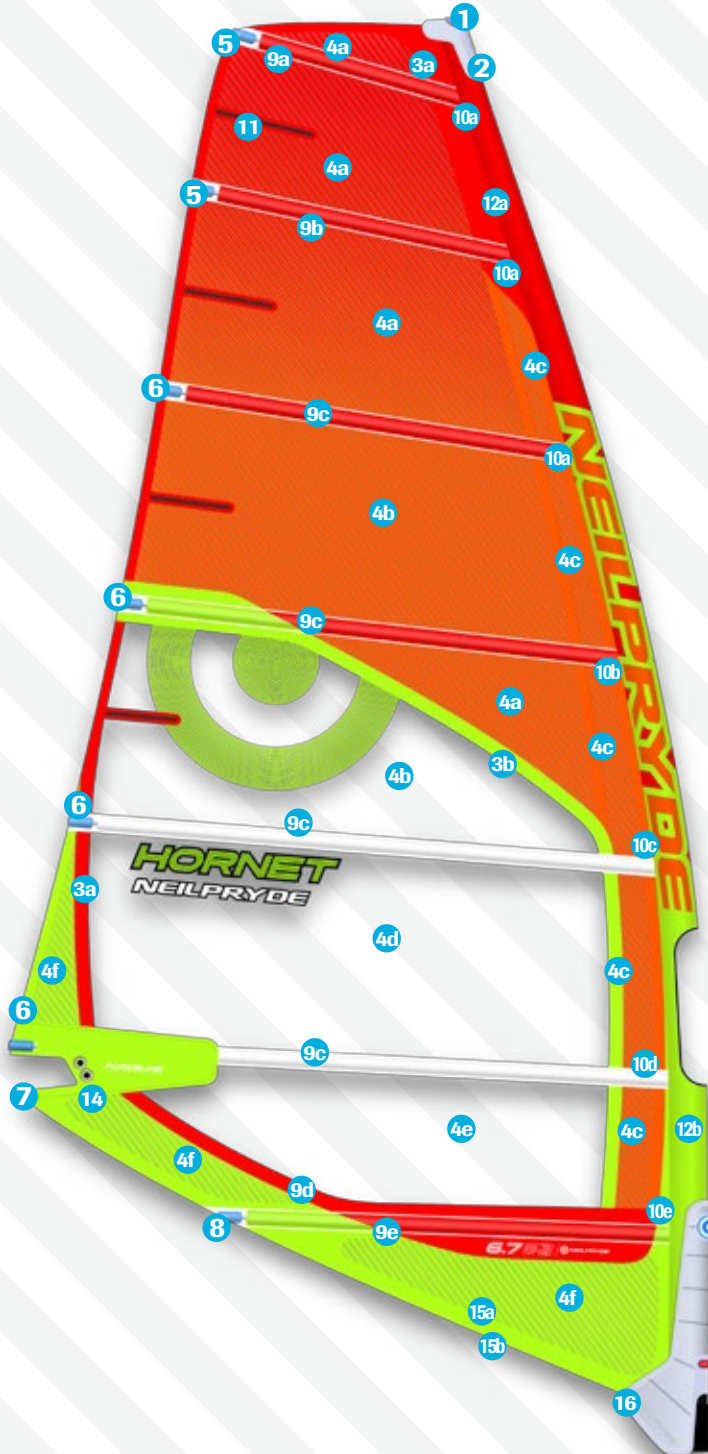

HORNET

Twin-cam Freeride

	Material Description	Part Code	CC2A Color	CC3 Color
1	Mast Plug Conical	BP830		
2	Head Fairing	BPFAIR10P		
3a	Mark-cloth (Adhesive Fabric)	BP16MC000	C1 Red	C6 Navy
3b	Mark-cloth (Adhesive Fabric)	BP16MC000	C5 Yellow	C5 Yellow
4a	V611 5mil repeat print film top		BP16RPMTA	BP16RPMTB
4b	V612 5mil repeat print film bottom		BP16RPMBA	BP16RPMBB
4c	V614 6mil 2D x-ply	BP16XPG00	C1 Orange	C2 Blue
4d	Mono film 125	BPFKF125		
4e	Mono film 150	BPFKF150		
4f	V610 5mil 3D x-ply	BP16XPE00	C1 Yellow	C1 Yellow
5a	clear Blue Mini Bat-cam	BP16BCSA0	C1 Red	C6 Navy
5b	Mini batcam tube with tube screw	BP13BCSTU		
5c	300C blue batten chafe protectors S	BP13BCPS		
6a	Clear Blue Bat-cam	BP16BCLA0	C1 Red C5 Yellow	C5 Yellow C6 Navy
6b	Bat Cam Tube Screw Set	BP871/2		
6c	300C blue batten chafe protectors L	BP13BCPL		
7	Flex Head Screw set	BP601		
8a	Clear Blue Bat-cam	BP16BCLA0	C5 Yellow	C5 Yellow
8b	Rod Batten Tension adjuster	BP801/2		
9a	FL414 tube batten 1400mm 4mm Mini Head Batten - 1 meter	BPTUBF414 BPHEADBAT		
9b	FL414 tube batten 1400mm	BPTUBF414		
9c	505 Tube batten 1900mm Oval batten C4 1000mm PVC Shrink Tube 17mm	BPTUB505 BPBC41G BPSHRIN17		
9d	Rod Batten R52 Skinny 2000mm	BPBR52T3R		
9e	Batten pocket Tetron material	BP16TET00	C1 Red / C2 Orange / C3 Blue / C4 Aqua / C5 Yellow / C6 Navy	
10a	Batten Ferrule with pin for Flexhead	BP874		
10b	Batten End Cap - angled end	BP834A		
10c	Twin Cam S complete sets	BPTCAMSC		
10d	Twin Cam L complete sets	BPTCAMLC		
10e	Batten End Cap - square end	BP834B		
11	40cm fiberglass mini leech batten	BPFLBAT40		
12a	Luff glide	BP16LG000	C1 Red	C6 Navy
12b	Luff glide	BP16LG000	C5 Yellow	C5 Yellow
13	Tack Fairing	BPFAIR10K		
14	PG20 Clew Ring Set	BPCRSFG20		
15a	Seam protector piping	BP16FPLP0	C4 Yellow	C4 Yellow
15b	Foot Piping	BP16FP000	C4 Yellow	C4 Yellow
16	Tripple Roler Tack pulley	BPTF47