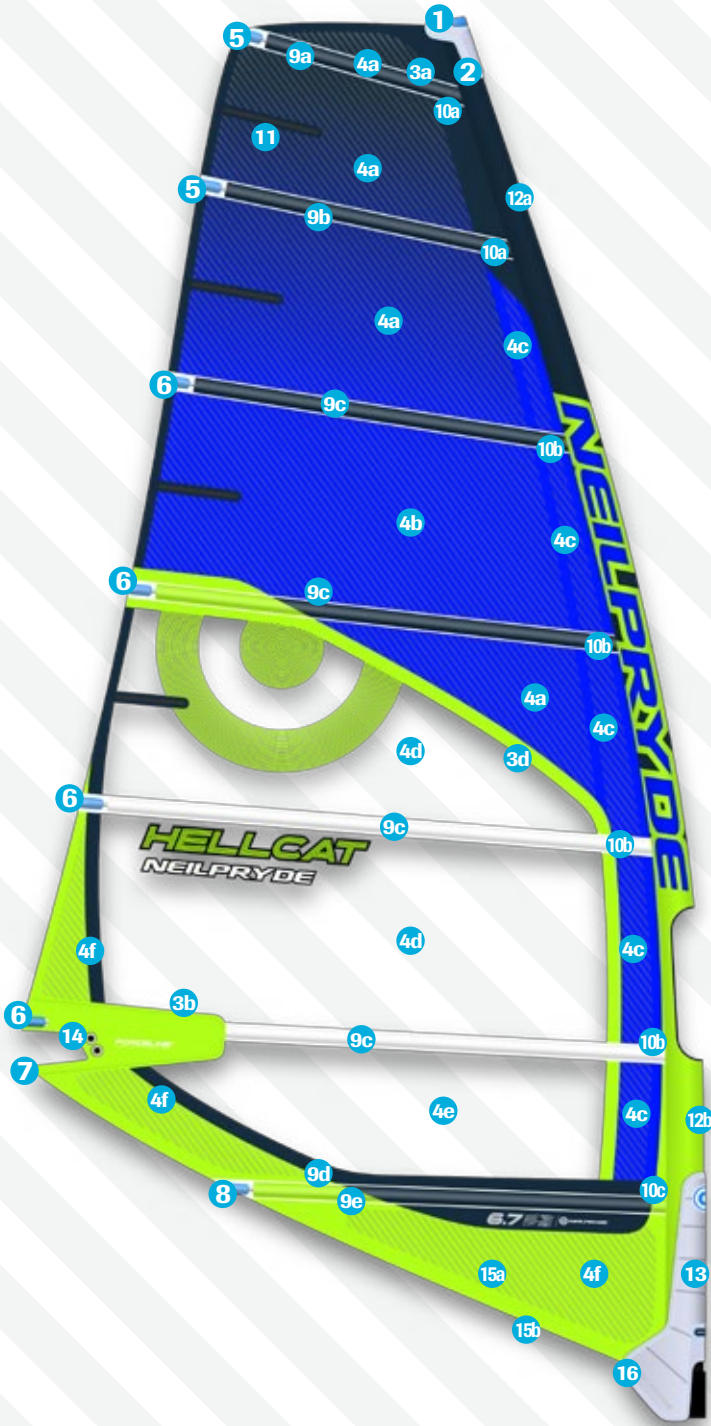

HELLCAT

No-cam Freerace

	Material Description	Part Code	CC3 Color	CC2A Color
1	Mast Plug Conical	BP830		
2	Head Fairing	BPAIR10P		
3a	Mark-cloth (Adhesive Fabric)	BP16MC000	C6 Navy	C6 Navy
3b	Mark-cloth (Adhesive Fabric)	BP16MC000	C5 Yellow	C5 Yellow
4a	V611 5mil repeat print film top		BP16RPMTB	BP16RPMTA
4b	V612 5mil repeat print film bottom		BP16RPMBB	BP16RPMBA
4c	V614 6mil 2D x-ply	BP16XPG00	C1 Blue	Orange
4d	Mono film 125	BPFKF125		
4e	Mono film 150	BPFKF150		
4f	V610 5mil 3D x-ply	BP16XPE00	C1 Yellow	C1 Yellow
5a	Clear Blue Mini Bat-cam	BP16BCSA0	C6 Navy	C2 Orange
5b	Mini batcam tube with tube screw	BP13BCSTU		
5c	300C blue batten chafe protectors S	BP13BCPS		
6a	Clear Blue Bat-cam	BP16BCLA0	C5 Yellow/ C6 Navy	C2 Orange/ C5 Yellow
6b	Bat Cam Tube Screw Set	BP871/2		
6c	300C blue batten chafe protectors L	BP13BCPL		
7	Flex Head Screw set	BP601		
8a	Clear Blue Bat-cam	BP16BCLA0	C5 Yellow	C5 Yellow
8b	Rod Batten Tension adjuster	BP801/2		
9a	FL414 tube batten 1400mm 4mm Mini Head Batten - 1 meter	BPTUBF414 BPHEADBAT		
9b	FL414 tube batten 1400mm	BPTUBF414		
9c	505 Tube batten 1900mm Oval batten C4 1000mm PVC Shrink Tube 17mm	BPTUB505 BPBC41G BPSHRIN17		
9d	Rod Batten R52 Skinny 2000mm	BPBR52T3R		
9e	Batten pocket Tetron material	BP16TET00	C1 Red / C2 Orange / C3 Blue / C4 Aqua / C5 Yellow / C6 Navy	
10a	Batten Ferrule with pin for Flexhead	BP874		
10b	Batten End Cap - angled end	BP834A		
10c	Batten End Cap - square end	BP834B		
11	40cm fiberglass mini leech batten	BPFLBAT40		
12a	Luff glide	BP16LG000	C6 Navy	C1 Red
12b	Luff glide	BP16LG000	C5 Yellow	C5 Yellow
13	Tack Fairing	BPAIR10K		
14	PG20 Clew Ring Set	BPCRSFG20		
15a	Seam protector piping	BP16FPLP0	C4 Yellow	C4 Yellow
15b	Foot Piping	BP16FP000	C4 Yellow	C4 Yellow
16	Tripple Roler Tack pulley	BPTF47		