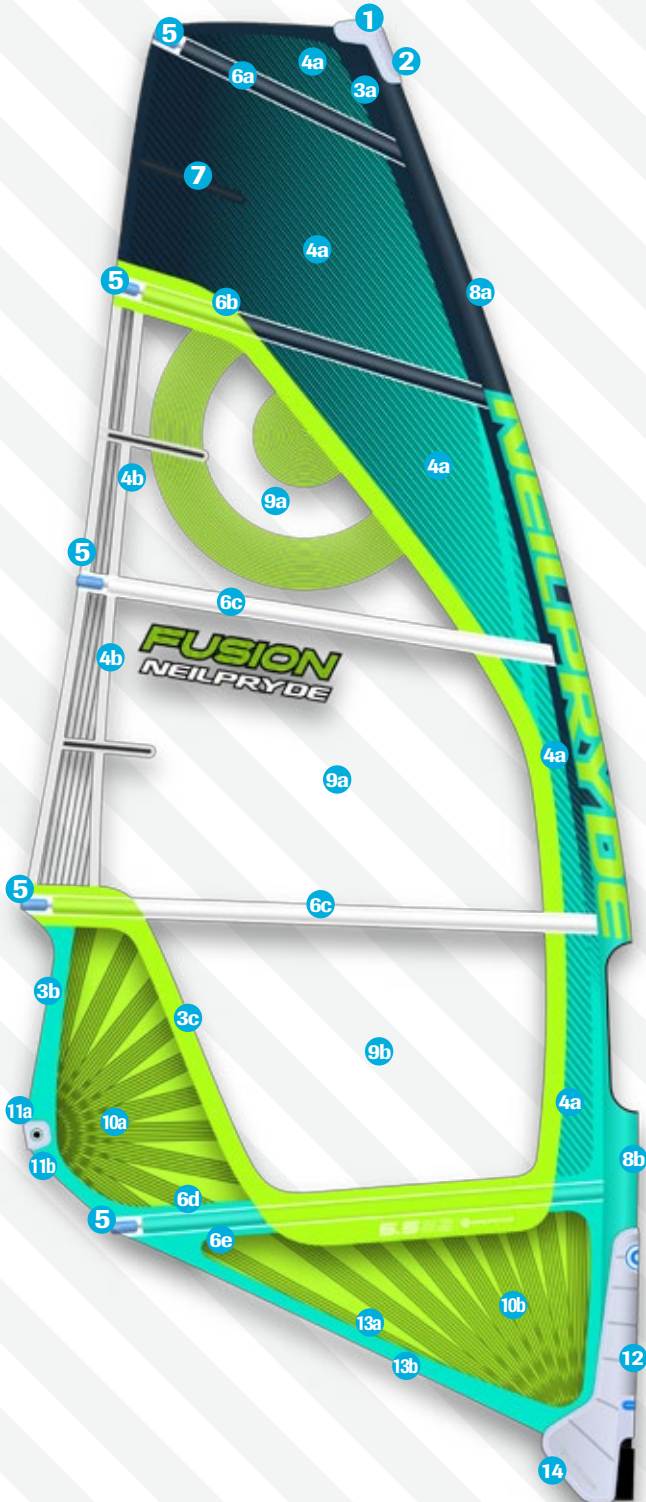

FUSION

Freemove

	Material Description	Part Code	CC4 Color	CC2B (HD) Color
1	Mast Plug Conical	BP830		
2	Head Fairing	BPAIR10P		
3a	Mark-cloth (Adhesive Fabric)	BP16MC000	C6 Navy	C1 Red
3b	Mark-cloth (Adhesive Fabric)	BP16MC000	C4 Aqua	C2 Orange
3c	Mark-cloth (Adhesive Fabric)	BP16MC000	C5 Yellow	C4 Aqua
4a	V609 5mil 2D X-PLY	BP16XPD00	C3 Aqua	C1 Orange
4b	V410 X-ply	BP14XPE		
5a	Clear Blue Bat-cam	BP16BCLB0	C1 Red / C2 Orange / C3 Blue / C4 Aqua / C5 Yellow / C6 Navy	
5b	Rod Batten Tension adjuster	BP801/2		
5c	Shave Protector	BP5BATCHA		
6a	Rod Batten M12 1000mm Batten End Cap P828	BPBM121B P828		
6b	Rod Batten C3 1500mm Batten End Cap - angled end	BPBC32B BP834A		
6c	Rod Batten R22 2000mm Batten End Cap - angled end	BPBR223B BP834A		
6d	Rod Batten R52 Skinny 2000mm Batten End Cap - square end	BPBR523R BP834B		
6e	Batten pocket Tetron material	BP16TET00	C1 Red / C2 Orange / C3 Blue / C4 Aqua / C5 Yellow / C6 Navy	
7	30cm fiberglass mini leech batten	BPFLBAT30		
8a	Luff glide	BP16LG000	C6 Navy	C1 Red
8b	Luff glide	BP16LG000	C4 Aqua	C2 Orange
9a	Mono Film/X-ply Clear	BPFKF125		BPFVE125S
9b	Mono Film/X-ply Clear	BPFKF175		BPFVE125S
10a	2016 Collection assemble clew Forceline Panel	BP16CP000	C3 Yellow	C2 Aqua
10b	2016 Collection assemble Tack Forceline Panel	BP16TP000	C3 Yellow	C2 Aqua
11a	PG20 Clew Ring Set	BPCRS20		
11b	Clew EVA fairing	BPFCL10CE		
12	Tack Fairing	BPAIR10K		
13a	Seam protector piping	BP16FPLP0	C3 Aqua	C1 Orange
13b	Foot Piping	BP16FP000	C3 Aqua	C1 Orange
14	Tripple Roler Tack pulley	BPTF47		