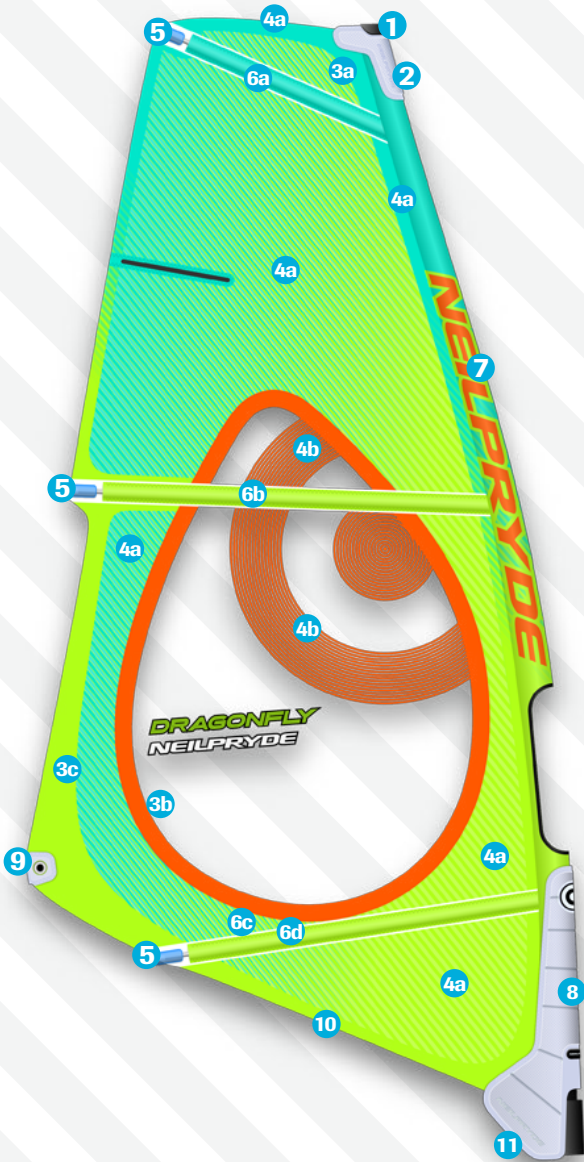

DRAGONFLY

Youth performance

	Material Description	Part Code	CC1 Color
1	 Mast Plug Conical	BP830	
2	 Head Fairing	BPFAIR10P	
3a	 Mark-cloth (Adhesive Fabric)	BP16MC000	C4 Aqua
3b	 Mark-cloth (Adhesive Fabric)	BP16MC000	C2 Orange
3c	 Mark-cloth (Adhesive Fabric)	BP16MC000	C5 Yellow
4a	 V609 5mil 2D X-ply Poly yarn	BP16XPD00	C3 Aqua/ Yellow
4b	 Mono film 188	BPFKF175	
5a	 Clear Blue Bat-cam	BP16BCLB0	C4 Aqua / C5 Yellow
5b	 Rod Batten Tension adjuster	BP801/2	
5c	 Shave Protector	BP5BATCHA	
6a	 Rod Batten M12 1000mm Batten End Cap P828	BPBM121B P828	
6b	 Rod Batten C3 1500mm Batten End Cap - angled end	BPBC32B BP834A	
6c	 Rod Batten R22 2000mm Batten End Cap - angled end	BPBR223B BP834A	
6e	 Batten pocket Tetron material	BP16TET00	C4 Aqua / C5 Yellow
7	 Luff glide	BP16TET00	C4 Aqua / C5 Yellow
8	 Tack Fairing	BPFAIR10K	
9a	 PG20 Clew Ring Set	BPCRSPG20	
9b	 Clew EVA fairing	BPFCL10CE	
10	 Foot Piping	BP16FP000	C4 Yellow
11	 Tripple Roler Tack pulley	BPTF47	