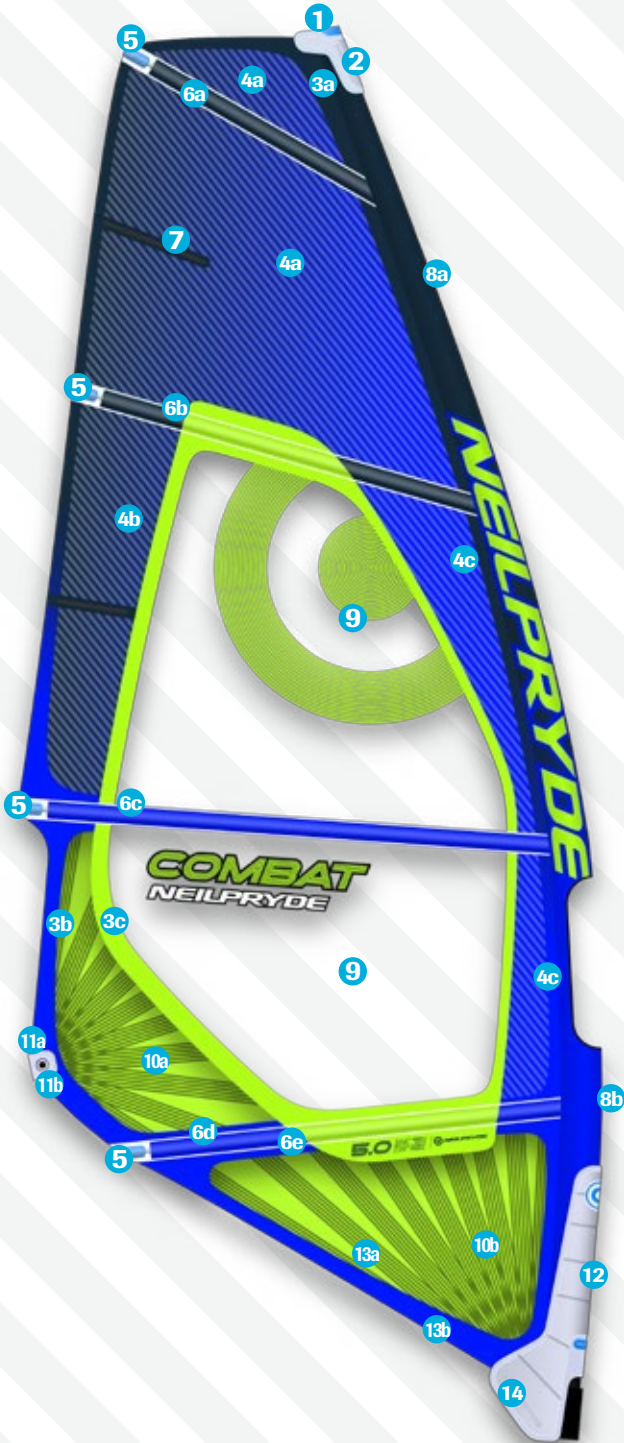

# COMBAT

All Round Wave

	Material Description	Part Code	CC3 Color	CC1 (HD) Color
1	 Mast Plug Conical	BP830		
2	 Head Fairing	BPFAIR10P		
3a	 Mark-cloth (Adhesive Fabric)	BP16MC000	C6 Navy	C4 Aqua
3b	 Mark-cloth (Adhesive Fabric)	BP16MC000	C3 Blue	C5 Yellow
3c	 Mark-cloth (Adhesive Fabric)	BP16MC000	C5 Yellow	C2 Orange
4a	 V613 5mil 3D VD-fade X-ply	BP16XPA00	C3 Blue	C1 Yellow
4b	 V608 5mil 3D VD X-ply	BP16XPB00	C3 Navy	C1 Aqua
4c	 V607 5mil 2D X-ply	BP16XPC00	C3 Blue	C1 Yellow
5a	 Clear Blue Bat-cam	BP16BCLB0	C6 Navy/ C3 Blue	C4 Aqua/ C5 Yellow
5b	 Rod Batten Tension adjuster	BP801/2		
5c	 Shave Protector	BP5BATCHA		
6a	 Rod Batten M12 1000mm Batten End Cap P828	BPBM121B P828		
6b	 Rod Batten C3 1500mm Batten End Cap - angled end	BPBC32B BP834A		
6c	 Rod Batten R22 2000mm Batten End Cap - angled end	BPBR223B BP834A		
6d	 Rod Batten R52 Skinny 2000mm Batten End Cap - square end	BPBR523R BP834B		
6e	 Batten pocket Tetron material	BP16TET00	C1 Red / C2 Orange / C3 Blue / C4 Aqua / C5 Yellow / C6 Navy	
7	 30cm fiberglass mini leech batten	BPFLBAT30		
8a	 Luff glide	BP16LG000	C6 Navy	C4 Aqua
8b	 Luff glide	BP16LG000	C3 Blue	C5 Yellow
9	 Mono-Film/X-ply Clear	BPBPF175		BPFVE125S
10a	 2016 Collection assemble clew Forceline Panel	BP16CP000	C3 Yellow	C1 Orange
10b	 2016 Collection assemble tack Forceline Panel	BP16TP000	C3 Yellow	C1 Orange
11a	 PG20 Clew Ring Set	BPCRS20		
11b	 Clew EVA fairing	BPFCL10CE		
12	 Tack Fairing	BPFAIR10K		
13a	 Seam protector piping	BP16PPL0	C2 Blue	C4 Yellow
13b	 Foot Piping	BP16FP000	C2 Blue	C4 Yellow
14	 Tripple Roler Tack pulley	BPTF47		