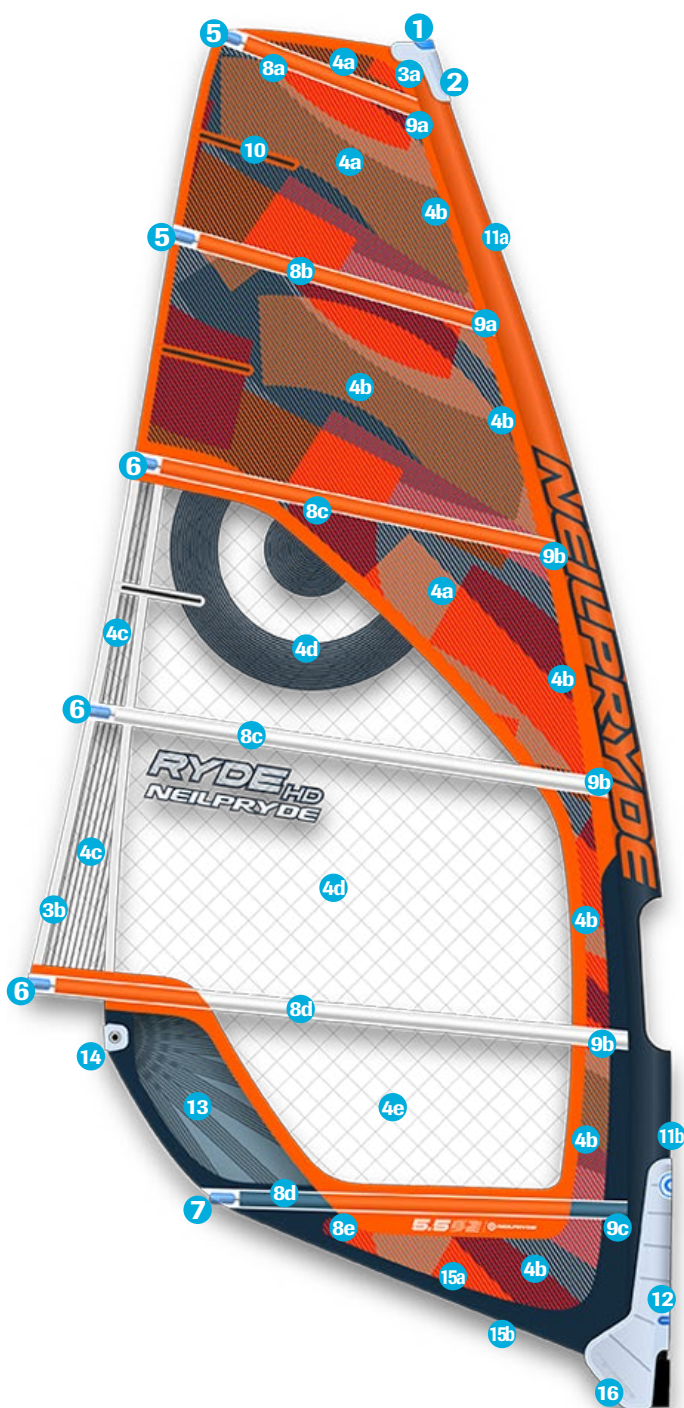

RYDE

FREE RIDE

	Material Description	Part Code	A Color	B (HD) Color
1	Mast Plug Conical	BP830		
2	Head Fairing	BPFAIR10P		
3a	Mark-cloth (Adhesive Fabric)	BP15MC000	C3 NavyBlue	C1 Orange
3b	Mark-cloth (Adhesive Fabric)	BP15MC000	C2 White	C2 White
4a	V509 5mil 2D X-ply Poly yarn	BP15XPD00	C1 Yellow	C2 Orange
4b	V515 6mil 2D x-ply	BP15XPF00	C1 Yellow	C2 Orange
4c	V410 X-ply	BP14XPE		
4d	Mono film / X-ply		BPFKF125	BPFVE125S
4e	Mono film / X-ply		BPFKF175	BPFVE125S
5a	Clear Blue Mini Bat-cam	BP13BCSA		
5b	Mini batcam tube with tube screw	BP13BCSTU		
5c	300C blue batten chafe protectors S	BP13BCPS		
6a	Clear Blue Bat-cam	BP13BCLA		
6b	Bat Cam Tube Screw Set	BP871/2		
6c	300C blue batten chafe protectors L	BP13BCPL		
7a	Clear Blue Bat-cam	BP13BCLA		
7b	Rod Batten Tension adjuster	BP801/2		
8a	FL414 tube batten 1400mm 4mm Mini Head Batten - 1 meter	BPTUBF414 BPHEADBAT		
8b	FL414 tube batten 1400mm	BPTUBF414		
8c	505 Tube batten 1900mm Oval batten C4 1000mm PVC Shrink Tube 17mm	BPTUB505 BPBC41G BPSHRIN17		
8d	Rod Batten R52 Skinny 2000mm	BPBR52T3R		
8e	Batten pocket Tetron material	BP15TET00	Navy/White	Navy/White
9a	Batten Ferrule with pin for Flexhead	BP874		
9b	Batten End Cap - angled end	BP834A		
9c	Batten End Cap - angled end	BP834B		
10	40cm fiberglass mini leech batten	BPFLBAT40		
11a	Luff glide	BP15LG000	C3 NavyBlue	C1 Orange
11b	Luff glide	BP15LG000	C2 White	C3 NavyBlue
12	Tack Fairing	BPFAIR10K		
13	2015 Collection assemble clew Forceline Panel	BP15CP 000	C1 Yellow	C2 GreyBlue
14a	PG20 Clew Ring Set	BPCRS PG20		
14b	Clew EVA fairing	BPFCL10CE		
15a	Seam protector piping	BP15FPLP0	C3 GreyBlue	C2 NavyBlue
15b	Foot Piping	BP15FP000	C3 GreyBlue	C2 NavyBlue
16	Tripple Roler Tack pulley	BPTF47