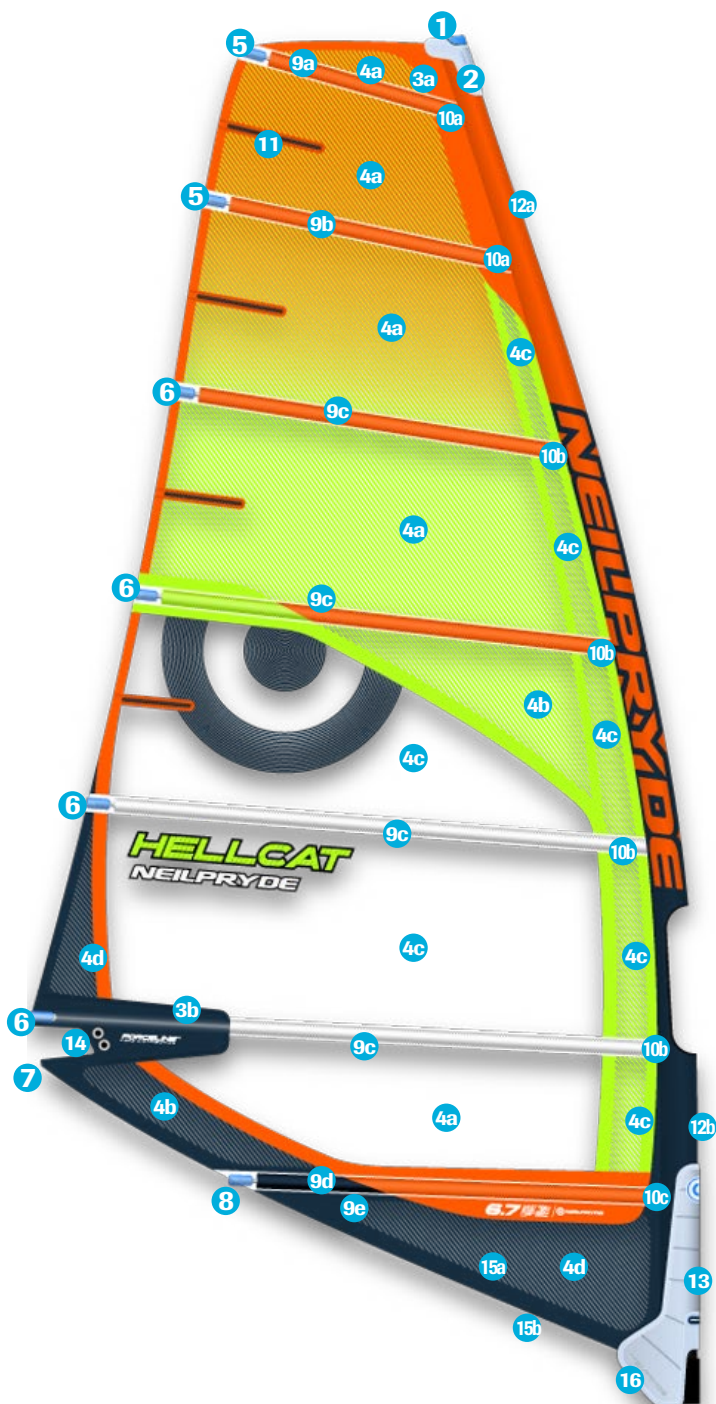

HELLCAT

NO-CAM FREERACE

	Material Description	Part Code	Color
1	Mast Plug Conical	BP830	
2	Head Fairing	BPAIR10P	
3a	Mark-cloth (Adhesive Fabric)	BP15MC000	C1 Orange
3b	Mark-cloth (Adhesive Fabric)	BP15MC000	C3 NavyBlue
4a	Mono film 125	BPFKF125	
4b	Mono film 150	BPFKF150	
4c	V514 6mil 2D x-ply	BP15XPG00	C1 Yellow
4d	V510 5mil 3D x-ply	BP15XPE00	C1 NavyBlue
5a	Clear Blue Mini Bat-cam	BP13BCSA	
5b	Mini batcam tube with tube screw	BP13BCSTU	
5c	300C blue batten chafe protectors S	BP13BCPS	
6a	Clear Blue Bat-cam	BP13BCLA	
6b	Bat Cam Tube Screw Set	BP871/2	
6c	300C blue batten chafe protectors L	BP13BCPL	
7	Flex Head Screw set	BP601	
8a	Clear Blue Bat-cam	BP13BCLA	
8b	Rod Batten Tension adjuster	BP801/2	
9a	FL414 tube batten 1400mm 4mm Mini Head Batten - 1 meter	BPTUBF414 BPHEADBAT	
9b	FL414 tube batten 1400mm	BPTUBF414	
9c	505 Tube batten 1900mm Oval batten C4 1000mm PVC Shrink Tube 17mm	BPTUB505 BPBC41G BPSHRIN17	
9d	Rod Batten R52 Skinny 2000mm	BPBR52T3R	
9e	Batten pocket Tetron material	BP15TET00	Navy/Orange/White
10a	Batten Ferrule with pin for Flexhead	BP874	
10b	Batten End Cap - angled end	BP834A	
10c	Batten End Cap - square end	BP834B	
11	40cm fiberglass mini leech batten	BPFLBAT40	
12a	Luff glide	BP15LG000	C1 Orange
12b	Luff glide	BP15LG000	C3 NavyBlue
13	Tack Fairing	BPAIR10K	
14	PG20 Clew Ring Set	BPCRSFG20	
15a	Seam protector piping	BP15FPLP0	C2 NavyBlue
15b	Foot Piping	BP15FP000	C2 NavyBlue
16	Tripple Roler Tack pulley	BPTF47