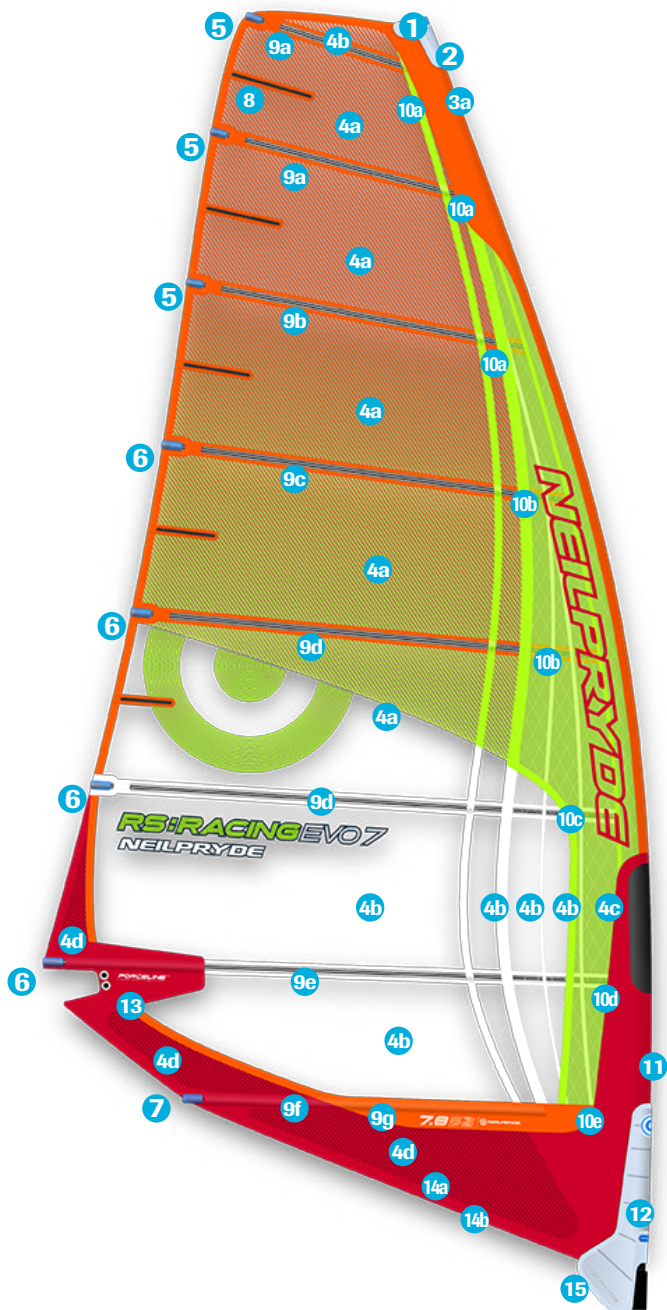

RS:RACING EVO7

LIKE NOTHING ELSE

	Material Description	Part Code	Color
1	Mast Plug Conical	BP830	
2	Head Fairing	BPFAIR10P	
3a	Mark-cloth (Adhesive Fabric)	BP15MC000	804C2X
4a	Mono film 100	BPFKF100	
4b	Mono film 125	BPFKF125	
4c	Mono film 150	BPFKF150	
4d	V517 5Mil3D X-Ply	V517 5Mil3D X-Ply	
5	300C blue batten chafe protectors S Clear Blue Mini Bat-cam Mini batcam tube with tube screw	BP13BCPS BP13BCSA BP13BCSTU	
6	300C blue batten chafe protectors L Clear Blue Mini Bat-cam Bat Cam Tube Screw Set	BP13BCPL BP13BCLA BP871/2	
7	300C blue batten chafe protectors L Clear Blue Bat-cam Allen Key Tensioner	BP13BCPL BP13BCLA BRSBTTEENS	
8	40cm fiberglass mini leech batten	BPFLBAT40	
9a	FL414 tube batten 1400mm	BPTUBF414	
9b	CB414 tube batten 1800mm	BPTUB414C	
9c	FL505 Tube batten 1900mm FL414 tube batten 1400mm	BPTUB505 BPTUBF414	
9d	CB505 Tube batten 1900mm FL414 tube batten 1400mm Oval batten C4 1000mm	BPRSBATUB BPTUBF414 BPBC41G	
9e	FL505 Tube batten 1900mm FL414 tube batten 1400mm Oval batten C4 1000mm	BPTUB505 BPTUBF414 BPBC41G	
9f	Rod Batten R52 Skinny 2000mm	BPBR52T3R	
9g	FL414 tube batten 1900mm	BPTUBF414	
9g	Batten pocket Tetron material	BP15TET00	Orange/White
10a	Batten Ferrule with pin for Flexhead	BP874	
10b	Ultra Cam short A complete set	BPUCAMSAC	
10c	Ultra Cam B complete set	BPUCAMBC	
10d	Ultra Cam C complete set	BPUCAMCC	
10e	Ultra Cam short D complete set	BPUCAMSDC	
11a	Luff glide	BP15LG000	485C2X
12	Tack Fairing	BPFAIR10K	
13	PG20 Clew Ring Set	BPCRS PG20	
14a	Seam protector piping	BP15FPLP0	485C2X
14b	Foot Piping	BP15FP000	485C2X
15	Tripple Roler Tack pulley	BPTF47