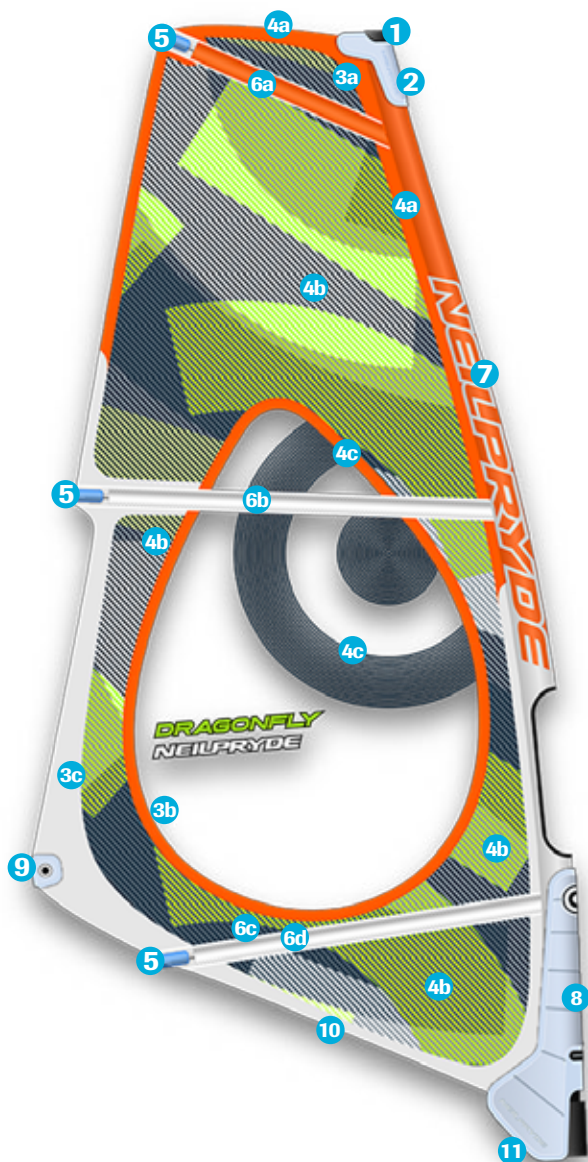

DRAGONFLY

YOUTH PERFORMANCE

	Material Description	Part Code	A Color	B Color
1	Mast Plug Conical	BP830		
2	Head Fairing	BPFAIR10P		
3a	Mark-cloth (Adhesive Fabric)	BP14MC	C2 White	C6 Yellow
3b	Mark-cloth (Adhesive Fabric)	BP14MC	C3 282C	Black
3c	Mark-cloth (Adhesive Fabric)	BP14MC	C5 Blue	C4 Green
4a	V387 5mil 4D 1000D X-ply	BPFVE125C		
4b	V382 4mil 4D 800D X-ply	BPFVE100C		
4c	Mono film 125	BPFKF125		
5a	Clear Blue Bat-cam	BP13BCLA		
5b	Rod Batten Tension adjuster	BP801/2		
5c	Shave Protector	BP5BATCHA		
6a	Rod Batten M12 1000mm Batten End Cap P828	BPBM121B P828		
6b	Rod Batten C3 1500mm Batten End Cap - angled end	BPBC32B BP834A		
6c	Rod Batten R22 2000mm Batten End Cap - angled end	BPBR223B BP834A		
6e	Batten pocket Tetron material	BP14TET	White	White
7	Luff glide	BP14LG	C2 White	Yellow
8	Tack Fairing	BPFAIR10K		
9a	PG20 Clew Ring Set	BPCRS20		
9b	Clew EVA fairing	BPFL10CE		
10	Foot Piping	BP14FP	C3 Blue	Green
11	Tripple Roler Tack pulley	BPTF47