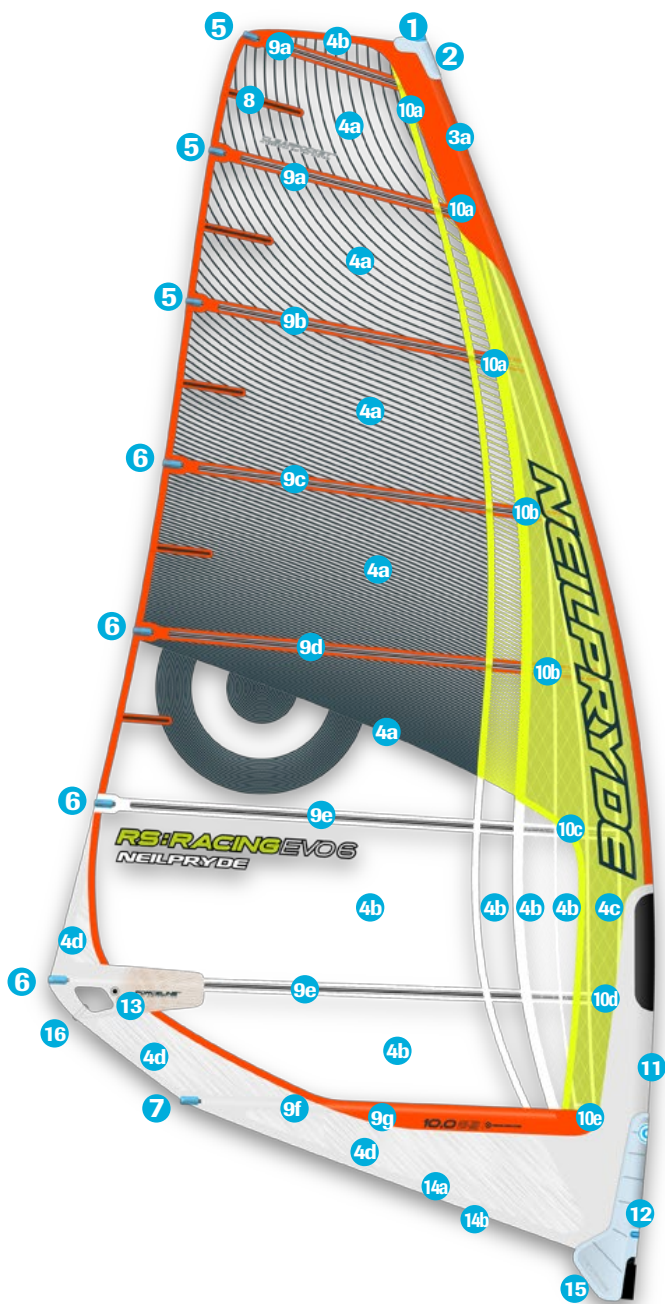

RS:RACING EVO6

LIKE NOTHING ELSE

	Material Description	Part Code	Color
1	Mast Plug Conical	BP830	
2	Head Fairing	BPFAIR10P	
3a	Mark-cloth (Adhesive Fabric)	BP15MC000	C1 Orange
4a	Mono film 100	BPFKF100	
4b	Mono film 125	BPFKF125	
4c	Mono film 150	BPFKF150	
4d	4mil Clear VE X-ply	BPFVE100C	
5	300C blue batten chafe protectors S Clear Blue Mini Bat-cam Mini batcam tube with tube screw	BP13BCPS BP13BCSA BP13BCSTU	
6	300C blue batten chafe protectors L Clear Blue Mini Bat-cam Bat Cam Tube Screw Set	BP13BCPL BP13BCLA BP871/2	
7	300C blue batten chafe protectors L Clear Blue Bat-cam Allen Key Tensioner	BP13BCPL BP13BCLA BRSBTTEENS	
8	40cm fiberglass mini leech batten	BPFLBAT40	
9a	FL414 tube batten 1400mm	BPTUBF414	
9b	CB414 tube batten 1800mm	BPTUB414C	
9c	FL505 Tube batten 1900mm FL414 tube batten 1400mm	BPTUB505 BPTUBF414	
9d	CB505 Tube batten 1900mm FL414 tube batten 1400mm Oval batten C4 1000mm	BPRSBATUB BPTUBF414 BPBC41G	
9e	FL505 Tube batten 1900mm FL414 tube batten 1400mm Oval batten C4 1000mm	BPTUB505 BPTUBF414 BPBC41G	
9f	Rod Batten R52 Skinny 2000mm	BPBR52T3R	
9g	FL414 tube batten 1900mm	BPTUBF414	
9g	Batten pocket Tetron material	BP15TET00	Orange/White
10a	Batten Ferrule with pin for Flexhead	BP874	
10b	Ultra Cam short A complete set	BPUCAMSAC	
10c	Ultra Cam B complete set	BPUCAMBC	
10d	Ultra Cam C complete set	BPUCAMCC	
10e	Ultra Cam short D complete set	BPUCAMSDC	
11	Luff glide	BP15LG000	C2 White
12	Tack Fairing	BPFAIR10K	
13	PG20 Clew Ring Set	BPCRS PG20	
14a	Seam protector piping	BP15FPLP0	C1 White
14b	Foot Piping	BP15FP000	C1 White
15	Tripple Roler Tack pulley	BPTF47	
16	Stainless Steel Link	BRSSTLINK