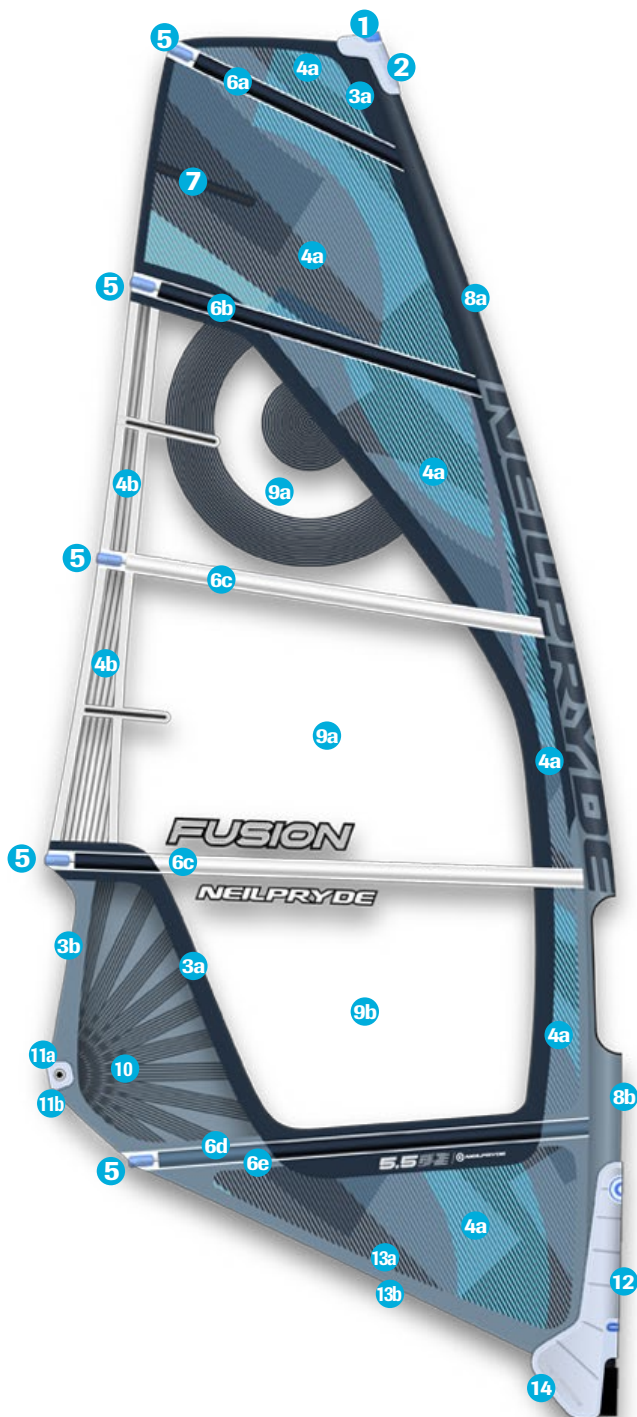

FUSION

FREEMOVE

	Material Description	Part Code	A Color	B (HD) Color
1	Mast Plug Conical	BP830		
2	Head Fairing	BPFAIR10P		
3a	Mark-cloth (Adhesive Fabric)	BP15MC000	C3 NavyBlue	C1 Orange
3b	Mark-cloth (Adhesive Fabric)	BP15MC000	C4 GreyBlue	C3 NavyBlue
4a	V509 5mil 2D X-PLY	BP15XPD00	C3 Blue	C2 Orange
4b	V410 X-ply	BP14XPE		
5a	Clear Blue Bat-cam	BP13BCLA		
5b	Rod Batten Tension adjuster	BP801/2		
5c	Shave Protector	BP5BATCHA		
6a	Rod Batten M12 1000mm Batten End Cap P828	BPBM121B P828		
6b	Rod Batten C3 1500mm Batten End Cap - angled end	BPBC32B BP834A		
6c	Rod Batten R22 2000mm Batten End Cap - angled end	BPBR223B BP834A		
6d	Rod Batten R52 Skinny 2000mm Batten End Cap - square end	BPBR52T3R BP834B		
6e	Batten pocket Tetron material	BP15TET00	Navy/White	Navy/White
7	30cm fiberglass mini leech batten	BPFLBAT30		
8a	Luff glide	BP15LG000	C3 NavyBlue	C1 Orange
8b	Luff glide	BP15LG000	C4 GreyBlue	C3 NavyBlue
9a	Mono Film/X-ply Clear	BPFKF125		BPFVE125S
9b	Mono Film/X-ply Clear	BPFKF175		BPFVE125S
10	2015 Collection assemble clew Forceline Panel	BP15CP000	C2 GreyBlue	C2 GreyBlue
11a	PG20 Clew Ring Set	BPCRS PG20		
11b	Clew EVA fairing	BPFCL10CE		
12	Tack Fairing	BPFAIR10K		
13a	Seam protector piping	BP15FPLP0	C3 GreyBlue	C2 NavyBlue
13b	Foot Piping	BP15FP000	C3 GreyBlue	C2 NavyBlue
14	Tripple Roler Tack pulley	BPTF47