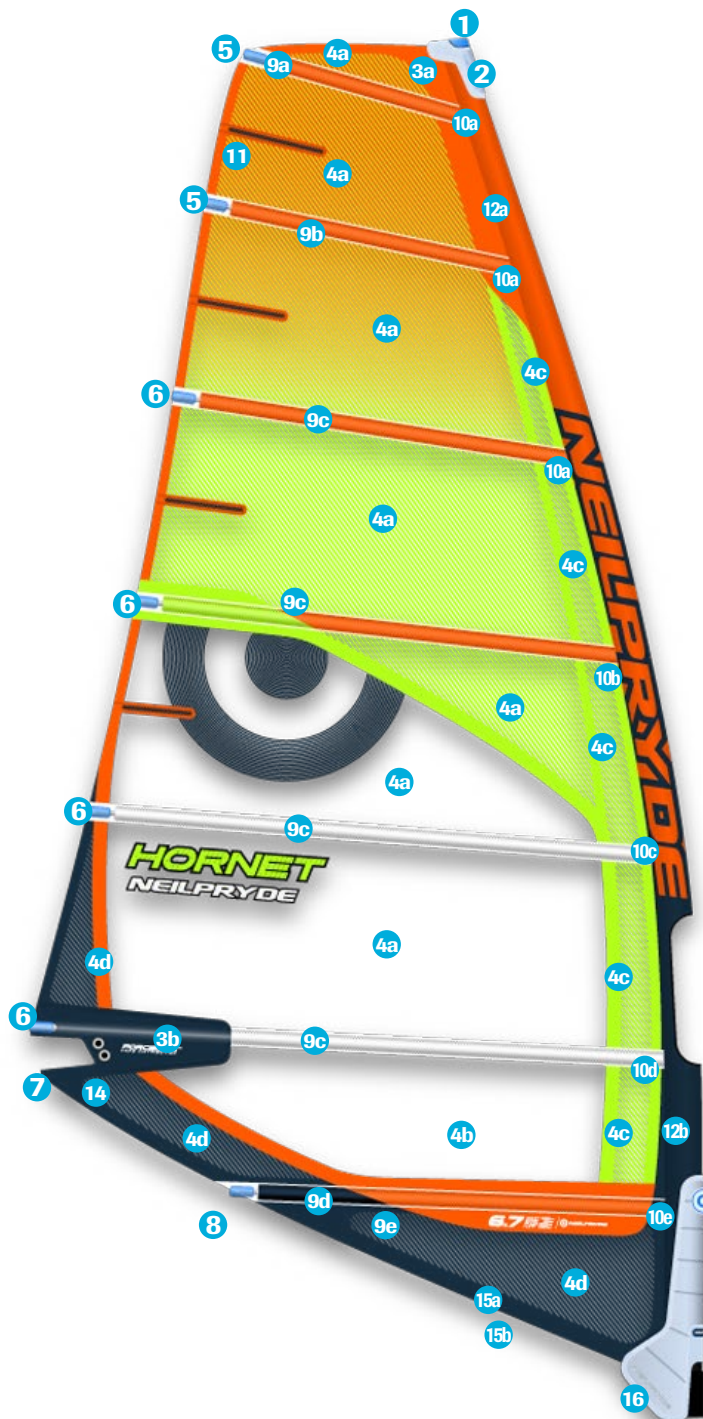

HORNET

TWIN-CAM FREERIDE

	Material Description	Part Code	Color
1	Mast Plug Conical	BP830	
2	Head Fairing	BPAIR10P	
3a	Mark-cloth (Adhesive Fabric)	BP15MC000	C1 Orange
3b	Mark-cloth (Adhesive Fabric)	BP15MC000	C3 NavyBlue
4a	Mono film 125	BPFKF125	
4b	Mono film 150	BPFKF150	
4c	V514 6mil 2D x-ply	BP15XPG00	C1 Yellow
4d	V510 5mil 3D x-ply	BP15XPE00	C1 NavyBlue
5a	clear Blue Mini Bat-cam	BP13BCSA	
5b	Mini batcam tube with tube screw	BP13BCSTU	
5c	300C blue batten chafe protectors S	BP13BCPS	
6a	Clear Blue Bat-cam	BP13BCLA	
6b	Bat Cam Tube Screw Set	BP871/2	
6c	300C blue batten chafe protectors L	BP13BCPL	
7	Flex Head Screw set	BP601	
8a	Clear Blue Bat-cam	BP13BCLA	
8b	Rod Batten Tension adjuster	BP801/2	
9a	FL414 tube batten 1400mm 4mm Mini Head Batten - 1 meter	BPTUBF414 BPHEADBAT	
9b	FL414 tube batten 1400mm	BPTUBF414	
9c	505 Tube batten 1900mm Oval batten C4 1000mm PVC Shrink Tube 17mm	BPTUB505 BPBCA1G BPSHRIN17	
9d	Rod Batten R52 Skinny 2000mm	BPBR52T3R	
9e	Batten pocket Tetron material	BP15TET00	Navy/Orange/White
10a	Batten Ferrule with pin for Flexhead	BP874	
10b	Batten End Cap - angled end	BP834A	
10c	Twin Cam S complete sets	BPTCAMSC	
10d	Twin Cam L complete sets	BPTCAMLC	
10e	Batten End Cap - square end	BP834B	
11	40cm fiberglass mini leech batten	BPFLBAT40	
12a	Luff glide	BP15LG000	C1 Orange
12b	Luff glide	BP15LG000	C3 NavyBlue
13	Tack Fairing	BPAIR10K	
14	PG20 Clew Ring Set	BPCRS PG20	
15a	Seam protector piping	BP15FPLP0	C2 NavyBlue
15b	Foot Piping	BP15FP000	C2 NavyBlue
16	Tripple Roler Tack pulley	BPTF47