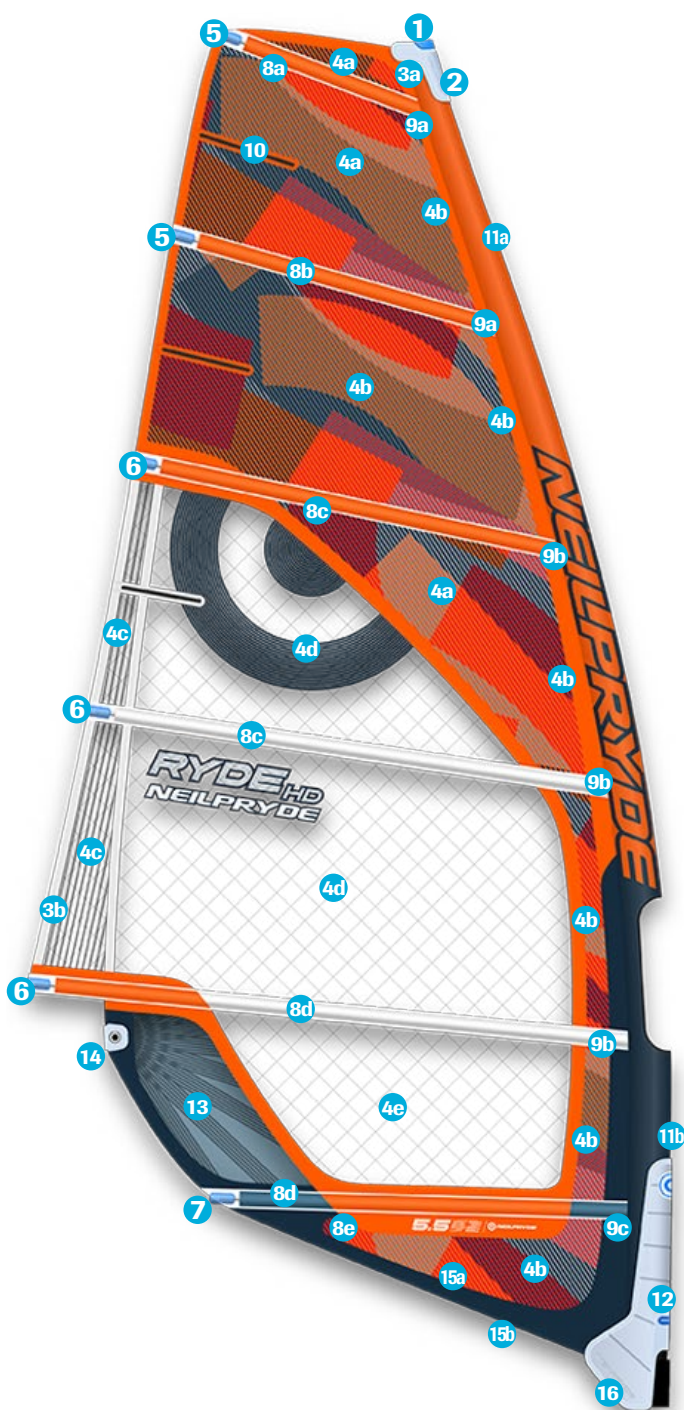

# RYDE

FREE RIDE

	Material Description	Part Code	A Color	B (HD) Color
1	Mast Plug Conical	BP830		
2	Head Fairing	BPFAIR10P		
3a	Mark-cloth (Adhesive Fabric)	BP15MC000	C3 NavyBlue	C1 Orange
3b	Mark-cloth (Adhesive Fabric)	BP15MC000	C2 White	C2 White
4a	V509 5mil 2D X-ply Poly yarn	BP15XPD00	C1 Yellow	C2 Orange
4b	V515 6mil 2D x-ply	BP15XPF00	C1 Yellow	C2 Orange
4c	V410 X-ply	BP14XPE		
4d	Mono film / X-ply		BPFKF125	BPFVE125S
4e	Mono film / X-ply		BPFKF175	BPFVE125S
5a	Clear Blue Mini Bat-cam	BP13BCSA		
5b	Mini batcam tube with tube screw	BP13BCSTU		
5c	300C blue batten chafe protectors S	BP13BCPS		
6a	Clear Blue Bat-cam	BP13BCLA		
6b	Bat Cam Tube Screw Set	BP871/2		
6c	300C blue batten chafe protectors L	BP13BCPL		
7a	Clear Blue Bat-cam	BP13BCLA		
7b	Rod Batten Tension adjuster	BP801/2		
8a	FL414 tube batten 1400mm 4mm Mini Head Batten - 1 meter	BPTUBF414 BPHEADBAT		
8b	FL414 tube batten 1400mm	BPTUBF414		
8c	505 Tube batten 1900mm Oval batten C4 1000mm PVC Shrink Tube 17mm	BPTUB505 BPBC41G BPSHRIN17		
8d	Rod Batten R52 Skinny 2000mm	BPBR52T3R		
8e	Batten pocket Tetron material	BP15TET00	Navy/White	Navy/White
9a	Batten Ferrule with pin for Flexhead	BP874		
9b	Batten End Cap - angled end	BP834A		
9c	Batten End Cap - angled end	BP834B		
10	40cm fiberglass mini leech batten	BPFLBAT40		
11a	Luff glide	BP15LG000	C3 NavyBlue	C1 Orange
11b	Luff glide	BP15LG000	C2 White	C3 NavyBlue
12	Tack Fairing	BPFAIR10K		
13	2015 Collection assemble clew Forceline Panel	BP15CP 000	C1 Yellow	C2 GreyBlue
14a	PG20 Clew Ring Set	BPCRS PG20		
14b	Clew EVA fairing	BPFCL10CE		
15a	Seam protector piping	BP15FPLP0	C3 GreyBlue	C2 NavyBlue
15b	Foot Piping	BP15FP000	C3 GreyBlue	C2 NavyBlue
16	Tripple Roler Tack pulley	BPTF47		