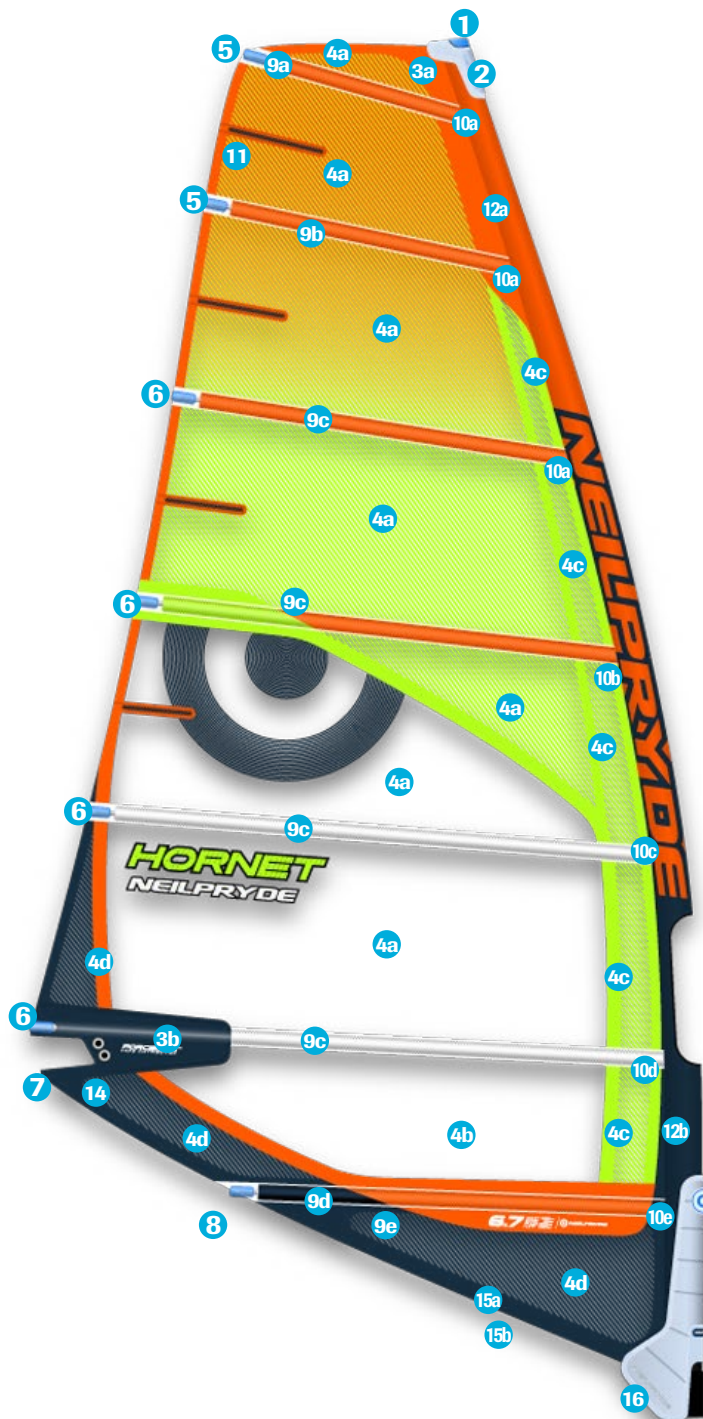

HORNET

TWIN-CAM FREERIDE

	Material Description	Part Code	Color
1	Mast Plug Conical	BP830	
2	Head Fairing	BPFAIR10P	
3a	Mark-cloth (Adhesive Fabric)	BP15MC000	C1 Orange
3b	Mark-cloth (Adhesive Fabric)	BP15MC000	C3 NavyBlue
4a	Mono film 125	BPFKF125	
4b	Mono film 150	BPFKF150	
4c	V514 6mil 2D x-ply	BP15XPG00	C1 Yellow
4d	V510 5mil 3D x-ply	BP15XPE00	C1 NavyBlue
5a	clear Blue Mini Bat-cam	BP13BCSA	
5b	Mini batcam tube with tube screw	BP13BCSTU	
5c	300C blue batten chafe protectors S	BP13BCPS	
6a	Clear Blue Bat-cam	BP13BCLA	
6b	Bat Cam Tube Screw Set	BP871/2	
6c	300C blue batten chafe protectors L	BP13BCPL	
7	Flex Head Screw set	BP601	
8a	Clear Blue Bat-cam	BP13BCLA	
8b	Rod Batten Tension adjuster	BP801/2	
9a	FL414 tube batten 1400mm 4mm Mini Head Batten - 1 meter	BPTUBF414 BPHEADBAT	
9b	FL414 tube batten 1400mm	BPTUBF414	
9c	505 Tube batten 1900mm Oval batten C4 1000mm PVC Shrink Tube 17mm	BPTUB505 BPBCA1G BPSHRIN17	
9d	Rod Batten R52 Skinny 2000mm	BPBR52T3R	
9e	Batten pocket Tetron material	BP15TET00	Navy/Orange/White
10a	Batten Ferrule with pin for Flexhead	BP874	
10b	Batten End Cap - angled end	BP834A	
10c	Twin Cam S complete sets	BPTCAMSC	
10d	Twin Cam L complete sets	BPTCAMLC	
10e	Batten End Cap - square end	BP834B	
11	40cm fiberglass mini leech batten	BPFLBAT40	
12a	Luff glide	BP15LG000	C1 Orange
12b	Luff glide	BP15LG000	C3 NavyBlue
13	Tack Fairing	BPFAIR10K	
14	PG20 Clew Ring Set	BPCRS PG20	
15a	Seam protector piping	BP15FPLP0	C2 NavyBlue
15b	Foot Piping	BP15FP000	C2 NavyBlue
16	Tripple Roler Tack pulley	BPTF47	