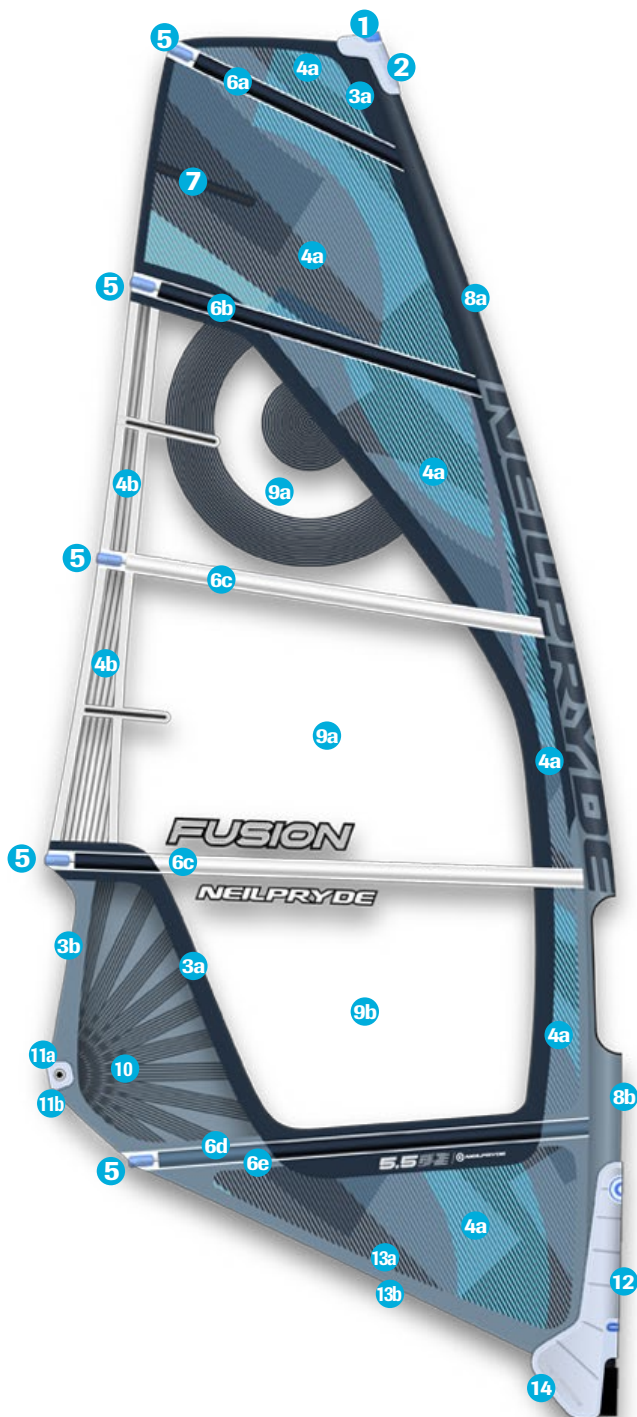

# FUSION

FREEMOVE

|     | Material Description   | Part Code        | A Color     | B (HD) Color |
|-----|--|------------------|-------------|--------------|
| 1   |  Mast Plug Conical  | BP830            |             |              |
| 2   |  Head Fairing   | BPFAIR10P        |             |              |
| 3a  |  Mark-cloth (Adhesive Fabric)                             | BP15MC000        | C3 NavyBlue | C1 Orange    |
| 3b  |  Mark-cloth (Adhesive Fabric)                             | BP15MC000        | C4 GreyBlue | C3 NavyBlue  |
| 4a  |  V509 5mil 2D X-PLY                                       | BP15XPD00        | C3 Blue     | C2 Orange    |
| 4b  |  V410 X-ply   | BP14XPE          |             |              |
| 5a  |  Clear Blue Bat-cam                                       | BP13BCLA         |             |              |
| 5b  |  Rod Batten Tension adjuster                              | BP801/2          |             |              |
| 5c  |  Shave Protector  | BP5BATCHA        |             |              |
| 6a  |  Rod Batten M12 1000mm Batten End Cap P828                | BPBM121B P828    |             |              |
| 6b  |  Rod Batten C3 1500mm Batten End Cap - angled end         | BPBC32B BP834A   |             |              |
| 6c  |  Rod Batten R22 2000mm Batten End Cap - angled end        | BPBR223B BP834A  |             |              |
| 6d  |  Rod Batten R52 Skinny 2000mm Batten End Cap - square end | BPBR52T3R BP834B |             |              |
| 6e  |  Batten pocket Tetron material                            | BP15TET00        | Navy/White  | Navy/White   |
| 7   |  30cm fiberglass mini leech batten                        | BPFLBAT30        |             |              |
| 8a  |  Luff glide  | BP15LG000        | C3 NavyBlue | C1 Orange    |
| 8b  |  Luff glide   | BP15LG000        | C4 GreyBlue | C3 NavyBlue  |
| 9a  |  Mono Film/X-ply Clear                                  | BPFKF125         |             | BPFVE125S    |
| 9b  |  Mono Film/X-ply Clear                                  | BPFKF175         |             | BPFVE125S    |
| 10  |  2015 Collection assemble clew Forceline Panel          | BP15CP000        | C2 GreyBlue | C2 GreyBlue  |
| 11a |  PG20 Clew Ring Set                                     | BPCRS PG20       |             |              |
| 11b |  Clew EVA fairing                                       | BPFCL10CE        |             |              |
| 12  |  Tack Fairing   | BPFAIR10K        |             |              |
| 13a |  Seam protector piping                                  | BP15FPLP0        | C3 GreyBlue | C2 NavyBlue  |
| 13b |  Foot Piping  | BP15FP000        | C3 GreyBlue | C2 NavyBlue  |
| 14  |  Tripple Roler Tack pulley                              | BPTF47           |             |              |