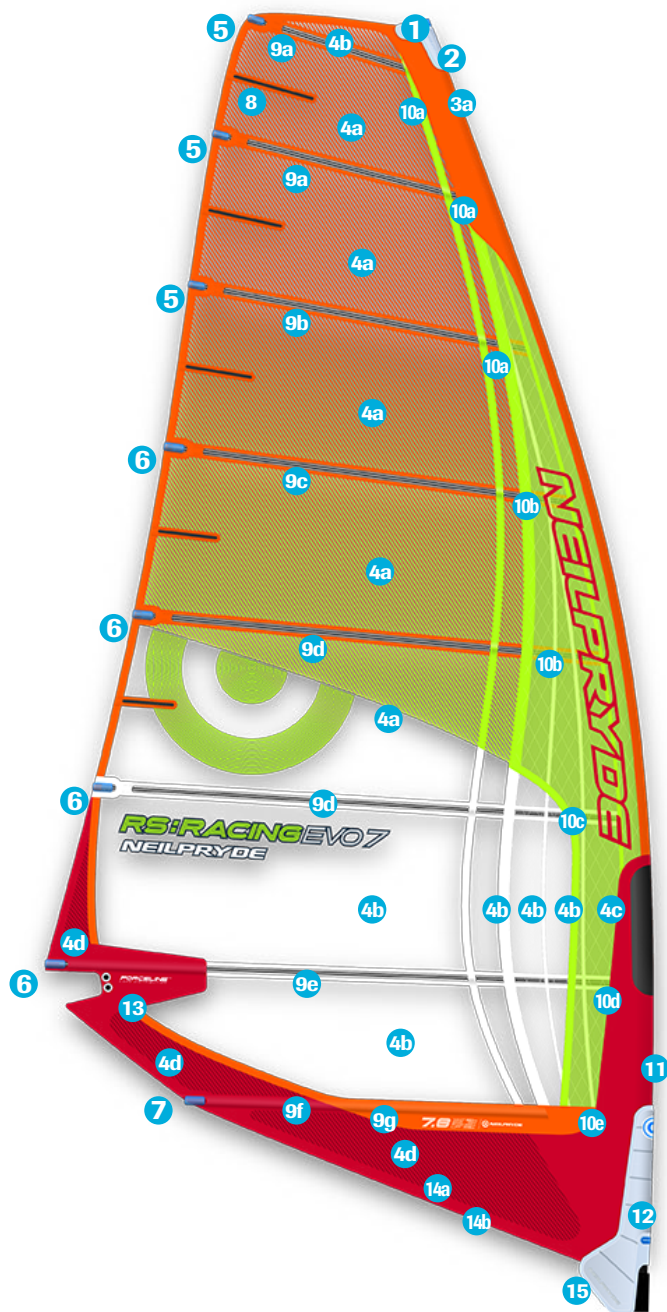

RS:RACING EVO7

LIKE NOTHING ELSE

| | Material Description | Part Code | Color |
|-----|--|------------------------------------|--------------|
| 1 | Mast Plug Conical | BP830 | |
| 2 | Head Fairing | BPFAIR10P | |
| 3a | Mark-cloth (Adhesive Fabric) | BP15MC000 | 804C2X |
| 4a | Mono film 100 | BPFKF100 | |
| 4b | Mono film 125 | BPFKF125 | |
| 4c | Mono film 150 | BPFKF150 | |
| 4d | V517 5Mil3D X-Ply | V517 5Mil3D X-Ply | |
| 5 | 300C blue batten chafe protectors S Clear Blue Mini Bat-cam Mini batcam tube with tube screw | BP13BCPS BP13BCSA BP13BCSTU | |
| 6 | 300C blue batten chafe protectors L Clear Blue Mini Bat-cam Bat Cam Tube Screw Set | BP13BCPL BP13BCLA BP871/2 | |
| 7 | 300C blue batten chafe protectors L Clear Blue Bat-cam Allen Key Tensioner | BP13BCPL BP13BCLA BRSBTTEENS | |
| 8 | 40cm fiberglass mini leech batten | BPFLBAT40 | |
| 9a | FL414 tube batten 1400mm | BPTUBF414 | |
| 9b | CB414 tube batten 1800mm | BPTUB414C | |
| 9c | FL505 Tube batten 1900mm FL414 tube batten 1400mm | BPTUB505 BPTUBF414 | |
| 9d | CB505 Tube batten 1900mm FL414 tube batten 1400mm Oval batten C4 1000mm | BPRSBATUB BPTUBF414 BPBC41G | |
| 9e | FL505 Tube batten 1900mm FL414 tube batten 1400mm Oval batten C4 1000mm | BPTUB505 BPTUBF414 BPBC41G | |
| 9f | Rod Batten R52 Skinny 2000mm | BPBR52T3R | |
| 9g | FL414 tube batten 1900mm | BPTUBF414 | |
| 9g | Batten pocket Tetron material | BP15TET00 | Orange/White |
| 10a | Batten Ferrule with pin for Flexhead | BP874 | |
| 10b | Ultra Cam short A complete set | BPUCAMSAC | |
| 10c | Ultra Cam B complete set | BPUCAMBC | |
| 10d | Ultra Cam C complete set | BPUCAMCC | |
| 10e | Ultra Cam short D complete set | BPUCAMSDC | |
| 11a | Luff glide | BP15LG000 | 485C2X |
| 12 | Tack Fairing | BPFAIR10K | |
| 13 | PG20 Clew Ring Set | BPCRS PG20 | |
| 14a | Seam protector piping | BP15FPLP0 | 485C2X |
| 14b | Foot Piping | BP15FP000 | 485C2X |
| 15 | Tripple Roler Tack pulley | BPTF47 | |