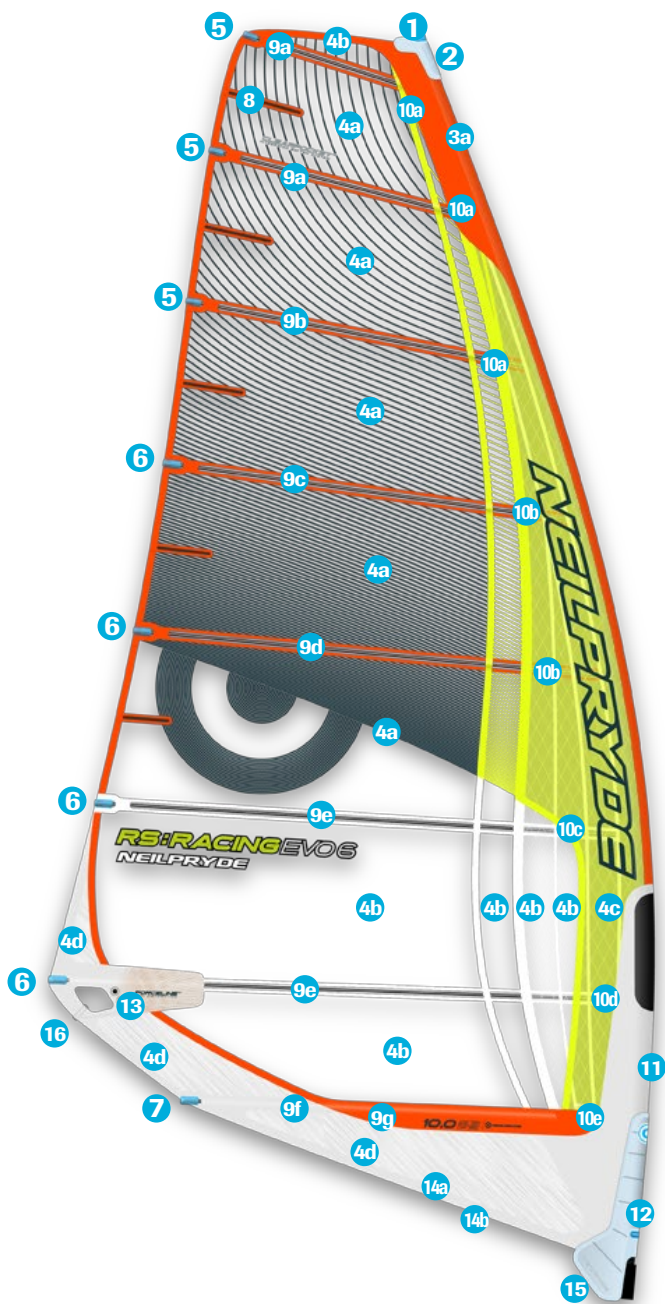

RS:RACING EVO6

LIKE NOTHING ELSE

	Material Description	Part Code	Color
1	Mast Plug Conical	BP830	
2	Head Fairing	BPFAIR10P	
3a	Mark-cloth (Adhesive Fabric)	BP15MC000	C1 Orange
4a	Mono film 100	BPFKF100	
4b	Mono film 125	BPFKF125	
4c	Mono film 150	BPFKF150	
4d	4mil Clear VE X-ply	BPFVE100C	
5	300C blue batten chafe protectors S Clear Blue Mini Bat-cam Mini batcam tube with tube screw	BP13BCPS BP13BCSA BP13BCSTU	
6	300C blue batten chafe protectors L Clear Blue Mini Bat-cam Bat Cam Tube Screw Set	BP13BCPL BP13BCLA BP871/2	
7	300C blue batten chafe protectors L Clear Blue Bat-cam Allen Key Tensioner	BP13BCPL BP13BCLA BRSBTTEENS	
8	40cm fiberglass mini leech batten	BPFLBAT40	
9a	FL414 tube batten 1400mm	BPTUBF414	
9b	CB414 tube batten 1800mm	BPTUB414C	
9c	FL505 Tube batten 1900mm FL414 tube batten 1400mm	BPTUB505 BPTUBF414	
9d	CB505 Tube batten 1900mm FL414 tube batten 1400mm Oval batten C4 1000mm	BPRSBATUB BPTUBF414 BPBC41G	
9e	FL505 Tube batten 1900mm FL414 tube batten 1400mm Oval batten C4 1000mm	BPTUB505 BPTUBF414 BPBC41G	
9f	Rod Batten R52 Skinny 2000mm	BPBR52T3R	
9g	FL414 tube batten 1900mm	BPTUBF414	
9g	Batten pocket Tetron material	BP15TET00	Orange/White
10a	Batten Ferrule with pin for Flexhead	BP874	
10b	Ultra Cam short A complete set	BPUCAMSAC	
10c	Ultra Cam B complete set	BPUCAMBC	
10d	Ultra Cam C complete set	BPUCAMCC	
10e	Ultra Cam short D complete set	BPUCAMSDC	
11	Luff glide	BP15LG000	C2 White
12	Tack Fairing	BPFAIR10K	
13	PG20 Clew Ring Set	BPCRS PG20	
14a	Seam protector piping	BP15FPLP0	C1 White
14b	Foot Piping	BP15FP000	C1 White
15	Tripple Roler Tack pulley	BPTF47	
16	Stainless Steel Link	BRSSTLINK	