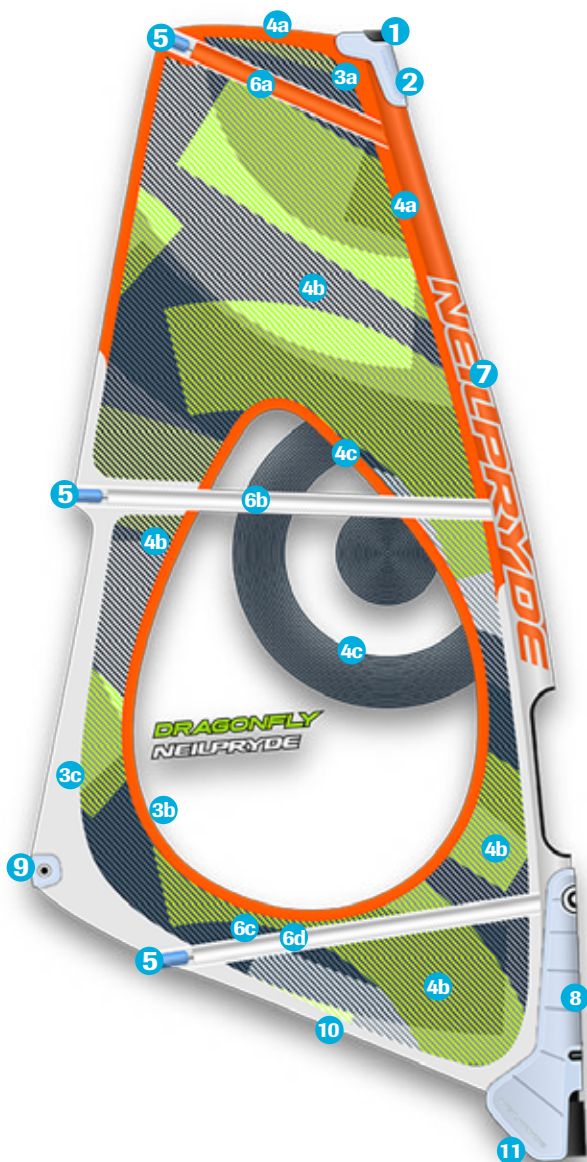

DRAGONFLY

YOUTH PERFORMANCE

	Material Description	Part Code	A Color	B Color
1	 Mast Plug Conical	BP830		
2	 Head Fairing	BPFAIR10P		
3a	 Mark-cloth (Adhesive Fabric)	BP14MC	C2 White	C6 Yellow
3b	 Mark-cloth (Adhesive Fabric)	BP14MC	C3 282C	Black
3c	 Mark-cloth (Adhesive Fabric)	BP14MC	C5 Blue	C4 Green
4a	 V387 5mil 4D 1000D X-ply	BPFVE125C		
4b	 V382 4mil 4D 800D X-ply	BPFVE100C		
4c	 Mono film 125	BPFKF125		
5a	 Clear Blue Bat-cam	BP13BCLA		
5b	 Rod Batten Tension adjuster	BP801/2		
5c	 Shave Protector	BP5BATCHA		
6a	 Rod Batten M12 1000mm Batten End Cap P828	BPBM121B P828		
6b	 Rod Batten C3 1500mm Batten End Cap - angled end	BPBC32B BP834A		
6c	 Rod Batten R22 2000mm Batten End Cap - angled end	BPBR223B BP834A		
6e	 Batten pocket Tetron material	BP14TET	White	White
7	 Luff glide	BP14LG	C2 White	Yellow
8	 Tack Fairing	BPFAIR10K		
9a	 PG20 Clew Ring Set	BPCRS20		
9b	 Clew EVA fairing	BPFL10CE		
10	 Foot Piping	BP14FP	C3 Blue	Green
11	 Tripple Roler Tack pulley	BPTF47		