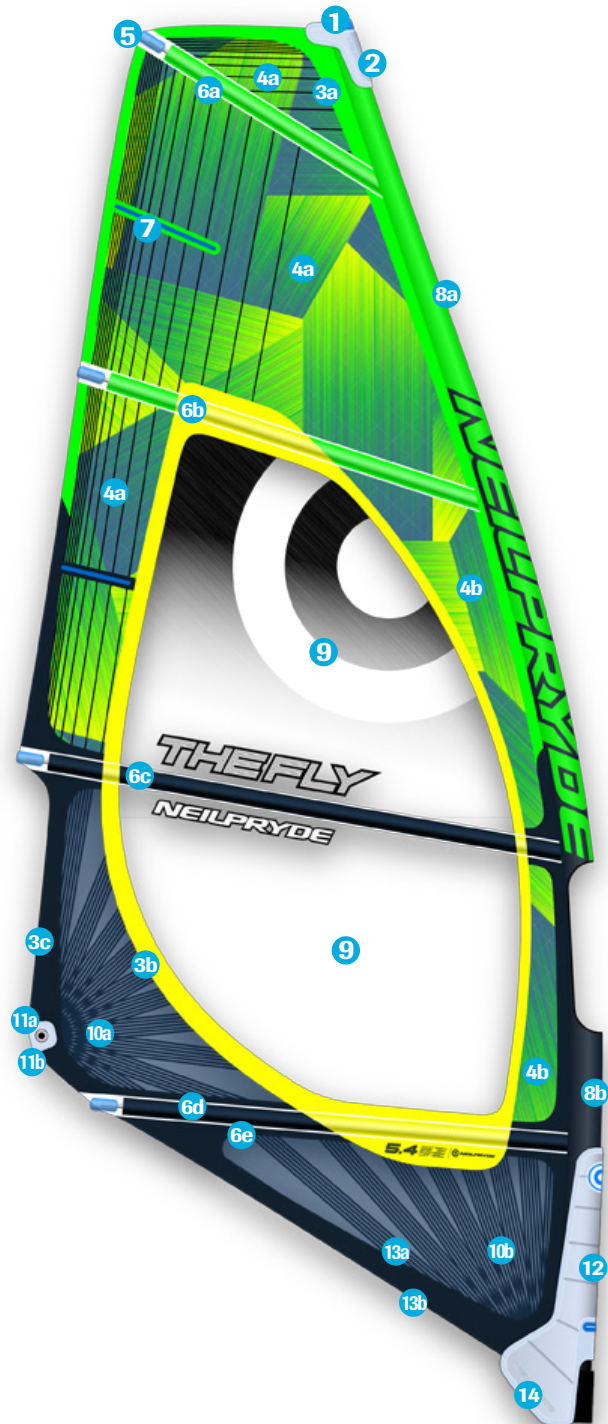

# THEFLY

## DOWN-THE-LINE WAVE

	Material Description	Part Code	A Color	B (HD) Color
1	Mast Plug Conical	BP830		
2	Head Fairing	BPFAIR10P		
3a	Mark-cloth (Adhesive Fabric)	BP14MC	C4 Green	C3 282C
3b	Mark-cloth (Adhesive Fabric)	BP14MC	C6 Yellow	C1 Red
3c	Mark-cloth (Adhesive Fabric)	BP14MC	C3 282C	C5 Blue
4a	V413 5mil 3D VD-Fade X-ply	BP14XPA	C3 Green	C4 Dark Blue
4b	V409 5mil 3D VD X-ply	BP14XPC	C3 Green	C4 Dark Blue
5a	Clear Blue Bat-cam	BP13BCLA		
5b	Rod Batten Tension adjuster	BP801/2		
5c	Shave Protector	BP5BATCHA		
6a	Rod Batten M12 1000mm Batten End Cap P828	BPBM121B P828		
6b	Rod Batten C3 1500mm Batten End Cap - angled end	BPBC32B BP834A		
6c	Rod Batten R22 2000mm Batten End Cap - angled end	BPBR223B BP834A		
6d	Rod Batten R52 Skinny 2000mm Batten End Cap - square end	BPBR52T3R BP834B		
6e	Batten pocket Tetron material	BP14TET	Green/282C	282C/Blue
7	30cm fiberglass mini leech batten	BPFLBAT30		
8a	Luff glide	BP14LG	C4 Green	C3 282C
8b	Luff glide	BP14LG	C3 282C	C5 Blue
9	Mono-Film/X-ply Clear	BPFKF150	BPFVE125S	
10a	2014 Collection assemble clew Forceline Panel	BP14CP		
10b	2014 Collection assemble tack Forceline Panel	BP14TP		
11a	PG20 Clew Ring Set	BPCRS PG20		
11b	Clew EVA fairing	BPFCL10CE		
12	Tack Fairing	BPFAIR10K		
13a	Seam protector piping	BP14FLP	C2 282C	C3 Blue
13b	Foot Piping	BP14FP	C2 282C	C3 Blue
14	Tripple Roler Tack pulley	BPTF47		