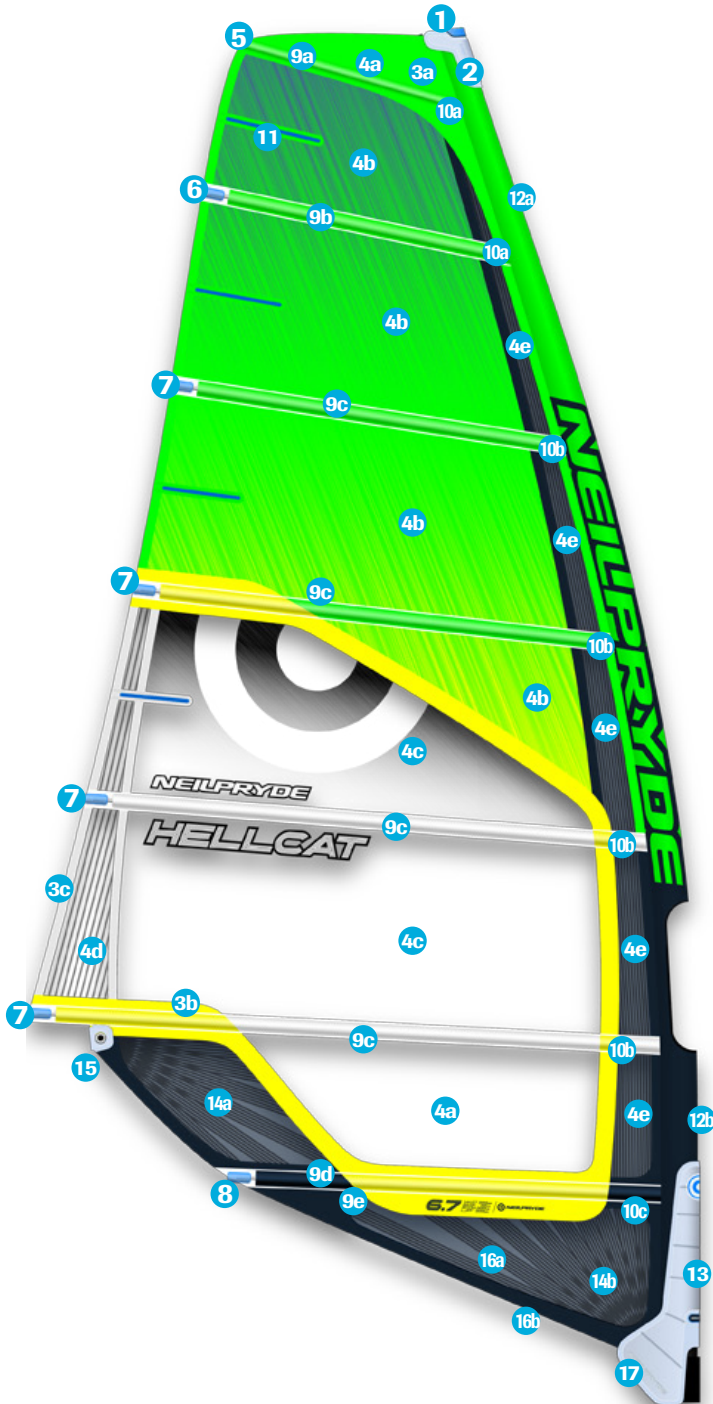

# HELLCAT

## NO-CAM FREERACE

	Material Description	Part Code	A Color	B Color
1	Mast Plug Conical	BP830		
2	Head Fairing	BPAIR10P		
3a	Mark-cloth (Adhesive Fabric)	BP14MC	C4 Green	C3 282C
3b	Mark-cloth (Adhesive Fabric)	BP14MC	C6 Yellow	C1 Red
3c	Mark-cloth (Adhesive Fabric)	BP14MC	White	White
4a	Mono film 150	BPFKF150		
4b	V411 5mil Reprint film	BP14RPMA	Green	Navy
4c	Mono film 125	BPFKF125		
4d	V415 X-ply	BP14XPF		
4e	V407 5mil 3D VD X-PLY	BP14XPD		
5a	Flex Head Screw set	BP601		
5b	300C blue batten chafe protectors S	BP13BCPS		
6a	clear Blue Mini Bat-cam	BP13BCSA		
6b	Mini batcam tube with tube screw	BP13BCSTU		
6c	300C blue batten chafe protectors S	BP13BCPS		
7a	clear Blue Bat-cam	BP13BCLA		
7b	Bat Cam Tube Screw Set	BP871/2		
7c	300C blue batten chafe protectors L	BP13BCPL		
8a	clear Blue Bat-cam	BP13BCLA		
8b	Rod Batten Tension adjuster	BP801/2		
9a	FL414 tube batten 1400mm 4mm Mini Head Batten - 1 meter	BPTUBF414 BPHEADBAT		
9b	FL414 tube batten 1400mm	BPTUBF414		
9c	505 Tube batten 1900mm Oval batten C4 1000mm PVC Shrink Tube 17mm	BPTUB505 BPBC41G BPSHRIN17		
9d	Rod Batten R52 Skinny 2000mm	BPBR52T3R		
9e	Batten pocket Tetron material	BP14TET	Green/White	282C/White
10a	Batten Ferrule with pin for Flexhead	BP874		
10b	Batten End Cap - angled end	BP834A		
10c	Batten End Cap - square end	BP834B		
11	40cm fiberglass mini leech batten	BPFLBAT40		
12a	Luff glide	BP14LG	C4 Green	C3 282C
12b	Luff glide	BP14LG	C3 282C	C5 Blue
13	Tack Fairing	BPAIR10K		
14a	2014 Collection assemble clew Forceline Panel	BP14CP		
14b	2014 Collection assemble tack Forceline Panel	BP14TP		
15a	PG20 Clew Ring Set	BPCRS20		
15b	Clew EVA fairing	BPFCLEW		
16a	Seam protector piping	BP14FLP	C2 282C	C3 Blue
16b	Foot Piping	BP14FP	C2 282C	C3 Blue
17	Tripple Roler Tack pulley	BPTF47		