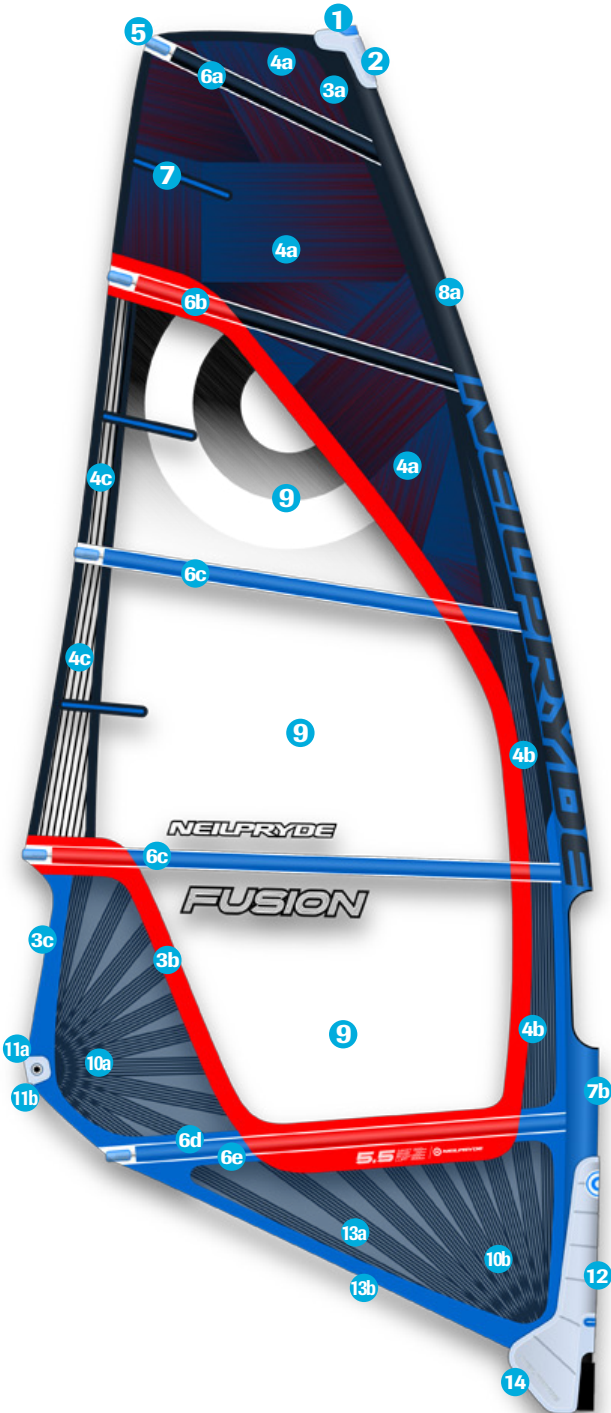

## FREEMOVE

	Material Description	Part Code	A Color	B (HD) Color
1	 Mast Plug Conical	BP830		
2	 Head Fairing	BPFAIR10P		
3a	 Mark-cloth (Adhesive Fabric)	BP14MC	C1 Red	C3 282C
3b	 Mark-cloth (Adhesive Fabric)	BP14MC	C3 282C	C4 Green
3c	 Mark-cloth (Adhesive Fabric)	BP14MC	C2 White	C2 White
4a	 V409 5mil 2D X-PLY	BP14XPC	C4 Dark Blue	C2 Green
4b	 V408 5mil 3D VD X-ply	BP14XPB	C4 Dark Blue	C4 Dark Blue
4c	 V415 X-ply	BP14XPF		
5a	 clear Blue Bat-cam	BP13BCLA		
5b	 Rod Batten Tension adjuster	BP801/2		
5c	 Shave Protector	BP5BATCHA		
6a	 Rod Batten M12 1000mm Batten End Cap P828	BPBM121B P828		
6b	 Rod Batten C3 1500mm Batten End Cap - angled end	BPBC32B BP834A		
6c	 Rod Batten R22 2000mm Batten End Cap - angled end	BPBR223B BP834A		
6d	 Rod Batten R52 Skinny 2000mm Batten End Cap - square end	BPBR52T3R BP834B		
6e	 Batten pocket Tetron material	BP14TET	282C/Blue	Green/282C
7	 30cm fiberglass mini leech batten	BPFLBAT30		
8a	 Luff glide	BP14LG	C3 282C	C4 Green
8b	 Luff glide	BP14LG	C5 Blue	C3 282C
9	 Mono Film/X-ply Clear	BPFKF150		BPFE125S
10a	 2014 Collection assemble clew Forceline Panel	BP14CP		
10b	 2014 Collection assemble tack Forceline Panel	BP14TP		
11a	 PG20 Clew Ring Set	BPCRSFG20		
11b	 Clew EVA fairing	BPFCL10CE		
12	 Tack Fairing	BPFAIR10K		
13a	 Seam protector piping	BP14FLP	C3 Blue	C2 282C
13b	 Foot Piping	BP14FP	C3 Blue	C2 282C
14	 Tripple Roler Tack pulley	BPTF47		