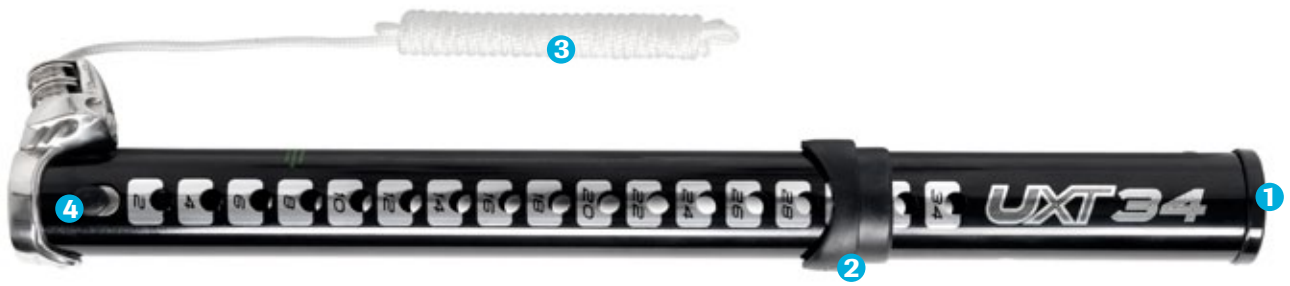

# UXT SDM

	Parts Description	Code
1	 UXT SDM top cap	REUSCAP
2	 UXT SDM Adjustment clamshell	REUSCLAM0
3	 Formuline 2M	REPFRW2M
4	 UXT extension button locking set	REUXBNLCS

# UXT RDM

	Parts Description	Code
1	 RDM extension top Plug	REPTPR
2	 RDM extension Rubber O-Ring	REPRORR00
3	 RDM extension Adjustment clamshell	REPURCS00
4	 Formuline 2M	REPFRW2M
5	 UXT extension button locking set	REUXBNLCS

# UXT RDM CARBON

	Parts Description	Code
1	 RDM extension top Plug	REPTPR
2	 RDM extension Rubber O-Ring	REPRORR00
3	 RDM extension Adjustment clamshell	REPURCS00
4	 Formuline 2M	REPFRW2M
5	 UXT extension button locking set	REUXBNLCS