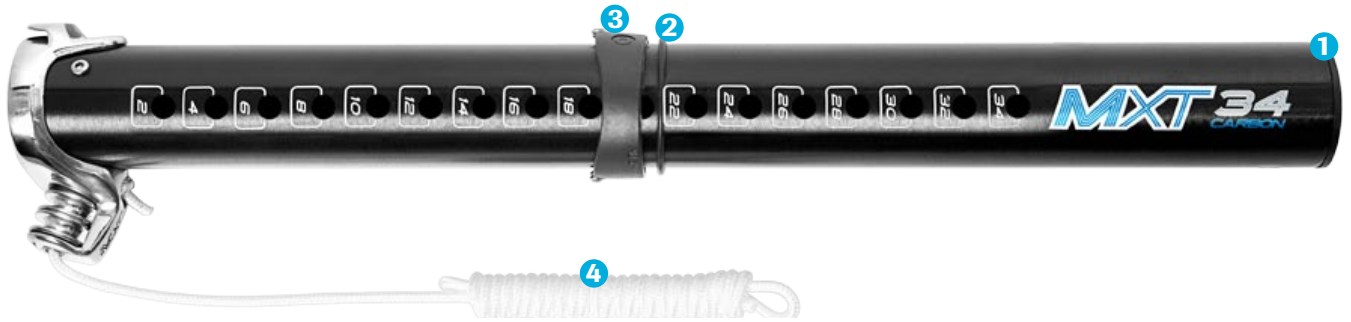

MXT SDM CARBON

	Parts Description	Code
1	MXT SDM top Plug	REPTP
2	MXT SDM extension Rubber O-Ring	REPROR
3	MXT SDM Adjustment clamshell	RMPCLMXT
4	Formuline 2M	REPFRW2M