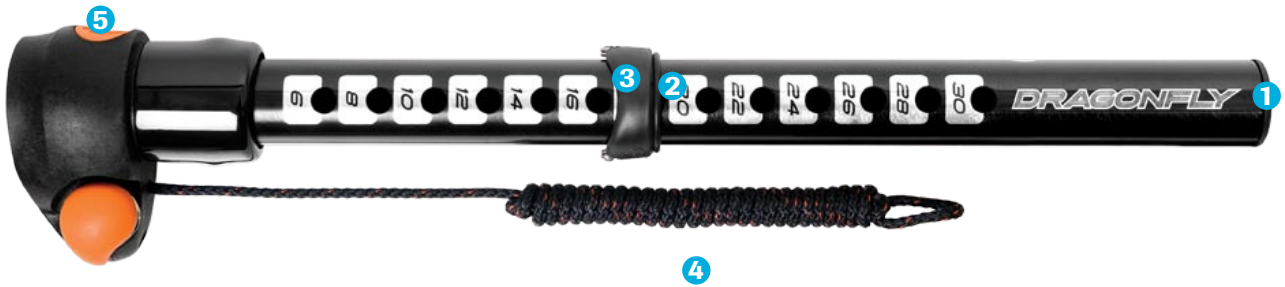

DRAGONFLY

Parts Description

Code

1		RDM extension top Plug	REPTPR
2		RDM extension Rubber O-Ring	REPRORR00
3		RDM extension Adjustment clamshell	REPURCS00
4		Marlow rope Black 2M	REPMRB2M0
5		Base Button	RPBBUTONE