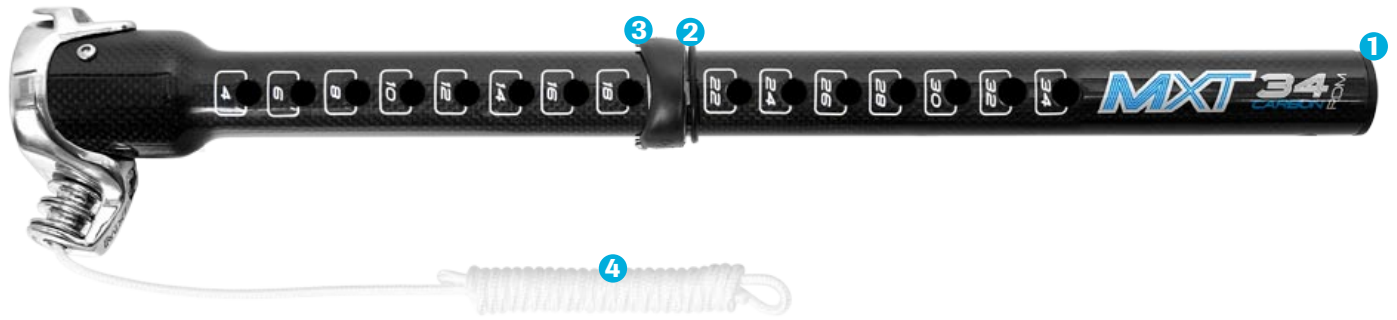

MXT RDM CARBON

Parts Description

Code

1		RDM extension top Plug	REPTPR
2		RDM extension Rubber O-Ring	REPRORR00
3		RDM extension Adjustment clamshell	REPURCS00
4		Formline 2M	REPFRW2M