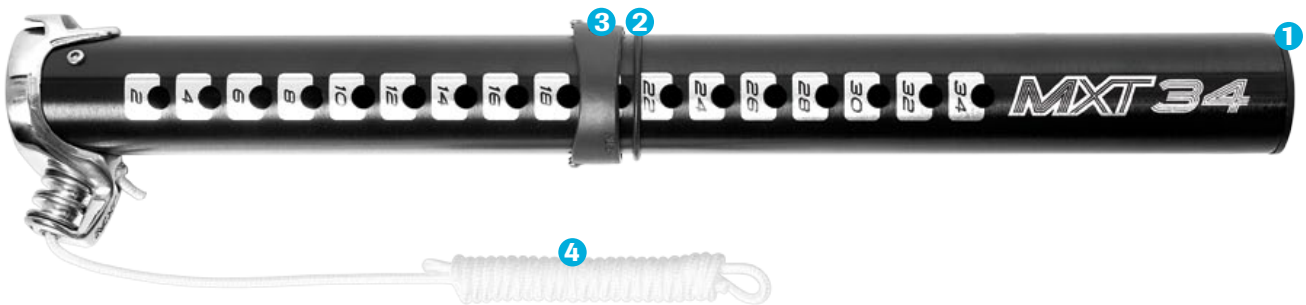

# UXT SDM

	Parts Description	Code
1	 UXT SDM top cap	REUSCAP
2	 UXT SDM Adjustment clamshell	REUSCLAM0
3	 Formuline 2M	REPFRW2M
4	 UXT extension button locking set	REUXBNLCS

# UXT RDM

	Parts Description	Code
1	 RDM extension top Plug	REPTPR
2	 RDM extension Rubber O-Ring	REPRORR00
3	 RDM extension Adjustment clamshell	REPURCS00
4	 Formuline 2M	REPFRW2M
5	 UXT extension button locking set	REUXBNLCS

# UXT RDM CARBON

	Parts Description	Code
1	 RDM extension top Plug	REPTPR
2	 RDM extension Rubber O-Ring	REPRORR00
3	 RDM extension Adjustment clamshell	REPURCS00
4	 Formuline 2M	REPFRW2M
5	 UXT extension button locking set	REUXBNLCS

# MXR SDM

	Parts Description	Code
1	 MXR SDM top Plug	REPTP
2	 MXR SDM extension Rubber O-Ring	REPROR
3	 MXR SDM Adjustment clamshell	RMPCLMXR
4	 Formuline 2M	REPFRW2M