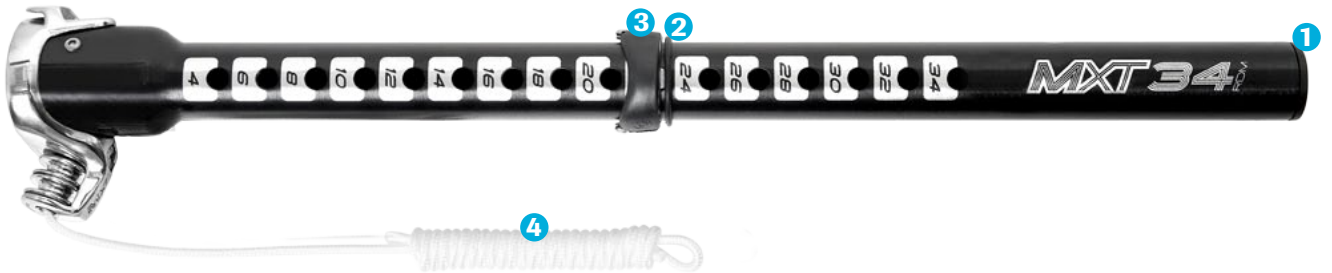

MXT RDM

	Parts Description	Code
1	RDM extension top Plug	REPTPR
2	RDM extension Rubber O-Ring	REPRORR00
3	RDM extension Adjustment clamshell	REPURCS00
4	Formuline 2M	REPFRW2M