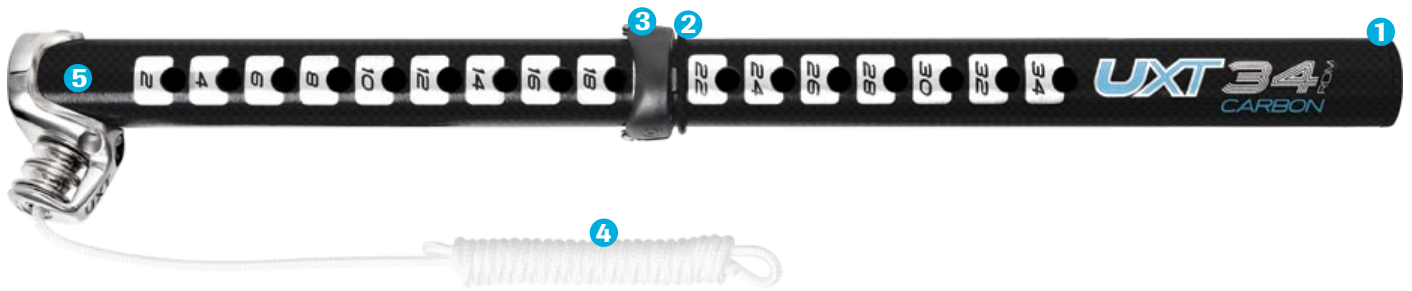

# UXT SDM

	Parts Description	Code
1	 UXT SDM top cap	REUSCAP
2	 UXT SDM Adjustment clamshell	REUSCLAM0
3	 Formuline 2M	REPFRW2M
4	 UXT extension button locking set	REUXBNLCS

# UXT RDM

	Parts Description	Code
1	 RDM extension top Plug	REPTPR
2	 RDM extension Rubber O-Ring	REPRORR00
3	 RDM extension Adjustment clamshell	REPURCS00
4	 Formuline 2M	REPFRW2M
5	 UXT extension button locking set	REUXBNLCS

# UXT RDM CARBON

	Parts Description	Code
1	 RDM extension top Plug	REPTPR
2	 RDM extension Rubber O-Ring	REPRORR00
3	 RDM extension Adjustment clamshell	REPURCS00
4	 Formuline 2M	REPFRW2M
5	 UXT extension button locking set	REUXBNLCS

# MXR SDM

	Parts Description	Code
1	 MXR SDM top Plug	REPTP
2	 MXR SDM extension Rubber O-Ring	REPROR
3	 MXR SDM Adjustment clamshell	RMPCLMXR
4	 Formuline 2M	REPFRW2M