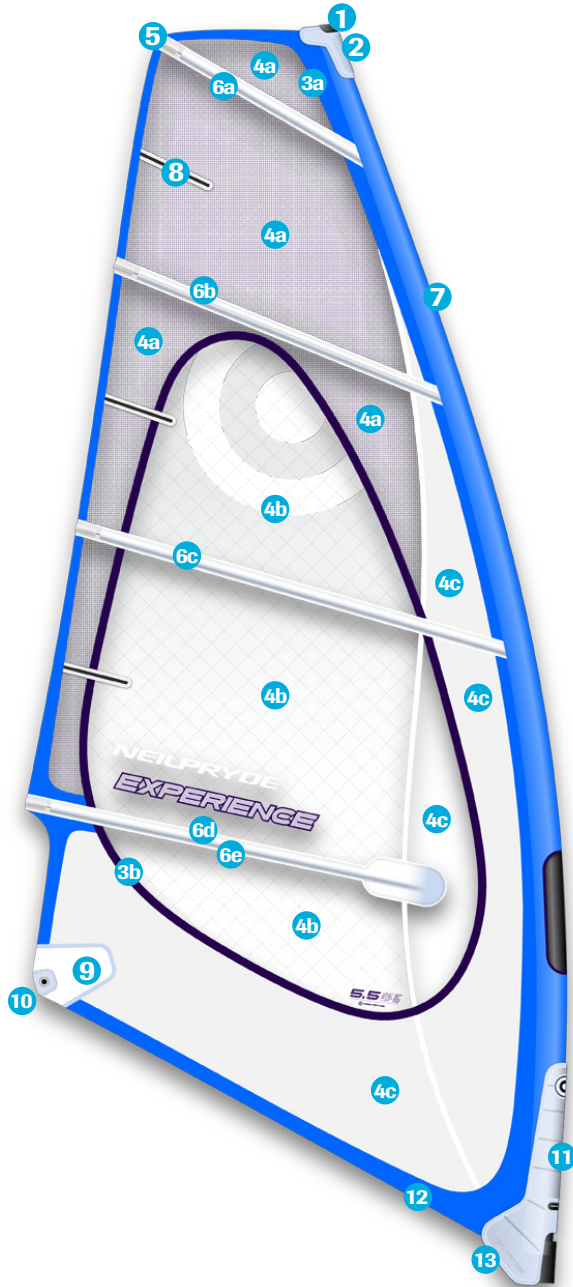

EXPERIENCE

LEARNING / SUP

	Material Description	Part Code	Size 2.5/3.5/4.5	Size 5.5/6.5
1	 Mast Plug Conical	BP830		
2	 Head Fairing	BPFAIR10P		
3a	 Mark-cloth (Adhesive Fabric)	BP14MC	C5 Blue	C5 Blue
3b	 Mark-cloth (Adhesive Fabric)	BP14MC	C3 282C	C3 282C
4a	 Tetron/X-ply	BP14TET	X-PLY	
4b	 X-ply clear	BPFVE125S		
4c	 T71830 Tetron	BP14TET	Assorted	Assorted
5a	 clear Blue Bat-cam	BP13BCLA		
5b	 Rod Batten Tension adjuster	BP801/2		
5c	 Shave Protector	BP5BATCHA		
6a	 Rod Batten M12 1000mm Batten End Cap P828	BPBM121B P828		
6b	 Rod Batten C3 1500mm Batten End Cap - angled end	BPBC32B BP834A		
6c	 Rod Batten R22 2000mm Batten End Cap - angled end	BPBR223B BP834A		
6d	 Rod Batten R52 Skinny 2000mm Batten End Cap - square end	BPBR52T3R BP834B		
6e	 Batten pocket Tetron material	BP14TET	White	White
7	 Luff glide	BP14LG	C5 Blue	C5 Blue
8	 30cm fiberglass mini leech batten	BPFLBAT30		
9	 EVA/Kevlar Clew Patch Wave/X-Over	BPFEVA10WA		
10a	 PG20 Clew Ring Set	BPCRS PG20		
10b	 Clew EVA fairing	BPFCL10CE		
11	 Tack Fairing	BPFAIR10K		
12	 Foot Piping	BP14FP	C3 Blue	C3 Blue
13	 Tripple Roler Tack pulley	BPTF47		