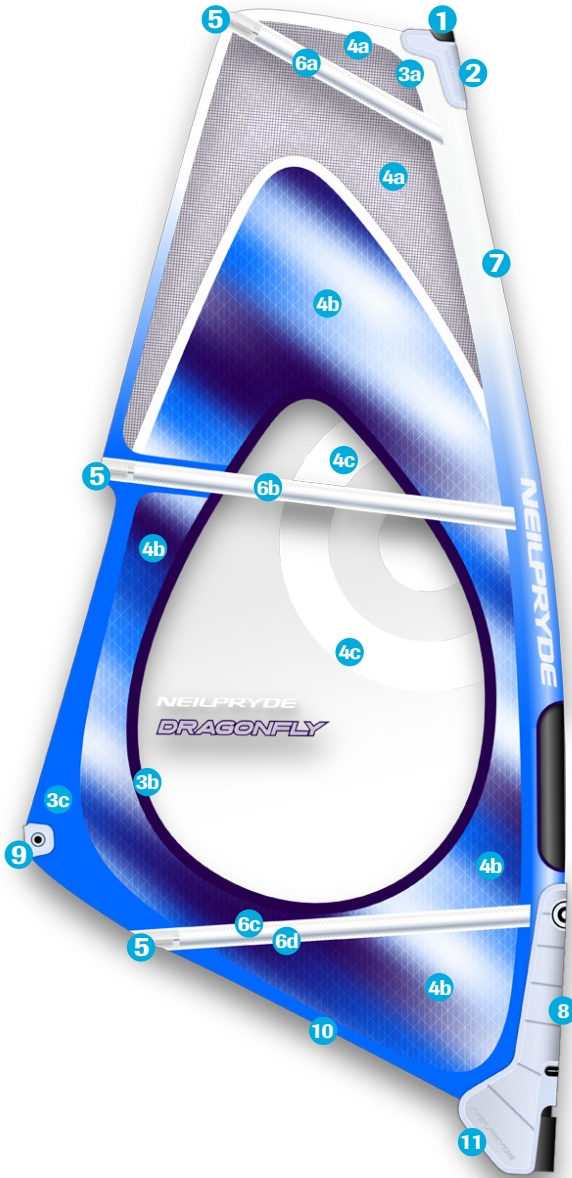

DRAGONFLY

YOUTH PERFORMANCE

	Material Description	Part Code	A Color	B Color
1	 Mast Plug Conical	BP830		
2	 Head Fairing	BPAIR10P		
3a	 Mark-cloth (Adhesive Fabric)	BP14MC	C2 White	C6 Yellow
3b	 Mark-cloth (Adhesive Fabric)	BP14MC	C3 282C	Black
3c	 Mark-cloth (Adhesive Fabric)	BP14MC	C5 Blue	C4 Green
4a	 V387 5mil 4D 1000D X-ply	BPFVE125C		
4b	 V382 4mil 4D 800D X-ply	BPFVE100C		
4c	 Mono film 125	BPFKF125		
5a	 Clear Blue Bat-cam	BP13BCLA		
5b	 Rod Batten Tension adjuster	BP801/2		
5c	 Shave Protector	BP5BATCHA		
6a	 Rod Batten M12 1000mm Batten End Cap P828	BPBM121B P828		
6b	 Rod Batten C3 1500mm Batten End Cap - angled end	BPBC32B BP834A		
6c	 Rod Batten R22 2000mm Batten End Cap - angled end	BPBR223B BP834A		
6e	 Batten pocket Tetron material	BP14TET	White	White
7	 Luff glide	BP14LG	C2 White	Yellow
8	 Tack Fairing	BPAIR10K		
9a	 PG20 Clew Ring Set	BPCRS20		
9b	 Clew EVA fairing	BPFL10CE		
10	 Foot Piping	BP14FP	C3 Blue	Green
11	 Tripple Roler Tack pulley	BPTF47		