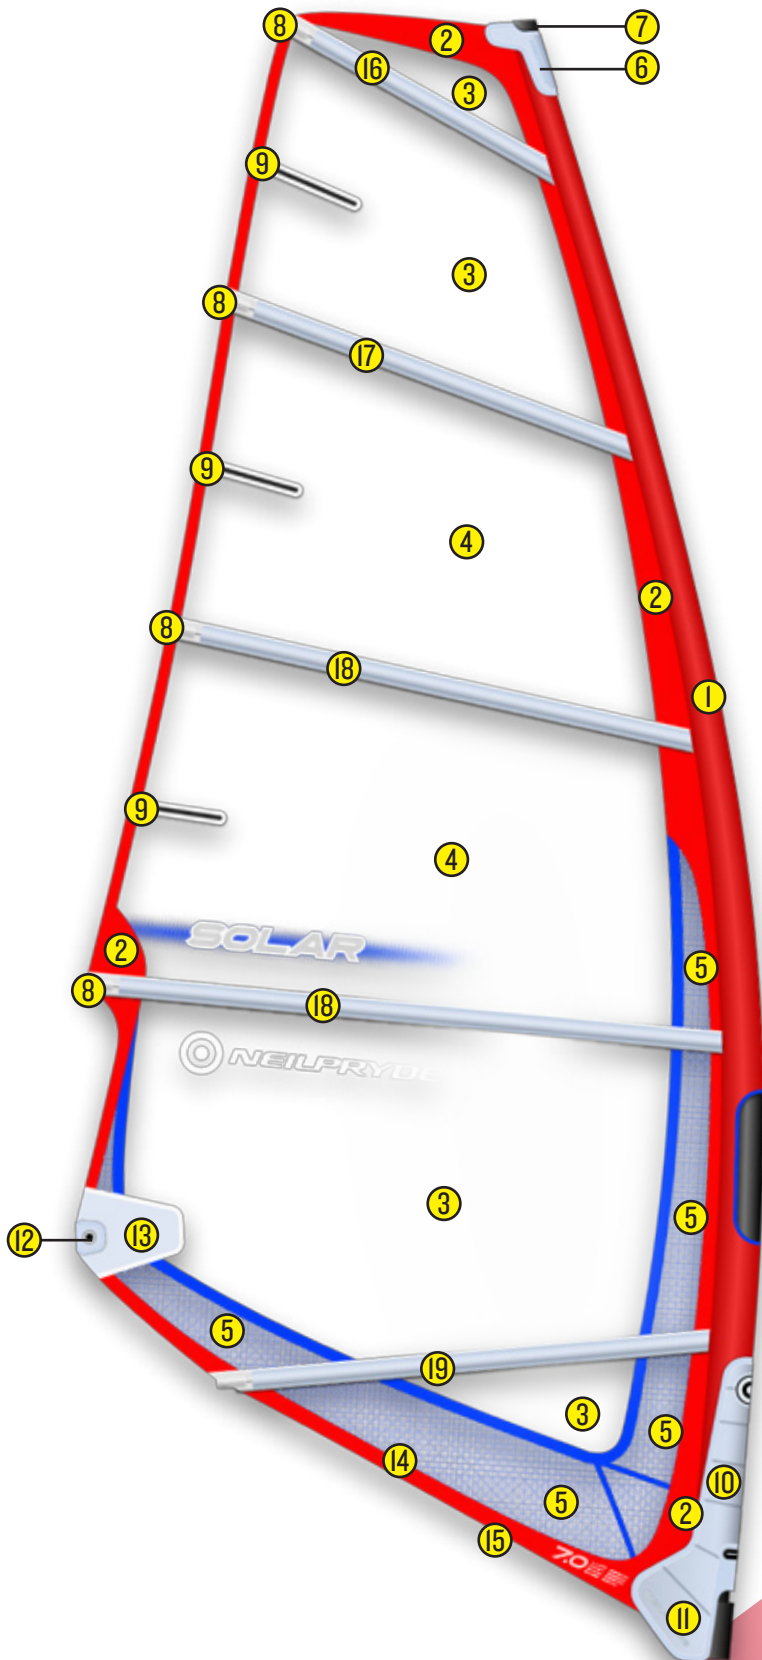

# First Series 2011 Spare Parts

## SOLAR

### Material Description

### Part Code

Material Description	Part Code
1. Luff Glide	C1 BPFGL5RF
2. Mark-cloth (Adhesive Fabric)	C1 BPFMC546R
3. 6 Mil Monofilm	BPFKF150
4. 5 Mil MonoFilm	BPFKF125
5. X-Ply HD Blue yarn 5 mil	BPFX125HD
6. 2011 Head Fairing	BPFAIR10TP
7. Mast Plug Conical/Sails With VarioHead	BP830/BP870
8. Bat Cam	BPBATICAMB
Batten Tensioner Rod	BP801/2
Shave Protector	BP5BATCHA
9. Fiberglass Mini Leech batten	BPCLBAT40
10. 2011 Tack Fairing	BPFAIR10TK
11. Tripple Roler Tack pulley	BPTF47
12. Eyelet	BPEY-PG20
13. EVA/Kevlar Clew Patch Wave/X-Over	BPFEVA10WA
14. Seam protector piping Red	BPIPINGRED
15. Foot piping BPFPIPING/2011/C4	BPUIPING-GREY
16. Rod Batten M12	BPBM121B
17. Rod Batten C3	BPBC32B
18. Rod Batten R22	BPBR221B
19. Rod Batten R52 Skinny	BPBR52T3B