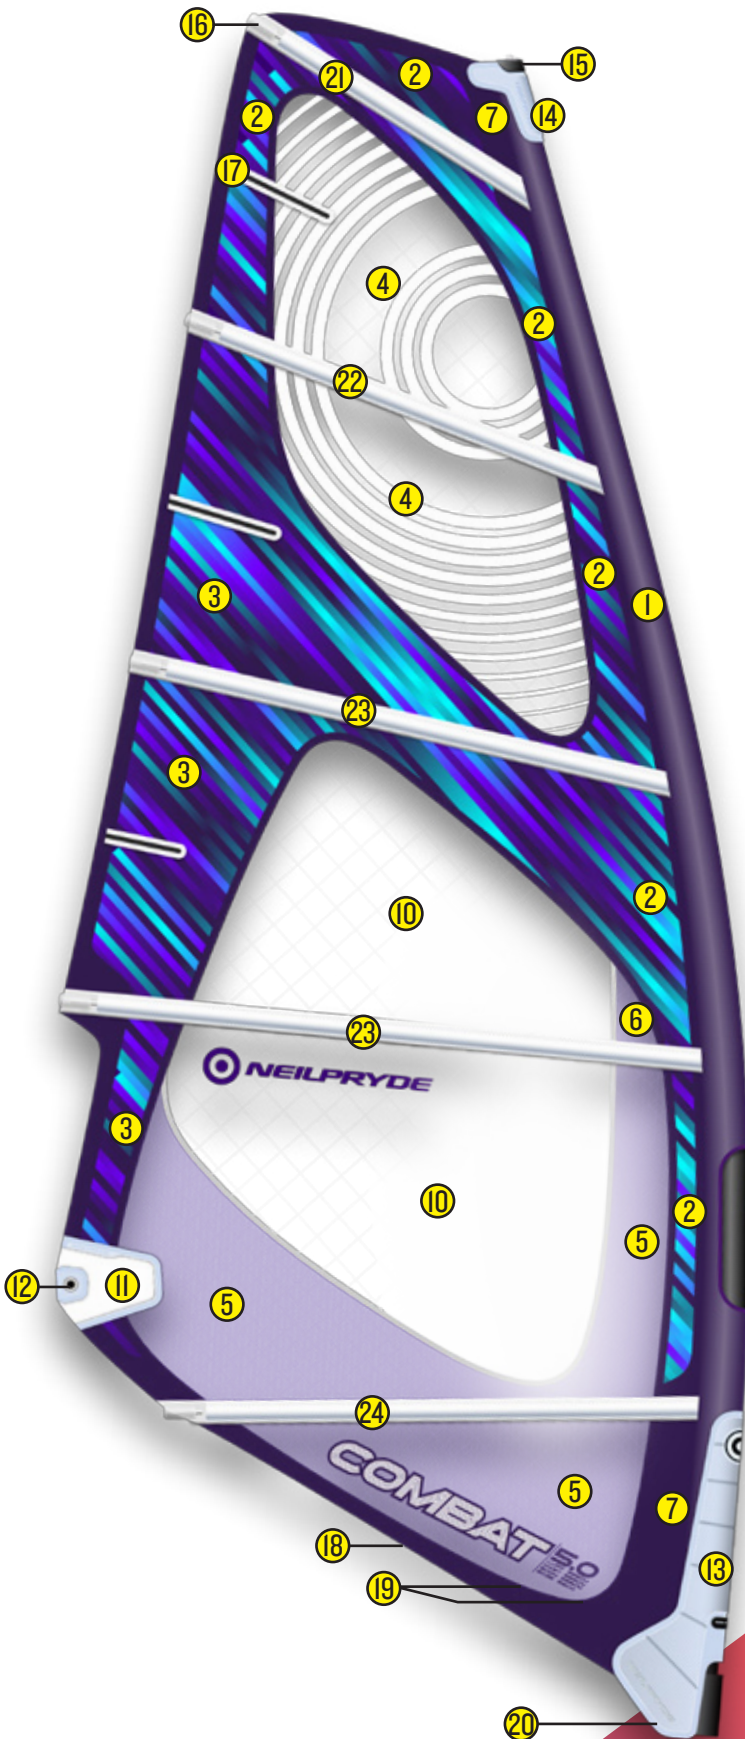

Wave Sail 2011 Spare Parts

COMBAT

Material Description

Part Code

1. Luff Glide	C2	BPFGL11/C2
	C6	BPFGL11/C6
2. X-Ply Full Print 5 mil	C2	BPVEFP125/2011/C2
	C6	BPVEFP125/2011/C6
3. X-Ply Full Print 4 mil	C2	BPVEFP100/2011/C2
	C6	BPVEFP100/2011/C6
4. 4 mill silver X-ply with internal print bullseye	4.5 and smaller	BPBEXPCTA
	4.7 and bigger	BPBEXPCTB
5. X-ply Silver 5 mil (metallic silver x-ply)		BPVEMX125
6. X-ply Silver 4 mil (metallic silver x-ply)		BPVEMX100
7. Mark-cloth (Adhesive Fabric)	C2	BPFMC11/C2
	C6	BPFMC11/C6
10. 4 Mil Spectra X-Ply		BPFVE100S
11. EVA/Kevlar Clew Patch Wave/X-Over		BPFCF10WA
12. Eyelet		BPCRSPG20
13. 2011 Tack Fairing		BPFAIR10K
14. 2011 Head Fairing		BPFAIR10P
15. Mast Plug Conical/Sails With VarioHead		BP830
16. 45mm wide pre-sewn clear batcam		BPBCAMCB
Batten Tensioner Rod		BP801/2
Shave Protector		BP5BATCHA
17. 30cm fiberglass mini leech batten		BPFLBAT30
18. Foot Piping	C2	BPFPIPING/2011/C2
	C6	BPFPIPING/2011/C6
19. Seam protector piping	C2	BPPIPING/2011/C2
	C6	BPPIPING/2011/C6
20. Tripple Roler Tack pulley		BPTF47
21. Rod Batten M12 1000mm		BPBM121B
22. Rod Batten C3 1500mm		BPBC32B
23. Rod Batten R22 2000mm		BPBR223B
24. Rod Batten R52 Skinny 2000mm		BPBR52T3B