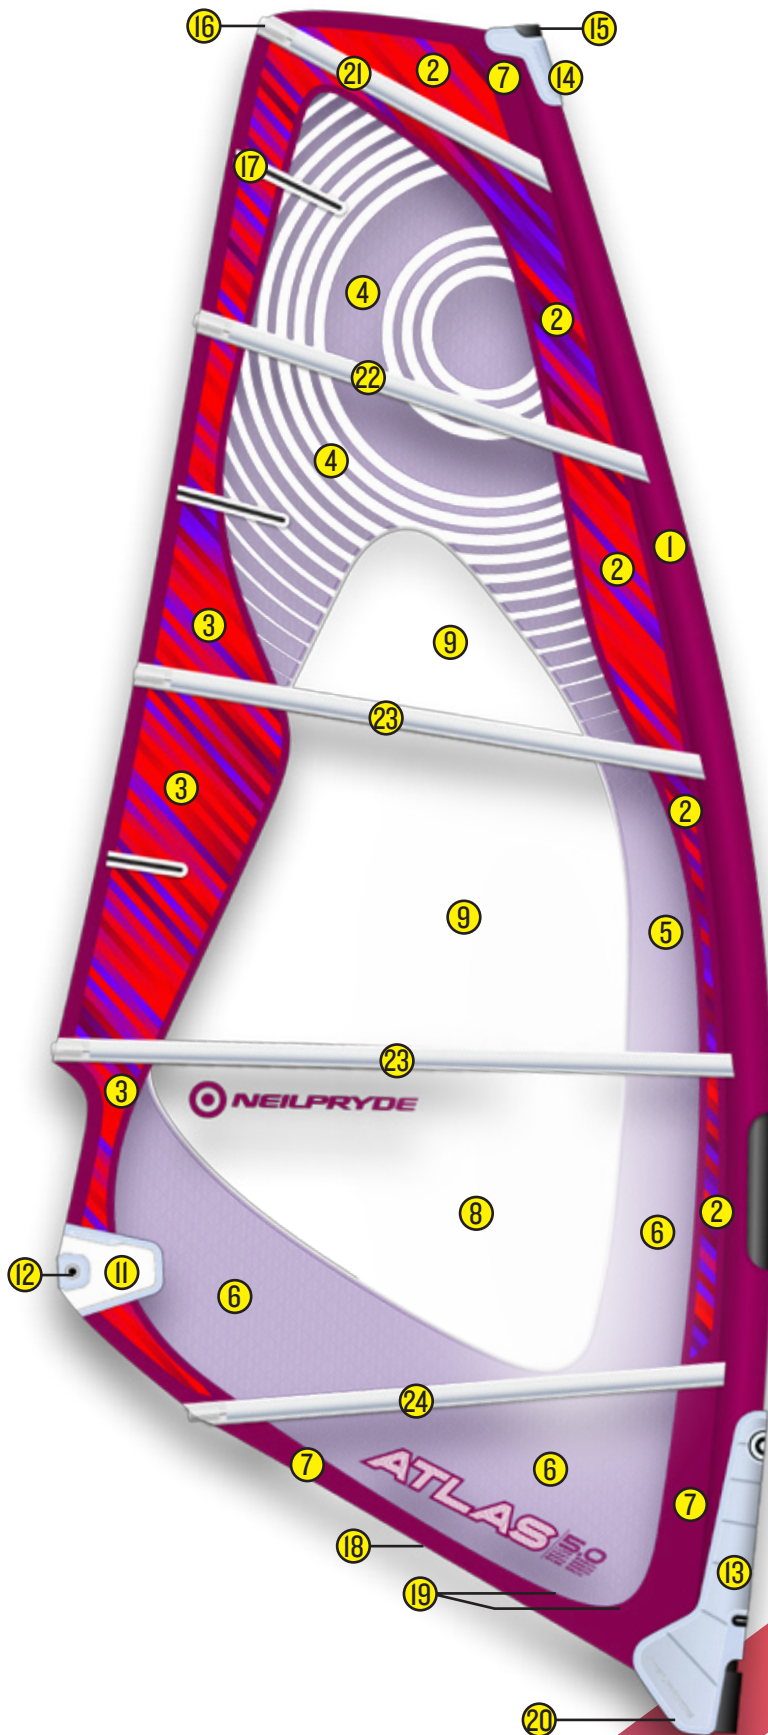

Wave Sail 2011 Spare Parts

ATLAS

Material Description

Part Code

1. Luff Glide	C4	BPFGL11/C4
	C5	BPFGL11/C5
2. X-Ply Full Print 5 mil	C4	BPVEFP125/2011/C4
	C5	BPVEFP125/2011/C5
3. X-Ply Full Print 4 mil	C4	BPVEFP100/2011/C4
	C5	BPVEFP100/2011/C5
4. 4 mill silver X-ply with internal print bullseye	4.7 and smaller	BPBEXPATA
	5.0 and bigger	BPBEXPATB
5. X-ply Silver 5 mil (metallic silver x-ply)		BPVEMX125
6. X-ply Silver 4 mil (metallic silver x-ply)		BPVEMX100
7. Mark-cloth (Adhesive Fabric)	C4	BPFMC11/C4
	C5	BPFMC11/C5
8. 6 Mil Monofilm		BPFKF150
9. 5 Mil MonoFilm		BPFKF125
11. EVA/Kevlar Clew Patch Wave/X-Over		BPFCF10WA
12. Eyelet		BPCRSPG20
13. 2011 Tack Fairing		BPFAIR10K
14. 2011 Head Fairing		BPFAIR10P
15. Mast Plug Conical/Sails With VarioHead		BP830
16. 45mm wide pre-sewn clear batcam Batten Tensioner Rod		BP801/2
		Shave Protector
		BP5BATCHA
17. 30cm fiberglass mini leech batten		BPFLBAT30
18. Foot Piping	C4	BPFPIPING/2011/C4
	C5	BPFPIPING/2011/C5
19. Seam protector piping	C4	BPPIPING/2011/C4
	C5	BPPIPING/2011/C5
20. Tripple Roler Tack pulley		BPTF47
21. Rod Batten M12 1000mm		BPBM121B
22. Rod Batten C3 1500mm		BPBC32B
23. Rod Batten R22 2000mm		BPBR223B
24. Rod Batten R52 Skinny 2000mm		BPBR52T3B