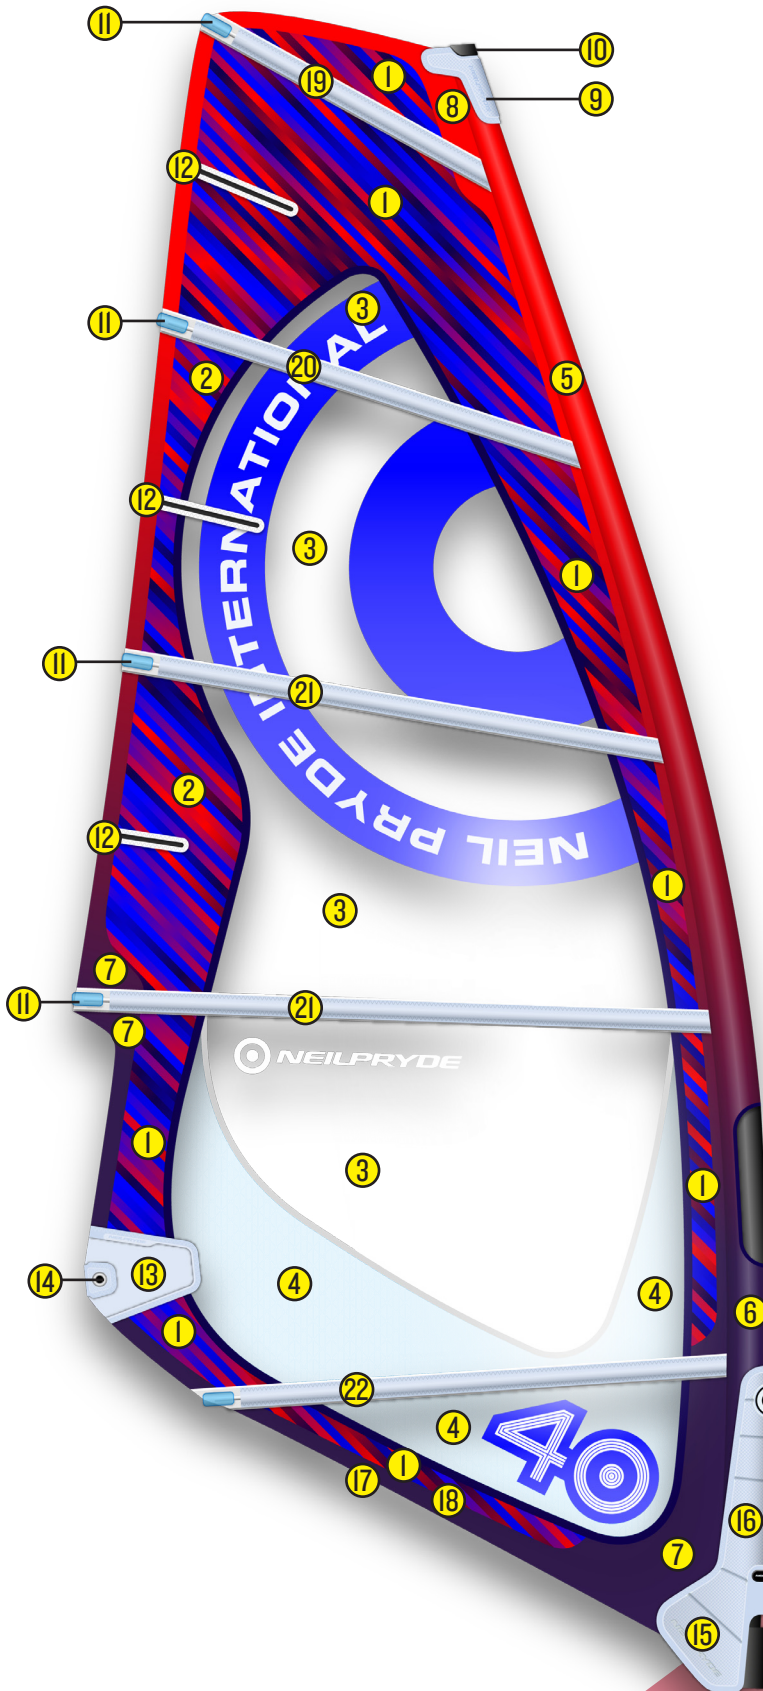

# Wave Sail 2011 Spare Parts

## Material Description

## Part Code

1. X-Ply Full Print 5 mil	BPVEFP125/C7
2. X-Ply Full Print 4 mil	BPVEFP100/C7
3. 6 Mil Monofilm	BPFKF150
4. X-ply Silver 5 mil (metallic silver x-ply)	BPVEMX125
5. LuffGlide Red	BPFGLI1/C1
6. Luffglide Purple	BPFGLI1/C2
7. Mark-cloth (Adhesive Fabric)	BPFMC11/C2
8. Mark-cloth (Adhesive Fabric)	BPFMC11/C1
9. 2011 Head Fairing	BPFAIR10P
10. Mast Plug Conical	BP830
11. 45mm wide pre-sewn clear batcam	BPBCAMCB
Batten Tensioner Rod	BP801/2
Shave Protector	BP5BATCHA
12. 30cm fiberglass mini leech batten	BPFLBAT30
13. EVA/Kevlar Clew Patch Wave/X-Over	BPFCE10WA
14. Eyelet	BPCRSPG20
15. Tripple Roler Tack pulley	BPTF47
16. 2011 Tack Fairing	BPFAIR10K
17. Foot Piping	BPFPIPING/2011/C2
18. Seam protector piping	BPPIPING/2011/C2
19. Rod Batten M12 1000mm	BPBM121B
20. Rod Batten C3 1500mm	BPBC32B
21. Rod Batten R22 2000mm	BPBR223B
22. Rod Batten R52 Skinny 2000mm	BPBR52T3B

Please note that the 4.5 and 4.2 only have 4 battens and will only use 1 #21 batten above the boom