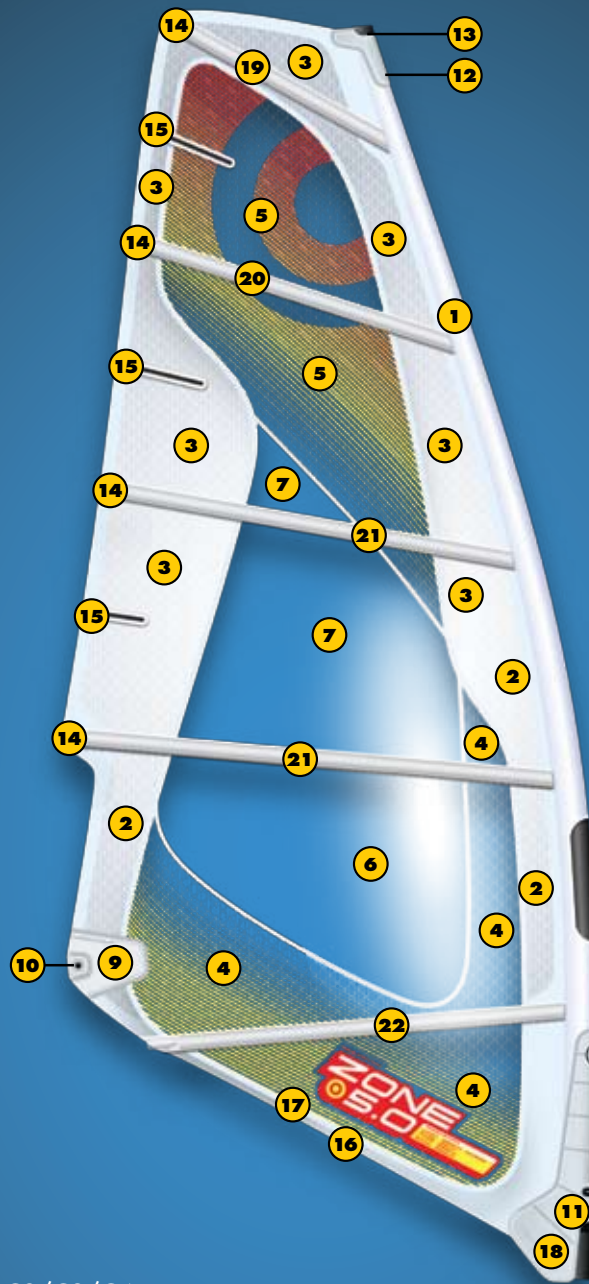

ZONE

SPARE PARTS

23 is for all tone on tone Mark-Cloth C2/C3/C4

1	Luff Glide		12	2010 Head Fairing	BPAIR10TP
	C2	BPFGL10PEARL	13	Mast Plug Conical/Sails With VarioHead	BP830/BP870
	C3	BPFGL5RF	14	Bat Cam	BPBATCAMB
	C4	BPFGL10PUR		Batten Tensioner Rod	BP801/2
2	X-Ply Colour 5 mil			Shave Protector	BP5BATCHA
	C2	BPFVE125PEARL	15	Carbon Mini Leech batten	BPCLBAT40
	C3	BPFVE125RED	16	Foot Piping	BPUIPING-GREY
	C4	BPFVE125PUR	17	Seam protector piping	
3	X-Ply Colour 4 mil			C2	BPIPINGPEARL
	C2	BPFVE100PEARL		C3	BPIPINGRED
	C3	BPFVE100RED		C4	BPIPINGPUR
	C4	BPFVE100PUR	18	Tripple Roler Tack pulley	BPTF47
4	X-ply Clear 5 mil	BPFVE125CLR	19	Rod Batten M12	BPBM121B
5	X-Ply Clear 4 mil	PFVE100CLR	20	Rod Batten C3	BPBC32B
6	6 Mil Monofilm	BPFKF150	21	Rod Batten R22	BPBR221B
7	5 Mil MonoFilm	BPFKF125	22	Rod Batten R52 Skinny	BPBR52T3B
8	4 Mil Spectra X-Ply	BPFVE100SPEC	23	Mark-cloth (Adhesive Fabric)	
9	EVA/Kevlar Clew Patch Wave/X-Over	BPFVEA10WA		C2	BPFMC540PEARL
10	Eyelet	BPEY-PG20		C3	BPFMC546R
11	2010 Tack Fairing	BPAIR10TK		C4	BPFMC540DKPU