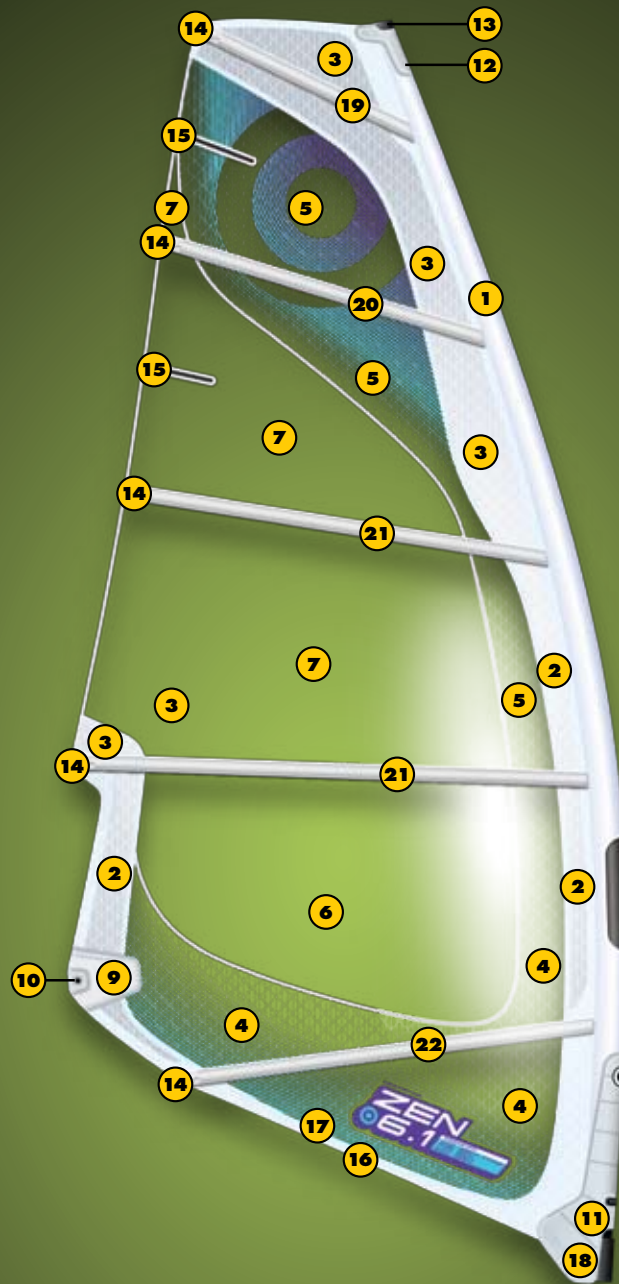

ZEN

SPARE PARTS

23 is for all tone on tone Mark-Cloth C2/C3/C4

1	Luff Glide		12	2010 Head Fairing	BPFAIR10TP
	C2	BPFGL10PEARL	13	Mast Plug Conical/Sails With VarioHead	BP830/BP870
	C3	BPFGL5RF	14	Bat Cam	BPBATCAMB
	C4	BPFGL10PUR		Batten Tensioner Rod	BP801/2
2	X-Ply Colour 5 mil			Shave Protector	BP5BATCHA
	C2	BPFVE125PEARL	15	Carbon Mini Leech batten	BPCLBAT40
	C3	BPFVE125RED	16	Foot Piping	BPUIPING-GREY
	C4	BPFVE125PUR	17	Seam protector piping	
3	X-Ply Colour 4 mil			C2	BPIPINGPEARL
	C2	BPFVE100PEARL		C3	BPIPINGRED
	C3	BPFVE100RED		C4	BPIPINGPUR
	C4	BPFVE100PUR	18	Tripple Roler Tack pulley	BPTF47
4	X-ply Clear 5 mil	BPFVE125CLR	19	Rod Batten M12	BPBM121B
5	X-Ply Clear 4 mil	PFVE100CLR	20	Rod Batten C3	BPBC32B
6	6 Mil Monofilm	BPFKF150	21	Rod Batten R22	BPBR221B
7	5 Mil MonoFilm	BPFKF125	22	Rod Batten R52 Skinny	BPBR52T3B
8	4 Mil Spectra X-Ply	BPFVE100SPEC	23	Mark-cloth (Adhesive Fabric)	
9	EVA/Kevlar Clew Patch Wave/X-Over	BPFEVA10WA		C2	BPFMC540PEARL
10	Eyelet	BPEY-PG20		C3	BPFMC546R
11	2010 Tack Fairing	BPFAIR10TK		C4	BPFMC540DKPU