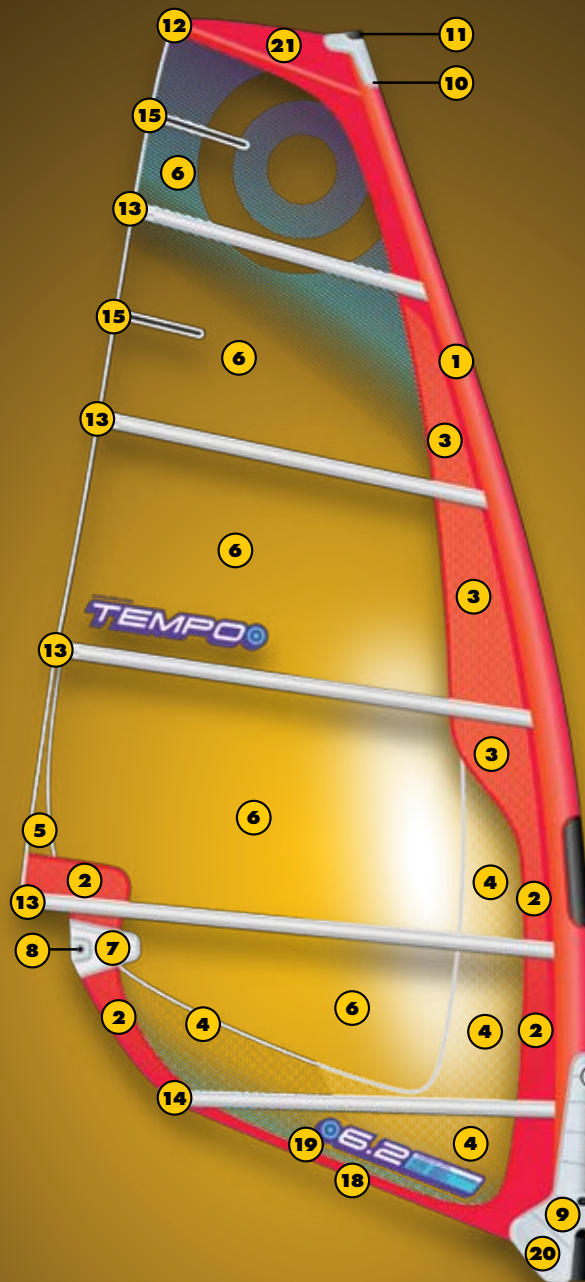

TEMPO

SPARE PARTS

21 is for all tone on tone Mark-Cloth C2/C3

1	Luff Glide		12	Flex Head Screw set.	BP601
	C2	BPFGL10PEARL	13	Bat Cam	BPBATCAML
	C3	BPFGL5RF		Batten Tensioner Tube	BP871/2
2	X-Ply Colour 5 mil			Shave Protector	BP5BATCHA
	C2	BPFVE125PEARL	14	Bat Cam	BPBATCAMB
	C3	BPFVE125RED		Batten Tensioner Rod	BP801/2
3	X-Ply Colour 4 mil			Shave Protector	BP5BATCHA
	C2	BPFVE100PEARL	15	Carbon Mini Leech batten	BPCLBAT40
	C3	BPFVE100RED	16	Ultra Cam Short C	BPUCAM-SC
4	Spectra X-ply 5 mil	BPFVE125SPEC	17	Ultra Cam Short B	BPUCAM-SB
5	2 Mil Kevlar X-Ply Leech Reinforcement	BPXPKIO5T	18	Foot Piping	BPUIPING-GREY
6	5 Mil MonoFilm	BPFKF125	19	Seam protector piping	
7	EVA/Kevlar Clew Patch Free-Ride	BPFEVA10FW		C2	BPPIPINGPEARL
8	Eyelet	BPEY-PG20		C3	BPPIPINGRED
9	2010 Tack Fairing	BPFAIR10TK	20	Tripple Roler Tack pulley	BPTF47
10	2010 Head Fairing	BPFAIR10TP	21	Mark-cloth (Adhesive Fabric)	
11	Mast Plug Conical	BP830		C2	BPFMC540PEARL
				C3	BPFMC546R