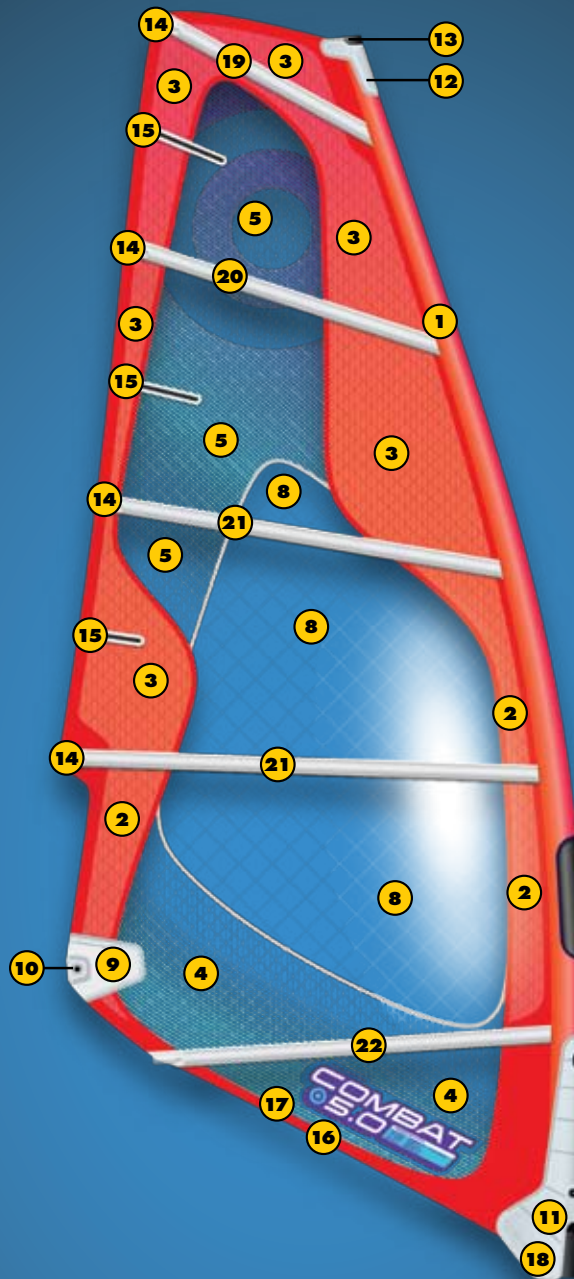

COMBAT

SPARE PARTS

23 is for all tone on tone Mark-Cloth C2/C3/C4

1	Luff Glide		12	2010 Head Fairing	BPFAIR10TP
	C2	BPFGL10PEARL	13	Mast Plug Conical/Sails With VarioHead	BP830/BP870
	C3	BPFGL5RF	14	Bat Cam	BPBATCAMB
	C4	BPFGL10PUR		Batten Tensioner Rod	BP801/2
2	X-Ply Colour 5 mil			Shave Protector	BP5BATCHA
	C2	BPFVE125PEARL	15	Carbon Mini Leech batten	BPCLBAT40
	C3	BPFVE125RED	16	Foot Piping	BPUIPING-GREY
	C4	BPFVE125PUR	17	Seam protector piping	
3	X-Ply Colour 4 mil			C2	BPIPINGPEARL
	C2	BPFVE100PEARL		C3	BPIPINGRED
	C3	BPFVE100RED		C4	BPIPINGPUR
	C4	BPFVE100PUR	18	Tripple Roler Tack pulley	BPTF47
4	X-ply Clear 5 mil	BPFVE125CLR	19	Rod Batten M12	BPBM121B
5	X-Ply Clear 4 mil	PFVE100CLR	20	Rod Batten C3	BPBC32B
6	6 Mil Monofilm	BPFKF150	21	Rod Batten R22	BPBR221B
7	5 Mil MonoFilm	BPFKF125	22	Rod Batten R52 Skinny	BPBR52T3B
8	4 Mil Spectra X-Ply	BPFVE100SPEC	23	Mark-cloth (Adhesive Fabric)	
9	EVA/Kevlar Clew Patch Wave/X-Over	BPFEVA10WA		C2	BPFMC540PEARL
10	Eyelet	BPEY-PG20		C3	BPFMC546R
11	2010 Tack Fairing	BPFAIR10TK		C4	BPFMC540DKPU