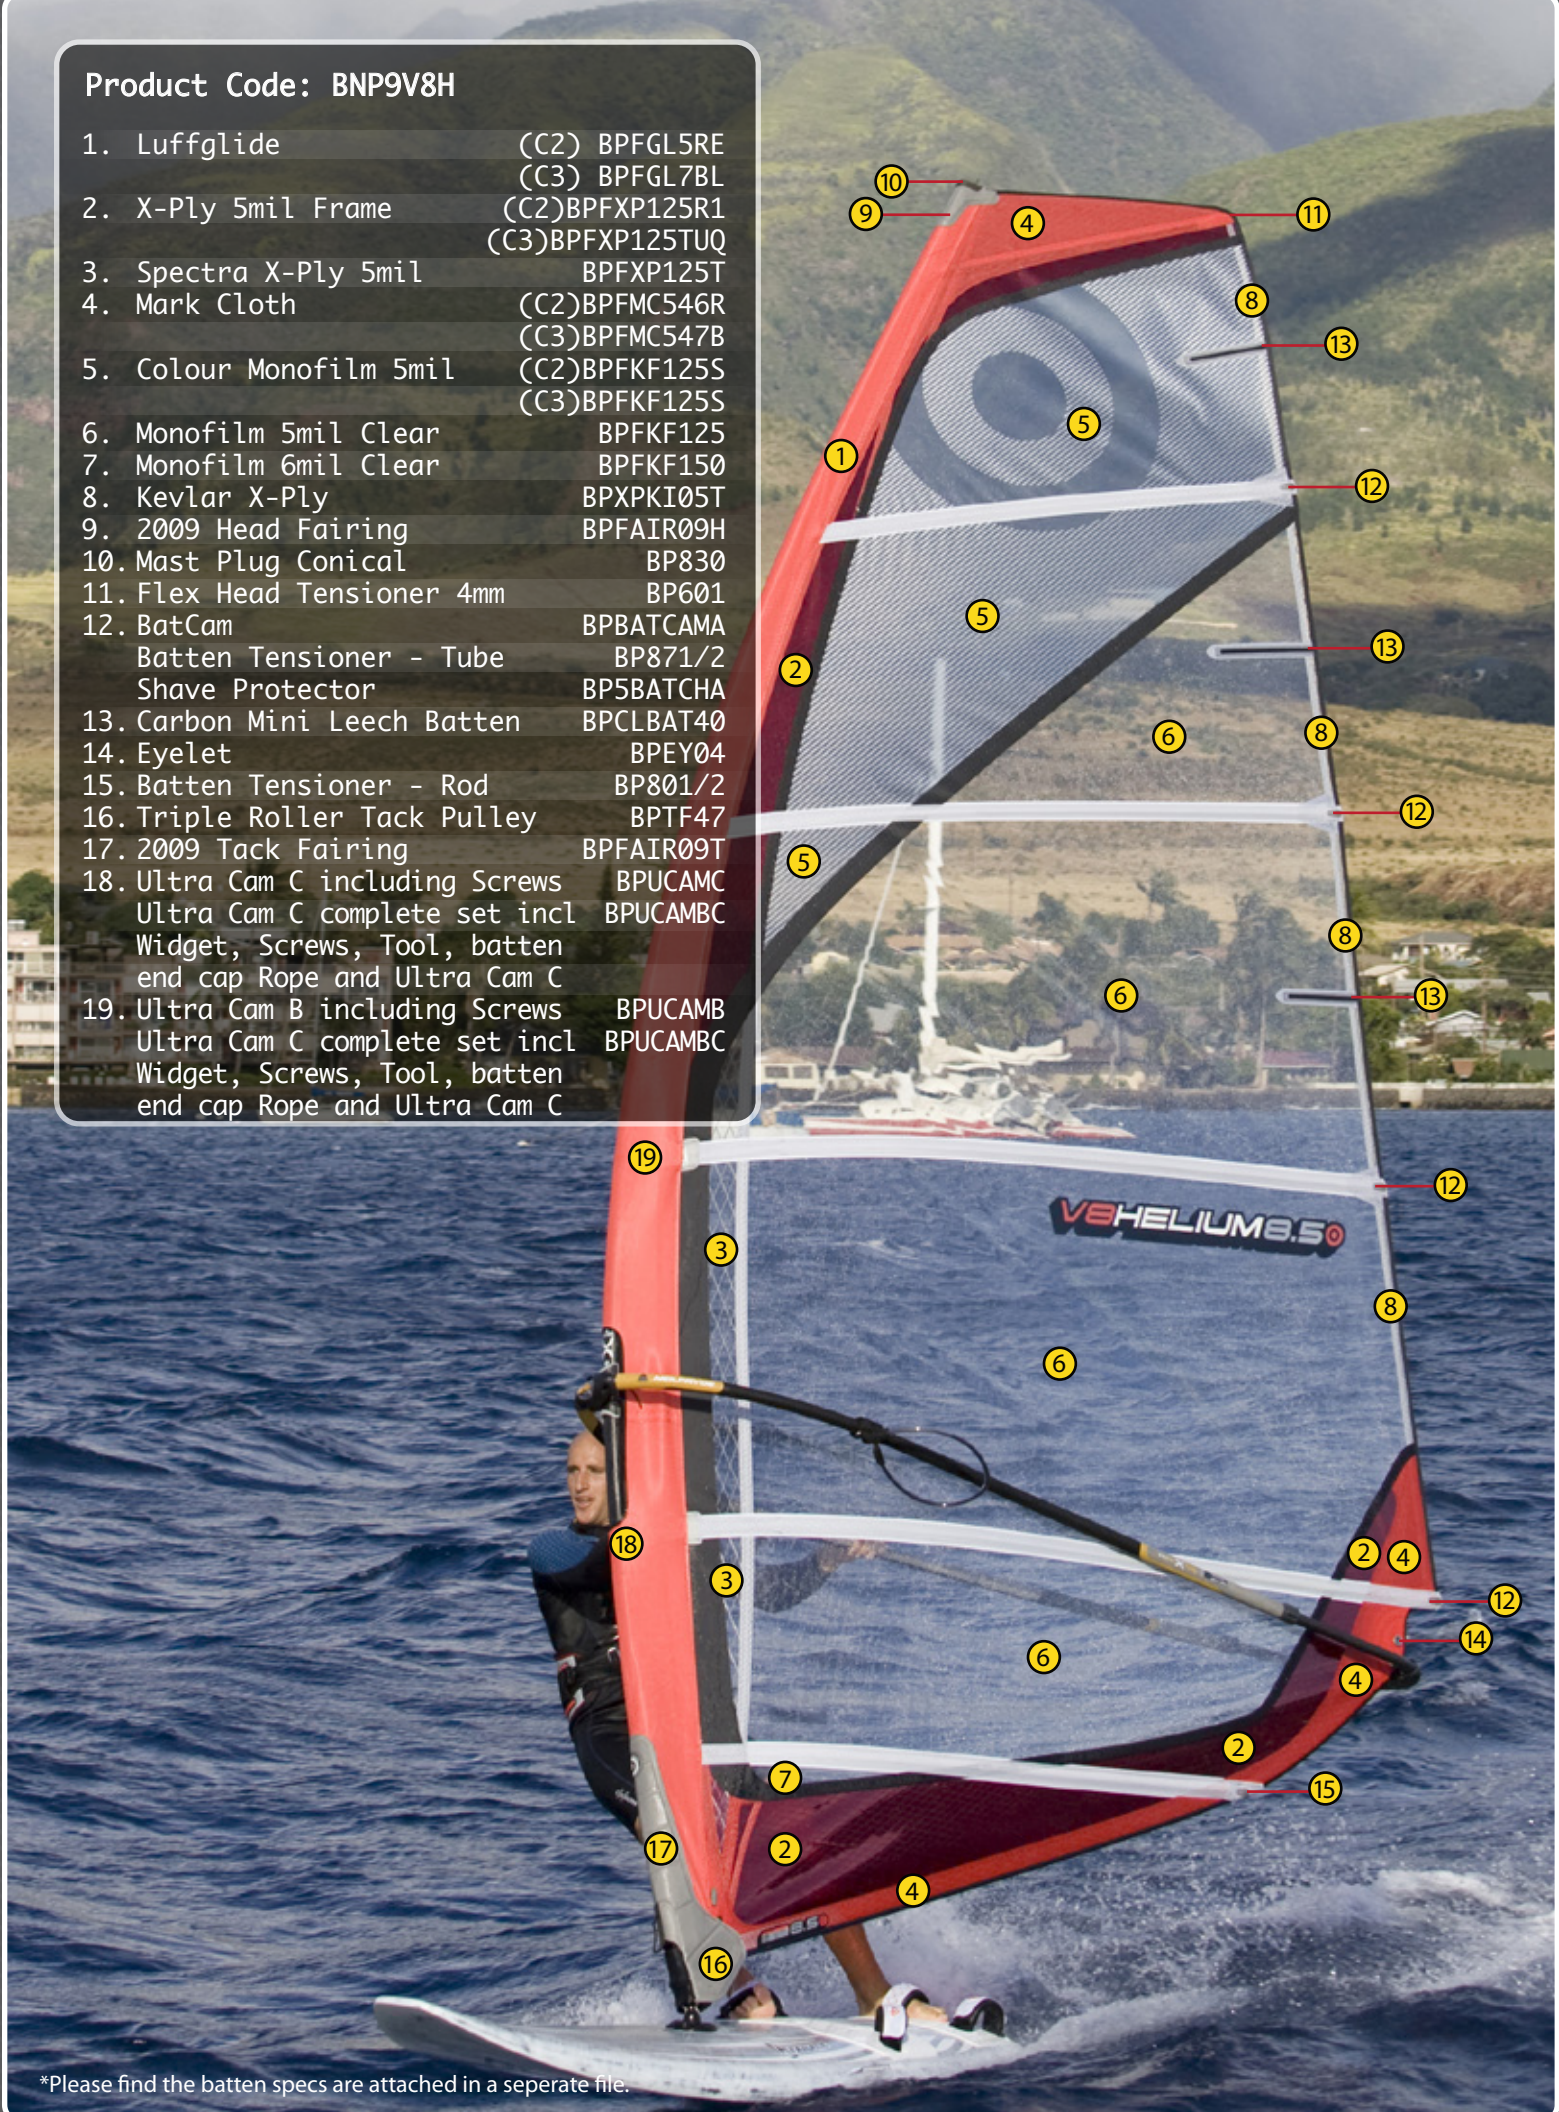

Product Code: BNP9V8H

- | | |
|----------------------------------|-----------------------------------|
| 1. Luffglide | (C2) BPFGL5RE
(C3) BPFGL7BL |
| 2. X-Ply 5mil Frame | (C2)BPFXP125R1
(C3)BPFXP125TUQ |
| 3. Spectra X-Ply 5mil | BPFXP125T |
| 4. Mark Cloth | (C2)BPFMC546R
(C3)BPFMC547B |
| 5. Colour Monofilm 5mil | (C2)BPFKF125S
(C3)BPFKF125S |
| 6. Monofilm 5mil Clear | BPFKF125 |
| 7. Monofilm 6mil Clear | BPFKF150 |
| 8. Kevlar X-Ply | BPXPKI05T |
| 9. 2009 Head Fairing | BPFAIR09H |
| 10. Mast Plug Conical | BP830 |
| 11. Flex Head Tensioner 4mm | BP601 |
| 12. BatCam | BPBATCAMA |
| Batten Tensioner - Tube | BP871/2 |
| Shave Protector | BP5BATCHA |
| 13. Carbon Mini Leech Batten | BPCLBAT40 |
| 14. Eyelet | BPEY04 |
| 15. Batten Tensioner - Rod | BP801/2 |
| 16. Triple Roller Tack Pulley | BPTF47 |
| 17. 2009 Tack Fairing | BPFAIR09T |
| 18. Ultra Cam C including Screws | BPUCAMC |
| Ultra Cam C complete set incl | BPUCAMBC |
| Widget, Screws, Tool, batten | |
| end cap Rope and Ultra Cam C | |
| 19. Ultra Cam B including Screws | BPUCAMB |
| Ultra Cam C complete set incl | BPUCAMBC |
| Widget, Screws, Tool, batten | |
| end cap Rope and Ultra Cam C | |

*Please find the batten specs are attached in a seperate file.