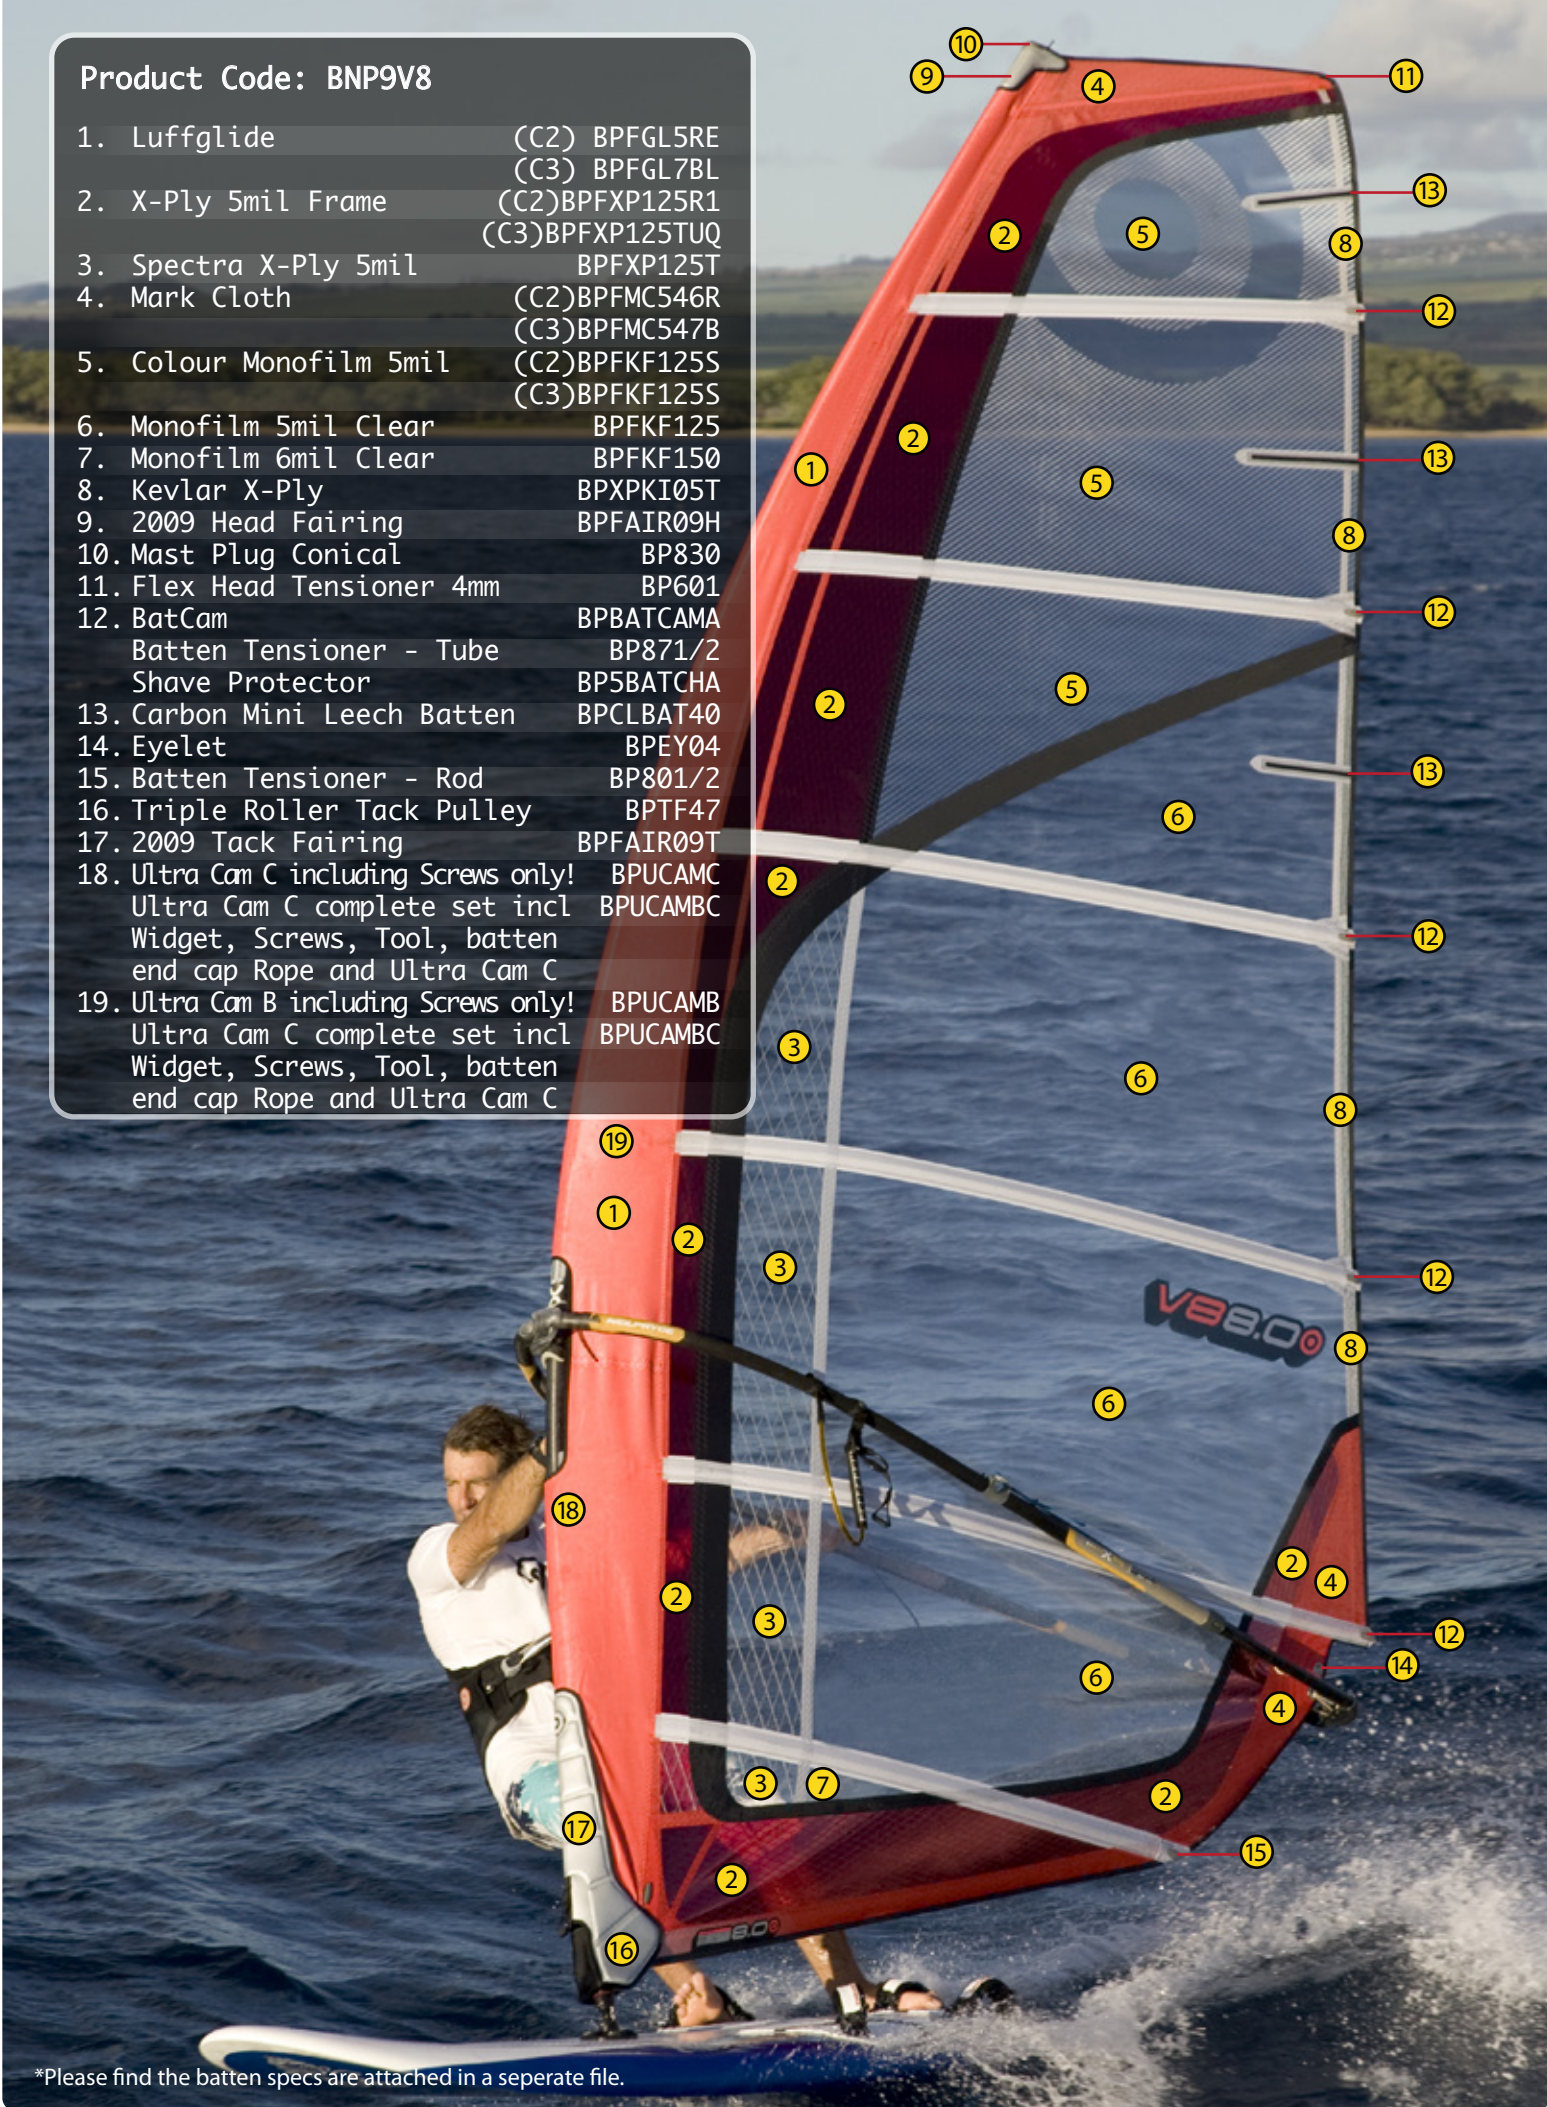

**Product Code: BNP9V8**

- |  |                                   |
|--|-----------------------------------|
| 1. Luffglide                           | (C2) BPFGL5RE<br>(C3) BPFGL7BL    |
| 2. X-Ply 5mil Frame                    | (C2)BPFXP125R1<br>(C3)BPFXP125TUQ |
| 3. Spectra X-Ply 5mil                  | BPFXP125T                         |
| 4. Mark Cloth                          | (C2)BPFMC546R<br>(C3)BPFMC547B    |
| 5. Colour Monofilm 5mil                | (C2)BPFKF125S<br>(C3)BPFKF125S    |
| 6. Monofilm 5mil Clear                 | BPFKF125                          |
| 7. Monofilm 6mil Clear                 | BPFKF150                          |
| 8. Kevlar X-Ply                        | BPXPKI05T                         |
| 9. 2009 Head Fairing                   | BPFAIR09H                         |
| 10. Mast Plug Conical                  | BP830                             |
| 11. Flex Head Tensioner 4mm            | BP601                             |
| 12. BatCam                             | BPBATCAMA                         |
| Batten Tensioner - Tube                | BP871/2                           |
| Shave Protector                        | BP5BATCHA                         |
| 13. Carbon Mini Leech Batten           | BPCLBAT40                         |
| 14. Eyelet                             | BPEY04                            |
| 15. Batten Tensioner - Rod             | BP801/2                           |
| 16. Triple Roller Tack Pulley          | BPTF47                            |
| 17. 2009 Tack Fairing                  | BPFAIR09T                         |
| 18. Ultra Cam C including Screws only! | BPUCAMC                           |
| Ultra Cam C complete set incl          | BPUCAMBC                          |
| Widget, Screws, Tool, batten           |                                   |
| end cap Rope and Ultra Cam C           |                                   |
| 19. Ultra Cam B including Screws only! | BPUCAMB                           |
| Ultra Cam C complete set incl          | BPUCAMBC                          |
| Widget, Screws, Tool, batten           |                                   |
| end cap Rope and Ultra Cam C           |                                   |