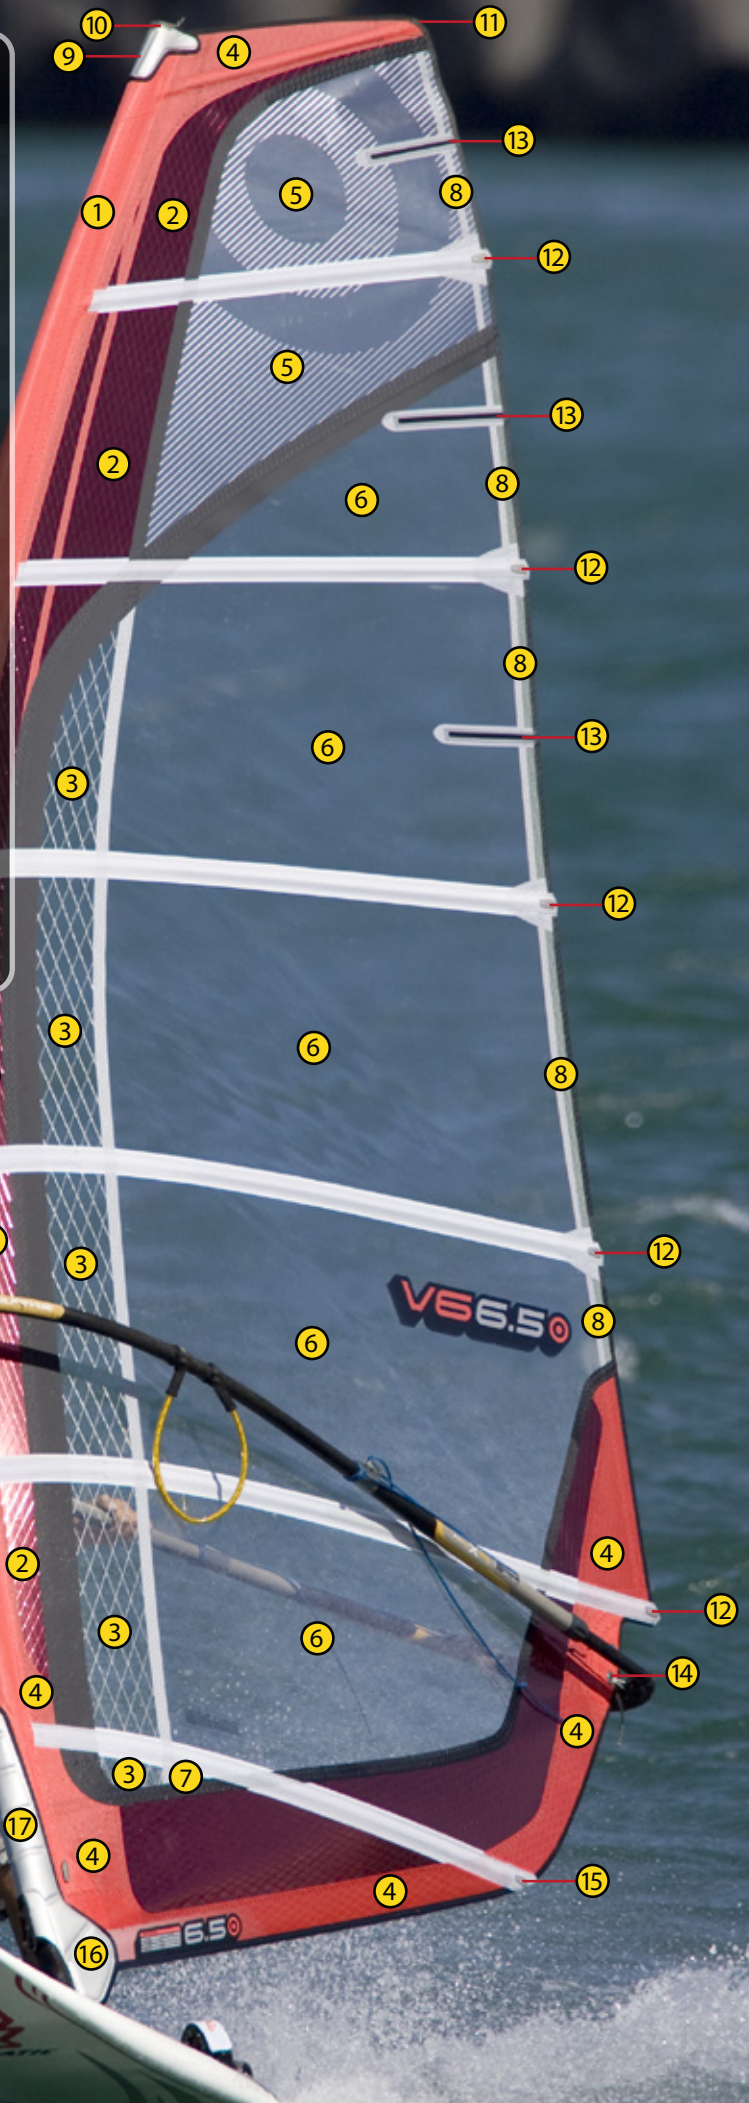

Product Code: BNP9HC

- | | |
|-------------------------------|-----------------------------------|
| 1. Luffglide | (C2) BPFGL5RE (C3) BPFGL7BL |
| 2. X-Ply 5mil Frame | (C2)BPFXP125R1 (C3)BPFXP125TUQ |
| 3. Spectra X-Ply 5mil | BPFXP125T |
| 4. Mark Cloth | (C2)BPFMC546R (C3)BPFMC547B |
| 5. Colour MonoFilm 5mil | (C2)BPFKF125S (C3)BPFKF125S |
| 6. Monofilm 5mil Clear | BPFKF125 |
| 7. Monofilm 6mil Clear | BPFKF150 |
| 8. Kevlar X-Ply | BPXPKI05T |
| 9. 2009 Head Fairing | BPFAIR09H |
| 10. Mast Plug Conical | BP830 |
| 11. Flex Head Tensioner 4mm | BP601 |
| 12. BatCam | BPBATCAMA |
| Batten Tensioner - Tube | BP871/2 |
| Shave Protector | BP5BATCHA |
| 13. Carbon Mini Leech Batten | BPCLBAT40 |
| 14. Eyelet | BPEY04 |
| 15. Batten Tensioner - Rod | BP801/2 |
| 16. Triple Roller Tack Pulley | BPTF47 |
| 17. 2009 Tack Fairing | BPFAIR09T |

*Please find the batten specs are attached in a separate file.

Product Code: BNP9V6

- | | |
|-------------------------------|-----------------------------------|
| 1. Luffglide | (C2) BPFGL5RE (C3) BPFGL7BL |
| 2. X-Ply 5mil Frame | (C2)BPFXP125R1 (C3)BPFXP125TUQ |
| 3. Spectra X-Ply 5mil | BPFXP125T |
| 4. Mark Cloth | (C2)BPFMC546R (C3)BPFMC547B |
| 5. Colour Monofilm 5mil | (C2)BPFKF125S (C3)BPFKF125S |
| 6. Monofilm 5mil Clear | BPFKF125 |
| 7. Monofilm 6mil Clear | BPFKF150 |
| 8. Kevlar X-Ply | BPXPKI05T |
| 9. 2009 Head Fairing | BPFAIR09H |
| 10. Mast Plug Conical | BP830 |
| 11. Flex Head Tensioner 4mm | BP601 |
| 12. BatCam | BPBATCAMA |
| Batten Tensioner - Tube | BP871/2 |
| Shave Protector | BP5BATCHA |
| 13. Carbon Mini Leech batten | BPCLBAT40 |
| 14. Eyelet | BPEY04 |
| 15. Batten Tensioner - Rod | BP801/2 |
| 16. Triple Roller Tack Pulley | BPTF47 |
| 17. 2009 Tack Fairing | BPFAIR09T |
| 18. InterCam Large | BP307R |
| InterCam Large Widget | BPBPEPI |
| 19. InterCam Small | BP602 |
| InterCam Small Widget | BPBPEPSI |