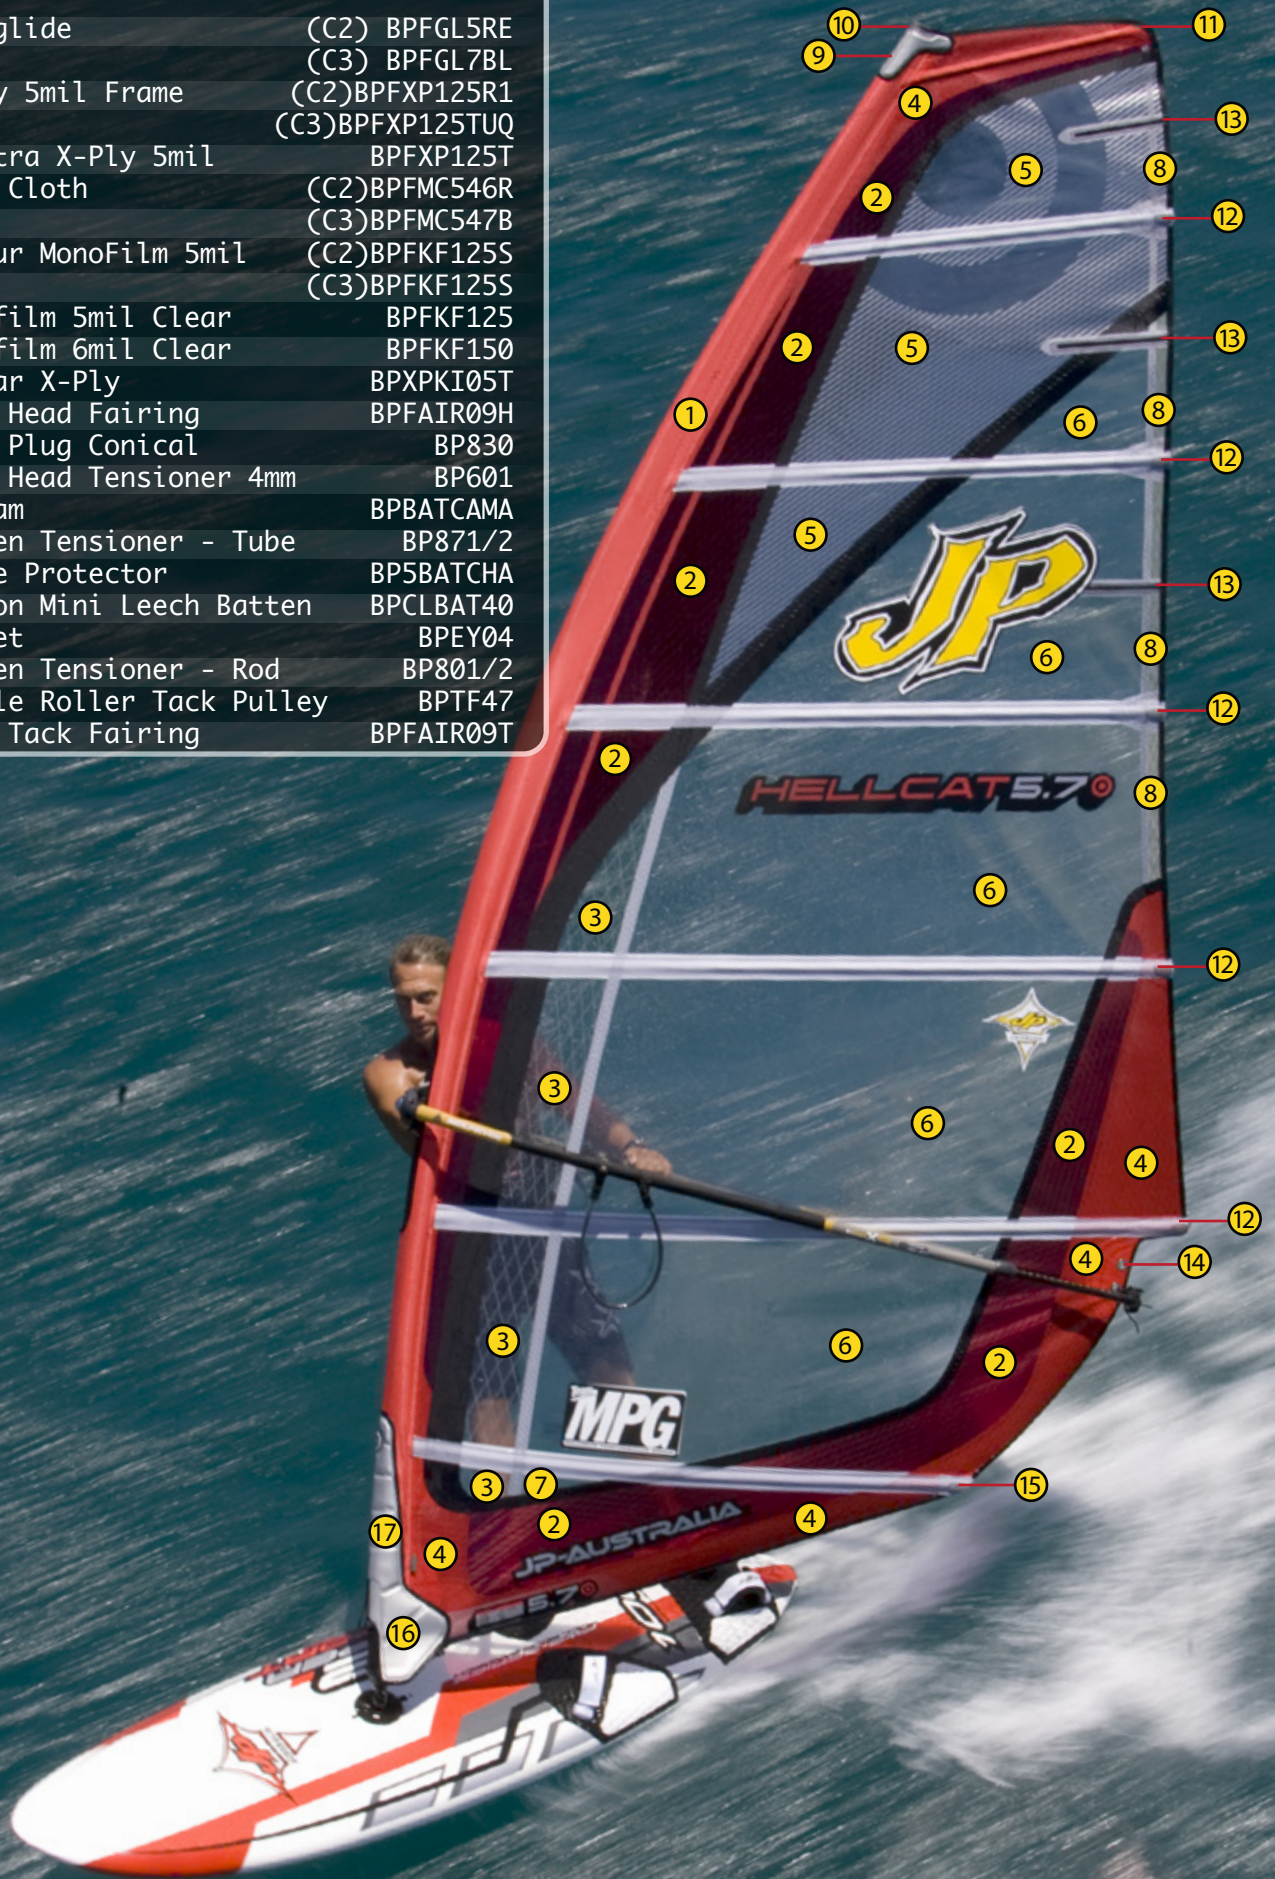

Product Code: BNP9HC

1. Luffglide	(C2) BPFGL5RE (C3) BPFGL7BL
2. X-Ply 5mil Frame	(C2)BPFXP125R1 (C3)BPFXP125TUQ
3. Spectra X-Ply 5mil	BPFXP125T
4. Mark Cloth	(C2)BPFMC546R (C3)BPFMC547B
5. Colour MonoFilm 5mil	(C2)BPFKF125S (C3)BPFKF125S
6. Monofilm 5mil Clear	BPFKF125
7. Monofilm 6mil Clear	BPFKF150
8. Kevlar X-Ply	BPXPKI05T
9. 2009 Head Fairing	BPFAIR09H
10. Mast Plug Conical	BP830
11. Flex Head Tensioner 4mm	BP601
12. BatCam	BPBATCAMA
Batten Tensioner - Tube	BP871/2
Shave Protector	BP5BATCHA
13. Carbon Mini Leech Batten	BPCLBAT40
14. Eyelet	BPEY04
15. Batten Tensioner - Rod	BP801/2
16. Triple Roller Tack Pulley	BPTF47
17. 2009 Tack Fairing	BPFAIR09T

*Please find the batten specs are attached in a separate file.