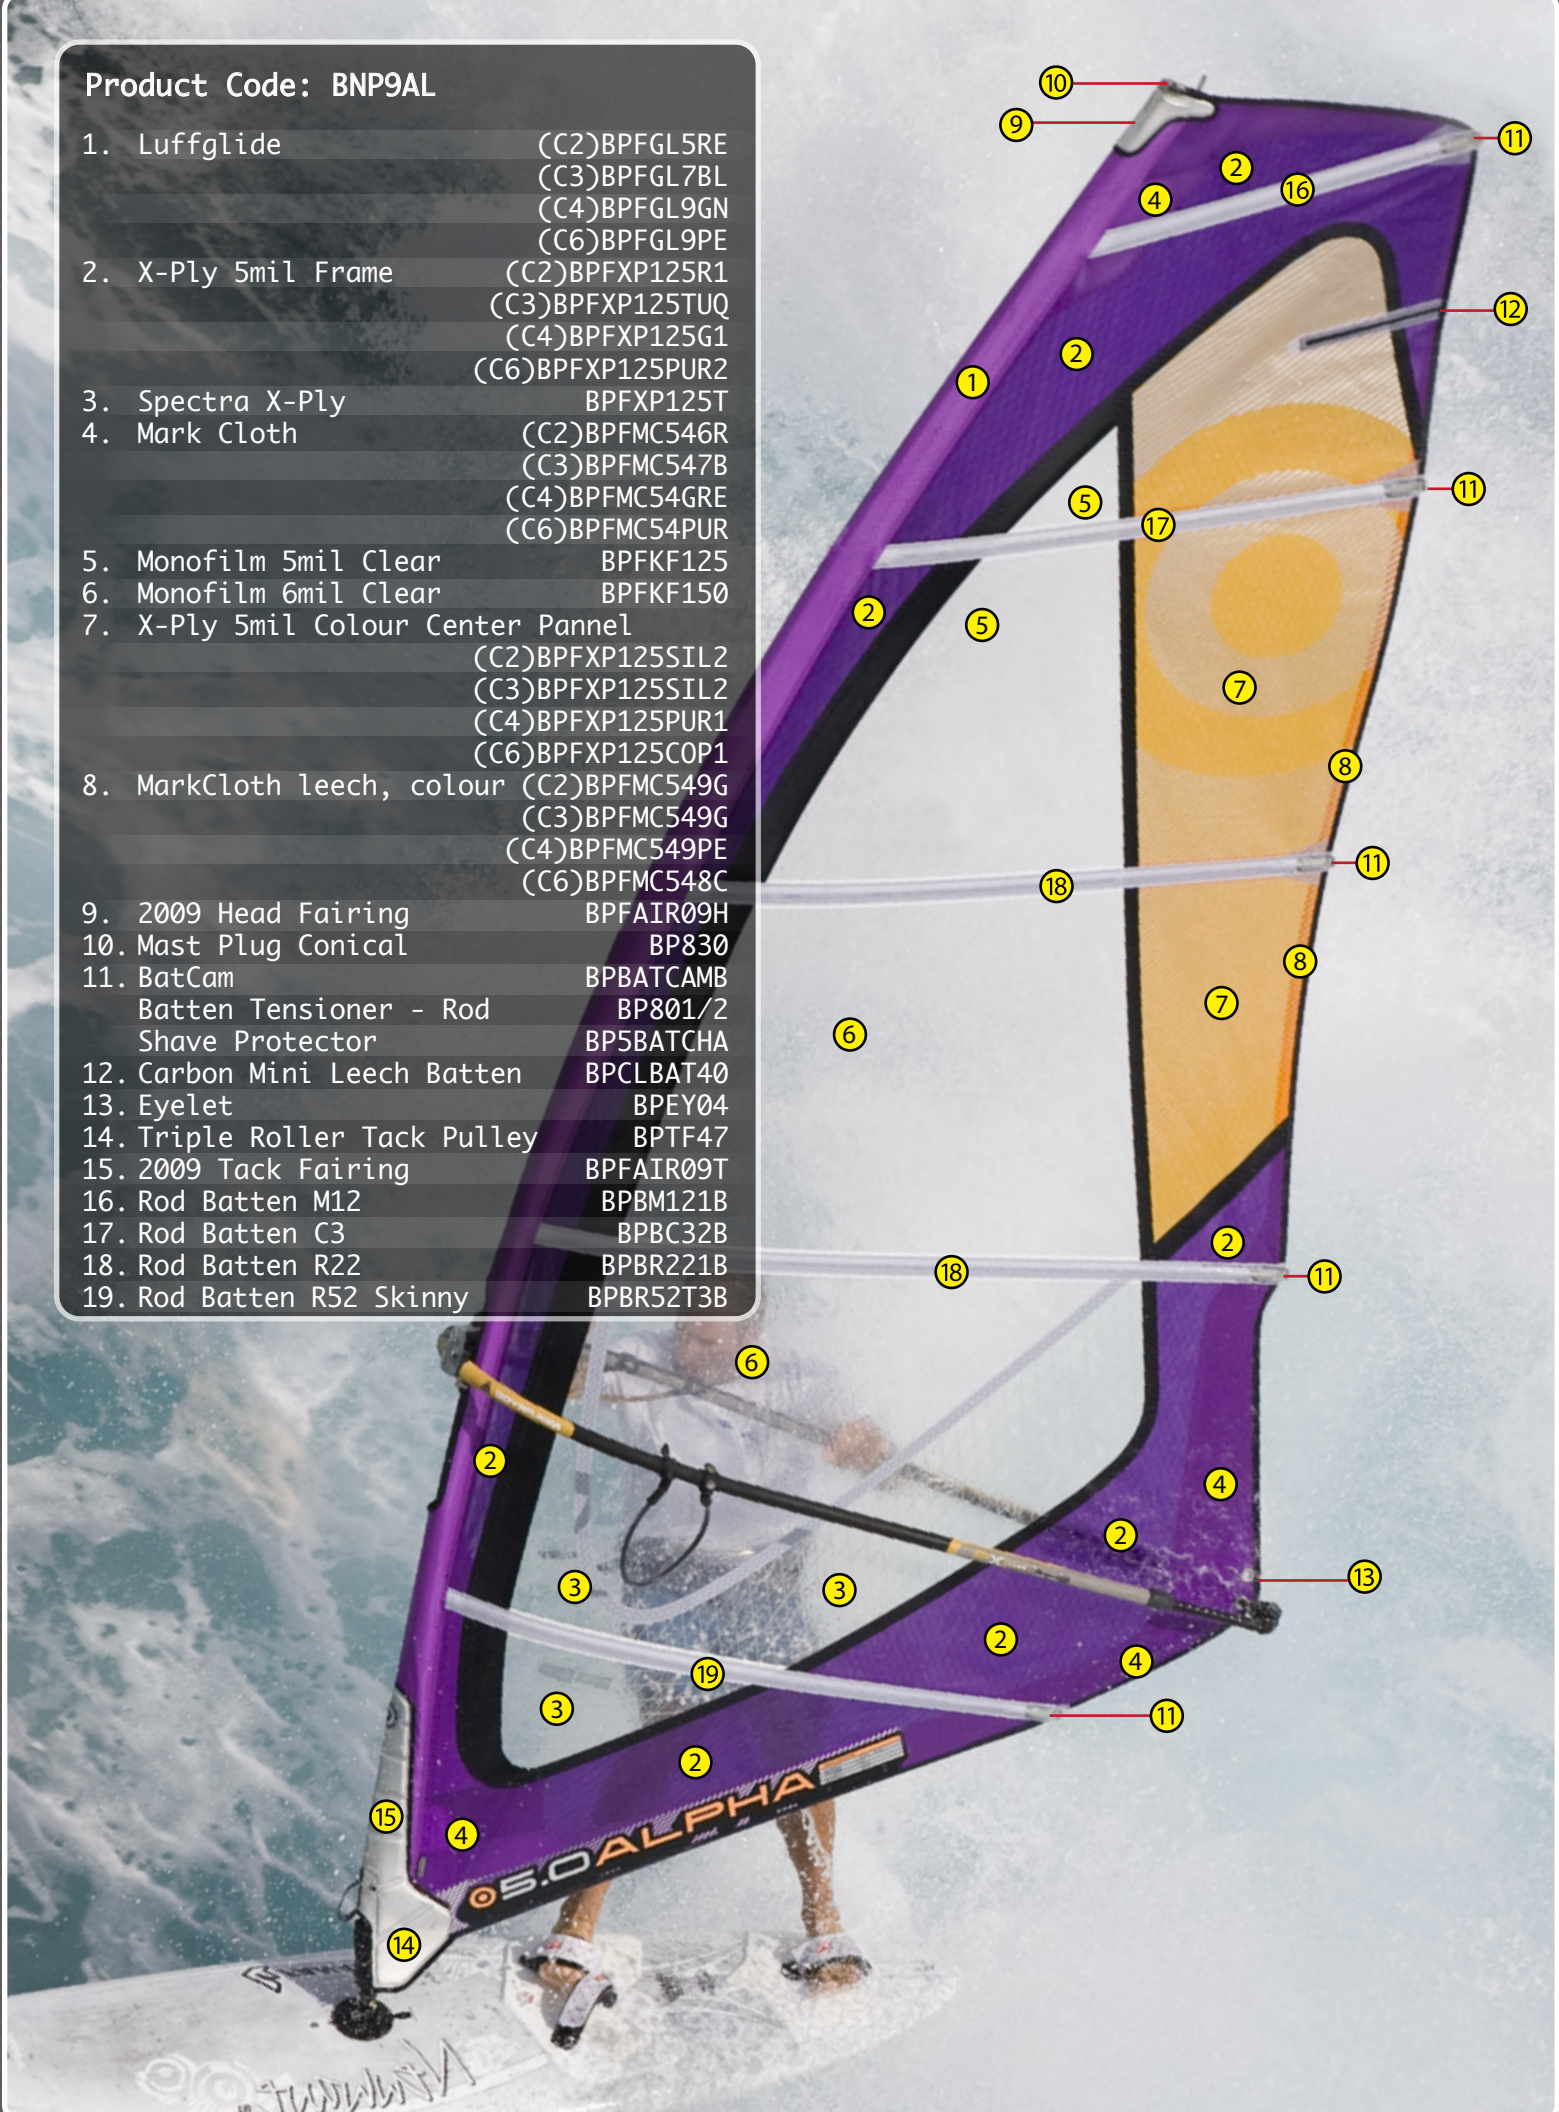

Product Code: BNP9AL

1. Luffglide	(C2)BPFG5RE (C3)BPFG7BL (C4)BPFG9GN (C6)BPFG9PE
2. X-Ply 5mil Frame	(C2)BPFXP125R1 (C3)BPFXP125TUQ (C4)BPFXP125G1 (C6)BPFXP125PUR2
3. Spectra X-Ply	BPFXP125T
4. Mark Cloth	(C2)BPFMC546R (C3)BPFMC547B (C4)BPFMC54GRE (C6)BPFMC54PUR
5. Monofilm 5mil Clear	BPFKF125
6. Monofilm 6mil Clear	BPFKF150
7. X-Ply 5mil Colour Center Panel	(C2)BPFXP125SIL2 (C3)BPFXP125SIL2 (C4)BPFXP125PUR1 (C6)BPFXP125COP1
8. MarkCloth leech, colour	(C2)BPFMC549G (C3)BPFMC549G (C4)BPFMC549PE (C6)BPFMC548C
9. 2009 Head Fairing	BPFAIR09H
10. Mast Plug Conical	BP830
11. BatCam	BPBATCAMB
Batten Tensioner - Rod	BP801/2
Shave Protector	BP5BATCHA
12. Carbon Mini Leech Batten	BPCLBAT40
13. Eyelet	BPEY04
14. Triple Roller Tack Pulley	BPTF47
15. 2009 Tack Fairing	BPFAIR09T
16. Rod Batten M12	BPBM121B
17. Rod Batten C3	BPBC32B
18. Rod Batten R22	BPBR221B
19. Rod Batten R52 Skinny	BPBR52T3B