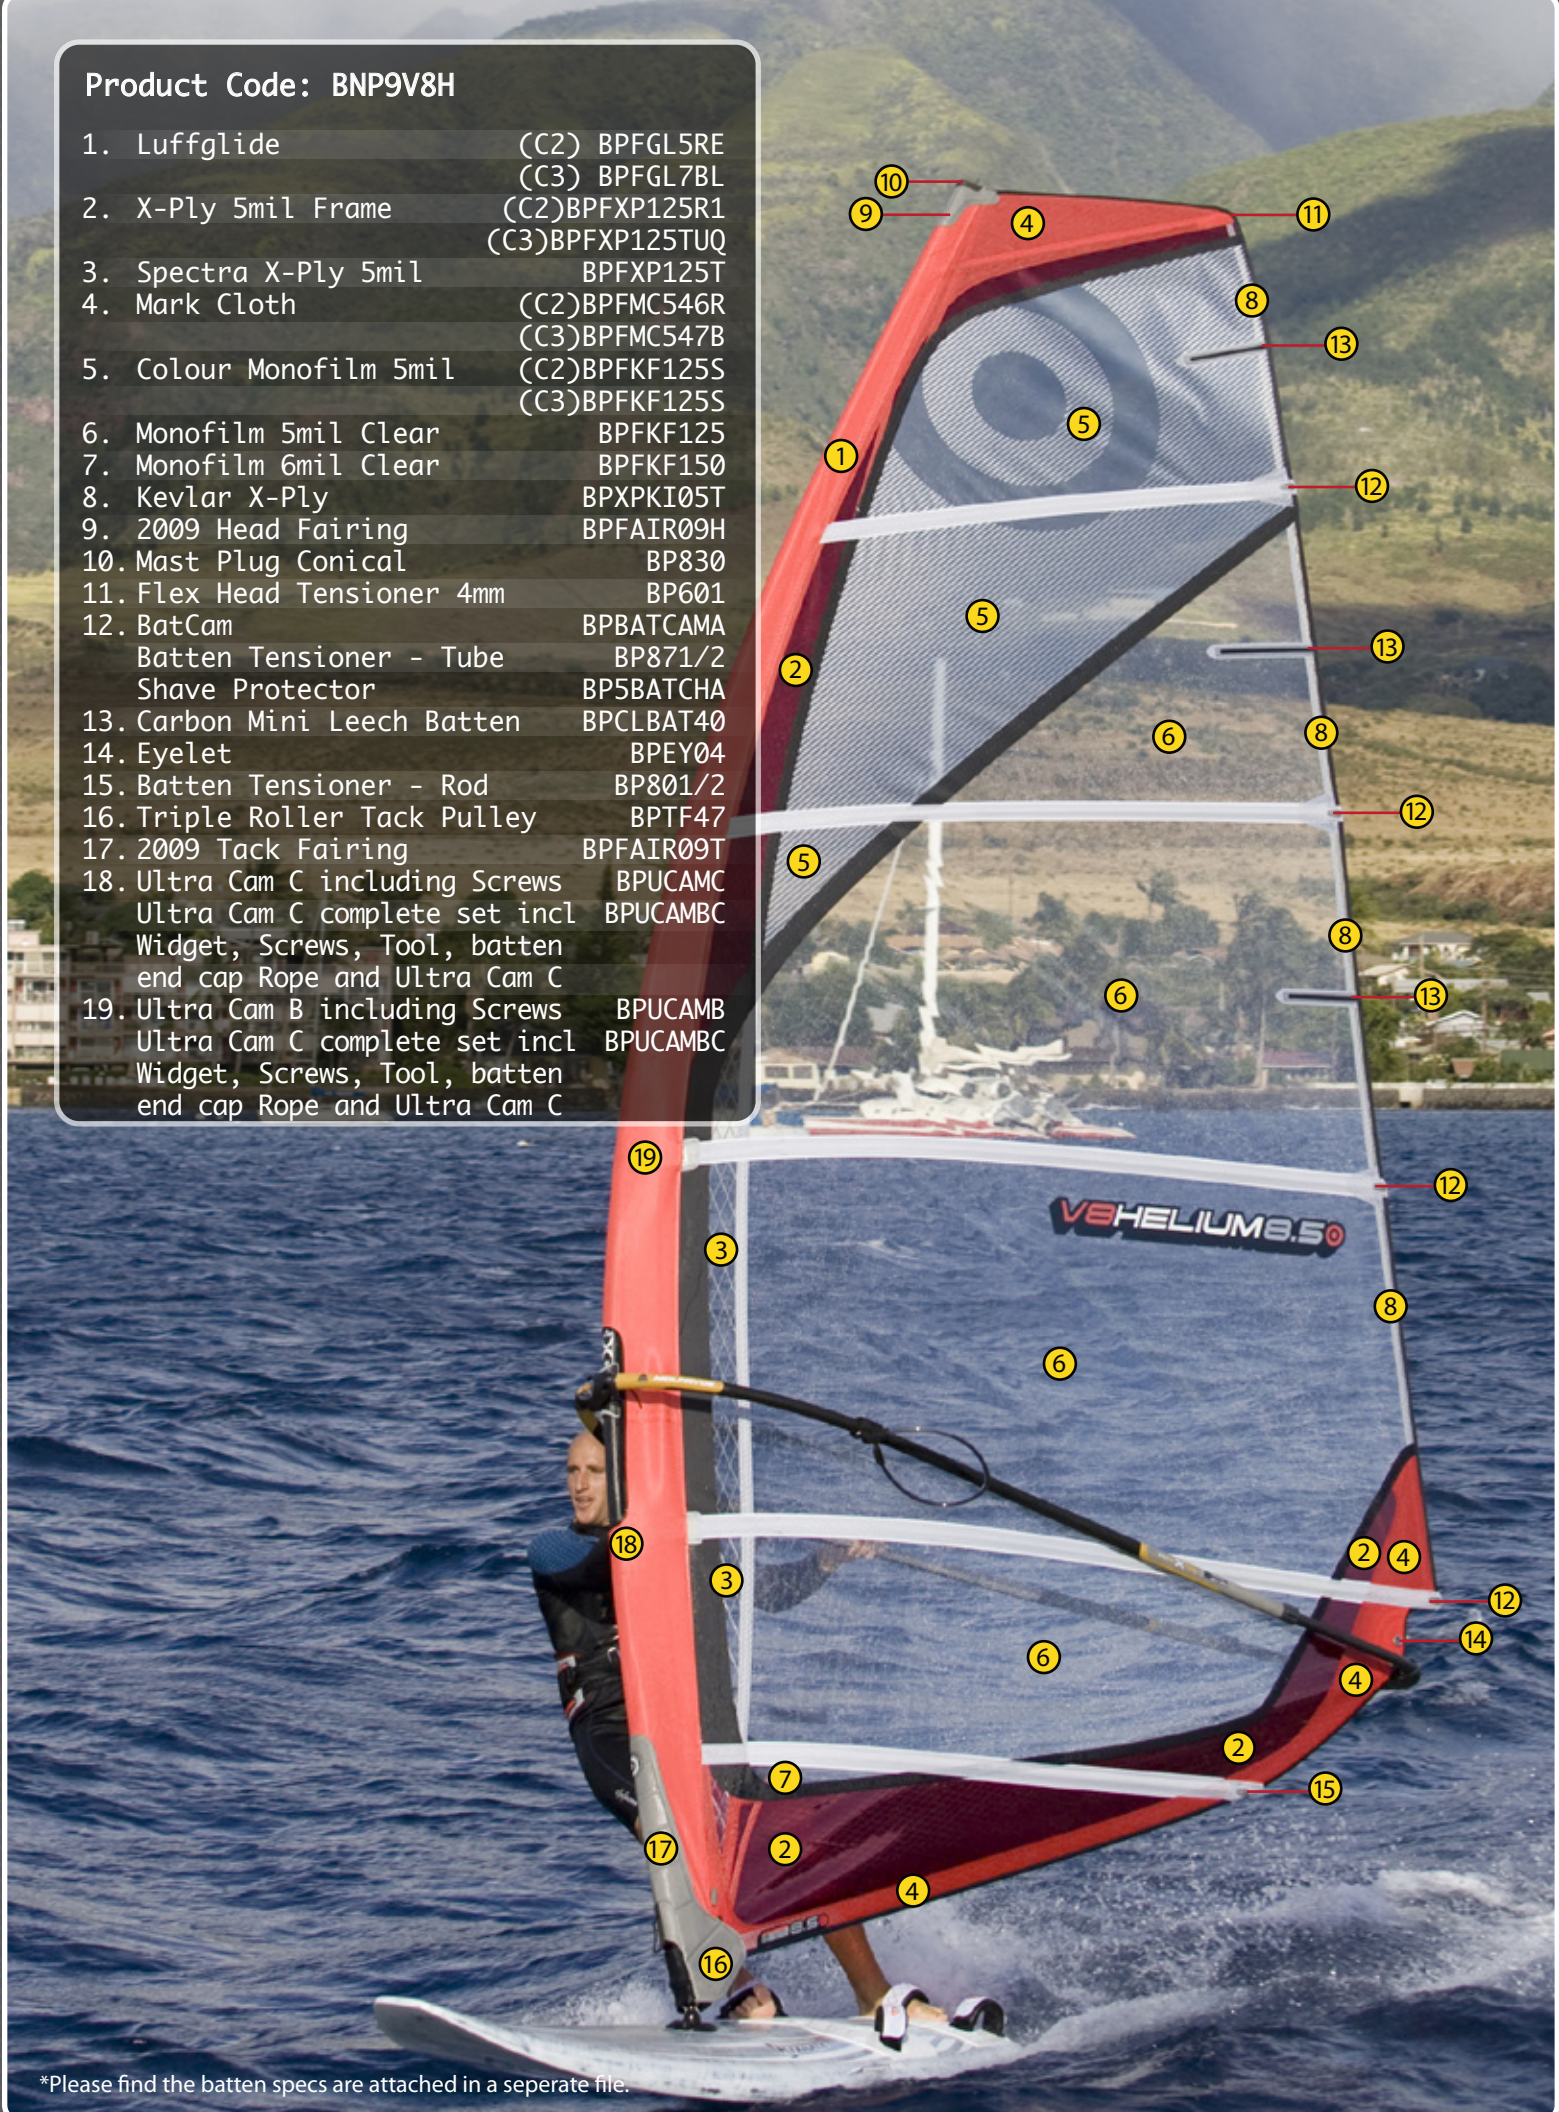

Product Code: BNP9V8H

1. Luffglide	(C2) BPFGL5RE (C3) BPFGL7BL
2. X-Ply 5mil Frame	(C2)BPFXP125R1 (C3)BPFXP125TUQ
3. Spectra X-Ply 5mil	BPFXP125T
4. Mark Cloth	(C2)BPFMC546R (C3)BPFMC547B
5. Colour Monofilm 5mil	(C2)BPFKF125S (C3)BPFKF125S
6. Monofilm 5mil Clear	BPFKF125
7. Monofilm 6mil Clear	BPFKF150
8. Kevlar X-Ply	BPXPKI05T
9. 2009 Head Fairing	BPFAIR09H
10. Mast Plug Conical	BP830
11. Flex Head Tensioner 4mm	BP601
12. BatCam	BPBATCAMA
Batten Tensioner - Tube	BP871/2
Shave Protector	BP5BATCHA
13. Carbon Mini Leech Batten	BPCLBAT40
14. Eyelet	BPEY04
15. Batten Tensioner - Rod	BP801/2
16. Triple Roller Tack Pulley	BPTF47
17. 2009 Tack Fairing	BPFAIR09T
18. Ultra Cam C including Screws	BPUCAMC
Ultra Cam C complete set incl	BPUCAMBC
Widget, Screws, Tool, batten	
end cap Rope and Ultra Cam C	
19. Ultra Cam B including Screws	BPUCAMB
Ultra Cam C complete set incl	BPUCAMBC
Widget, Screws, Tool, batten	
end cap Rope and Ultra Cam C	

*Please find the batten specs are attached in a seperate file.