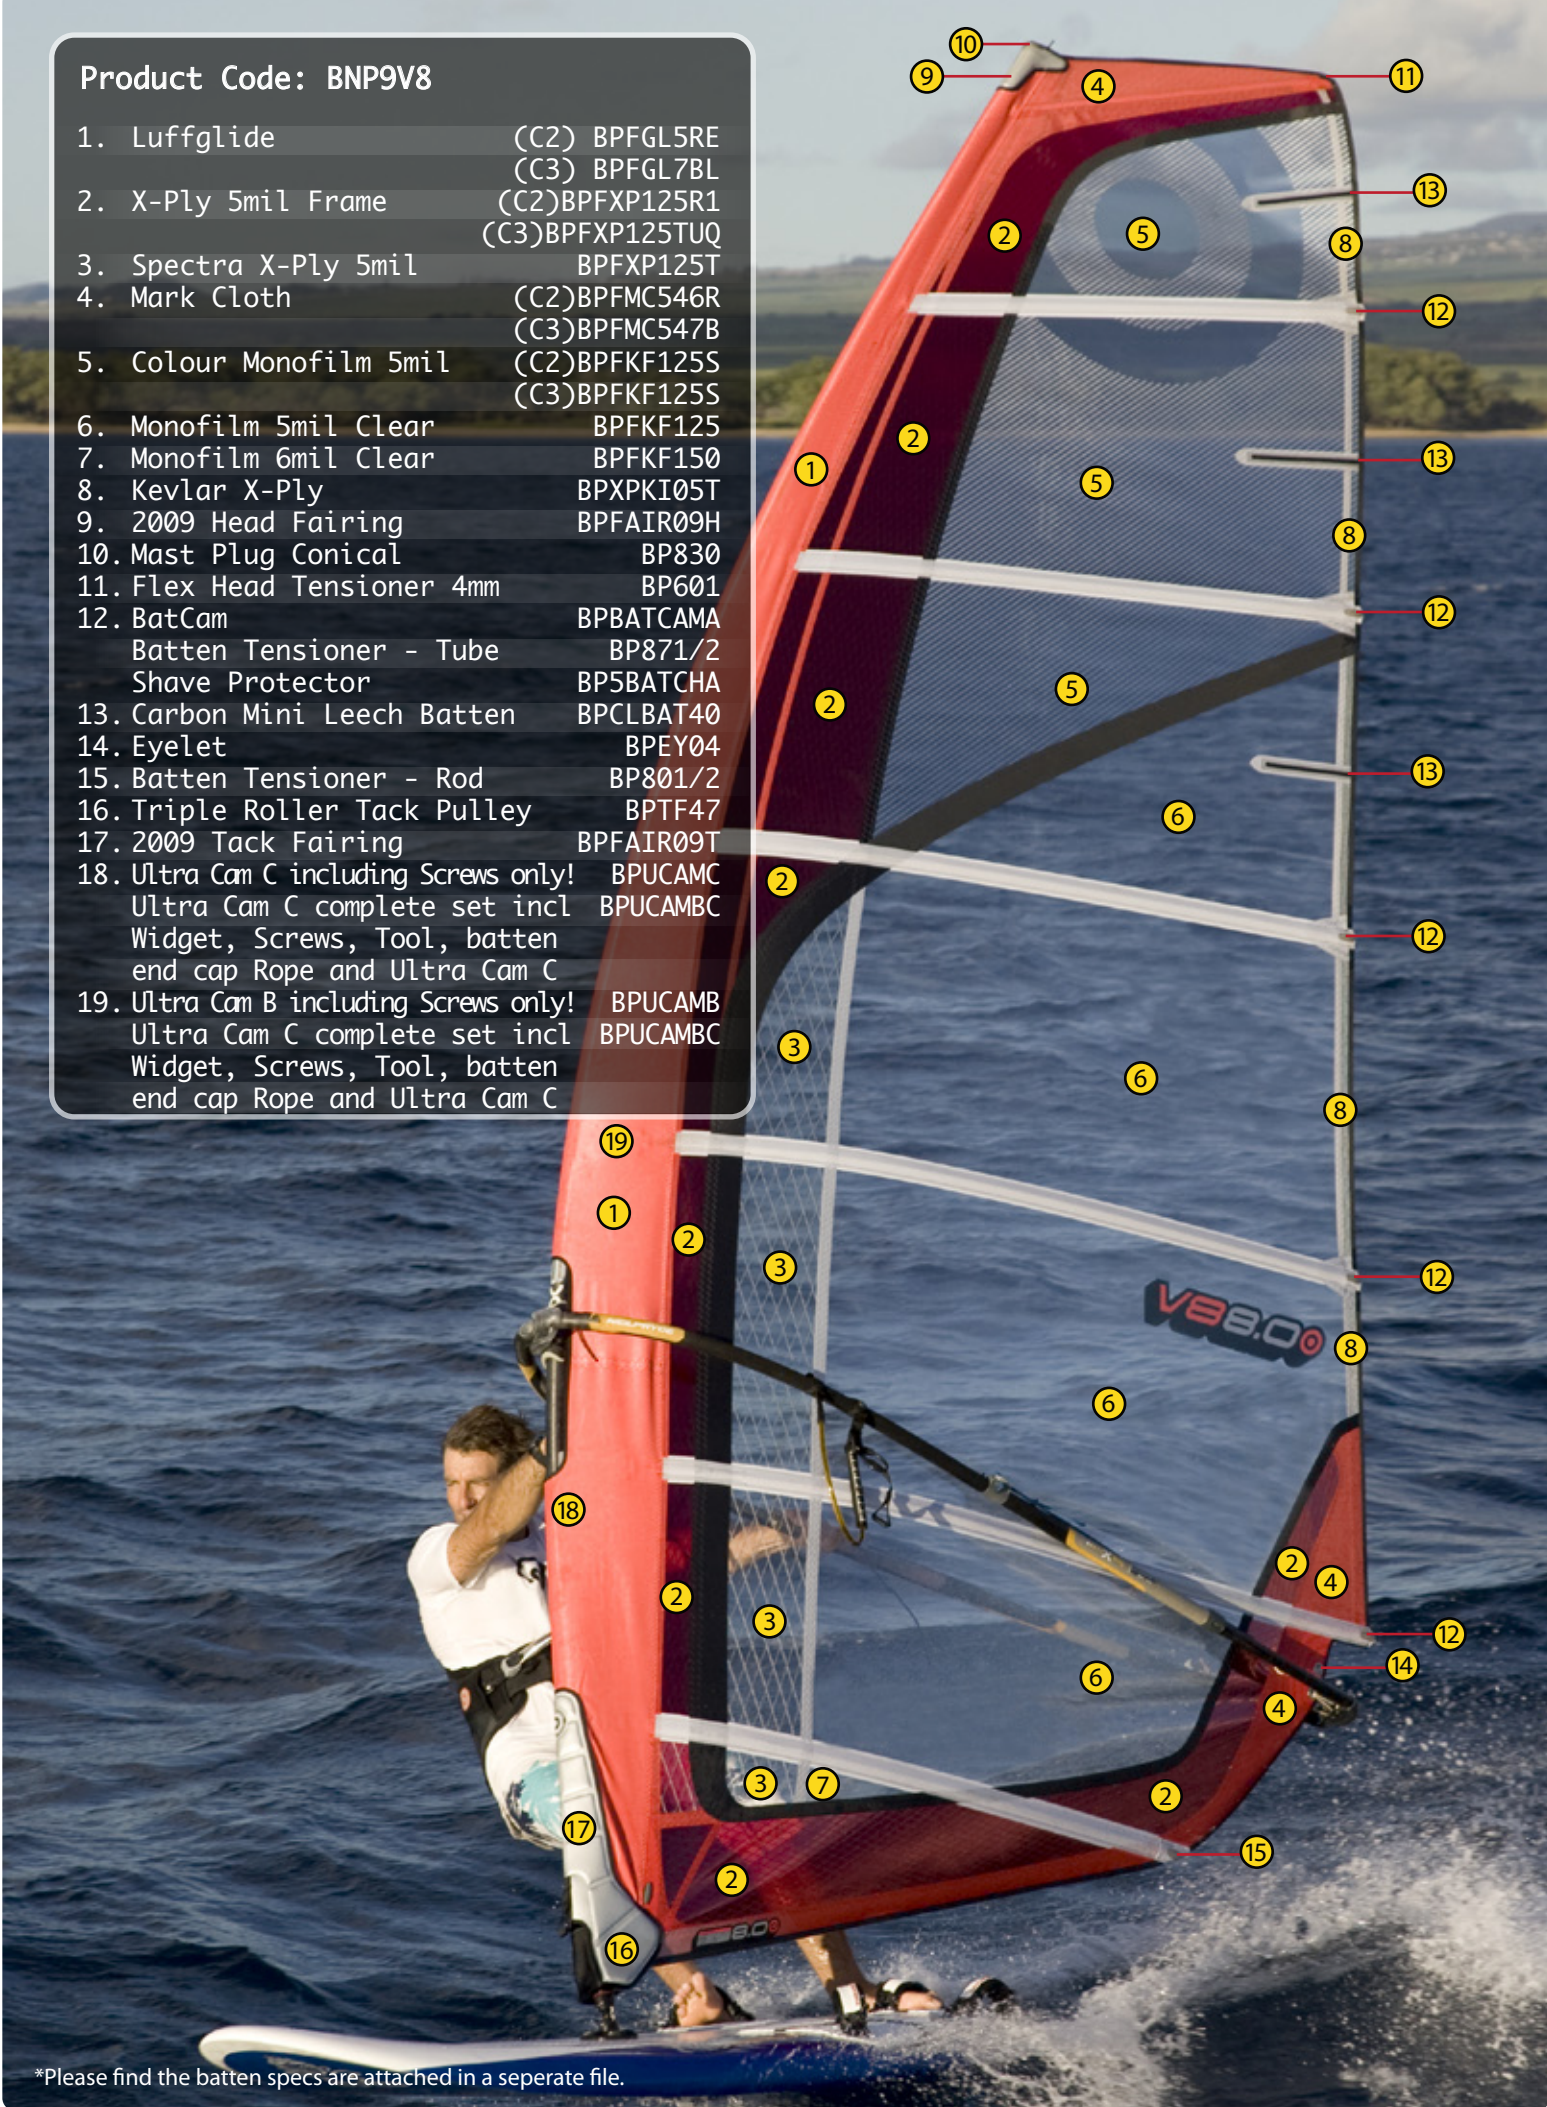

Product Code: BNP9V8

1. Luffglide	(C2) BPFGL5RE (C3) BPFGL7BL
2. X-Ply 5mil Frame	(C2)BPFXP125R1 (C3)BPFXP125TUQ
3. Spectra X-Ply 5mil	BPFXP125T
4. Mark Cloth	(C2)BPFMC546R (C3)BPFMC547B
5. Colour Monofilm 5mil	(C2)BPFKF125S (C3)BPFKF125S
6. Monofilm 5mil Clear	BPFKF125
7. Monofilm 6mil Clear	BPFKF150
8. Kevlar X-Ply	BPXPKI05T
9. 2009 Head Fairing	BPFAIR09H
10. Mast Plug Conical	BP830
11. Flex Head Tensioner 4mm	BP601
12. BatCam	BPBATCAMA
Batten Tensioner - Tube	BP871/2
Shave Protector	BP5BATCHA
13. Carbon Mini Leech Batten	BPCLBAT40
14. Eyelet	BPEY04
15. Batten Tensioner - Rod	BP801/2
16. Triple Roller Tack Pulley	BPTF47
17. 2009 Tack Fairing	BPFAIR09T
18. Ultra Cam C including Screws only!	BPUCAMC
Ultra Cam C complete set incl	BPUCAMBC
Widget, Screws, Tool, batten	
end cap Rope and Ultra Cam C	
19. Ultra Cam B including Screws only!	BPUCAMB
Ultra Cam C complete set incl	BPUCAMBC
Widget, Screws, Tool, batten	
end cap Rope and Ultra Cam C	

*Please find the batten specs are attached in a separate file.