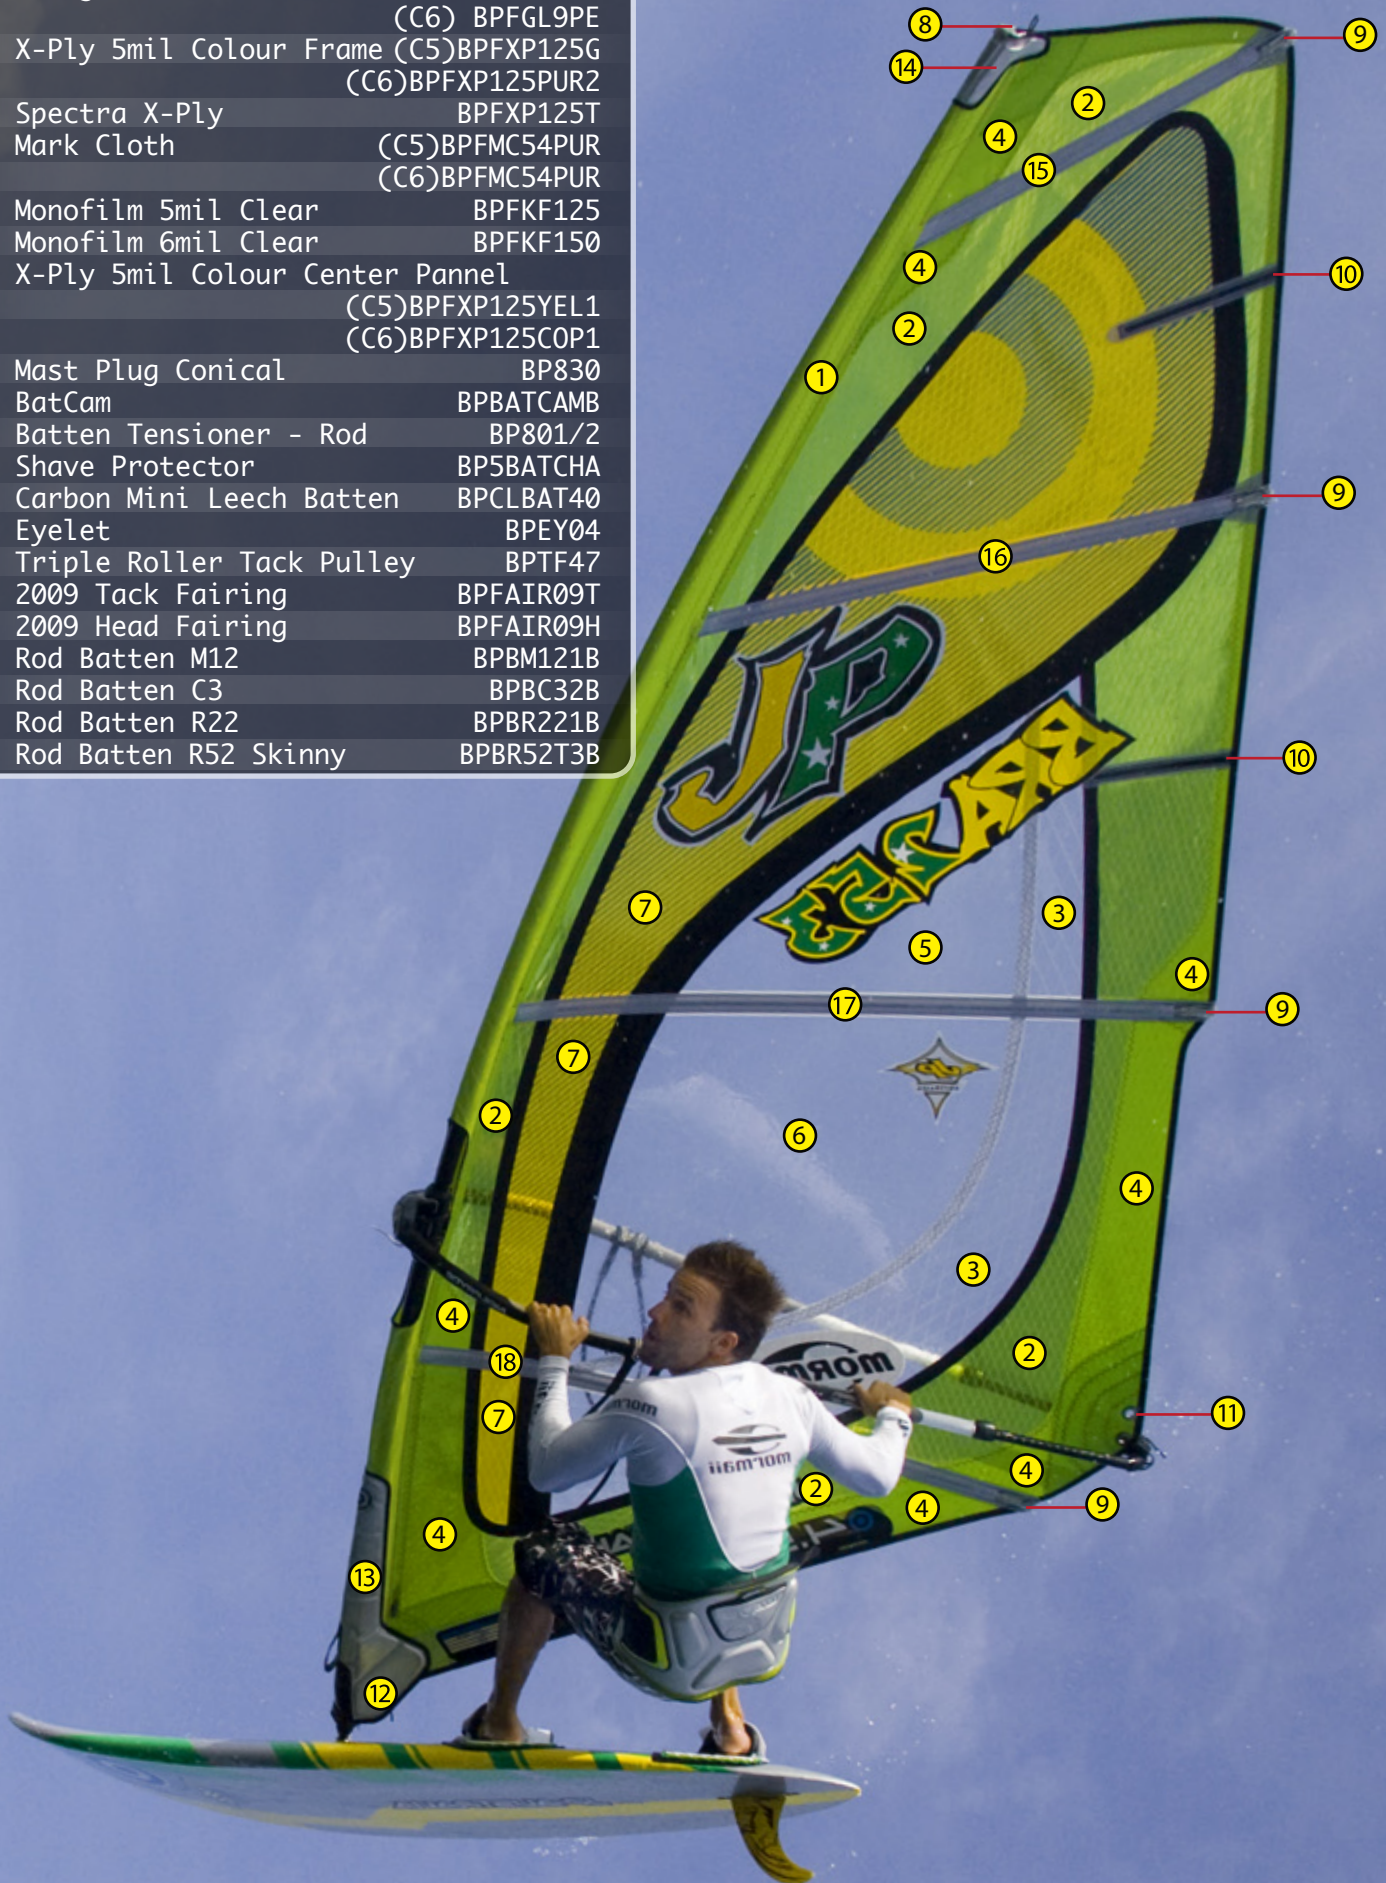

Product Code: BNP9FL

1. Luffglide	(C5) BPFGL9GN (C6) BPFGL9PE
2. X-Ply 5mil Colour Frame	(C5)BPFXP125G (C6)BPFXP125PUR2
3. Spectra X-Ply	BPFXP125T
4. Mark Cloth	(C5)BPFMC54PUR (C6)BPFMC54PUR
5. Monofilm 5mil Clear	BPFKF125
6. Monofilm 6mil Clear	BPFKF150
7. X-Ply 5mil Colour Center Panel	(C5)BPFXP125YEL1 (C6)BPFXP125COP1
8. Mast Plug Conical	BP830
9. BatCam	BPBATCAMB
Batten Tensioner - Rod	BP801/2
Shave Protector	BP5BATCHA
10. Carbon Mini Leech Batten	BPCLBAT40
11. Eyelet	BPEY04
12. Triple Roller Tack Pulley	BPTF47
13. 2009 Tack Fairing	BPFAIR09T
14. 2009 Head Fairing	BPFAIR09H
15. Rod Batten M12	BPBM121B
16. Rod Batten C3	BPBC32B
17. Rod Batten R22	BPBR221B
18. Rod Batten R52 Skinny	BPBR52T3B