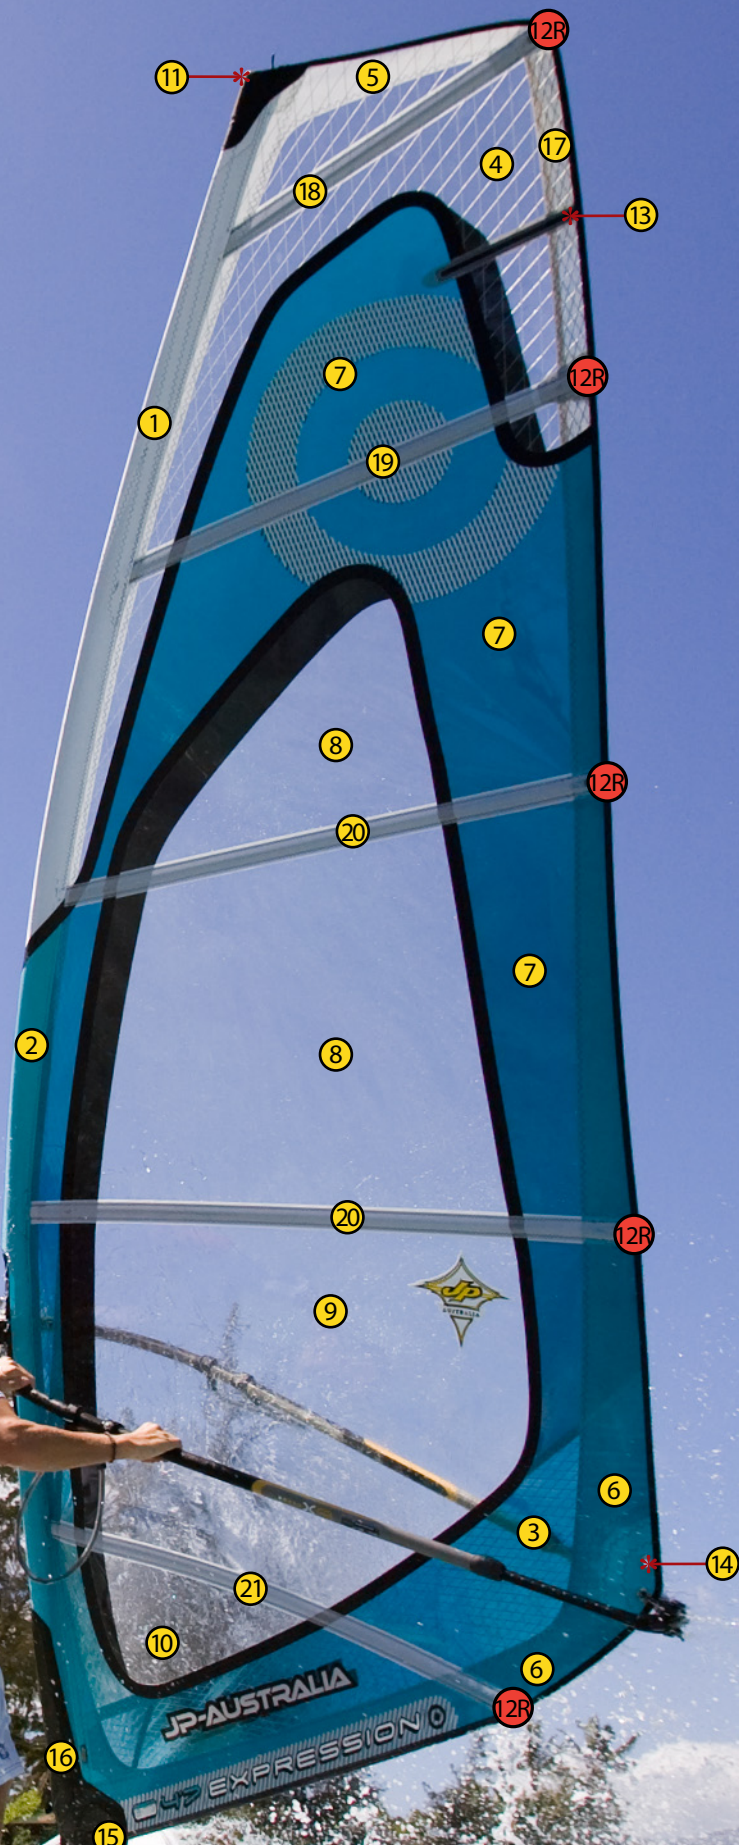

Product Code: BNP8SE

1.	Luffglide White	BPFGL5WH
2.	Luffglide	(C1) BPFGL7CP (C3) BPFGL7BL
3.	X-Ply 5mil	(C1) BPFXP125K (C3) BPFXP125B
4.	Spectra X-Ply 5mil	BPFXP125T
5.	Mark Cloth White	BPFMC545W
6.	Mark Cloth	(C1) BPFMC548C (C3) BPFMC547B
7.	Monofilm 5mil	(C1) BPFKF125C (C3) BPFKF125B
8.	Monofilm 5mil Clear	BPFKF125
9.	Monofilm 6mil Clear	BPFKF150
10.	Monofilm 7mil Clear	BPFKF175
11.	Mast Plug Conical	BP830
12.	BatCam	BPBATCAMA
12.	Chafe Protector	BP5BATCHA
12R.	Batten Tensioner - Rod	BP801/2
13.	Carbon Leech Mini Batten	BPCLBAT40
14.	Eyelet	BPEY04
15.	Triple Roller Tack Pulley	BPTF47
16.	Tack Fairing	BP5FAIRTA
17.	Kevlar X-Ply	BPXPKI05T
18.	Rod Batten M12	BPBM121B
19.	Rod Batten C3	BPBC32B
20.	Rod Batten R22	BPBR223B
21.	Rod Batten R52 Skinny	BPBR52T3B

Note: All Battens use the same Chafe Protector and a BatCam but the Tensioner for Tube and Rod Battens is different.

Product Code: BNP8EC

1.	Luffglide White	BPFGL5WH
2.	Luffglide Colour	(C1) BPFGL7CP (C3) BPFGL7BL
3.	X-Ply 5mil	(C1) BPFXP125K (C3) BPFXP125B
4.	Spectra X-Ply 5mil	BPFXP125T
5.	Mark Cloth White	BPFMC545W
6.	Mark Cloth	(C1) BPFMC548C (C3) BPFMC547B
7.	Mast Plug Conical	BP830
8.	BatCam	BPBATCAMA
8.	Chafe Protector	BP5BATCHA
8R.	Batten Tensioner - Rod	BP801/2
9.	Carbon Mini Leech Batten	BPCCBAT40
10.	Eyelet	BPEY04
11.	Triple Roller Tack Pulley	BPTF47
12.	Tack Fairing	BP5FAIRTA
13.	Kevlar X-Ply	BPXPKI05T
14.	Rod Batten M12	BPBM121B
15.	Rod Batten C3	BPBC32B
16.	Rod Batten R22	BPBR223B
17.	Rod Batten R52 Skinny	BPBR52T3B