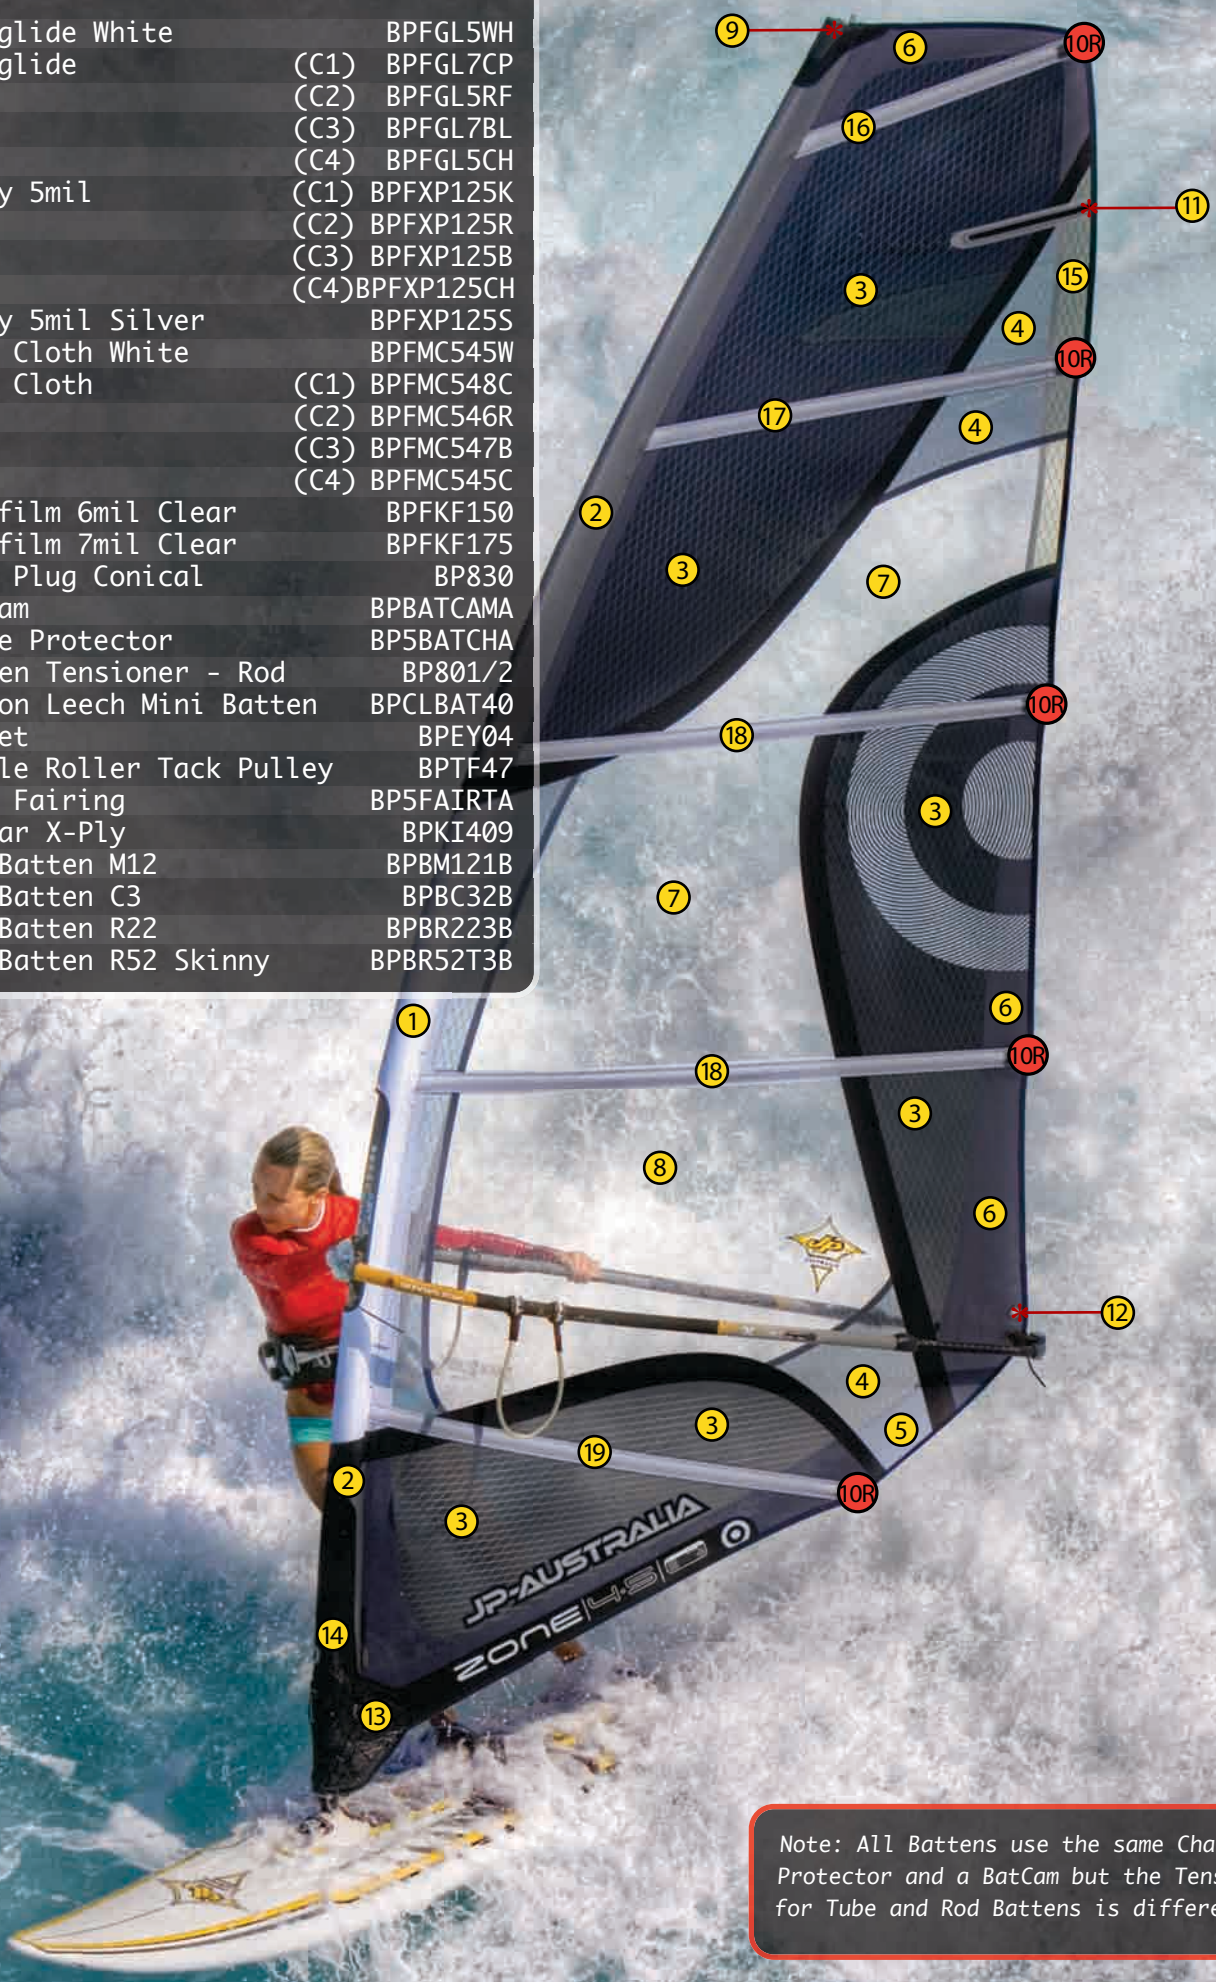

Product Code: BNP7ZN

1. Luffglide White	BPFGL5WH
2. Luffglide	(C1) BPFGL7CP (C2) BPFGL5RF (C3) BPFGL7BL (C4) BPFGL5CH
3. X-Ply 5mil	(C1) BPFXP125K (C2) BPFXP125R (C3) BPFXP125B (C4) BPFXP125CH
4. X-Ply 5mil Silver	BPFXP125S
5. Mark Cloth White	BPFMC545W
6. Mark Cloth	(C1) BPFMC548C (C2) BPFMC546R (C3) BPFMC547B (C4) BPFMC545C
7. Monofilm 6mil Clear	BPFKF150
8. Monofilm 7mil Clear	BPFKF175
9. Mast Plug Conical	BP830
10. BatCam	BPBATCAMA
10. Chafe Protector	BP5BATCHA
10R. Batten Tensioner - Rod	BP801/2
11. Carbon Leech Mini Batten	BPCLBAT40
12. Eyelet	BPEY04
13. Triple Roller Tack Pulley	BPTF47
14. Tack Fairing	BP5FAIRTA
15. Kevlar X-Ply	BPKI409
16. Rod Batten M12	BPBM121B
17. Rod Batten C3	BPBC32B
18. Rod Batten R22	BPBR223B
19. Rod Batten R52 Skinny	BPBR52T3B

Note: All Battens use the same Chafe Protector and a BatCam but the Tensioner for Tube and Rod Battens is different.

Product Code: BNP7CT

1. Luffglide White	BPFGL5WH
2. Luffglide	(C1) BPFGL7CP (C2) BPFGL5RF (C3) BPFGL7BL (C4) BPFGL5CH
3. X-Ply 5mil	(C1) BPFXP125K (C2) BPFXP125R (C3) BPFXP125B (C4) BPFXP125CH
4. Spectra X-Ply 5mil	BPFXP125T
5. X-Ply 5mil Silver	BPFXP125S
6. Mark Cloth White	BPFMC545W
7. Mark Cloth	(C1) BPFMC548C (C2) BPFMC546R (C3) BPFMC547B (C4) BPFMC545C
8. Mast Plug Conical	BP830
9. BatCam	BPBATCAMA
9. Chafe Protector	BP5BATCHA
9R. Batten Tensioner - Rod	BP801/2
10. Carbon Leech Mini Batten	BPCLBAT40
11. Eyelet	BPEY04
12. Triple Roller Tack Pulley	BPTF47
13. Tack Fairing	BP5FAIRTA
14. Kevlar X-Ply	BPKI409
15. Rod Batten M12	BPBM121B
16. Rod Batten C3	BPBC32B
17. Rod Batten R22	BPBR222B
18. Rod Batten R52 Skinny	BPBR52T3B