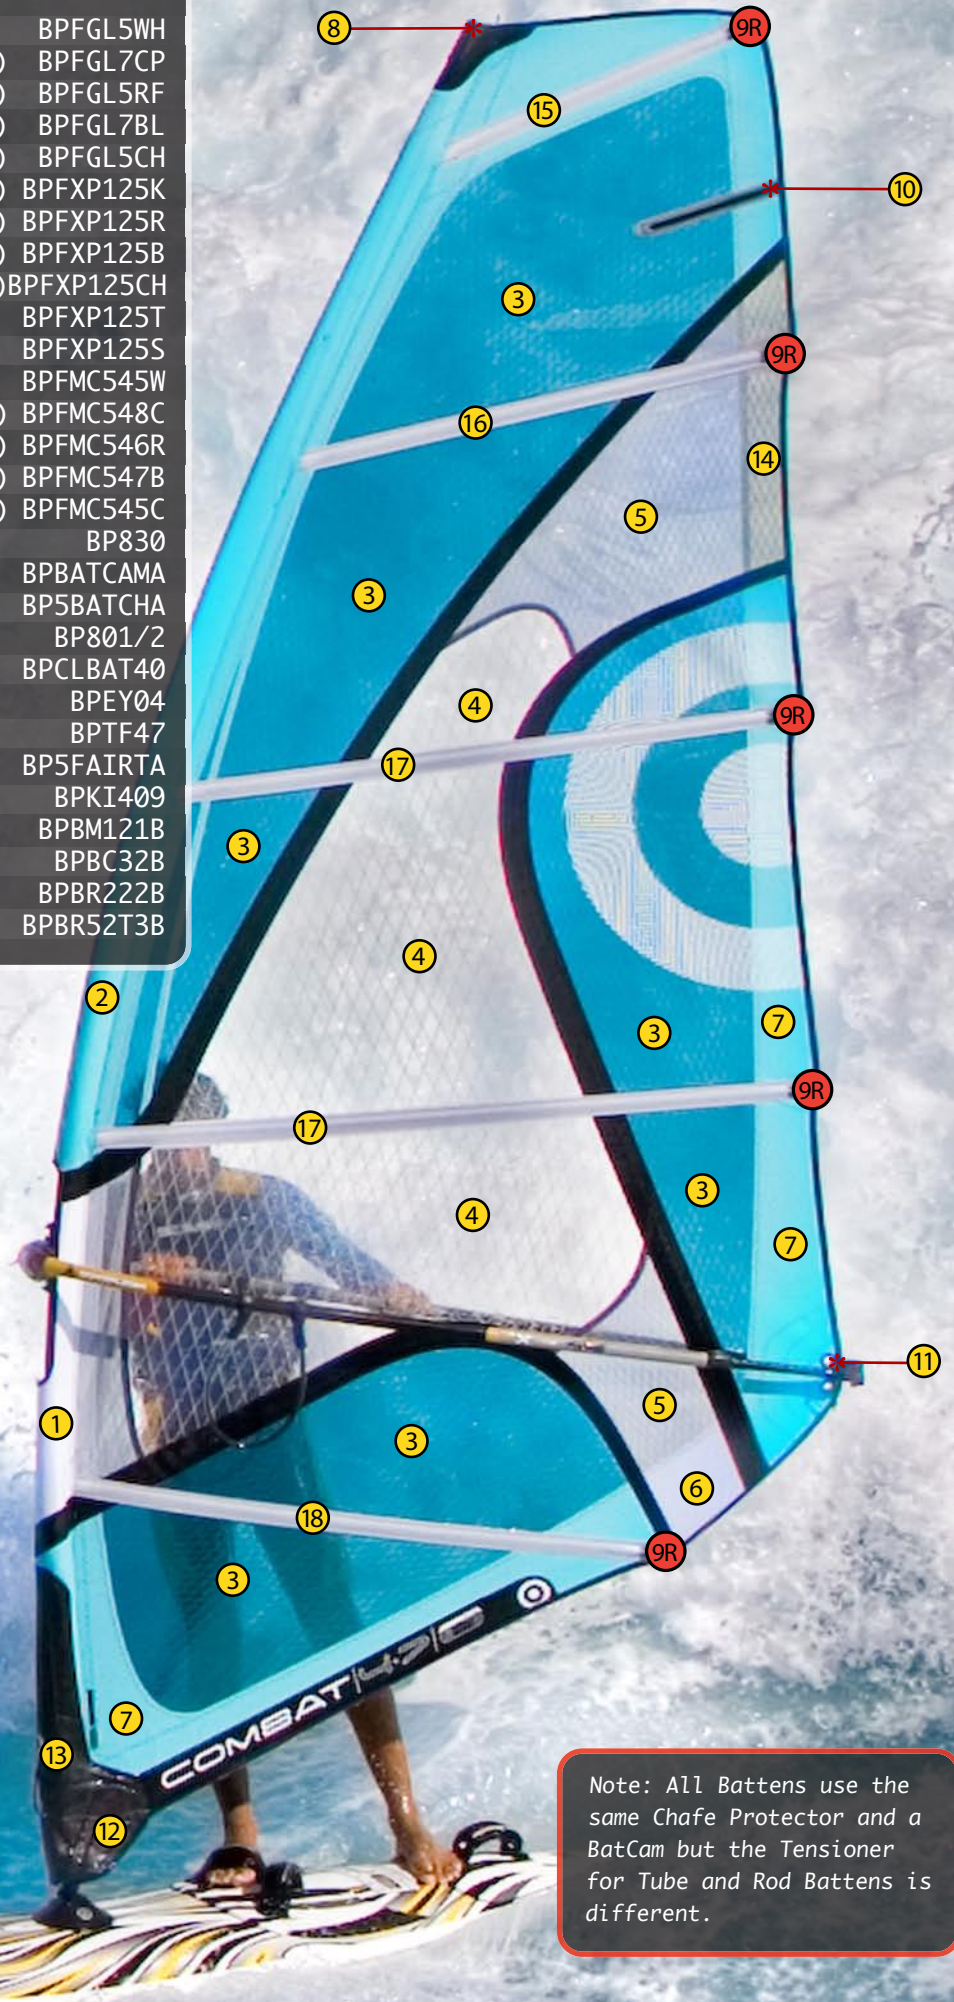

Product Code: BNP7ZN

1. Luffglide White	BPFGL5WH
2. Luffglide	(C1) BPFGL7CP (C2) BPFGL5RF (C3) BPFGL7BL (C4) BPFGL5CH
3. X-Ply 5mil	(C1) BPFXP125K (C2) BPFXP125R (C3) BPFXP125B (C4) BPFXP125CH
4. X-Ply 5mil Silver	BPFXP125S
5. Mark Cloth White	BPFMC545W
6. Mark Cloth	(C1) BPFMC548C (C2) BPFMC546R (C3) BPFMC547B (C4) BPFMC545C
7. Monofilm 6mil Clear	BPFKF150
8. Monofilm 7mil Clear	BPFKF175
9. Mast Plug Conical	BP830
10. BatCam	BPBATCAMA
10. Chafe Protector	BP5BATCHA
10R. Batten Tensioner - Rod	BP801/2
11. Carbon Leech Mini Batten	BPCLBAT40
12. Eyelet	BPEY04
13. Triple Roller Tack Pulley	BPTF47
14. Tack Fairing	BP5FAIRTA
15. Kevlar X-Ply	BPKI409
16. Rod Batten M12	BPBM121B
17. Rod Batten C3	BPBC32B
18. Rod Batten R22	BPBR223B
19. Rod Batten R52 Skinny	BPBR52T3B

Note: All Battens use the same Chafe Protector and a BatCam but the Tensioner for Tube and Rod Battens is different.

Product Code: BNP7CT

1. Luffglide White	BPFGL5WH
2. Luffglide	(C1) BPFGL7CP (C2) BPFGL5RF (C3) BPFGL7BL (C4) BPFGL5CH
3. X-Ply 5mil	(C1) BPFXP125K (C2) BPFXP125R (C3) BPFXP125B (C4) BPFXP125CH
4. Spectra X-Ply 5mil	BPFXP125T
5. X-Ply 5mil Silver	BPFXP125S
6. Mark Cloth White	BPFMC545W
7. Mark Cloth	(C1) BPFMC548C (C2) BPFMC546R (C3) BPFMC547B (C4) BPFMC545C
8. Mast Plug Conical	BP830
9. BatCam	BPBATCAMA
9. Chafe Protector	BP5BATCHA
9R. Batten Tensioner - Rod	BP801/2
10. Carbon Leech Mini Batten	BPCLBAT40
11. Eyelet	BPEY04
12. Triple Roller Tack Pulley	BPTF47
13. Tack Fairing	BP5FAIRTA
14. Kevlar X-Ply	BPKI409
15. Rod Batten M12	BPBM121B
16. Rod Batten C3	BPBC32B
17. Rod Batten R22	BPBR222B
18. Rod Batten R52 Skinny	BPBR52T3B