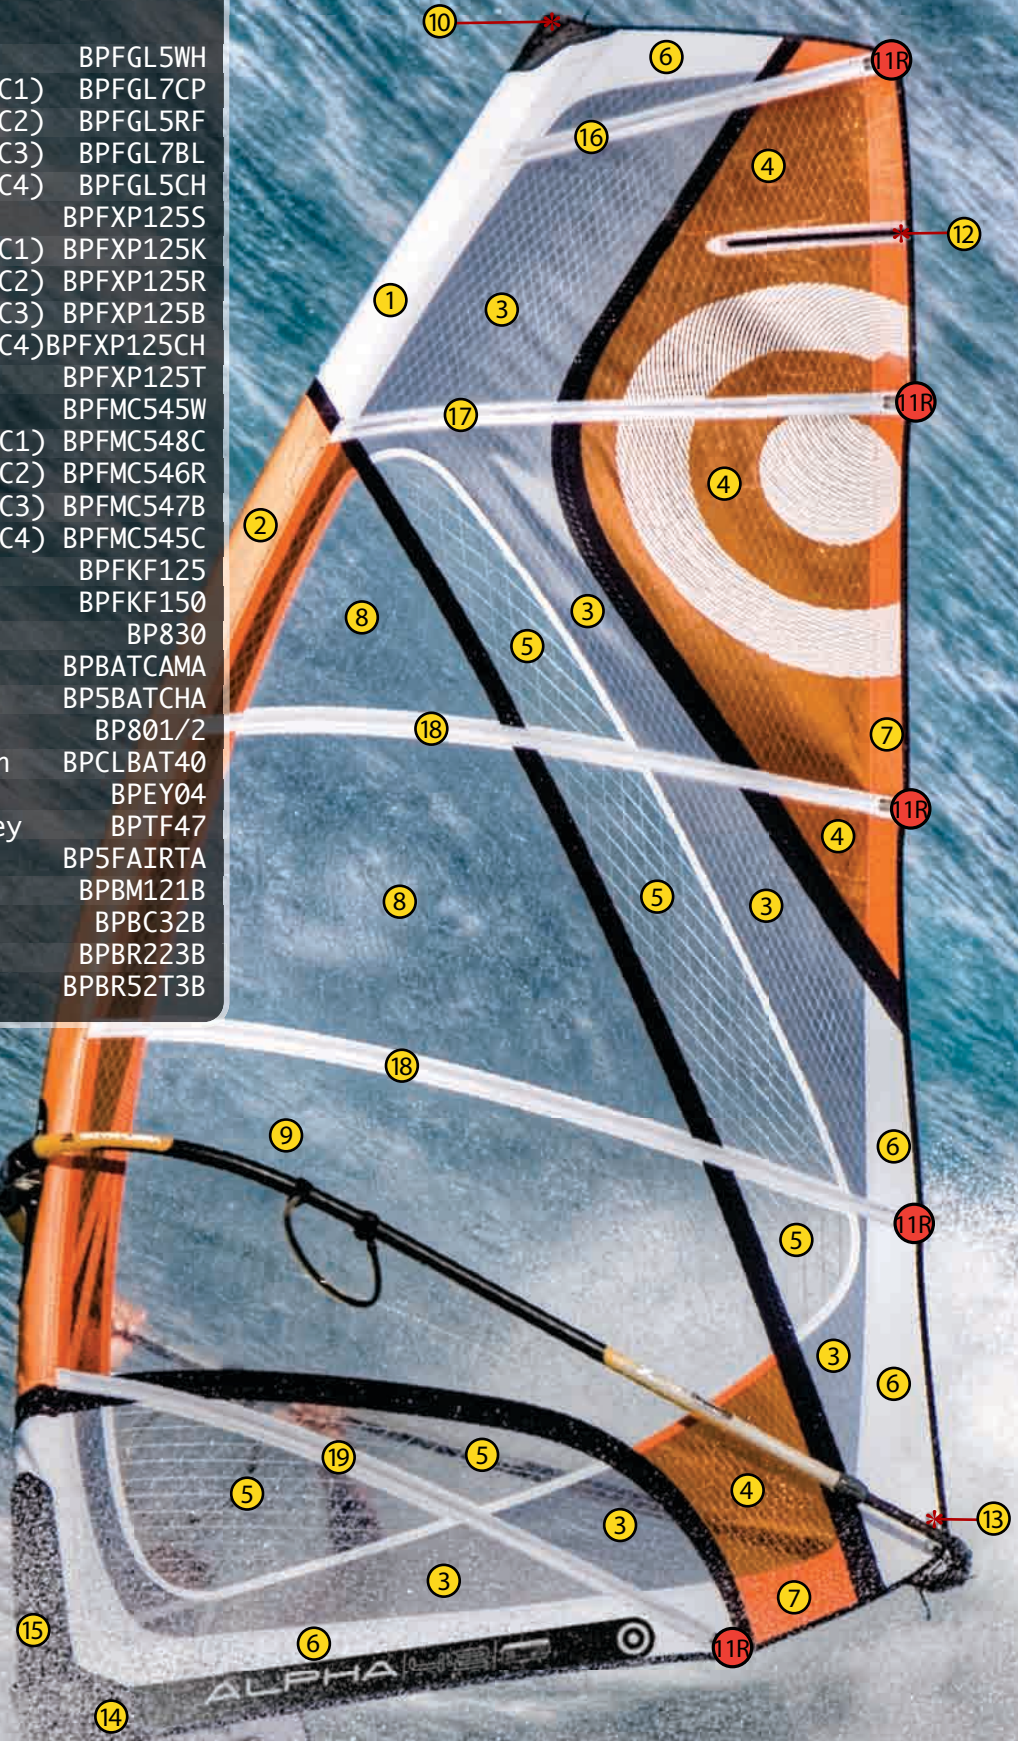

Product Code: BNP7AL

1. Luffglide White		BPFGL5WH
2. Luffglide	(C1)	BPFGL7CP
	(C2)	BPFGL5RF
	(C3)	BPFGL7BL
	(C4)	BPFGL5CH
3. X-Ply 5mil Silver		BPFXP125S
4. X-Ply 5mil	(C1)	BPFXP125K
	(C2)	BPFXP125R
	(C3)	BPFXP125B
	(C4)	BPFXP125CH
5. Spectra X-Ply 5mil		BPFXP125T
6. Mark Cloth White		BPFMC545W
7. Mark Cloth	(C1)	BPFMC548C
	(C2)	BPFMC546R
	(C3)	BPFMC547B
	(C4)	BPFMC545C
8. Monofilm 5mil Clear		BPFKF125
9. Monofilm 6mil Clear		BPFKF150
10. Mast Plug Conical		BP830
11. BatCam		BPBATCAMA
11. Chafe Protector		BP5BATCHA
11R. Batten Tensioner - Rod		BP801/2
12. Carbon Leech Mini Batten		BPCLBAT40
13. Eyelet		BPEY04
14. Triple Roller Tack Pulley		BPTF47
15. Tack Fairing		BP5FAIRTA
16. Rod Batten M12		BPBM121B
17. Rod Batten C3		BPBC32B
18. Rod Batten R22		BPBR223B
19. Rod Batten R52 Skinny		BPBR52T3B

Note: All Battens use the same Chafe Protector and a BatCam but the Tensioner for Tube and Rod Battens is different.