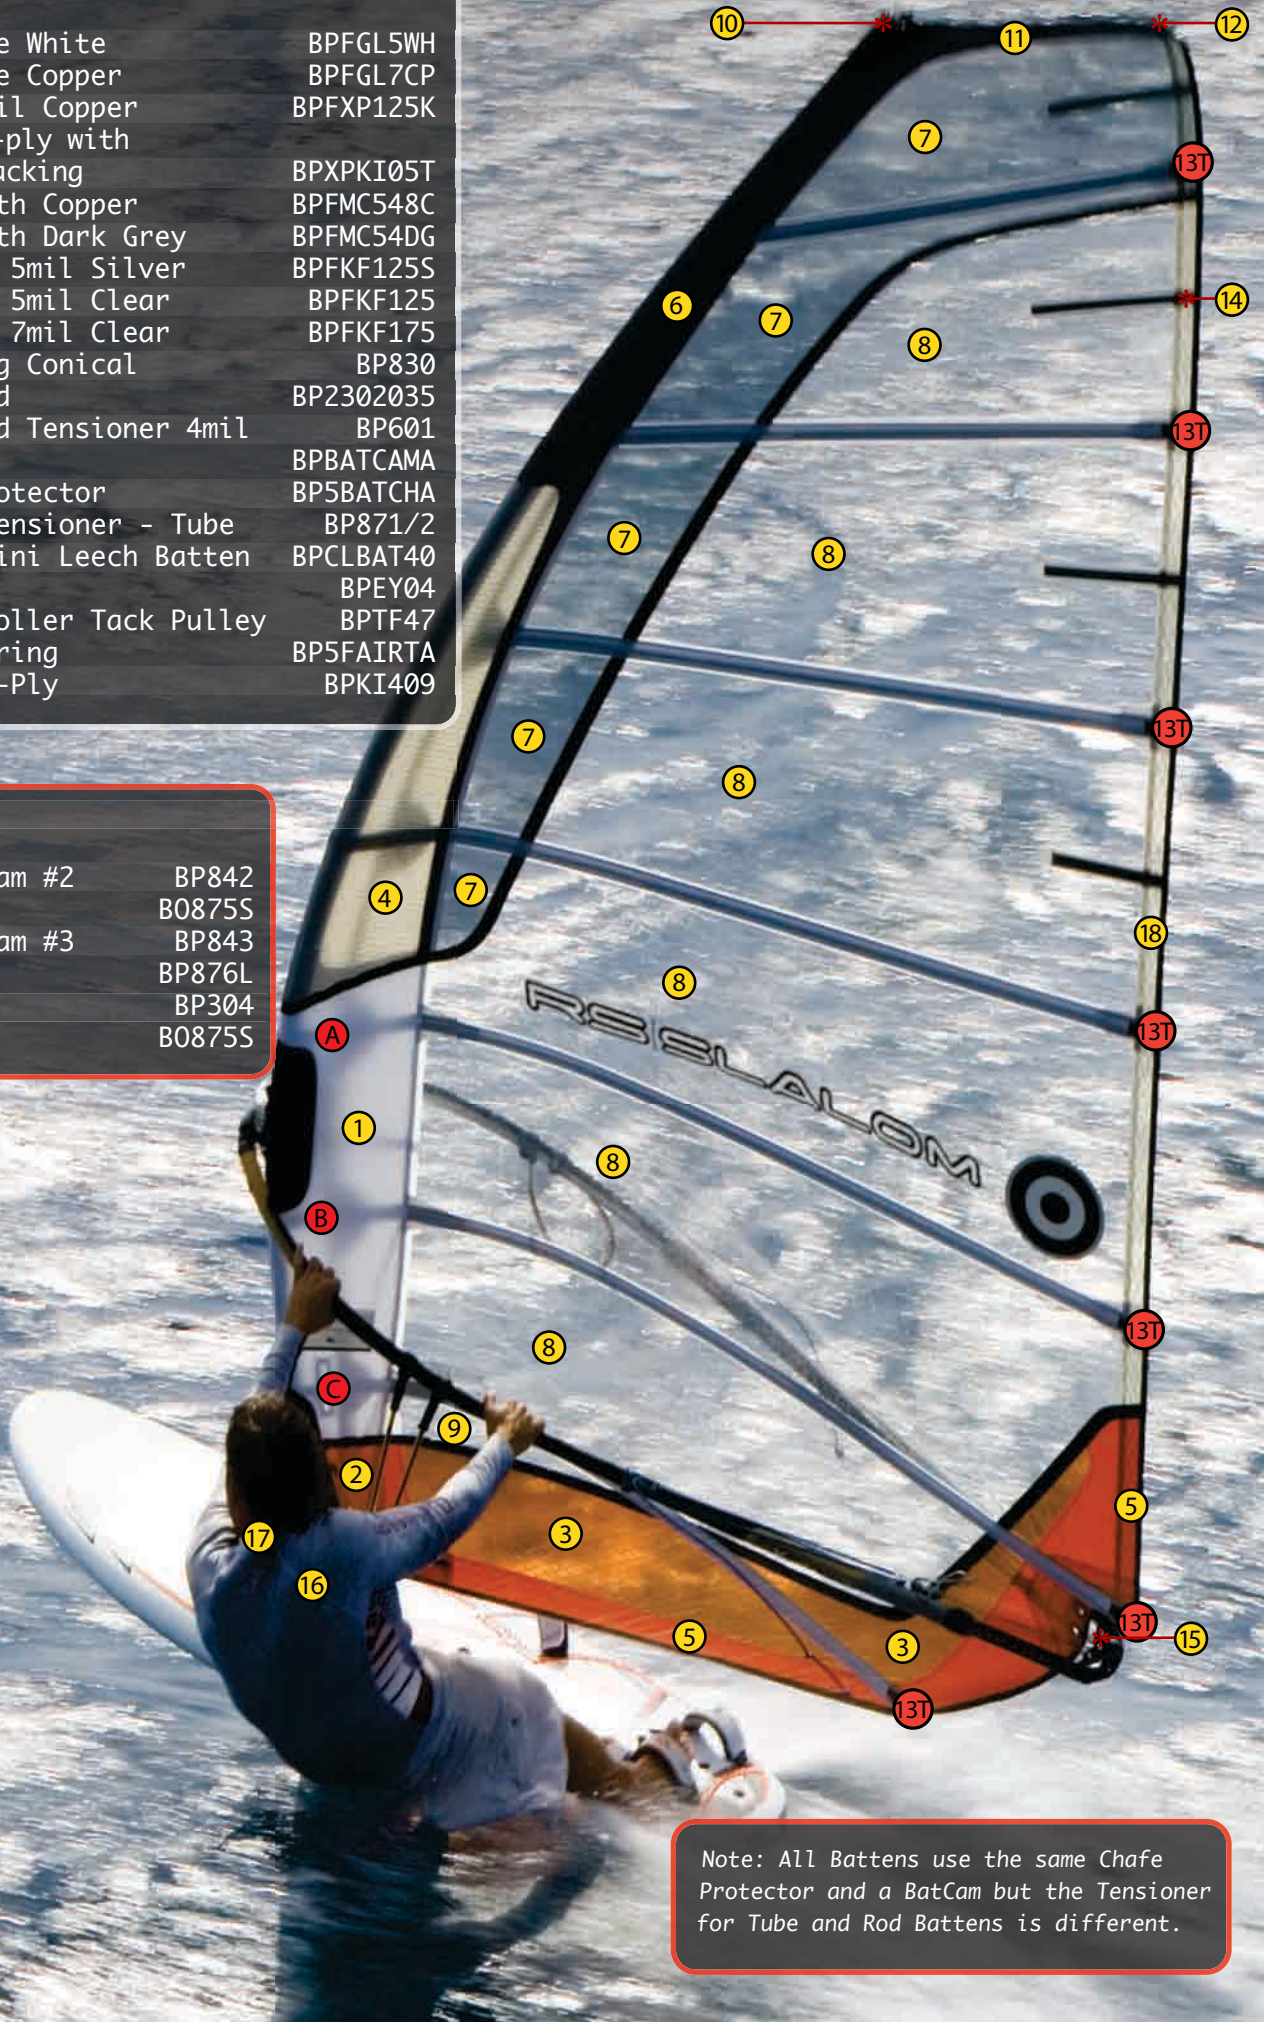

Product Code: BNP7RSS

1.	Luffglide White	BPFGL5WH
2.	Luffglide Copper	BPFGL7CP
3.	X-Ply 5mil Copper	BPFXP125K
4.	Kevlar X-ply with Tafeta Backing	BPXPKI05T
5.	Mark Cloth Copper	BPFMC548C
6.	Mark Cloth Dark Grey	BPFMC54DG
7.	Monofilm 5mil Silver	BPFKF125S
8.	Monofilm 5mil Clear	BPFKF125
9.	Monofilm 7mil Clear	BPFKF175
10.	Mast Plug Conical	BP830
11.	Flex Head	BP2302035
12.	Flex Head Tensioner 4mil	BP601
13.	BatCam	BPBATCAMA
13.	Chafe Protector	BP5BATCHA
13T.	Batten Tensioner - Tube	BP871/2
14.	Carbon Mini Leech Batten	BPCLBAT40
15.	Eyelet	BPEY04
16.	Triple Roller Tack Pulley	BPTF47
17.	Tack Fairing	BP5FAIRTA
18.	Kevlar X-Ply	BPKI409

Cambers

A.	Roller Cam #2 Widget	BP842 B0875S
B.	Roller Cam #3 Widget	BP843 BP876L
C.	SuperCam Widget	BP304 B0875S

Note: All Battens use the same Chafe Protector and a BatCam but the Tensioner for Tube and Rod Battens is different.