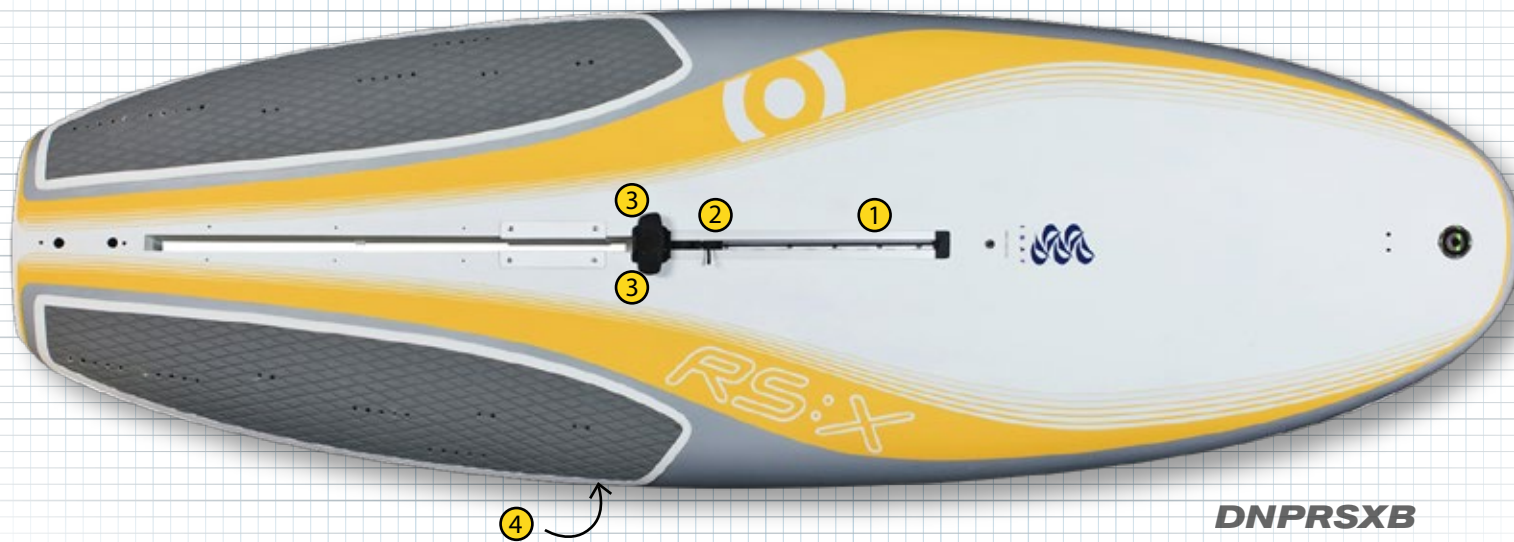

RS:X

DNPRSXB

SPARE PARTS

1.	Mast Track	DRSPMT
2.	Mask Track Pedal	DRSPMTP
3.	Side Plates	DRSPDBSP
4.	DaggerBoard Lip System	DRSPDBL
	RS:X Screw Set - Footstraps etc.	DRSPFTS
	RS:X Fin Screw Set	DRSPFSS

BOARD ACCESSORIES

RS:X Fin 60cm Women & Youth	DNPRSXF60
RS:X Fin 66cm Men	DNPRSXF66
RS:X DaggerBoard	DRSPDB
RS:X Footstrap	GNPRSXFS
RS:X Footstrap Light	GNPRSXFSL
RS:X Accessories Bag	DRSPAB

BOARD

RS:X SPARE PARTS