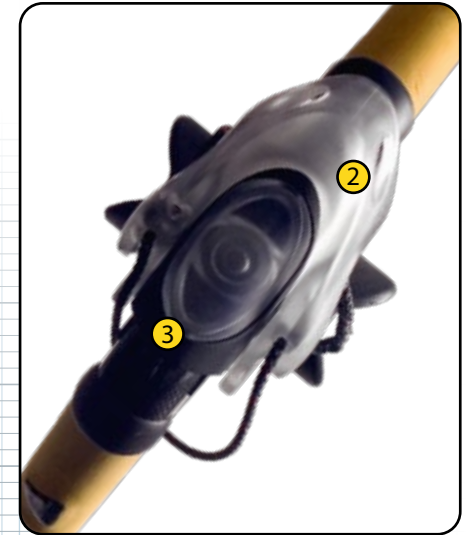

# RS:X

**RBR SX225**

Boom Length		225-265
1.	RS:X T-Joint	RBPRSXTJN
2.	Boom Front End Lever <i>(All levers are now dark grey)</i>	RBPLE1
3.	RS:X Front End Set (Lever, Logo, Clamp & Mast Cuff)	RBPRSXFNT
4.	RS:X Boom Grip	RGPRSX225
5.	RS:X Boom Body	RBARSX225
6.	RS:X Boom Tail with Adjustable Outhaul Rollers	RBPRSXBTL
7.	Trim Lock	RBPTLR