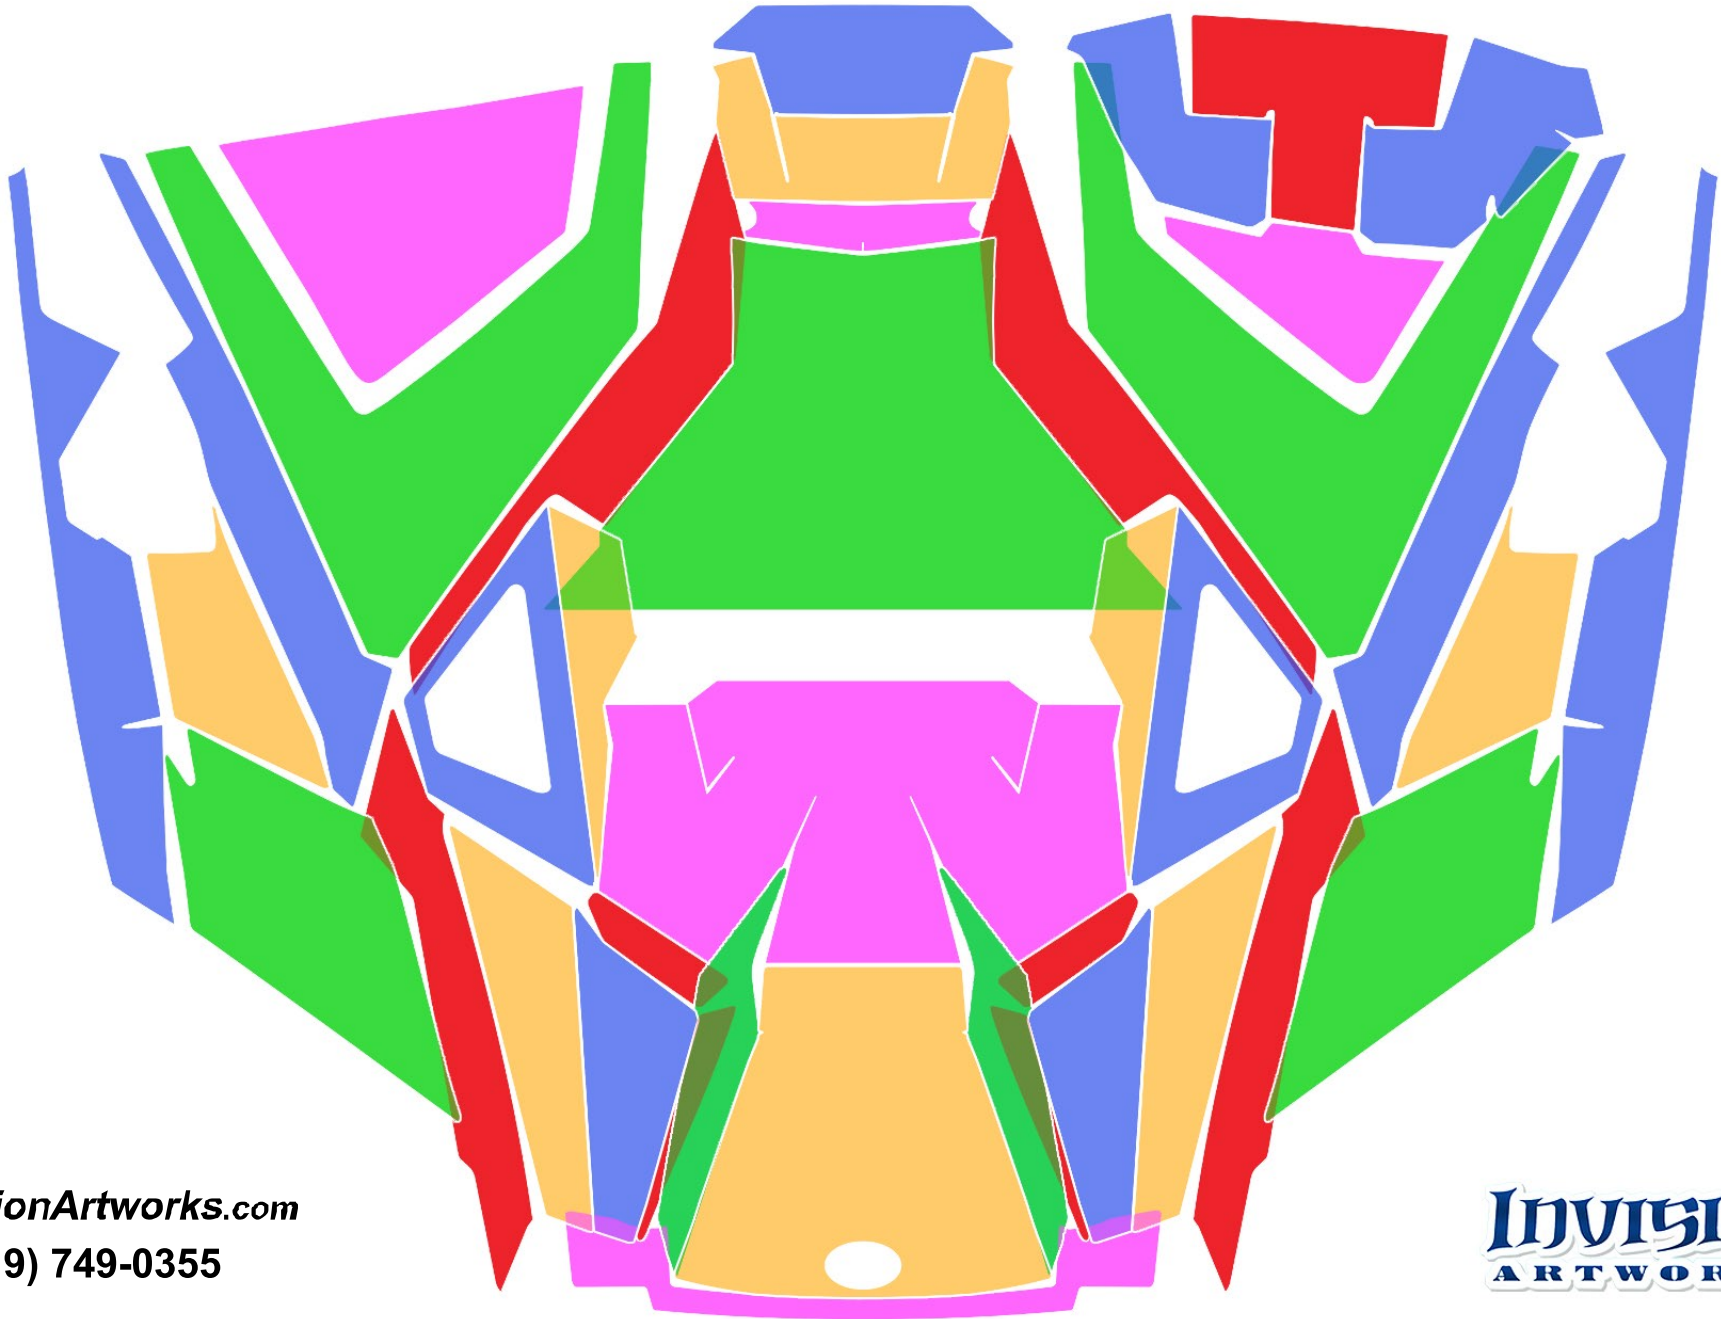

# 2019-2021 Polaris RZR 1000

Standard Hood (Does not fit new PRO body style)

Graphics Kit Installation Guide

# 2014-2021 Polaris RZR4 1000

Side with Factory OEM Doors (Does not fit new PRO body style)

Graphics Kit Installation Guide