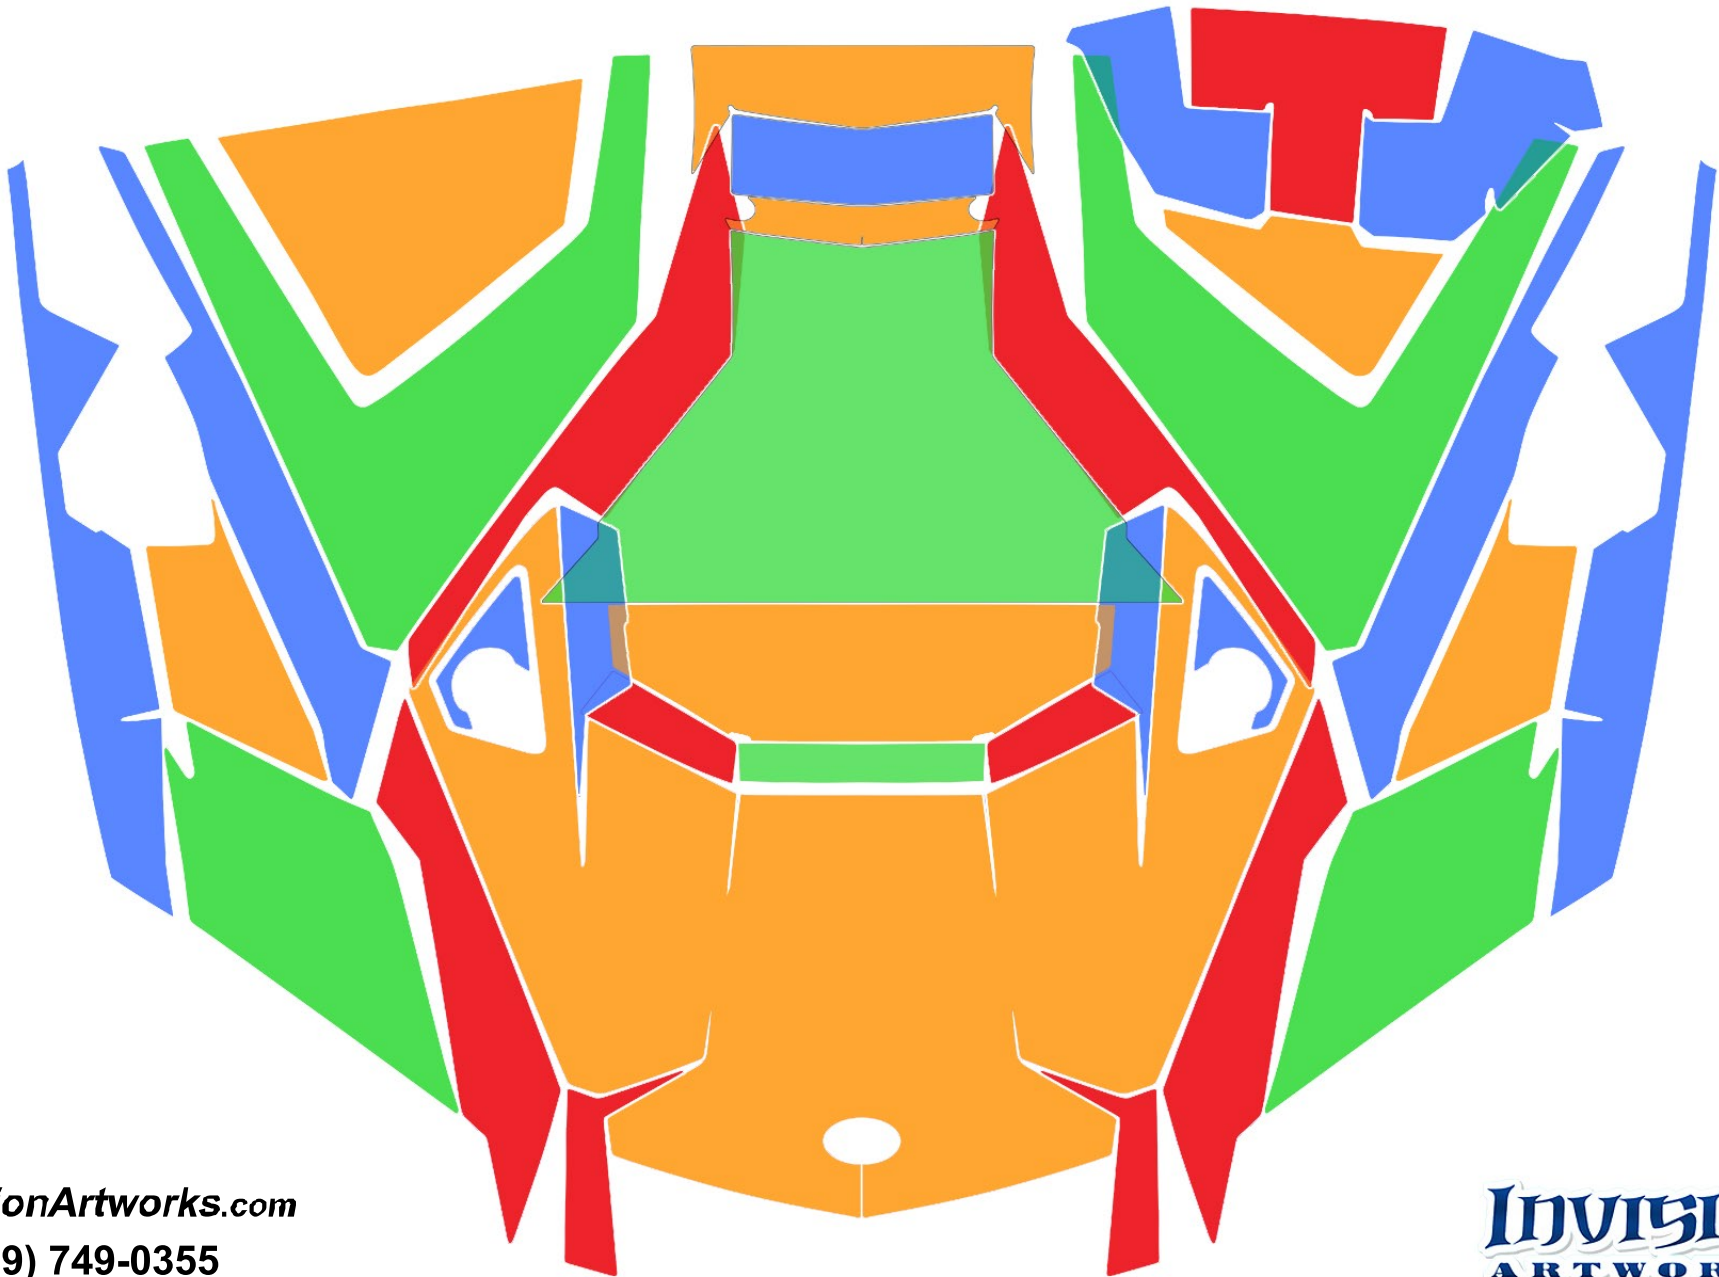

**2019-2021 Polaris RZR 1000 Turbo-S**  
Turbo-S Hood (Does not fit new PRO body style)  
Graphics Kit Installation Guide

# 2019-2021 Polaris RZR 1000

Side with Factory OEM Doors (Does not fit new PRO body style)

Graphics Kit Installation Guide

***InvisionArtworks.com***  
**(619) 749-0355**

***INVISION***  
**ARTWORKS**