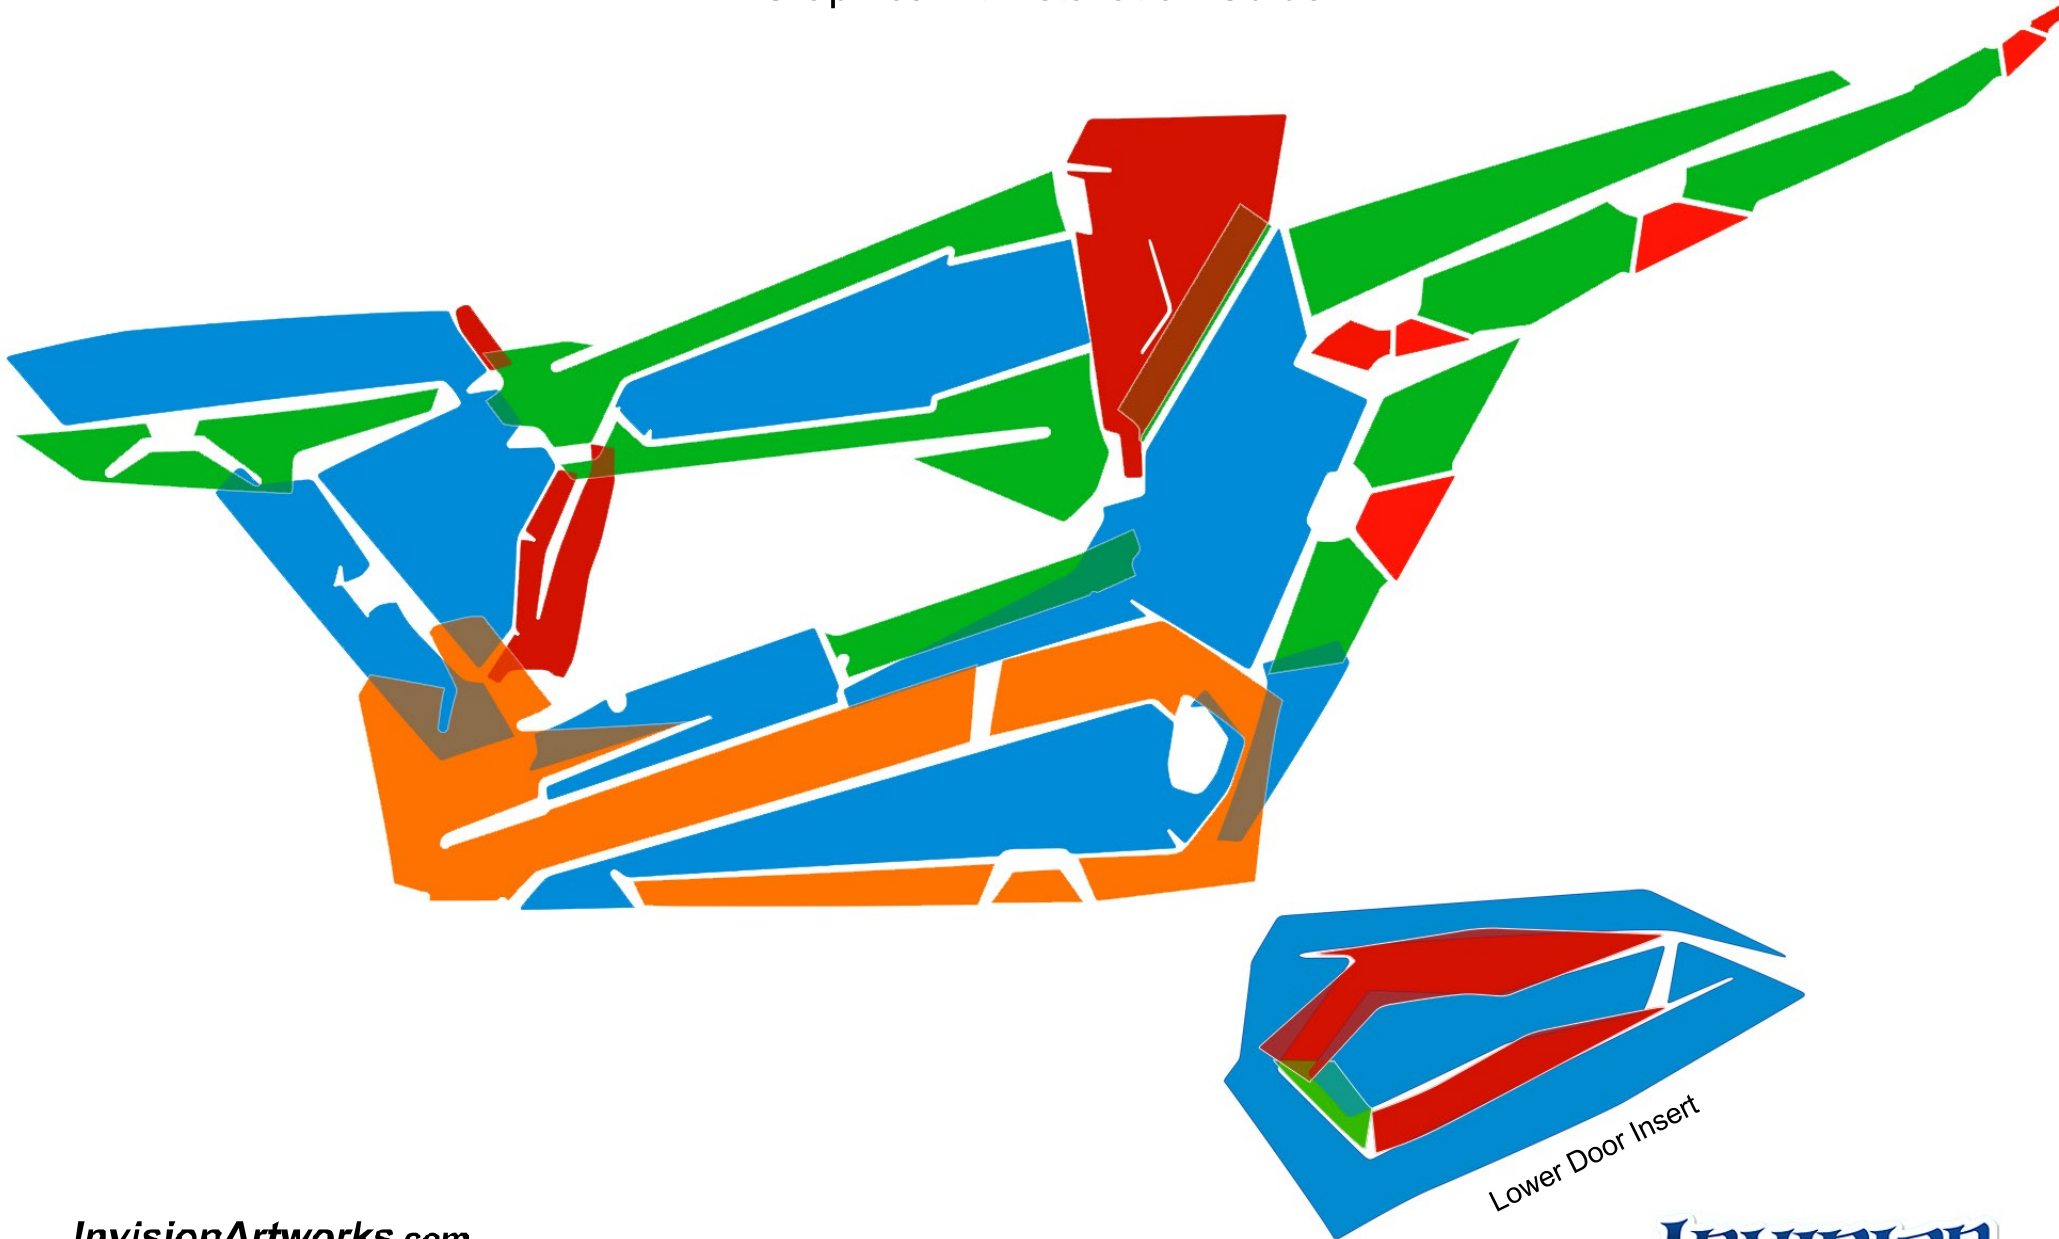

2019-2021 Polaris RZR 1000

Side with Factory OEM Doors (Does not fit new PRO body style)

Graphics Kit Installation Guide

InvisionArtworks.com
(619) 749-0355

INVISION
ARTWORKS