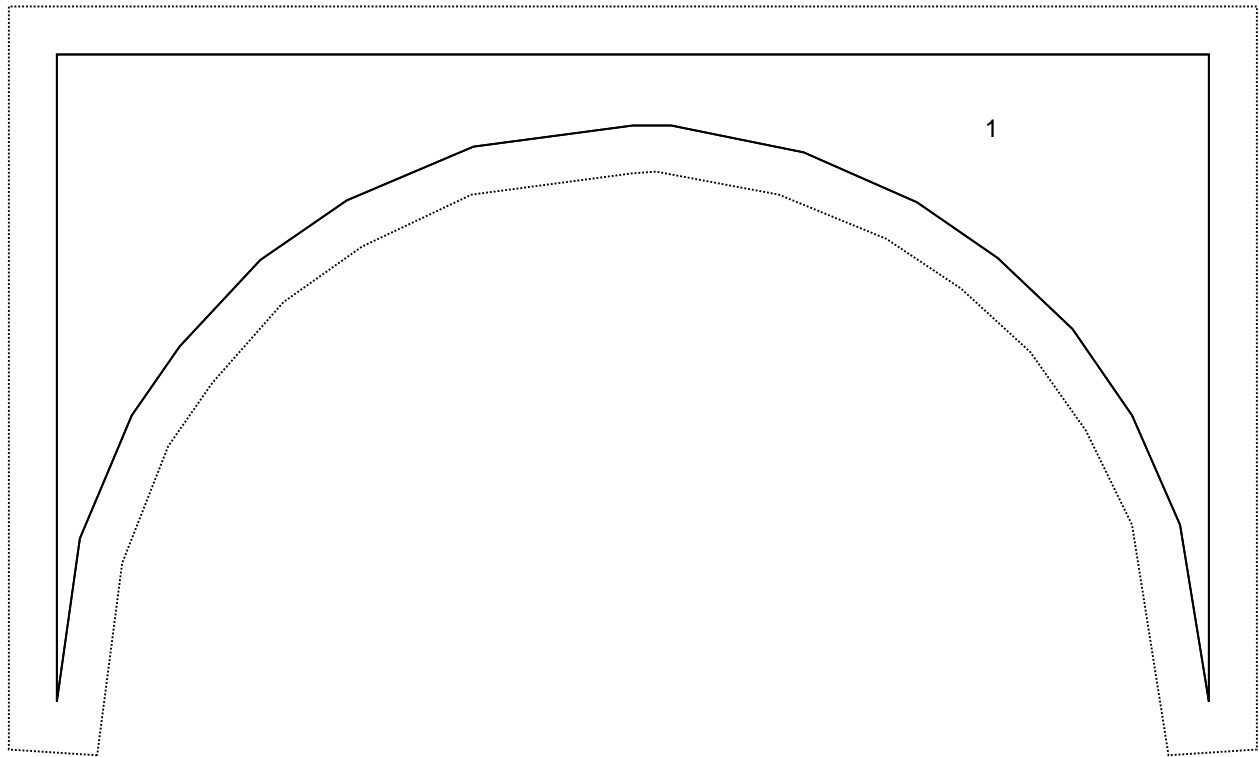

Umbrella - 6" Block

Free Patterns !

Brought to you by:
CompuQuilt

Umbrella - 6" Block

Umbrella - 6" Block

Free Patterns !

Brought to you by:
CompuQuilt

Free Patterns !

Brought to you by:
CompuQuilt

Quilt Name: Umbrella

Quilt is 35 1/2 inches wide and 42 inches high

Blocks are set straight

Center Block Settings

4 Blocks Across and 5 Blocks Down

20 Total Blocks

Block setting is Alternating (2 Blocks)

Blocks are 6 inches wide and 6 inches high

Block used is:

Umbrella

Quilt has 2 borders

Border 1

Style is Corner Blocks

Horizontal Fit Setting is Specific Count, 1 repeats

Vertical Fit Setting is Specific Count, 1 repeats

Width is 2 inches

Border 2

Style is Corner Blocks

Horizontal Fit Setting is Specific Count, 1 repeats

Vertical Fit Setting is Specific Count, 1 repeats

Width is 3 inches

Quilt has an inner sash

Sash Width is 1/2 inche