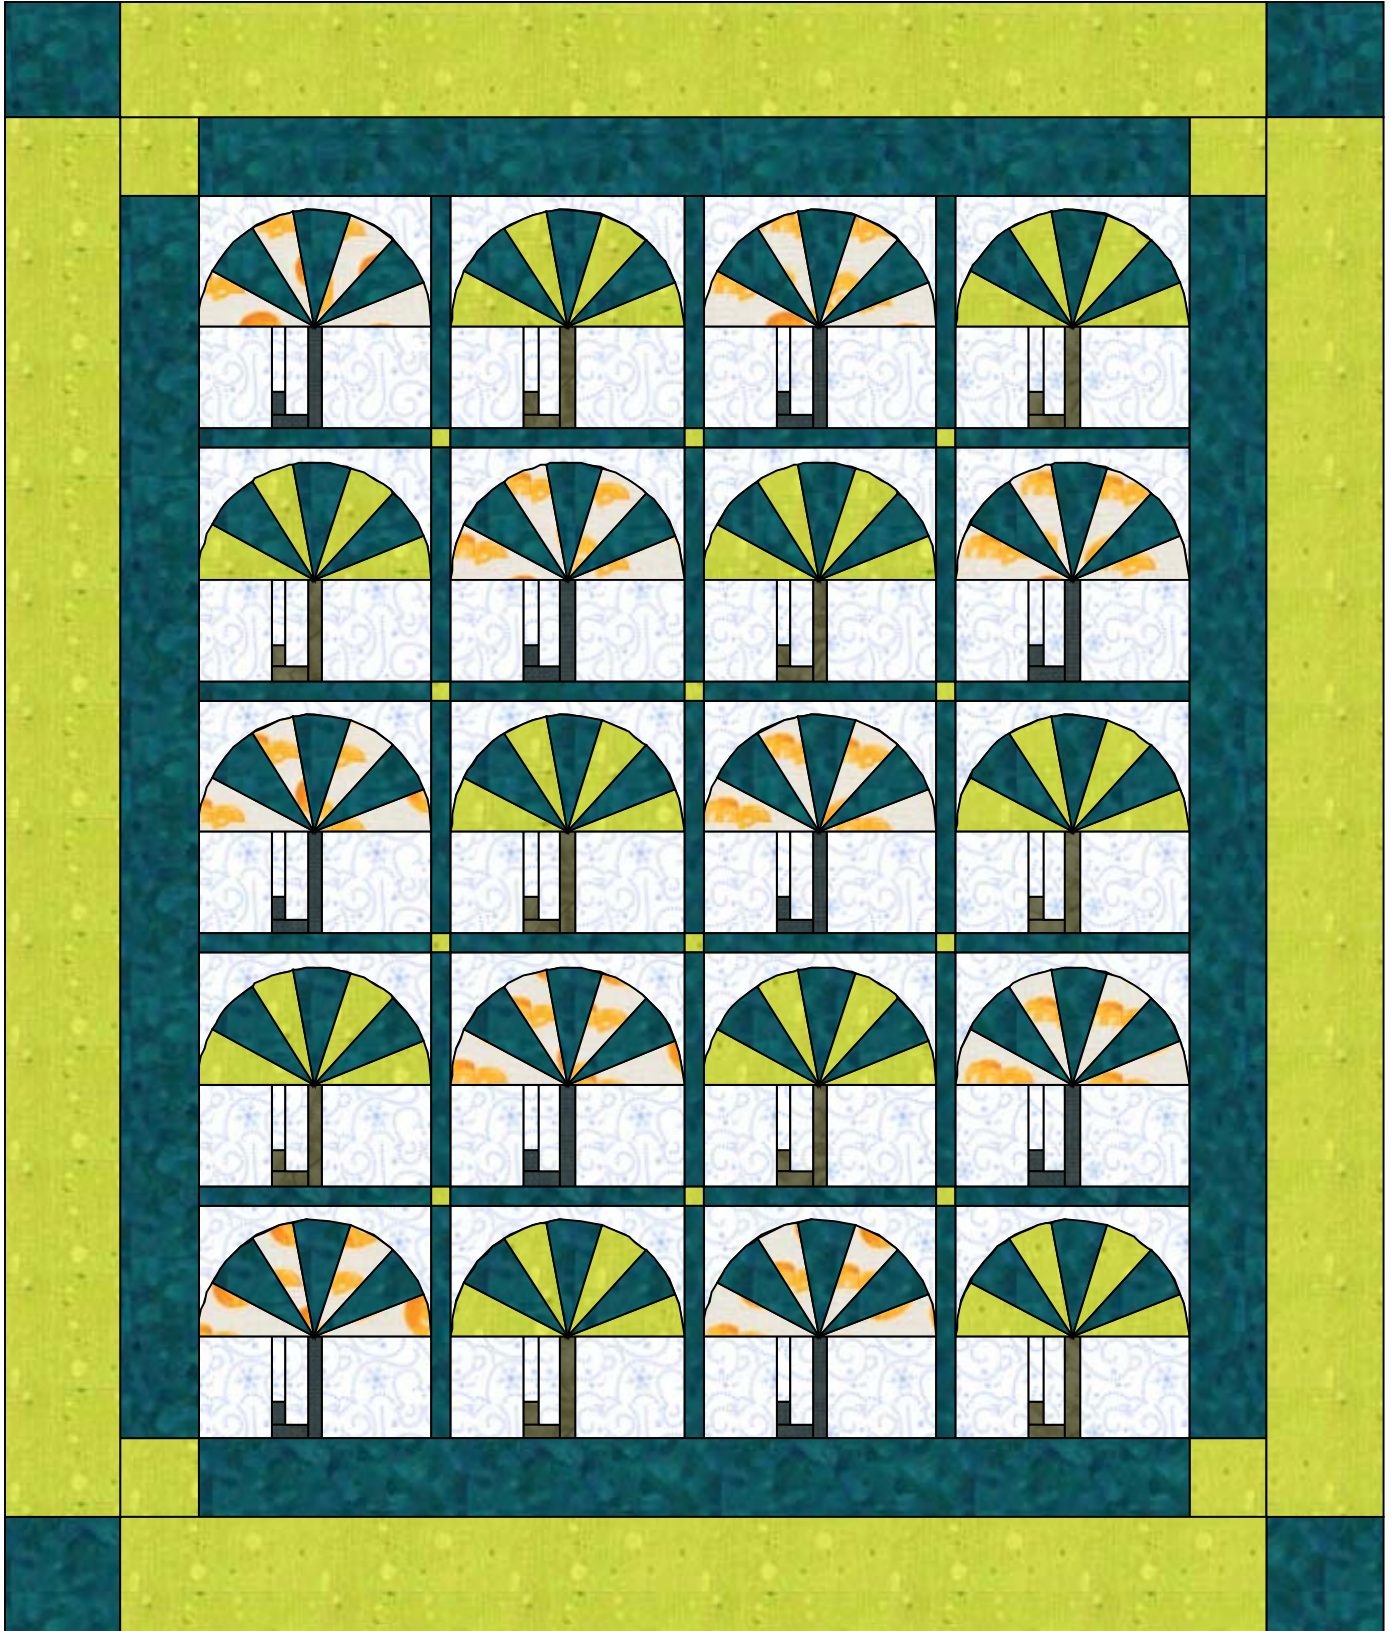

Umbrella - 6" Block

Free Patterns !

Brought to you by:
CompuQuilt

Umbrella - 6" Block

Umbrella - 6" Block

Free Patterns !

Brought to you by:
CompuQuilt

Free Patterns !

Brought to you by:
CompuQuilt

Quilt Name: Umbrella

Quilt is 35 1/2 inches wide and 42 inches high

Blocks are set straight

Center Block Settings

4 Blocks Across and 5 Blocks Down

20 Total Blocks

Block setting is Alternating (2 Blocks)

Blocks are 6 inches wide and 6 inches high

Block used is:

Umbrella

Quilt has 2 borders

Border 1

Style is Corner Blocks

Horizontal Fit Setting is Specific Count, 1 repeats

Vertical Fit Setting is Specific Count, 1 repeats

Width is 2 inches

Border 2

Style is Corner Blocks

Horizontal Fit Setting is Specific Count, 1 repeats

Vertical Fit Setting is Specific Count, 1 repeats

Width is 3 inches

Quilt has an inner sash

Sash Width is 1/2 inche