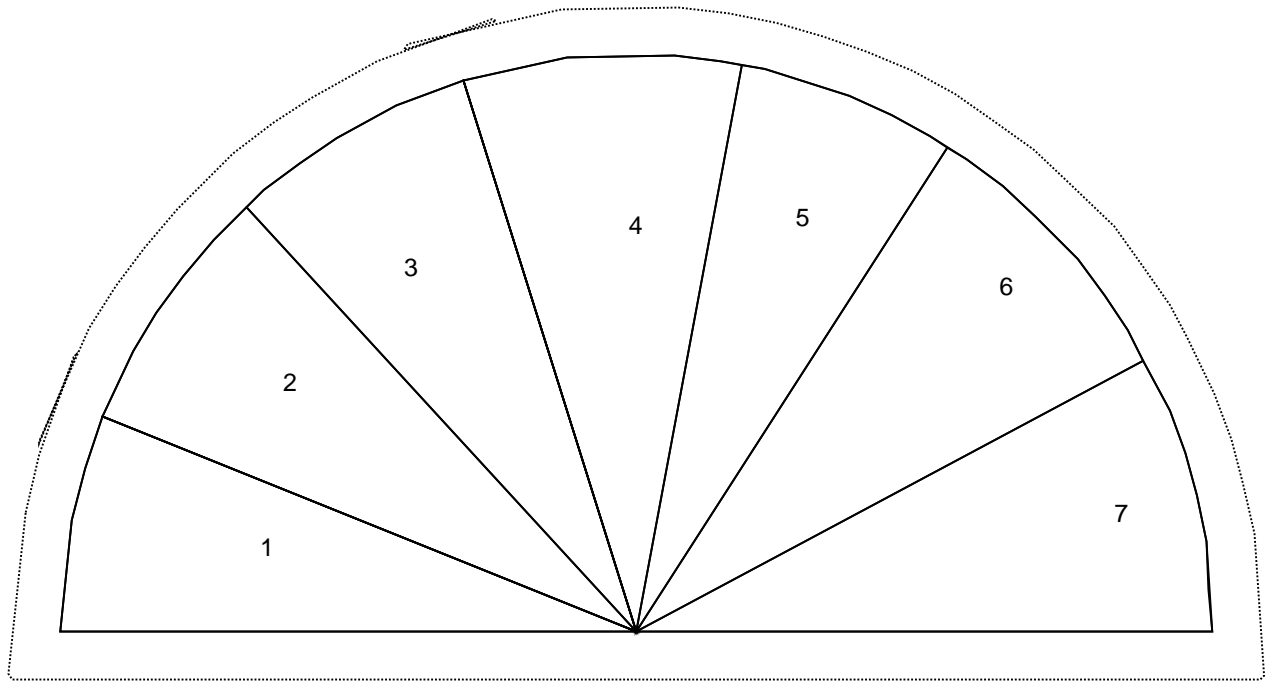

Umbrella - 6" Block

Free Patterns !

Brought to you by:
CompuQuilt

Umbrella - 6" Block

Umbrella - 6" Block

Free Patterns !

Brought to you by:
CompuQuilt

Free Patterns !

Brought to you by:
CompuQuilt

Quilt Name: Umbrella

Quilt is 35 1/2 inches wide and 42 inches high

Blocks are set straight

Center Block Settings

4 Blocks Across and 5 Blocks Down

20 Total Blocks

Block setting is Alternating (2 Blocks)

Blocks are 6 inches wide and 6 inches high

Block used is:

Umbrella

Quilt has 2 borders

Border 1

Style is Corner Blocks

Horizontal Fit Setting is Specific Count, 1 repeats

Vertical Fit Setting is Specific Count, 1 repeats

Width is 2 inches

Border 2

Style is Corner Blocks

Horizontal Fit Setting is Specific Count, 1 repeats

Vertical Fit Setting is Specific Count, 1 repeats

Width is 3 inches

Quilt has an inner sash

Sash Width is 1/2 inche