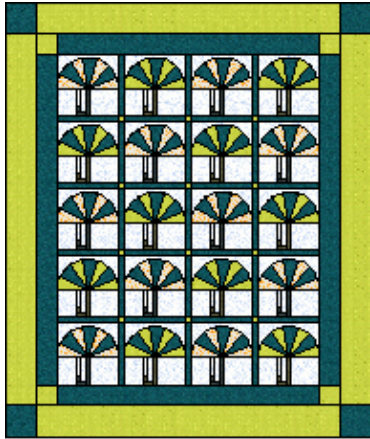

Umbrella - 6" Block

Free Patterns !

Brought to you by:
CompuQuilt

Umbrella - 6" Block

Umbrella - 6" Block

Free Patterns !

Brought to you by:
CompuQuilt

Free Patterns !

Brought to you by:
CompuQuilt

Quilt Name: Umbrella

Quilt is 35 1/2 inches wide and 42 inches high

Blocks are set straight

Center Block Settings

4 Blocks Across and 5 Blocks Down

20 Total Blocks

Block setting is Alternating (2 Blocks)

Blocks are 6 inches wide and 6 inches high

Block used is:

Umbrella

Quilt has 2 borders

Border 1

Style is Corner Blocks

Horizontal Fit Setting is Specific Count, 1 repeats

Vertical Fit Setting is Specific Count, 1 repeats

Width is 2 inches

Border 2

Style is Corner Blocks

Horizontal Fit Setting is Specific Count, 1 repeats

Vertical Fit Setting is Specific Count, 1 repeats

Width is 3 inches

Quilt has an inner sash

Sash Width is 1/2 inche