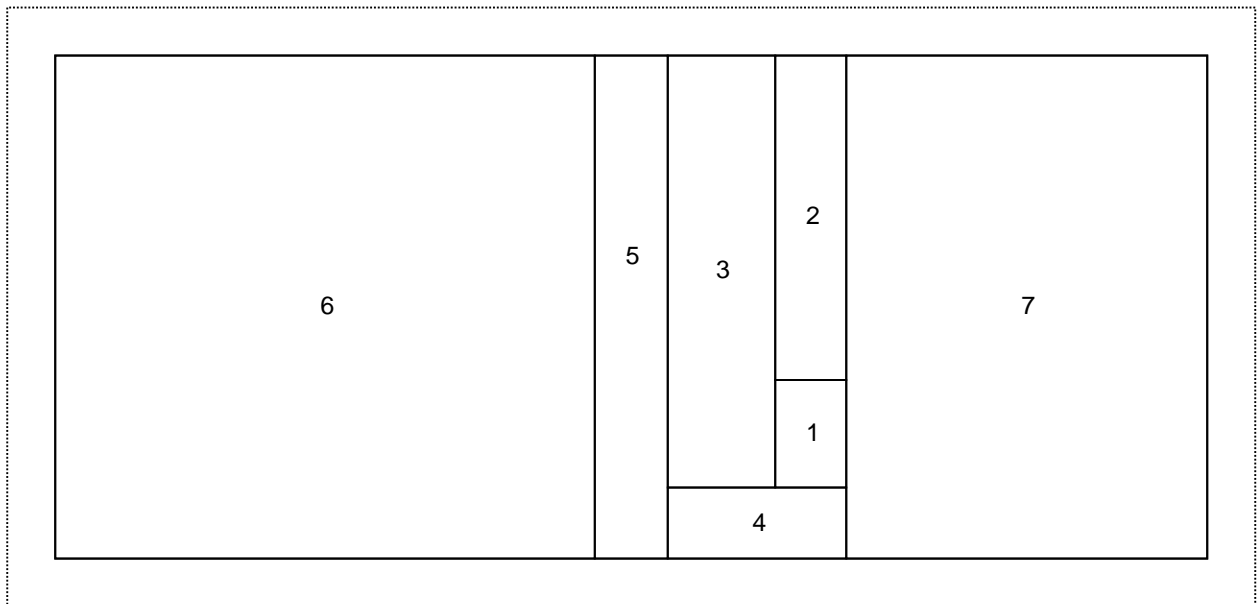

Umbrella - 6" Block

Free Patterns !

Brought to you by:
CompuQuilt

Umbrella - 6" Block

Umbrella - 6" Block

Free Patterns !

Brought to you by:
CompuQuilt

Free Patterns !

Brought to you by:
CompuQuilt

Quilt Name: Umbrella

Quilt is 35 1/2 inches wide and 42 inches high

Blocks are set straight

Center Block Settings

4 Blocks Across and 5 Blocks Down

20 Total Blocks

Block setting is Alternating (2 Blocks)

Blocks are 6 inches wide and 6 inches high

Block used is:

Umbrella

Quilt has 2 borders

Border 1

Style is Corner Blocks

Horizontal Fit Setting is Specific Count, 1 repeats

Vertical Fit Setting is Specific Count, 1 repeats

Width is 2 inches

Border 2

Style is Corner Blocks

Horizontal Fit Setting is Specific Count, 1 repeats

Vertical Fit Setting is Specific Count, 1 repeats

Width is 3 inches

Quilt has an inner sash

Sash Width is 1/2 inche