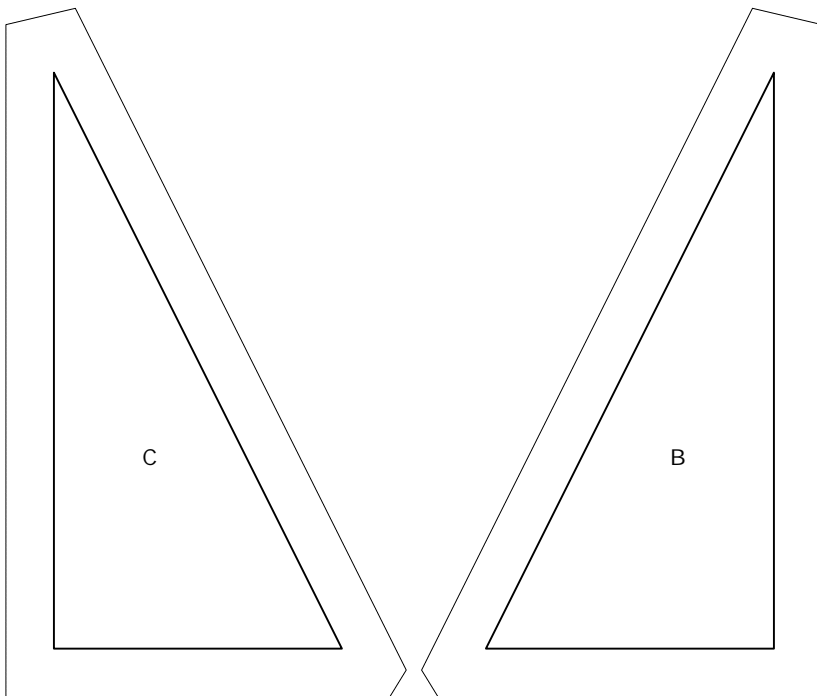

Block: My-Magnolia Flower.blk
6 inches wide by 6 inches high

- Cut:
- 1 Pink C
 - 1 Green C
 - 2 Bkgnd C's
 - 1 Pink B
 - 1 Green B
 - 2 Bkgnd B's
 - 3 Bkgnd E's
 - 1 Pink D
 - 1 Yellow A
 - 3 Bkgnd A's