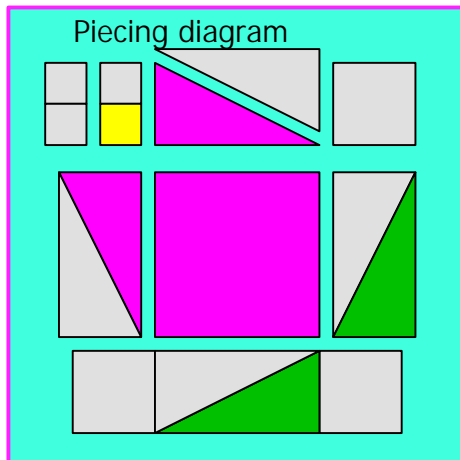

Block: My-Magnolia Flower.blk
6 inches wide by 6 inches high

- Cut:
- 1 Pink C
 - 1 Green C
 - 2 Bkgnd C's
 - 1 Pink B
 - 1 Green B
 - 2 Bkgnd B's
 - 3 Bkgnd E's
 - 1 Pink D
 - 1 Yellow A
 - 3 Bkgnd A's