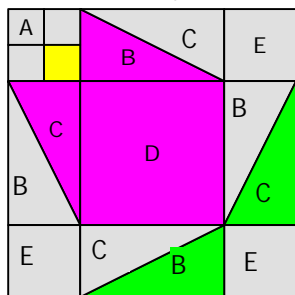

Block: My-Magnolia Flower.blk
6 inches wide by 6 inches high

- Cut:
- 1 Pink C
 - 1 Green C
 - 2 Bkgnd C's
 - 1 Pink B
 - 1 Green B
 - 2 Bkgnd B's
 - 3 Bkgnd E's
 - 1 Pink D
 - 1 Yellow A
 - 3 Bkgnd A's