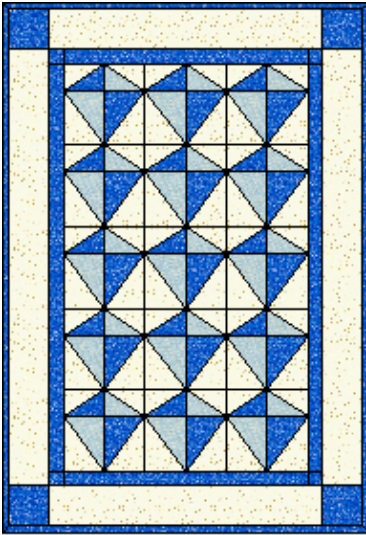

Free Patterns !

Brought to you by:
CompuQuilt

Free Patterns !

Brought to you by:
CompuQuilt

Quilt Name: March Kite

Quilt is 27 inches wide and 39 inches high

Blocks are set straight

Center Block Settings

3 Blocks Across and 5 Blocks Down

15 Total Blocks

Block Setting is Single

Blocks are 6 inches wide and 6 inches high

Block used is :March Kite

Quilt has 2 borders

Border 1

Style is Corner Blocks

Horizontal Fit Setting is Specific Count, 1 repeats

Vertical Fit Setting is Specific Count, 1 repeats

Border Setting is Single

Horizontal Width is 1 inches

Vertical Width is 1 inches

Border 2

Style is Corner Blocks

Horizontal Fit Setting is Specific Count, 1 repeats

Vertical Fit Setting is Specific Count, 1 repeats

Border Setting is Single

Horizontal Width is 3 inches

Vertical Width is 3 inches

Quilt has 1/2" binding.