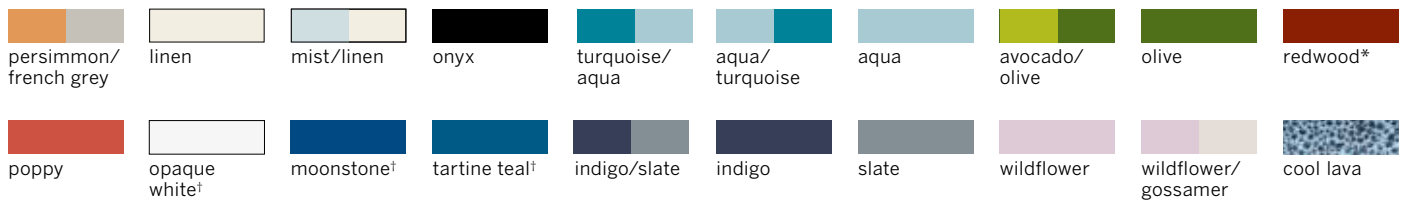

+ indicates availability
(g) indicates glazed edge
(w) indicates wiped edge

† indicates glossy glazes.
All others are matte to semi-matte.

All colors are the same inside and out unless otherwise specified by interior/exterior glaze.

303
serving platter

406
serving platter

510
9 x 14

213
medium covered serving

214
large covered serving

616
soup server

COLOR PALETTE — interior/exterior glaze

HEATH & HOUSE INDUSTRIES CLOCKS