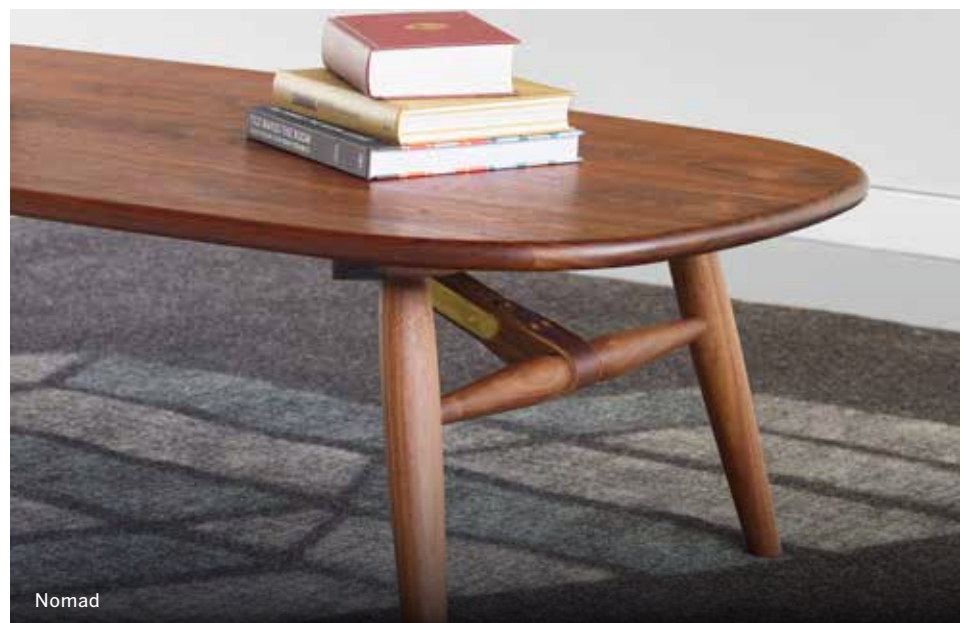

Rim

Alabama Chanin

Nomad

Photo credits:
Page 12. Jeffery Cross
Clockwise from upper left, Heath Ceramics, Jeffery Cross, Heath Ceramics, Jeffery Cross, Heath Ceramics, Heath Ceramics