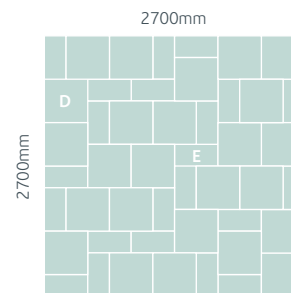

PAVING PAC
(CHALICE 7.29m)