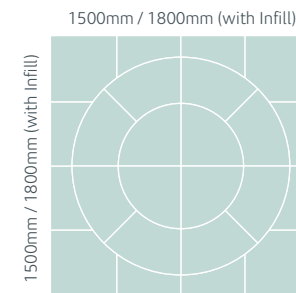

#### CIRCLE PAC

**Chalice 1.8m**  
**including Corner Infill sets**  
**Approx. size:**  
1800mm (dia)  
3.24m<sup>2</sup>

**Pallet weight** 210

**Chalice 2.7m**  
**including Chalice**  
**450x450 Paving**  
**Approx. size:**  
2700mm (dia)  
7.29m<sup>2</sup>

### Colour

HONEY BROWN

MELLOW GOLD

WELSH SLATE\*

### Plan

PAVING PAC  
(CHALICE 5.76m)

PAVING PAC  
(CHALICE 7.29m)

CIRCLE PAC  
(CHALICE CIRCLE 1.8m)

15

\*The 5.76m<sup>2</sup> kit is not available in the welsh slate colour.