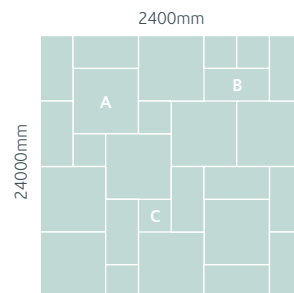

Plan

PAVING PAC
(CHALICE 5.76m)