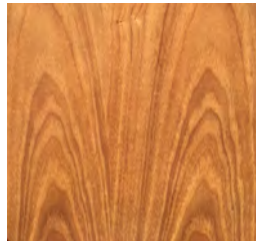

MURANO

ACOUSTICS™

Where Beauty And Tranquility Unite

NATURAL WOOD VENEER PANEL RANGE

Bamboo

Walnut
(Quarter Cut)

Walnut
(Crown Cut)

Maple

Ash
(Crown Cut)

Ash
(Crown Cut- Strong)

Ash
(Quarter Cut)

Anigre

Teak

Oak

Sapele

Cherry

Beech

Note: Color tones in these images may vary from the actual product, due to variances in computer monitors and printer settings. Clear timber finishes such as lacquers will also cause timber-grain colors to darken.