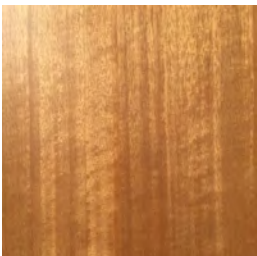

Ash
(Crown Cut)

Ash
(Crown Cut- Strong)

Ash
(Quarter Cut)

Anigre

Teak

Oak

Sapele

Cherry

Beech

Note: Color tones in these images may vary from the actual product, due to variances in computer monitors and printer settings. Clear timber finishes such as lacquers will also cause timber-grain colors to darken.