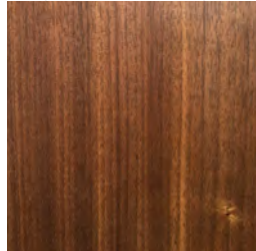

MURANO

ACOUSTICS™

Where Beauty And Tranquility Unite

NATURAL WOOD VENEER PANEL RANGE

Bamboo

Walnut
(Quarter Cut)

Walnut
(Crown Cut)

Maple

Ash
(Crown Cut)

Ash
(Crown Cut- Strong)

Ash
(Quarter Cut)

Anigre

Teak

Oak

Sapele

Cherry

Beech

Note: Color tones in these images may vary from the actual product, due to variances in computer monitors and printer settings. Clear timber finishes such as lacquers will also cause timber-grain colors to darken.