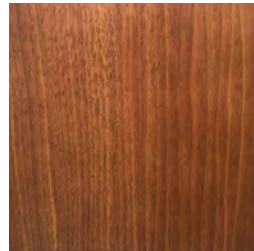

MURANO

ACOUSTICS™

Where Beauty And Tranquility Unite

NATURAL WOOD VENEER PANEL RANGE

Bamboo

Walnut
(Quarter Cut)

Walnut
(Crown Cut)

Maple

Ash
(Crown Cut)

Ash
(Crown Cut- Strong)

Ash
(Quarter Cut)

Anigre

Teak

Oak

Sapele

Cherry

Beech

Note: Color tones in these images may vary from the actual product, due to variances in computer monitors and printer settings. Clear timber finishes such as lacquers will also cause timber-grain colors to darken.