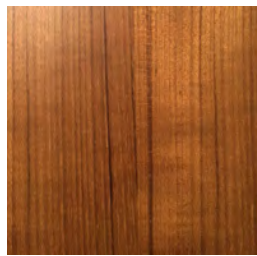

Ash
(Crown Cut)

Ash
(Crown Cut- Strong)

Ash
(Quarter Cut)

Anigre

Teak

Oak

Sapele

Cherry

Beech

Note: Color tones in these images may vary from the actual product, due to variances in computer monitors and printer settings. Clear timber finishes such as lacquers will also cause timber-grain colors to darken.