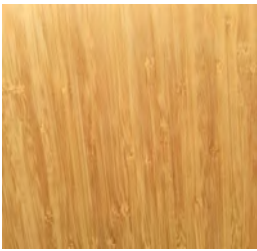

MURANO

ACOUSTICS™

Where Beauty And Tranquility Unite

NATURAL WOOD VENEER PANEL RANGE

Bamboo

Walnut
(Quarter Cut)

Walnut
(Crown Cut)

Maple

Ash
(Crown Cut)

Ash
(Crown Cut- Strong)

Ash
(Quarter Cut)

Anigre

Teak

Oak

Sapele

Cherry

Beech

Note: Color tones in these images may vary from the actual product, due to variances in computer monitors and printer settings. Clear timber finishes such as lacquers will also cause timber-grain colors to darken.