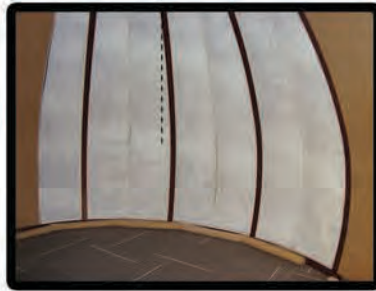

## What is FabriTrak<sup>®</sup>?

Fabri Trak<sup>®</sup> is an exceptional fire-retardant rigid vinyl framework that provides a method for using fabric as an interior architectural finish for walls and ceilings. Fabri Trak<sup>®</sup> frameworks, known generically as “track” are manufactured from a unique blend of polymers and fire retardant additives free of Volatile Organic Compounds.

## Sizes and Shapes

Fabri Trak<sup>®</sup> is available in round edge, square edge and bevel edge details in sizes ranging from 3/8 inch (10mm) to 2 inch (50 mm). Fabric is inserted into specially designed fabric-receiving jaws having serrated and meshed teeth for superior gripping and holding. To enable the designers' creativity Fabri Trak<sup>®</sup> is available with fabric insertion bottom entry, top entry, or side entry configurations.

## Applications

Fabri Trak<sup>®</sup> is used as an interior architectural finish for walls and ceilings using fabric, vinyl or leather coverings. Fabri Trak<sup>®</sup> is made and designed to allow the designer's creativity to embrace virtually any wall or ceiling space or configuration. Fabri Trak<sup>®</sup> lends itself for application on undulating walls, portals or columns.

# what is fabritrak ?

track

+

infill

+

fabric

**FABRITRAK®** is available in three profiles, Radius, Bevel and Square, from 3/8" to 2" in depth. Any depth could be achieved with a custom buildout. There are over 50 different tracks available to meet your every need. For more information, please go to: [www.fabritrak.com/trak](http://www.fabritrak.com/trak)