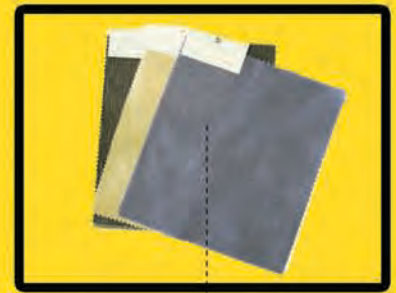

## What is FabriTrak<sup>®</sup>?

Fabri Trak<sup>®</sup> is an exceptional fire-retardant rigid vinyl framework that provides a method for using fabric as an interior architectural finish for walls and ceilings. Fabri Trak<sup>®</sup> frameworks, known generically as “track” are manufactured from a unique blend of polymers and fire retardant additives free of Volatile Organic Compounds.

## Sizes and Shapes

Fabri Trak<sup>®</sup> is available in round edge, square edge and bevel edge details in sizes ranging from 3/8 inch (10mm) to 2 inch (50 mm). Fabric is inserted into specially designed fabric-receiving jaws having serrated and meshed teeth for superior gripping and holding. To enable the designers' creativity Fabri Trak<sup>®</sup> is available with fabric insertion bottom entry, top entry, or side entry configurations.

## Applications

Fabri Trak<sup>®</sup> is used as an interior architectural finish for walls and ceilings using fabric, vinyl or leather coverings. Fabri Trak<sup>®</sup> is made and designed to allow the designer's creativity to embrace virtually any wall or ceiling space or configuration. Fabri Trak<sup>®</sup> lends itself for application on undulating walls, portals or columns.

# what is fabritrak ?

track

+

infill

+

fabric

**FABRITRAK®** is available in three profiles, Radius, Bevel and Square, from 3/8" to 2" in depth. Any depth could be achieved with a custom buildout. There are over 50 different tracks available to meet your every need. For more information, please go to: [www.fabritrak.com/trak](http://www.fabritrak.com/trak)