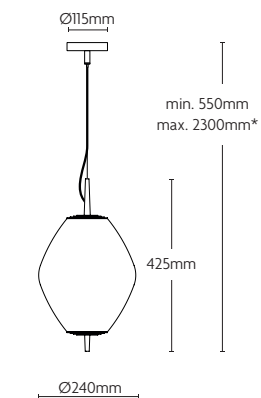

VOLTAGE

240V AC (Class II)

CERTIFICATIONS

CE

MATERIALS

Brass | Matte Opal Glass

HANGING OPTIONS

Drop rod: Specify total drop when ordering
Suspension wire: 2m max, adjustable on site, longer drop available on request

DIMENSIONS

FINISHES

Antique Brass

Globe:
Susp. Wire: NOV.PGL.AB.MO
Drop Rod: NOV.PGL.R.AB.MO
Wide:
Susp. Wire: NOV.PWL.AB.MO
Drop Rod: NOV.PWL.R.AB.MO
Tall:
Susp. Wire: NOV.PTA.AB.MO
Drop Rod: NOV.PTA.R.AB.MO

Bronze

Globe:
Susp. Wire: NOV.PGL.BZ.MO
Drop Rod: NOV.PGL.R.BZ.MO
Wide:
Susp. Wire: NOV.PWL.BZ.MO
Drop Rod: NOV.PWL.R.BZ.MO
Tall:
Susp. Wire: NOV.PTA.BZ.MO
Drop Rod: NOV.PTA.R.BZ.MO

NOVA GLOBE

NOVA WIDE

NOVA TALL