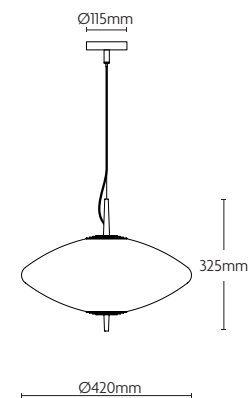

VOLTAGE

240V AC (Class II)

CERTIFICATIONS

CE

MATERIALS

Brass | Matte Opal Glass

HANGING OPTIONS

Drop rod: Specify total drop when ordering
Suspension wire: 2m max, adjustable on site, longer drop available on request

DIMENSIONS

FINISHES

Antique Brass

Globe:
Susp. Wire: NOV.PGL.AB.MO
Drop Rod: NOV.PGL.R.AB.MO
Wide:
Susp. Wire: NOV.PWL.AB.MO
Drop Rod: NOV.PWL.R.AB.MO
Tall:
Susp. Wire: NOV.PTA.AB.MO
Drop Rod: NOV.PTA.R.AB.MO

Bronze

Globe:
Susp. Wire: NOV.PGL.BZ.MO
Drop Rod: NOV.PGL.R.BZ.MO
Wide:
Susp. Wire: NOV.PWL.BZ.MO
Drop Rod: NOV.PWL.R.BZ.MO
Tall:
Susp. Wire: NOV.PTA.BZ.MO
Drop Rod: NOV.PTA.R.BZ.MO

NOVA GLOBE

NOVA WIDE

NOVA TALL