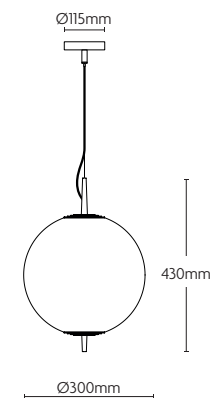

VOLTAGE

240V AC (Class II)

CERTIFICATIONS

CE

MATERIALS

Brass | Matte Opal Glass

HANGING OPTIONS

Drop rod: Specify total drop when ordering
Suspension wire: 2m max, adjustable on site, longer drop available on request

DIMENSIONS

FINISHES

Antique Brass

Globe:
Susp. Wire: NOV.PGL.AB.MO
Drop Rod: NOV.PGL.R.AB.MO
Wide:
Susp. Wire: NOV.PWL.AB.MO
Drop Rod: NOV.PWL.R.AB.MO
Tall:
Susp. Wire: NOV.PTA.AB.MO
Drop Rod: NOV.PTA.R.AB.MO

Bronze

Globe:
Susp. Wire: NOV.PGL.BZ.MO
Drop Rod: NOV.PGL.R.BZ.MO
Wide:
Susp. Wire: NOV.PWL.BZ.MO
Drop Rod: NOV.PWL.R.BZ.MO
Tall:
Susp. Wire: NOV.PTA.BZ.MO
Drop Rod: NOV.PTA.R.BZ.MO

NOVA GLOBE

NOVA WIDE

NOVA TALL