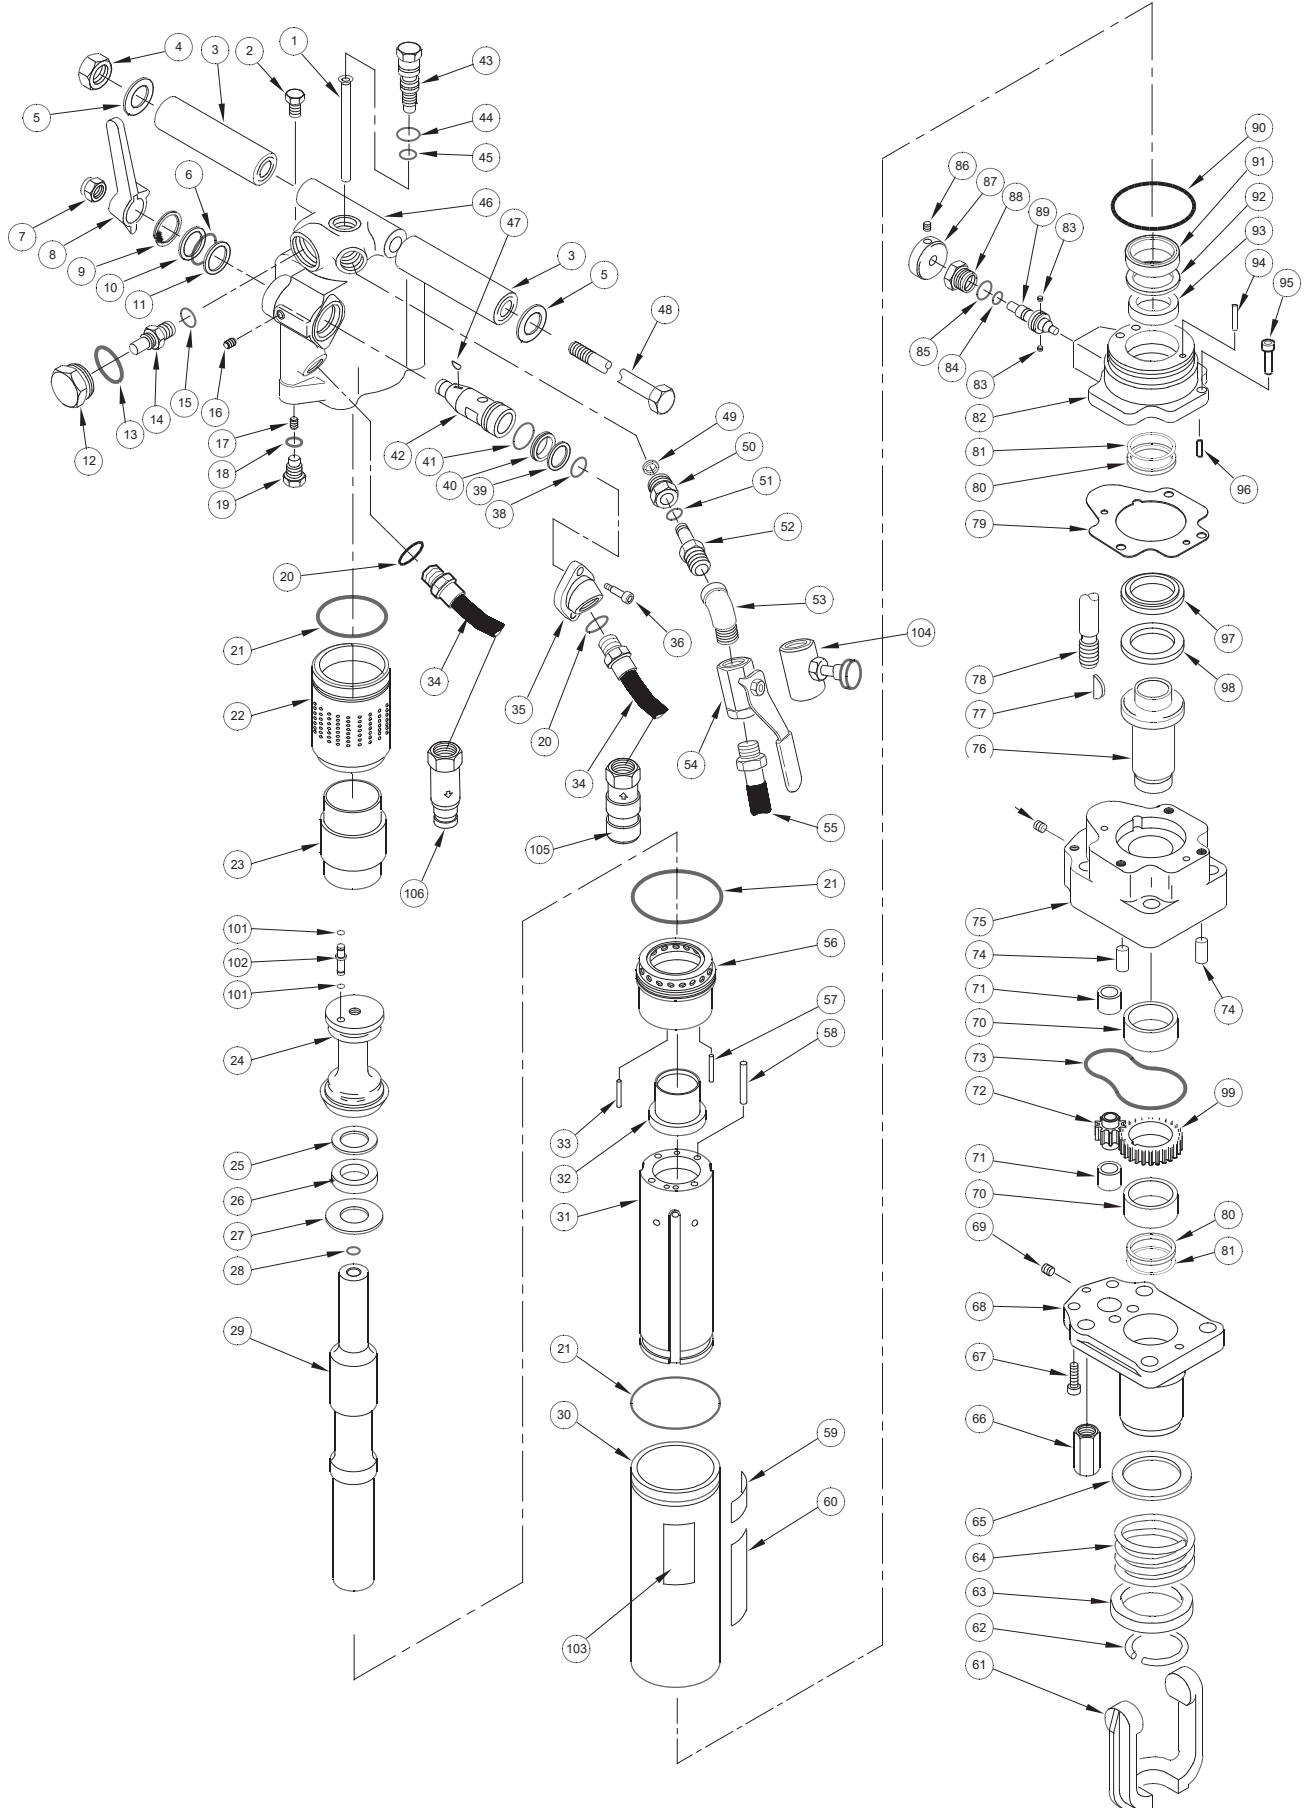

# SK58 PARTS LIST

ITEM	PART NO.	QTY	DESCRIPTION
1	04763	1	AIR TUBE (SK58110/SK58130/SK58310 ONLY)
	04965	1	WATER TUBE (SK58120 ONLY)
2	07064	1	VENT PLUG
3	04964	2	HANDLE GRIP ASSEMBLY
4	01714	1	NUT HEAVY HEX JAM
5	04786	2	WASHER
6	04794	1	O-RING *
7	04147	1	LOCKNUT
8	04718	1	VALVE LEVER
9	04902	1	RETAINING RING
10	04751	1	WASHER
11	04793	1	KAP SEAL *
12	04775	1	CHARGE VALVE CAP
13	04052	1	O-RING *
14	04051	1	CHARGING VALVE (INCLUDES ITEM 15)
17	00955	1	PIPE PLUG
18	01411	1	O-RING *
19	04772	1	ORIFICE PLUG
20	01605	2	O-RING *
21	04054	3	O-RING *
22	04060	1	ACCUMULATOR CYLINDER
23	04059	1	ACCUMULATOR DIAPHRAGM
24	04779	1	ACCUMULATOR CHAMBER
25	04780	1	BACK UP WASHER
26	04386	1	CUP SEAL *
27	04750	1	WASHER
28	06268	1	TUBE SEAL (SK58120 ONLY) *
29	04734	1	PISTON (SK58110 / SK58130)
	06265	1	PISTON (SK58120 / SK58310)
30	04068	1	FLOW SLEEVE TUBE
31	07889	1	FLOW SLEEVE (SEE NOTE PAGE 19)
32	04065	1	AUTOMATIC VALVE
33	07890	1	ROLL PIN
34	01652	2	PIGTAIL HOSE ASSEMBLY
35	04781	1	INLET FLANGE
36	02688	2	CAPSCREW
38	02003	1	O-RING*
39	04771	1	WASHER
40	04791	1	KAP SEAL *
41	04795	1	O-RING *
42	04777	1	THROTTLE VALVE
43	04778	1	BLOWER TUBE NUT
44	00016	1	O-RING *