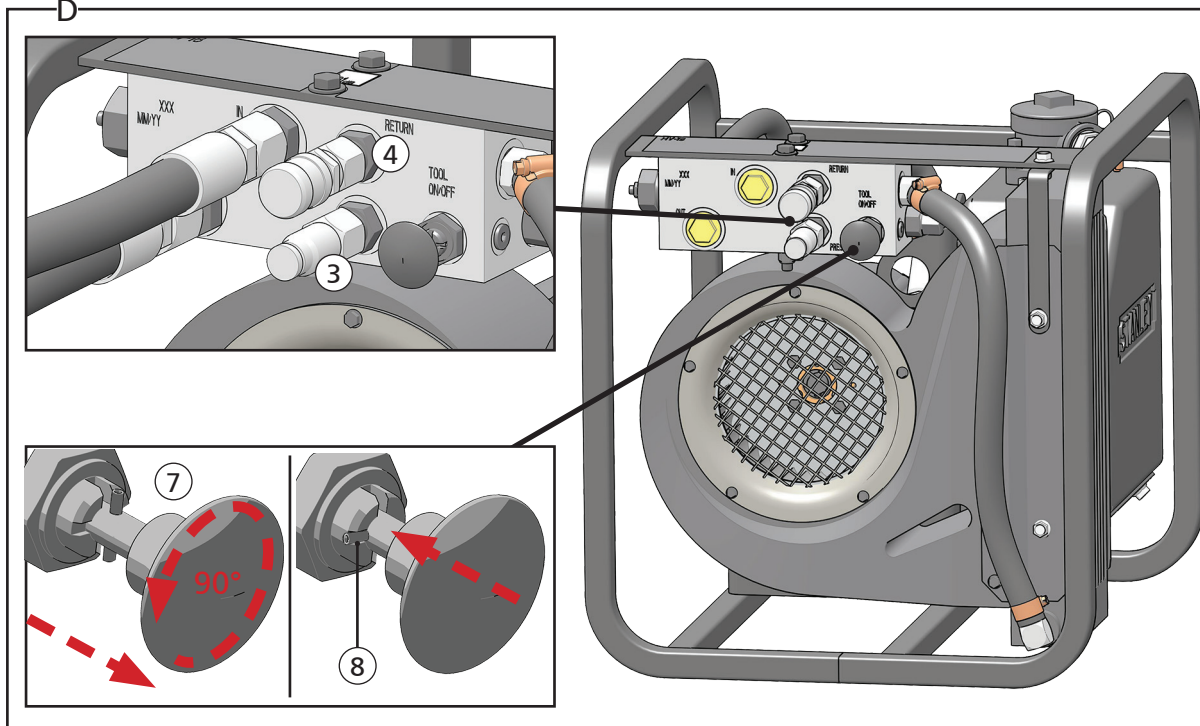

C

D

E

G

H

Manifold Parts Illustration - Detail E		
ITEM	P/N	DESCRIPTION
1	350237	Hex Plug
2	18952	Steel Ball
3	40089	Manifold
4	05043	Relief Valve
5	350041	Hex Plug
6	40137	Tool Circuit Control Valve
7	07882	Adapter
8	03976	Male Coupler
9	03975	Female Coupler
10	16800	Plug
11	37301	Flow Regulator
12	350237	Hex Plug
13	27634	Cap Screw
14	04585	Washer
15	40415	Operation Decal - Model HV18300
	48842	Operation Decal - Model HV18301
16	35686	Hydraulic Fluid Decal
17	04353	Nylock Nut
18	40413	Elbow Adapter
19	08045	Hose Clamp
20	04306	Hose - 19 Inches Long
21	350104	Straight Thread Connector
22	02773	Adapter

Fan & Oil Cooler Parts Illustration - Detail F		
ITEM	P/N	DESCRIPTION
1	08667	Screw
2	40084	Inlet Ring
3	08669	Gasket
4	27931	Cap Screw
5	08035	Blower Wheel
6	10706	Cap Screw
7	40079	Blower Hub
8	40083	Bushing
9	24142	Hex Flange Bolt
10	40433	Hex Flange Bolt
11	40401	Angle Bracket
12	12787	Flange Nut
13	35782	Spacer
14	40435	Hex Flange Bolt
15	07783	Blower Housing
16	40053	Cooler Mount
17	08668	Screw
18	40433	Screw
19	40078	Cooler
20	40054	Cooler Mount

Motor Parts Illustration - Detail G		
ITEM	P/N	DESCRIPTION
1	40407	Hose Assembly
2	40406	Hose Assembly
3	40414	45° Elbow Hydraulic Adapter
4	08045	Hose Clamp
5	04306	Hose - 16 Inches Long
6	04321	Straight Thread Elbow Adapter
7	40406	Hose Assembly
8	06151	Cap Screw
9	00683	Lock Washer
10	40081	Hydraulic Pump - Model HV18300
	48841	Hydraulic Pump - Model HV18301
11	05967	Straight Thread Elbow Adapter
12	04321	Straight Thread Elbow Adapter

Hydraulic Oil Reservoir Parts Illustration - Detail H		
ITEM	P/N	DESCRIPTION
1	40082	Hydraulic Oil Tank
2	40133	Grip Plate
3	43687	Cap Screw
4	40080	Filter Assembly
5	40364	45° Elbow Adapter
6	08045	Hose Clamp
7	04306	Hose - 4 3/4 Inch Long
8	40405	Hose Barb
9	40082	Hydraulic Tank
10	40433	Hex Flange Bolts
11	40075	Frame Weldment
12	11179	Hose Clamp
13	07747	Suction Sleeve
14	07749	Suction Tube