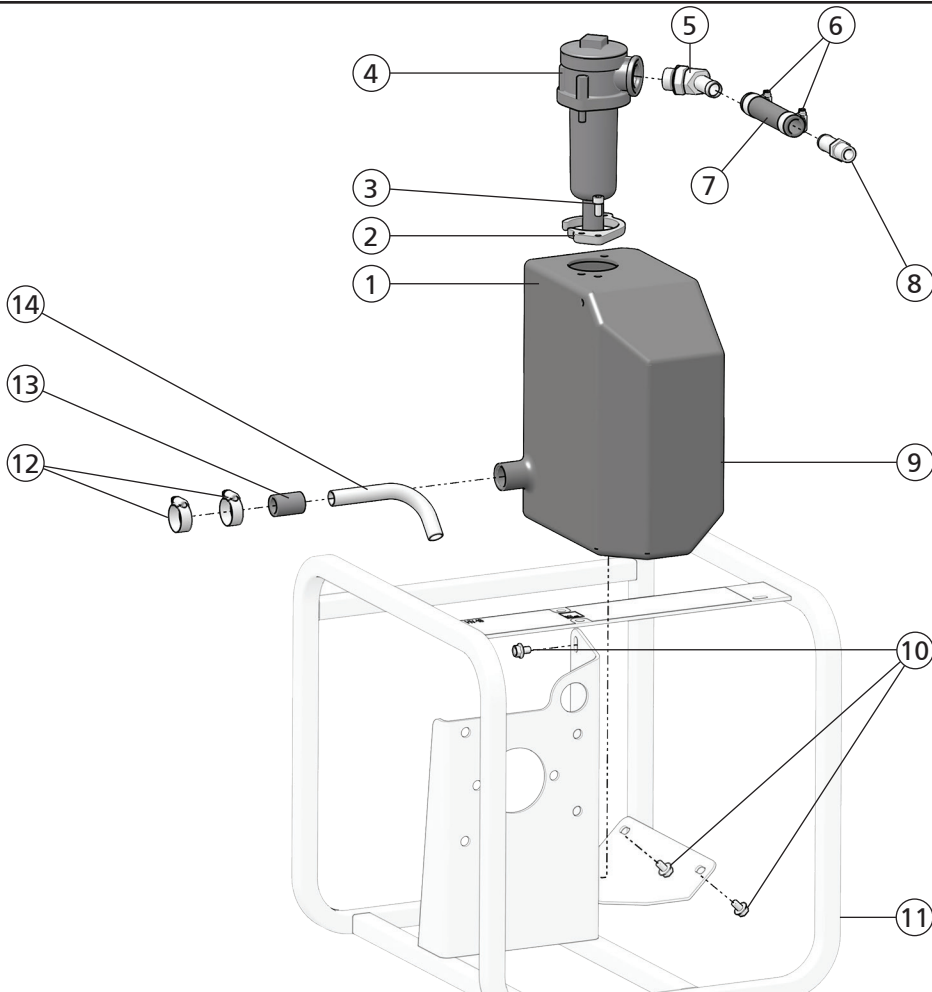

C

D

E

G

H

Manifold Parts Illustration - Detail E		
ITEM	P/N	DESCRIPTION
1	350237	Hex Plug
2	18952	Steel Ball
3	40089	Manifold
4	05043	Relief Valve
5	350041	Hex Plug
6	40137	Tool Circuit Control Valve
7	07882	Adapter
8	03976	Male Coupler
9	03975	Female Coupler
10	16800	Plug
11	37301	Flow Regulator
12	350237	Hex Plug
13	27634	Cap Screw
14	04585	Washer
15	40415	Operation Decal - Model HV18300
	48842	Operation Decal - Model HV18301
16	35686	Hydraulic Fluid Decal
17	04353	Nylock Nut
18	40413	Elbow Adapter
19	08045	Hose Clamp
20	04306	Hose - 19 Inches Long
21	350104	Straight Thread Connector
22	02773	Adapter

Fan & Oil Cooler Parts Illustration - Detail F		
ITEM	P/N	DESCRIPTION
1	08667	Screw
2	40084	Inlet Ring
3	08669	Gasket
4	27931	Cap Screw
5	08035	Blower Wheel
6	10706	Cap Screw
7	40079	Blower Hub
8	40083	Bushing
9	24142	Hex Flange Bolt
10	40433	Hex Flange Bolt
11	40401	Angle Bracket
12	12787	Flange Nut
13	35782	Spacer
14	40435	Hex Flange Bolt
15	07783	Blower Housing
16	40053	Cooler Mount
17	08668	Screw
18	40433	Screw
19	40078	Cooler
20	40054	Cooler Mount

Motor Parts Illustration - Detail G		
ITEM	P/N	DESCRIPTION
1	40407	Hose Assembly
2	40406	Hose Assembly
3	40414	45° Elbow Hydraulic Adapter
4	08045	Hose Clamp
5	04306	Hose - 16 Inches Long
6	04321	Straight Thread Elbow Adapter
7	40406	Hose Assembly
8	06151	Cap Screw
9	00683	Lock Washer
10	40081	Hydraulic Pump - Model HV18300
	48841	Hydraulic Pump - Model HV18301
11	05967	Straight Thread Elbow Adapter
12	04321	Straight Thread Elbow Adapter

Hydraulic Oil Reservoir Parts Illustration - Detail H		
ITEM	P/N	DESCRIPTION
1	40082	Hydraulic Oil Tank
2	40133	Grip Plate
3	43687	Cap Screw
4	40080	Filter Assembly
5	40364	45° Elbow Adapter
6	08045	Hose Clamp
7	04306	Hose - 4 3/4 Inch Long
8	40405	Hose Barb
9	40082	Hydraulic Tank
10	40433	Hex Flange Bolts
11	40075	Frame Weldment
12	11179	Hose Clamp
13	07747	Suction Sleeve
14	07749	Suction Tube