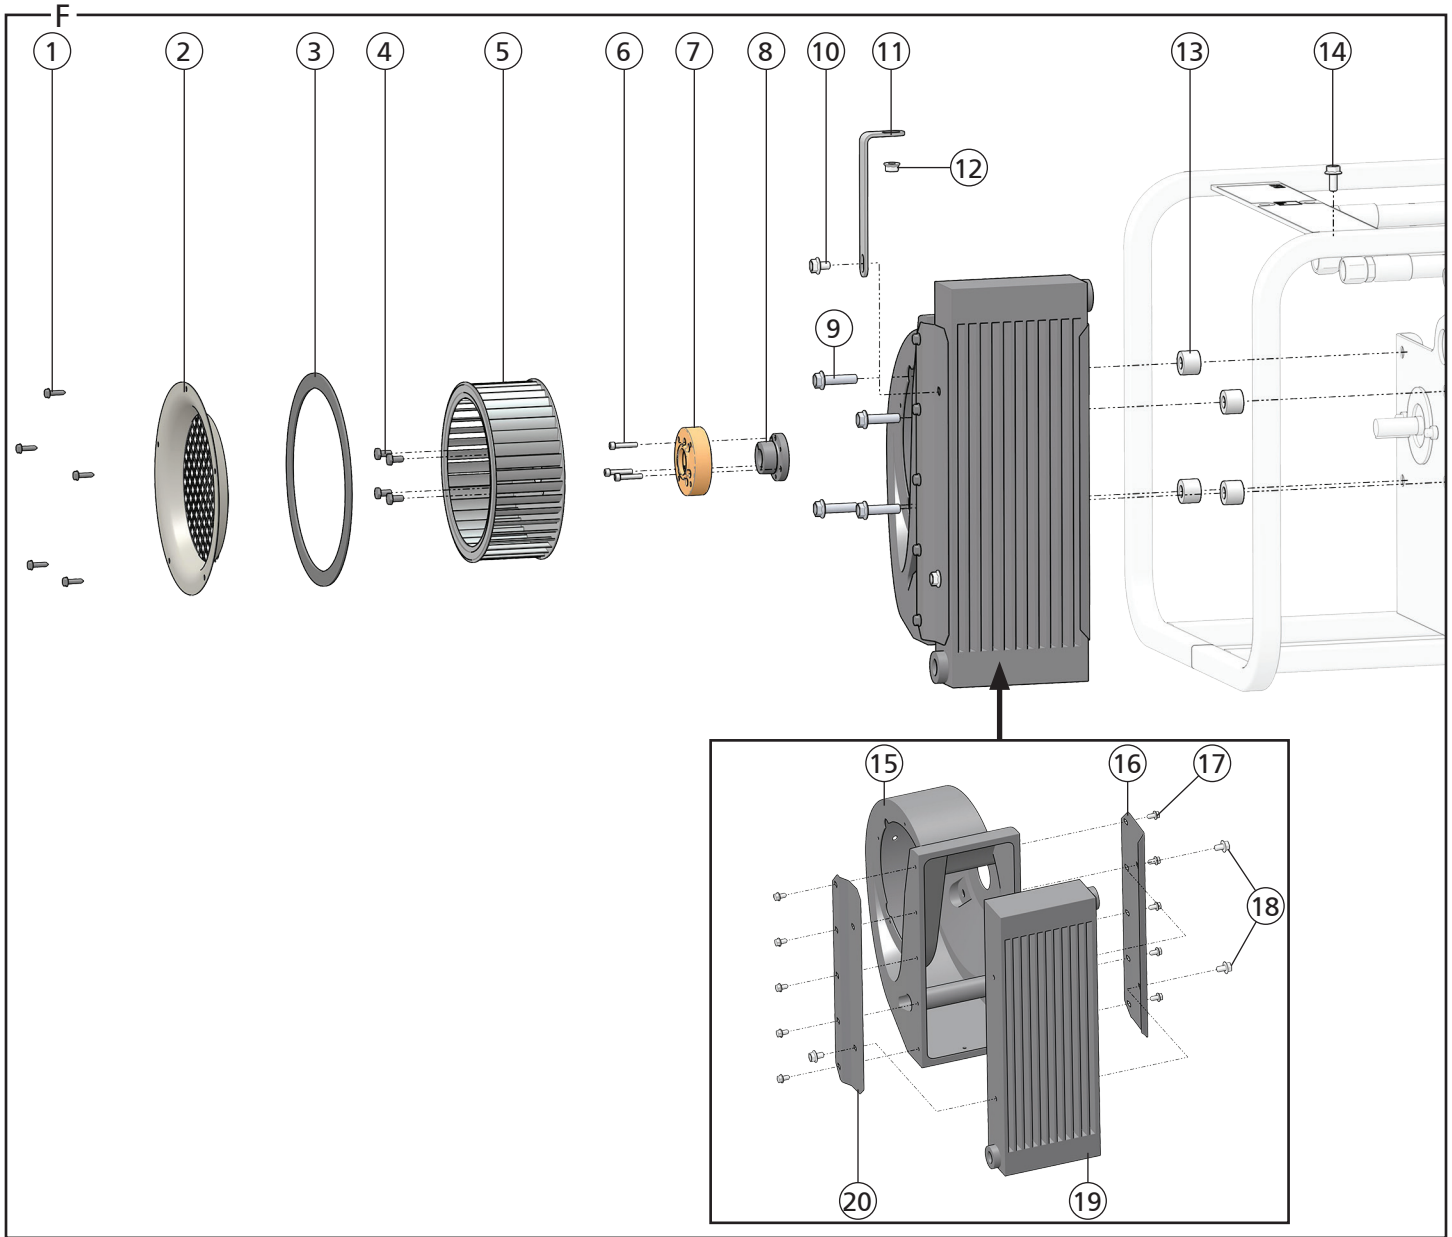

C

D

E

G

H

Manifold Parts Illustration - Detail E		
ITEM	P/N	DESCRIPTION
1	350237	Hex Plug
2	18952	Steel Ball
3	40089	Manifold
4	05043	Relief Valve
5	350041	Hex Plug
6	40137	Tool Circuit Control Valve
7	07882	Adapter
8	03976	Male Coupler
9	03975	Female Coupler
10	16800	Plug
11	37301	Flow Regulator
12	350237	Hex Plug
13	27634	Cap Screw
14	04585	Washer
15	40415	Operation Decal - Model HV18300
	48842	Operation Decal - Model HV18301
16	35686	Hydraulic Fluid Decal
17	04353	Nylock Nut
18	40413	Elbow Adapter
19	08045	Hose Clamp
20	04306	Hose - 19 Inches Long
21	350104	Straight Thread Connector
22	02773	Adapter

Fan & Oil Cooler Parts Illustration - Detail F		
ITEM	P/N	DESCRIPTION
1	08667	Screw
2	40084	Inlet Ring
3	08669	Gasket
4	27931	Cap Screw
5	08035	Blower Wheel
6	10706	Cap Screw
7	40079	Blower Hub
8	40083	Bushing
9	24142	Hex Flange Bolt
10	40433	Hex Flange Bolt
11	40401	Angle Bracket
12	12787	Flange Nut
13	35782	Spacer
14	40435	Hex Flange Bolt
15	07783	Blower Housing
16	40053	Cooler Mount
17	08668	Screw
18	40433	Screw
19	40078	Cooler
20	40054	Cooler Mount

Motor Parts Illustration - Detail G		
ITEM	P/N	DESCRIPTION
1	40407	Hose Assembly
2	40406	Hose Assembly
3	40414	45° Elbow Hydraulic Adapter
4	08045	Hose Clamp
5	04306	Hose - 16 Inches Long
6	04321	Straight Thread Elbow Adapter
7	40406	Hose Assembly
8	06151	Cap Screw
9	00683	Lock Washer
10	40081	Hydraulic Pump - Model HV18300
	48841	Hydraulic Pump - Model HV18301
11	05967	Straight Thread Elbow Adapter
12	04321	Straight Thread Elbow Adapter

Hydraulic Oil Reservoir Parts Illustration - Detail H		
ITEM	P/N	DESCRIPTION
1	40082	Hydraulic Oil Tank
2	40133	Grip Plate
3	43687	Cap Screw
4	40080	Filter Assembly
5	40364	45° Elbow Adapter
6	08045	Hose Clamp
7	04306	Hose - 4 3/4 Inch Long
8	40405	Hose Barb
9	40082	Hydraulic Tank
10	40433	Hex Flange Bolts
11	40075	Frame Weldment
12	11179	Hose Clamp
13	07747	Suction Sleeve
14	07749	Suction Tube