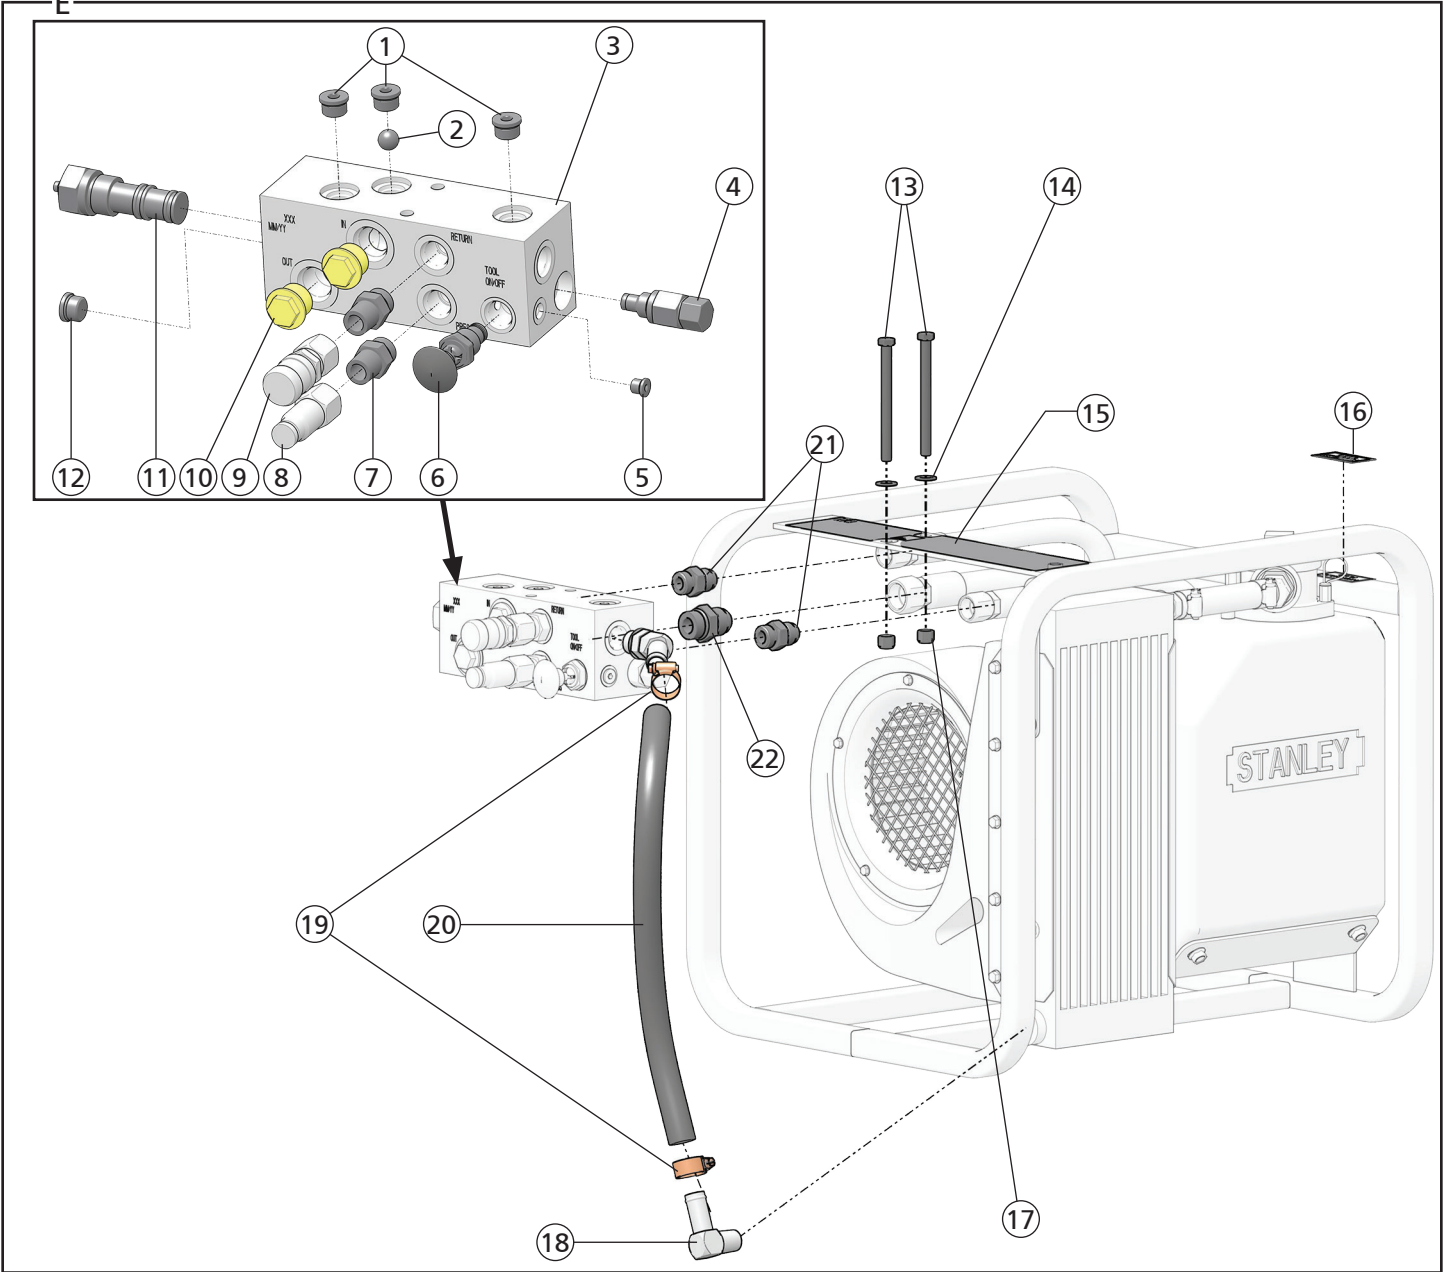

C

D

E

G

H

Manifold Parts Illustration - Detail E		
ITEM	P/N	DESCRIPTION
1	350237	Hex Plug
2	18952	Steel Ball
3	40089	Manifold
4	05043	Relief Valve
5	350041	Hex Plug
6	40137	Tool Circuit Control Valve
7	07882	Adapter
8	03976	Male Coupler
9	03975	Female Coupler
10	16800	Plug
11	37301	Flow Regulator
12	350237	Hex Plug
13	27634	Cap Screw
14	04585	Washer
15	40415	Operation Decal - Model HV18300
	48842	Operation Decal - Model HV18301
16	35686	Hydraulic Fluid Decal
17	04353	Nylock Nut
18	40413	Elbow Adapter
19	08045	Hose Clamp
20	04306	Hose - 19 Inches Long
21	350104	Straight Thread Connector
22	02773	Adapter

Fan & Oil Cooler Parts Illustration - Detail F		
ITEM	P/N	DESCRIPTION
1	08667	Screw
2	40084	Inlet Ring
3	08669	Gasket
4	27931	Cap Screw
5	08035	Blower Wheel
6	10706	Cap Screw
7	40079	Blower Hub
8	40083	Bushing
9	24142	Hex Flange Bolt
10	40433	Hex Flange Bolt
11	40401	Angle Bracket
12	12787	Flange Nut
13	35782	Spacer
14	40435	Hex Flange Bolt
15	07783	Blower Housing
16	40053	Cooler Mount
17	08668	Screw
18	40433	Screw
19	40078	Cooler
20	40054	Cooler Mount

Motor Parts Illustration - Detail G		
ITEM	P/N	DESCRIPTION
1	40407	Hose Assembly
2	40406	Hose Assembly
3	40414	45° Elbow Hydraulic Adapter
4	08045	Hose Clamp
5	04306	Hose - 16 Inches Long
6	04321	Straight Thread Elbow Adapter
7	40406	Hose Assembly
8	06151	Cap Screw
9	00683	Lock Washer
10	40081	Hydraulic Pump - Model HV18300
	48841	Hydraulic Pump - Model HV18301
11	05967	Straight Thread Elbow Adapter
12	04321	Straight Thread Elbow Adapter

Hydraulic Oil Reservoir Parts Illustration - Detail H		
ITEM	P/N	DESCRIPTION
1	40082	Hydraulic Oil Tank
2	40133	Grip Plate
3	43687	Cap Screw
4	40080	Filter Assembly
5	40364	45° Elbow Adapter
6	08045	Hose Clamp
7	04306	Hose - 4 3/4 Inch Long
8	40405	Hose Barb
9	40082	Hydraulic Tank
10	40433	Hex Flange Bolts
11	40075	Frame Weldment
12	11179	Hose Clamp
13	07747	Suction Sleeve
14	07749	Suction Tube