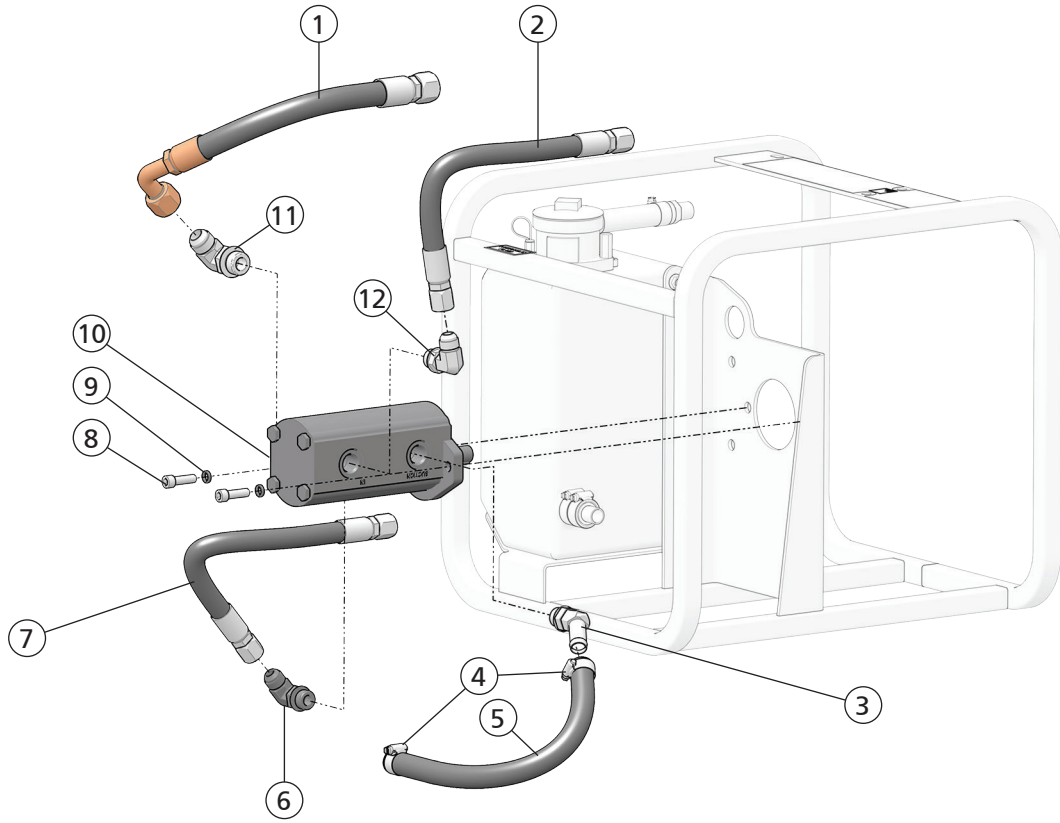

C

D

E

G

H

Manifold Parts Illustration - Detail E		
ITEM	P/N	DESCRIPTION
1	350237	Hex Plug
2	18952	Steel Ball
3	40089	Manifold
4	05043	Relief Valve
5	350041	Hex Plug
6	40137	Tool Circuit Control Valve
7	07882	Adapter
8	03976	Male Coupler
9	03975	Female Coupler
10	16800	Plug
11	37301	Flow Regulator
12	350237	Hex Plug
13	27634	Cap Screw
14	04585	Washer
15	40415	Operation Decal - Model HV18300
	48842	Operation Decal - Model HV18301
16	35686	Hydraulic Fluid Decal
17	04353	Nylock Nut
18	40413	Elbow Adapter
19	08045	Hose Clamp
20	04306	Hose - 19 Inches Long
21	350104	Straight Thread Connector
22	02773	Adapter

Fan & Oil Cooler Parts Illustration - Detail F		
ITEM	P/N	DESCRIPTION
1	08667	Screw
2	40084	Inlet Ring
3	08669	Gasket
4	27931	Cap Screw
5	08035	Blower Wheel
6	10706	Cap Screw
7	40079	Blower Hub
8	40083	Bushing
9	24142	Hex Flange Bolt
10	40433	Hex Flange Bolt
11	40401	Angle Bracket
12	12787	Flange Nut
13	35782	Spacer
14	40435	Hex Flange Bolt
15	07783	Blower Housing
16	40053	Cooler Mount
17	08668	Screw
18	40433	Screw
19	40078	Cooler
20	40054	Cooler Mount

Motor Parts Illustration - Detail G		
ITEM	P/N	DESCRIPTION
1	40407	Hose Assembly
2	40406	Hose Assembly
3	40414	45° Elbow Hydraulic Adapter
4	08045	Hose Clamp
5	04306	Hose - 16 Inches Long
6	04321	Straight Thread Elbow Adapter
7	40406	Hose Assembly
8	06151	Cap Screw
9	00683	Lock Washer
10	40081	Hydraulic Pump - Model HV18300
	48841	Hydraulic Pump - Model HV18301
11	05967	Straight Thread Elbow Adapter
12	04321	Straight Thread Elbow Adapter

Hydraulic Oil Reservoir Parts Illustration - Detail H		
ITEM	P/N	DESCRIPTION
1	40082	Hydraulic Oil Tank
2	40133	Grip Plate
3	43687	Cap Screw
4	40080	Filter Assembly
5	40364	45° Elbow Adapter
6	08045	Hose Clamp
7	04306	Hose - 4 3/4 Inch Long
8	40405	Hose Barb
9	40082	Hydraulic Tank
10	40433	Hex Flange Bolts
11	40075	Frame Weldment
12	11179	Hose Clamp
13	07747	Suction Sleeve
14	07749	Suction Tube