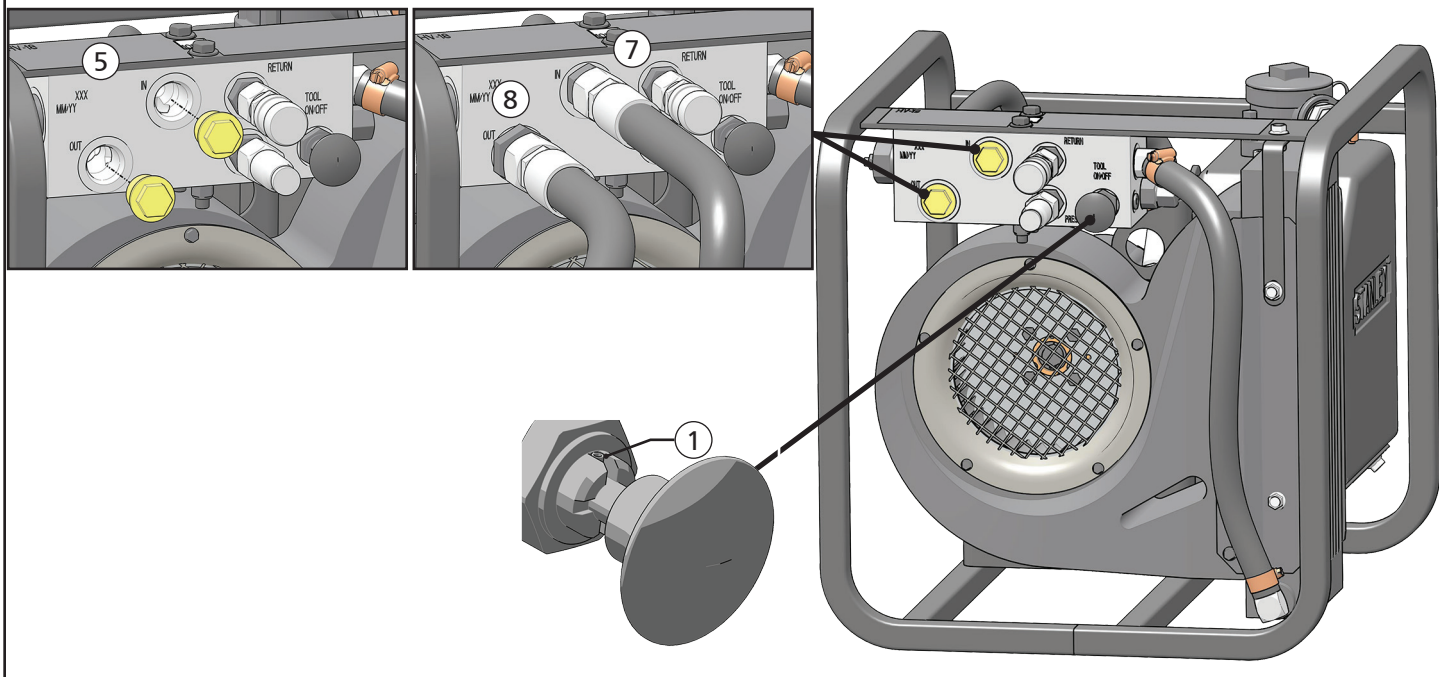

C

D

E

G

H

Manifold Parts Illustration - Detail E		
ITEM	P/N	DESCRIPTION
1	350237	Hex Plug
2	18952	Steel Ball
3	40089	Manifold
4	05043	Relief Valve
5	350041	Hex Plug
6	40137	Tool Circuit Control Valve
7	07882	Adapter
8	03976	Male Coupler
9	03975	Female Coupler
10	16800	Plug
11	37301	Flow Regulator
12	350237	Hex Plug
13	27634	Cap Screw
14	04585	Washer
15	40415	Operation Decal - Model HV18300
	48842	Operation Decal - Model HV18301
16	35686	Hydraulic Fluid Decal
17	04353	Nylock Nut
18	40413	Elbow Adapter
19	08045	Hose Clamp
20	04306	Hose - 19 Inches Long
21	350104	Straight Thread Connector
22	02773	Adapter

Fan & Oil Cooler Parts Illustration - Detail F		
ITEM	P/N	DESCRIPTION
1	08667	Screw
2	40084	Inlet Ring
3	08669	Gasket
4	27931	Cap Screw
5	08035	Blower Wheel
6	10706	Cap Screw
7	40079	Blower Hub
8	40083	Bushing
9	24142	Hex Flange Bolt
10	40433	Hex Flange Bolt
11	40401	Angle Bracket
12	12787	Flange Nut
13	35782	Spacer
14	40435	Hex Flange Bolt
15	07783	Blower Housing
16	40053	Cooler Mount
17	08668	Screw
18	40433	Screw
19	40078	Cooler
20	40054	Cooler Mount

Motor Parts Illustration - Detail G		
ITEM	P/N	DESCRIPTION
1	40407	Hose Assembly
2	40406	Hose Assembly
3	40414	45° Elbow Hydraulic Adapter
4	08045	Hose Clamp
5	04306	Hose - 16 Inches Long
6	04321	Straight Thread Elbow Adapter
7	40406	Hose Assembly
8	06151	Cap Screw
9	00683	Lock Washer
10	40081	Hydraulic Pump - Model HV18300
	48841	Hydraulic Pump - Model HV18301
11	05967	Straight Thread Elbow Adapter
12	04321	Straight Thread Elbow Adapter

Hydraulic Oil Reservoir Parts Illustration - Detail H		
ITEM	P/N	DESCRIPTION
1	40082	Hydraulic Oil Tank
2	40133	Grip Plate
3	43687	Cap Screw
4	40080	Filter Assembly
5	40364	45° Elbow Adapter
6	08045	Hose Clamp
7	04306	Hose - 4 3/4 Inch Long
8	40405	Hose Barb
9	40082	Hydraulic Tank
10	40433	Hex Flange Bolts
11	40075	Frame Weldment
12	11179	Hose Clamp
13	07747	Suction Sleeve
14	07749	Suction Tube