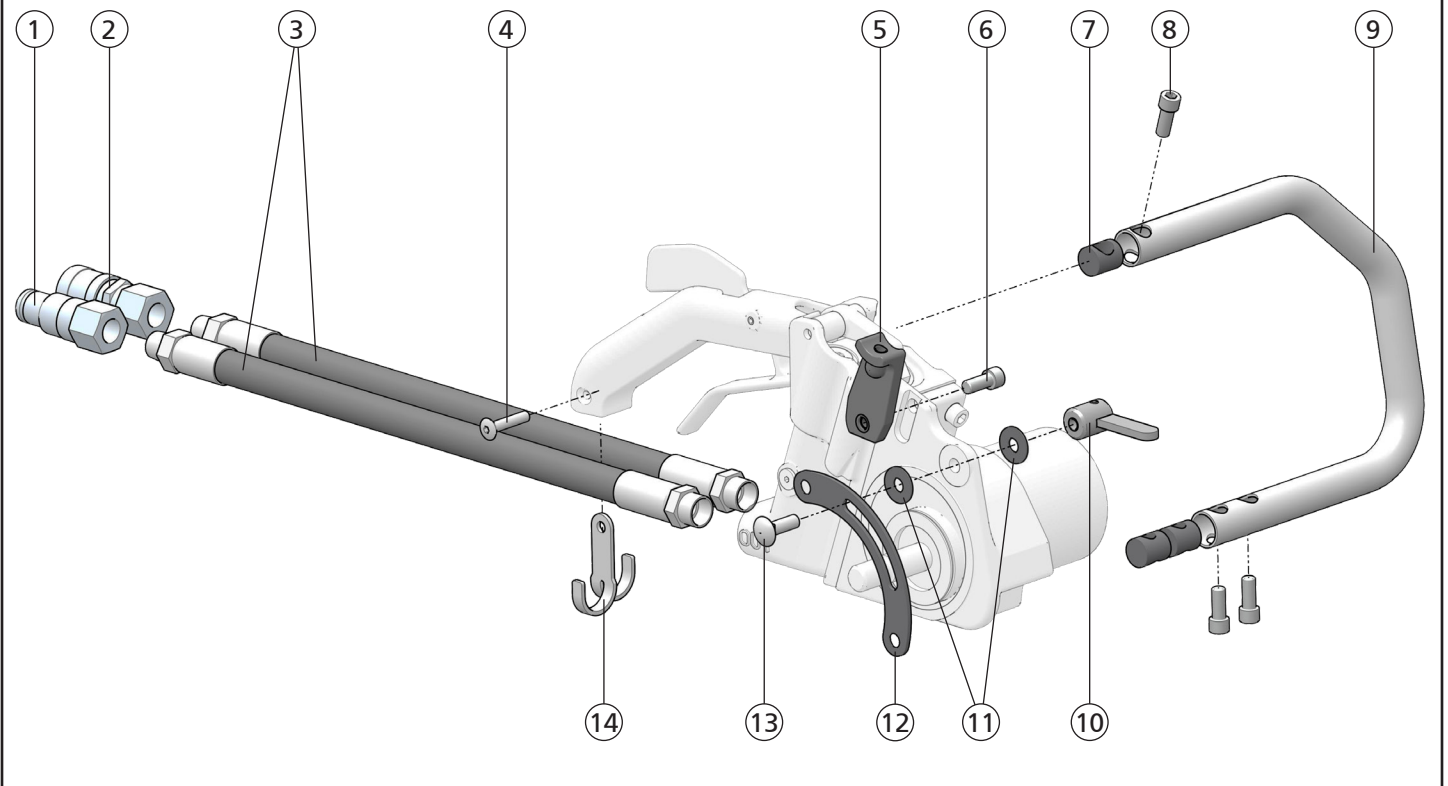

C

D

E

F

G

H

CO25 Wheel Guard & Retainer Illustration - Detail E		
ITEM	P/N	DESCRIPTION
1	05071	Cap Screw - Loctite 243
2	00772	Woodruff Key
3	88349	Composite Safety Decal
4	74770	STANLEY Logo Decal
5	76610	Tool Information Plaque
6	02004	Screw
7	81434	Sound Power Level Decal
8	01714	Jam Nut
	03012	Jam Nut - Models CO2554101, CO25541
9	62291	Outside Collar
10	62290	Inside Collar
11	00563	Roll Pin
12	04673	Thrust Collar
13	00720	Set Screw
14	03013	Retaining Ring
15	28322	CE Decal
16	32436	Wheel Guard
17	31845	Seal Kit (not shown) - *In seal kit
18	88345	Importer Decal

CO25 Assist Handle and Hose Illustration - Detail F		
ITEM	P/N	DESCRIPTION
1	03973	Male Coupler
2	03972	Female Coupler
3	56725	Hose
4	35963	Screw
5	20461	Handle Strut
6	02688	Cap Screw
7	02649	Handle Bar Retainer
8	02688	Cap Screw
9	02654	Assist Handle
10	03050	Guard Adjustment Knob Assembly
11	01594	Washer
12	32445	Guard Clamp
13	03025	Carriage Bolt
14	02911	Hose Clip
15	31845	Seal Kit (not shown) - *In seal kit

CO25 Motor Assembly - Detail G		
ITEM	P/N	DESCRIPTION
1	74823	Tool Name Tag
2	73441	Motor
	73440	Motor - Models CO25541, CO2554101
If resealing the motor, torque motor bolts to 15-17 ft. lbs. (20-23 Nm).		
3	03006	Cap Screw
4	02688	Cap Screw