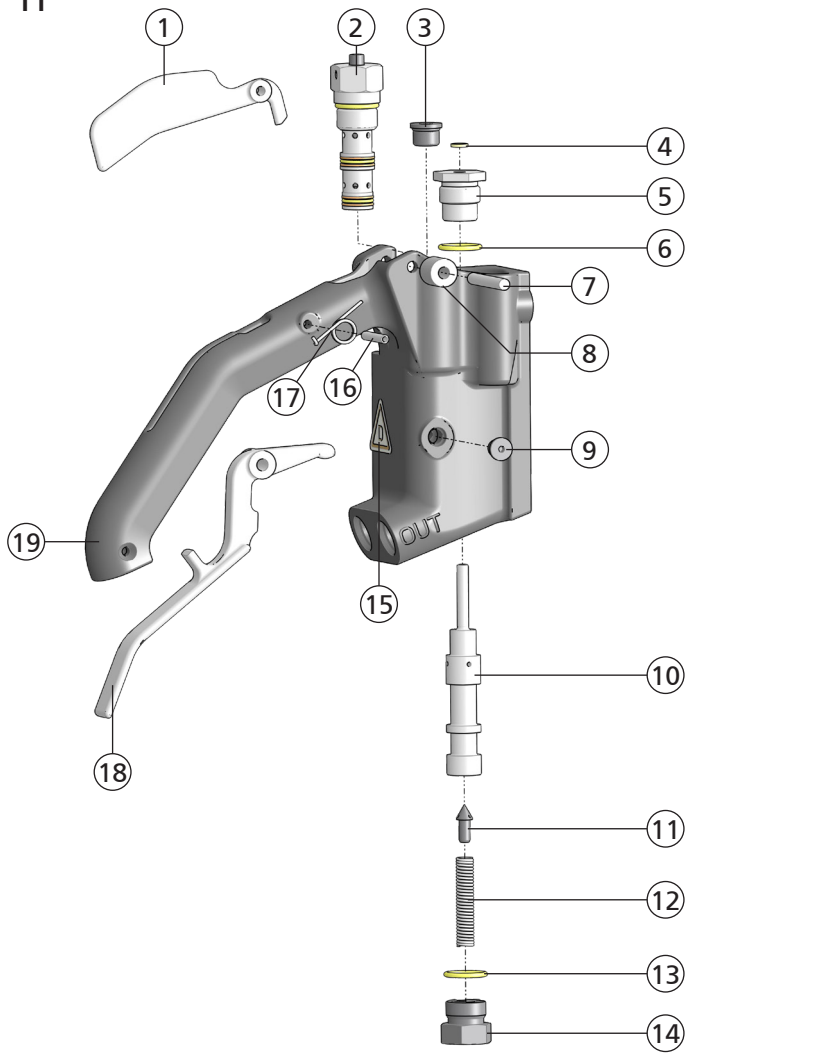

C

D

E

F

G

H

CO25 Wheel Guard & Retainer Illustration - Detail E		
ITEM	P/N	DESCRIPTION
1	05071	Cap Screw - Loctite 243
2	00772	Woodruff Key
3	88349	Composite Safety Decal
4	74770	STANLEY Logo Decal
5	76610	Tool Information Plaque
6	02004	Screw
7	81434	Sound Power Level Decal
8	01714	Jam Nut
	03012	Jam Nut - Models CO2554101, CO25541
9	62291	Outside Collar
10	62290	Inside Collar
11	00563	Roll Pin
12	04673	Thrust Collar
13	00720	Set Screw
14	03013	Retaining Ring
15	28322	CE Decal
16	32436	Wheel Guard
17	31845	Seal Kit (not shown) - *In seal kit
18	88345	Importer Decal

CO25 Assist Handle and Hose Illustration - Detail F		
ITEM	P/N	DESCRIPTION
1	03973	Male Coupler
2	03972	Female Coupler
3	56725	Hose
4	35963	Screw
5	20461	Handle Strut
6	02688	Cap Screw
7	02649	Handle Bar Retainer
8	02688	Cap Screw
9	02654	Assist Handle
10	03050	Guard Adjustment Knob Assembly
11	01594	Washer
12	32445	Guard Clamp
13	03025	Carriage Bolt
14	02911	Hose Clip
15	31845	Seal Kit (not shown) - *In seal kit

CO25 Motor Assembly - Detail G		
ITEM	P/N	DESCRIPTION
1	74823	Tool Name Tag
2	73441	Motor
	73440	Motor - Models CO25541, CO2554101
If resealing the motor, torque motor bolts to 15-17 ft. lbs. (20-23 Nm).		
3	03006	Cap Screw
4	02688	Cap Screw