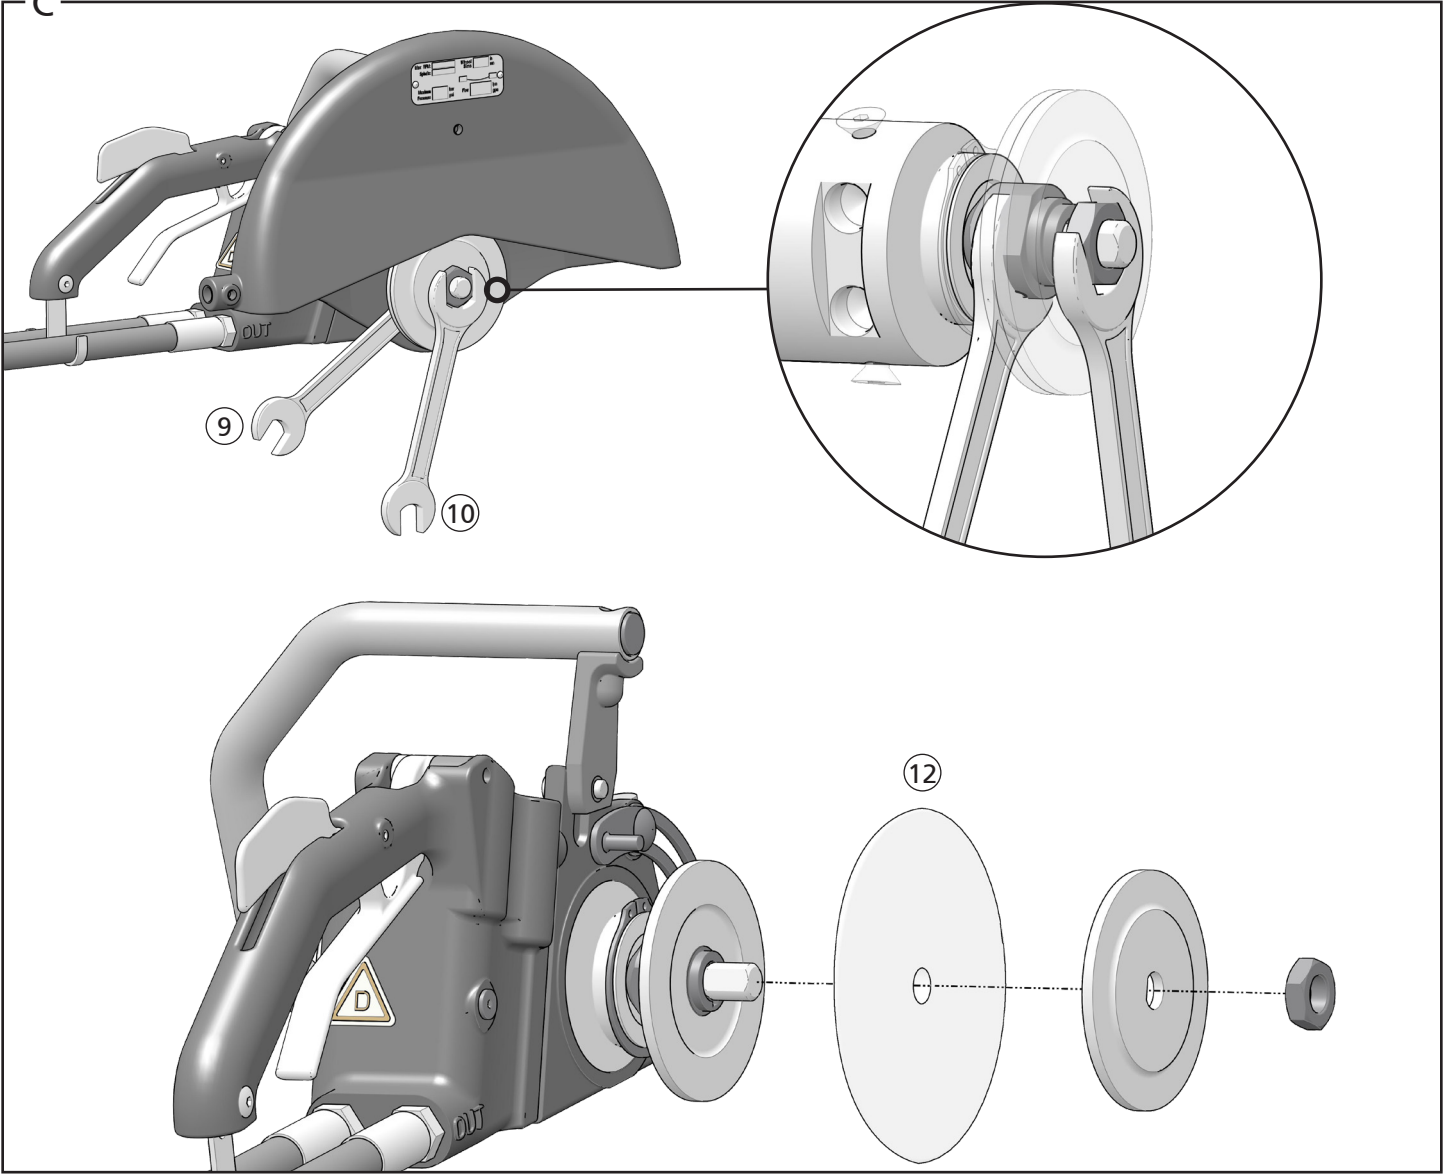

C

D

E

F

G

H

CO25 Wheel Guard & Retainer Illustration - Detail E		
ITEM	P/N	DESCRIPTION
1	05071	Cap Screw - Loctite 243
2	00772	Woodruff Key
3	88349	Composite Safety Decal
4	74770	STANLEY Logo Decal
5	76610	Tool Information Plaque
6	02004	Screw
7	81434	Sound Power Level Decal
8	01714	Jam Nut
	03012	Jam Nut - Models CO2554101, CO25541
9	62291	Outside Collar
10	62290	Inside Collar
11	00563	Roll Pin
12	04673	Thrust Collar
13	00720	Set Screw
14	03013	Retaining Ring
15	28322	CE Decal
16	32436	Wheel Guard
17	31845	Seal Kit (not shown) - *In seal kit
18	88345	Importer Decal

CO25 Assist Handle and Hose Illustration - Detail F		
ITEM	P/N	DESCRIPTION
1	03973	Male Coupler
2	03972	Female Coupler
3	56725	Hose
4	35963	Screw
5	20461	Handle Strut
6	02688	Cap Screw
7	02649	Handle Bar Retainer
8	02688	Cap Screw
9	02654	Assist Handle
10	03050	Guard Adjustment Knob Assembly
11	01594	Washer
12	32445	Guard Clamp
13	03025	Carriage Bolt
14	02911	Hose Clip
15	31845	Seal Kit (not shown) - *In seal kit

CO25 Motor Assembly - Detail G		
ITEM	P/N	DESCRIPTION
1	74823	Tool Name Tag
2	73441	Motor
	73440	Motor - Models CO25541, CO2554101
If resealing the motor, torque motor bolts to 15-17 ft. lbs. (20-23 Nm).		
3	03006	Cap Screw
4	02688	Cap Screw