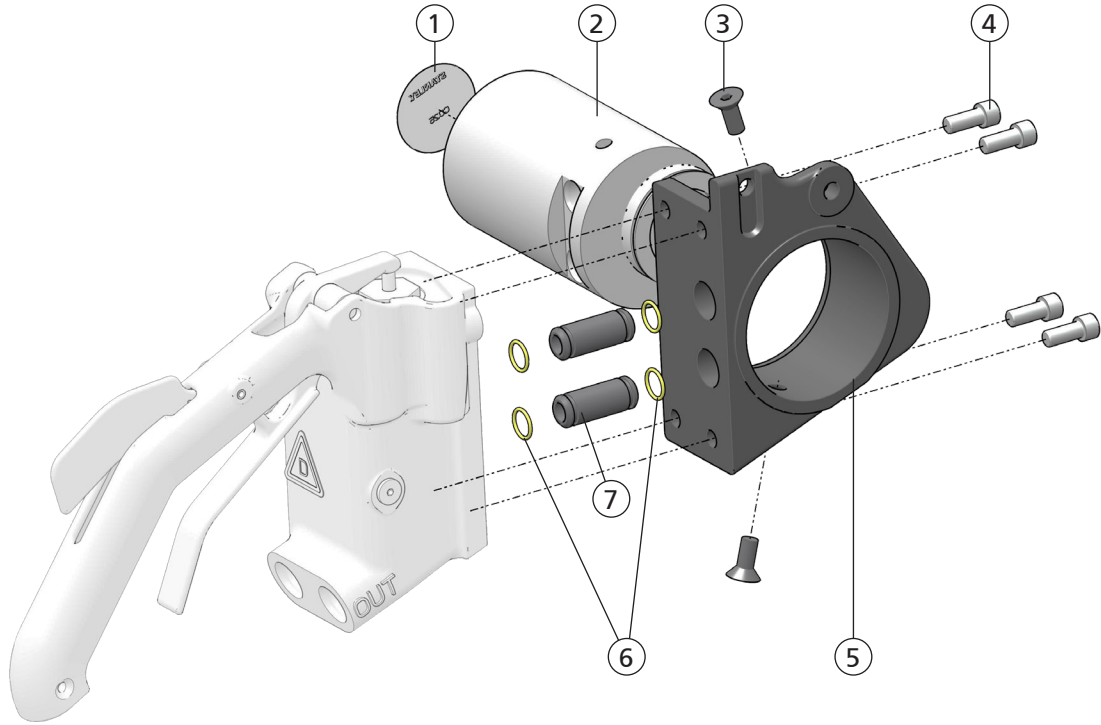

C

D

E

F

G

H

CO25 Wheel Guard & Retainer Illustration - Detail E		
ITEM	P/N	DESCRIPTION
1	05071	Cap Screw - Loctite 243
2	00772	Woodruff Key
3	88349	Composite Safety Decal
4	74770	STANLEY Logo Decal
5	76610	Tool Information Plaque
6	02004	Screw
7	81434	Sound Power Level Decal
8	01714	Jam Nut
	03012	Jam Nut - Models CO2554101, CO25541
9	62291	Outside Collar
10	62290	Inside Collar
11	00563	Roll Pin
12	04673	Thrust Collar
13	00720	Set Screw
14	03013	Retaining Ring
15	28322	CE Decal
16	32436	Wheel Guard
17	31845	Seal Kit (not shown) - *In seal kit
18	88345	Importer Decal

CO25 Assist Handle and Hose Illustration - Detail F		
ITEM	P/N	DESCRIPTION
1	03973	Male Coupler
2	03972	Female Coupler
3	56725	Hose
4	35963	Screw
5	20461	Handle Strut
6	02688	Cap Screw
7	02649	Handle Bar Retainer
8	02688	Cap Screw
9	02654	Assist Handle
10	03050	Guard Adjustment Knob Assembly
11	01594	Washer
12	32445	Guard Clamp
13	03025	Carriage Bolt
14	02911	Hose Clip
15	31845	Seal Kit (not shown) - *In seal kit

CO25 Motor Assembly - Detail G		
ITEM	P/N	DESCRIPTION
1	74823	Tool Name Tag
2	73441	Motor
	73440	Motor - Models CO25541, CO2554101
If resealing the motor, torque motor bolts to 15-17 ft. lbs. (20-23 Nm).		
3	03006	Cap Screw
4	02688	Cap Screw