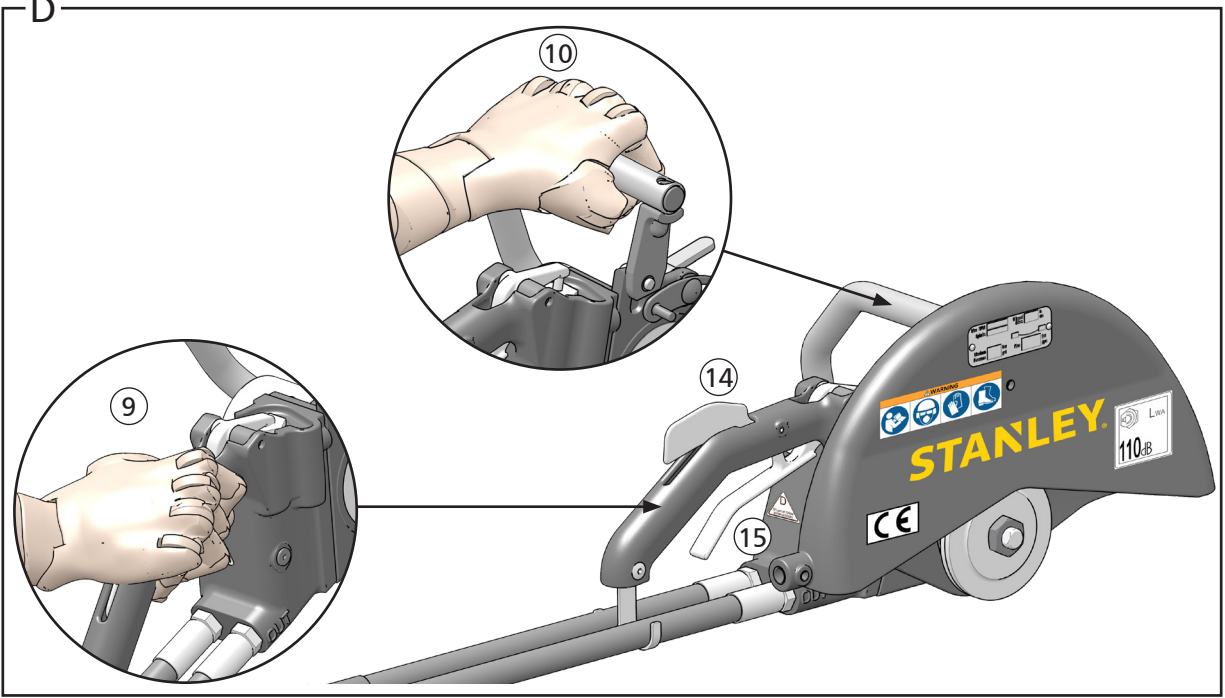

C

D

E

F

G

H

CO25 Wheel Guard & Retainer Illustration - Detail E		
ITEM	P/N	DESCRIPTION
1	05071	Cap Screw - Loctite 243
2	00772	Woodruff Key
3	88349	Composite Safety Decal
4	74770	STANLEY Logo Decal
5	76610	Tool Information Plaque
6	02004	Screw
7	81434	Sound Power Level Decal
8	01714	Jam Nut
	03012	Jam Nut - Models CO2554101, CO25541
9	62291	Outside Collar
10	62290	Inside Collar
11	00563	Roll Pin
12	04673	Thrust Collar
13	00720	Set Screw
14	03013	Retaining Ring
15	28322	CE Decal
16	32436	Wheel Guard
17	31845	Seal Kit (not shown) - *In seal kit
18	88345	Importer Decal

CO25 Assist Handle and Hose Illustration - Detail F		
ITEM	P/N	DESCRIPTION
1	03973	Male Coupler
2	03972	Female Coupler
3	56725	Hose
4	35963	Screw
5	20461	Handle Strut
6	02688	Cap Screw
7	02649	Handle Bar Retainer
8	02688	Cap Screw
9	02654	Assist Handle
10	03050	Guard Adjustment Knob Assembly
11	01594	Washer
12	32445	Guard Clamp
13	03025	Carriage Bolt
14	02911	Hose Clip
15	31845	Seal Kit (not shown) - *In seal kit