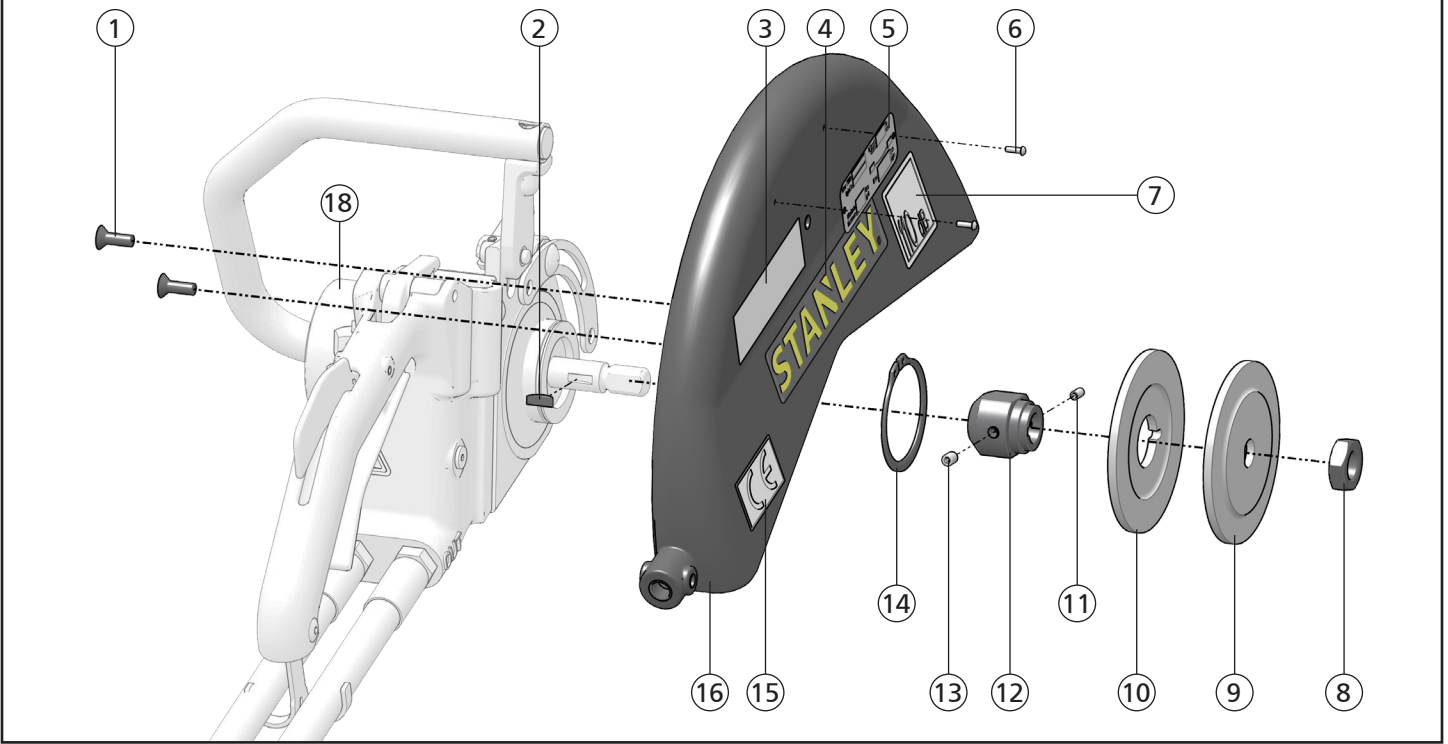

C

D

E

F

G

H

CO25 Wheel Guard & Retainer Illustration - Detail E		
ITEM	P/N	DESCRIPTION
1	05071	Cap Screw - Loctite 243
2	00772	Woodruff Key
3	88349	Composite Safety Decal
4	74770	STANLEY Logo Decal
5	76610	Tool Information Plaque
6	02004	Screw
7	81434	Sound Power Level Decal
8	01714	Jam Nut
	03012	Jam Nut - Models CO2554101, CO25541
9	62291	Outside Collar
10	62290	Inside Collar
11	00563	Roll Pin
12	04673	Thrust Collar
13	00720	Set Screw
14	03013	Retaining Ring
15	28322	CE Decal
16	32436	Wheel Guard
17	31845	Seal Kit (not shown) - *In seal kit
18	88345	Importer Decal

CO25 Assist Handle and Hose Illustration - Detail F		
ITEM	P/N	DESCRIPTION
1	03973	Male Coupler
2	03972	Female Coupler
3	56725	Hose
4	35963	Screw
5	20461	Handle Strut
6	02688	Cap Screw
7	02649	Handle Bar Retainer
8	02688	Cap Screw
9	02654	Assist Handle
10	03050	Guard Adjustment Knob Assembly
11	01594	Washer
12	32445	Guard Clamp
13	03025	Carriage Bolt
14	02911	Hose Clip
15	31845	Seal Kit (not shown) - *In seal kit

CO25 Motor Assembly - Detail G		
ITEM	P/N	DESCRIPTION
1	74823	Tool Name Tag
2	73441	Motor
	73440	Motor - Models CO25541, CO2554101
If resealing the motor, torque motor bolts to 15-17 ft. lbs. (20-23 Nm).		
3	03006	Cap Screw
4	02688	Cap Screw