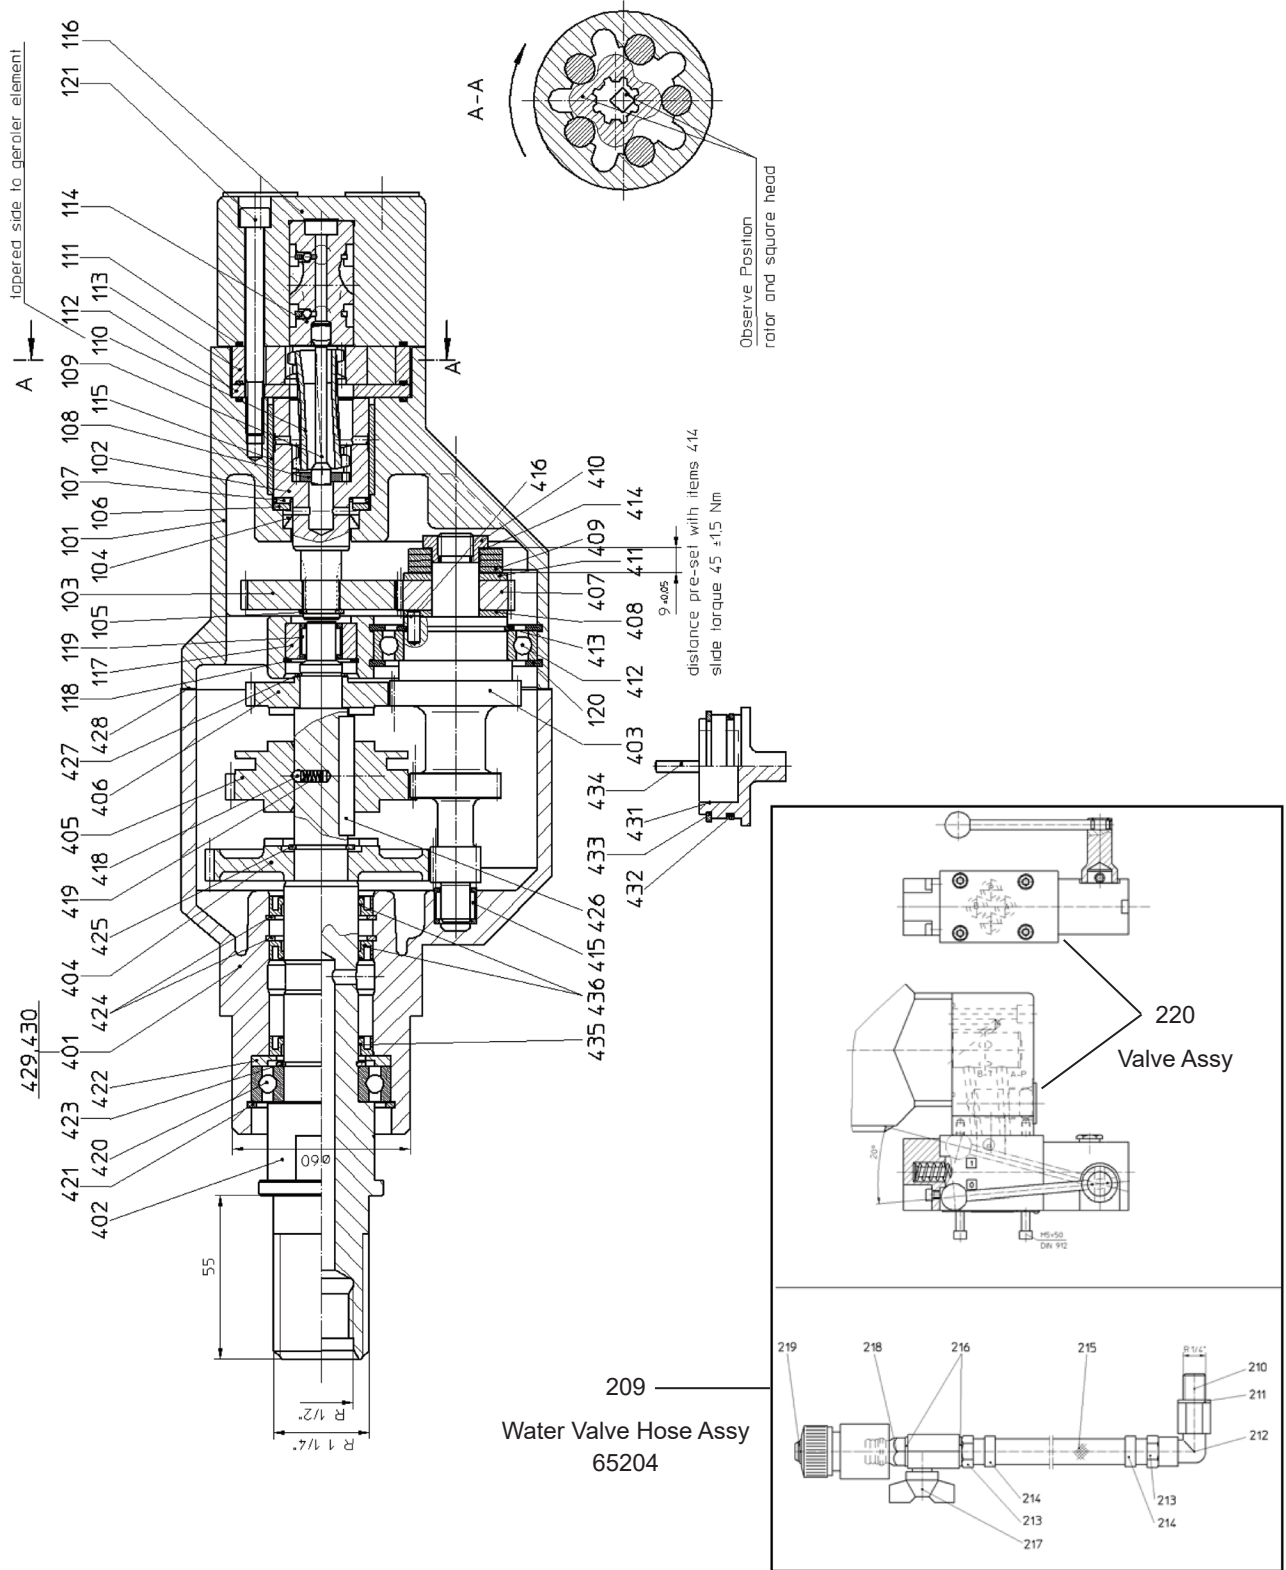

CD12 PARTS ILLUSTRATION

CD12 PARTS LIST

ITEM	PART NO.	QTY	DESCRIPTION
AY1	65311	1	MOTORASSEMBLY(INCLITEMS 101 THROUGH 121)
101	65207	1	MOTOR HOUSING
102	41254	1	OUTPUT SHAFT
103	41255	1	SPUR GEAR
104	41256	1	SHAFT SEALING
105	41257	1	SNAP RING
106	41258	1	THRUST WASHER
107	41259	1	THRUST BEARING
108	41260	1	SHAFT SPACER
109	65208	1	SPOOL DRIVE
110	65209	1	DRIVE
111	41263	3	O-RING*
112	41264	1	SPACER PLATE
113	65211	1	GEROLER ASSEMBLY
114	41266	1	SPOOL
115	41267	1	BEARING
116	65212	1	COVER
117	41624	1	BEARING RING
118	41268	1	SNAP RING
119	41269	1	NEEDLE BEARING
120	41270	1	SNAP RING
121	65213	5	HSH CAPSCREW
AY2	41250	1	THREE SPEED GEARBOX (INCL ITEMS 401 THROUGH 436 & 210 THROUGH 219)
401	41271	1	BEARING HOUSING
402	41272	1	OUTPUT SHAFT
404	41273	1	SPUR GEAR
405	41274	1	NOTCHED WHEEL
406	41275	1	SPUR GEAR
415	41276	1	NEEDLE BEARING
418	41277	1	BALL
419	41278	1	COMPRESSION SPRING
420	41279	1	GROOVED BALL BEARING
421	41280	1	SNAP RING
422	41281	1	WASHER
423	41284	1	SNAP RING
424	41286	2	SNAP RING
425	41287	1	SNAP RING
426	41298	1	FEATHER KEY
427	41348	1	SNAP RING
433	41373	1	SNAP RING
435	41376	2	RADIAL SHAFT SEALING
436	41377	1	RADIAL SHAFT SEALING