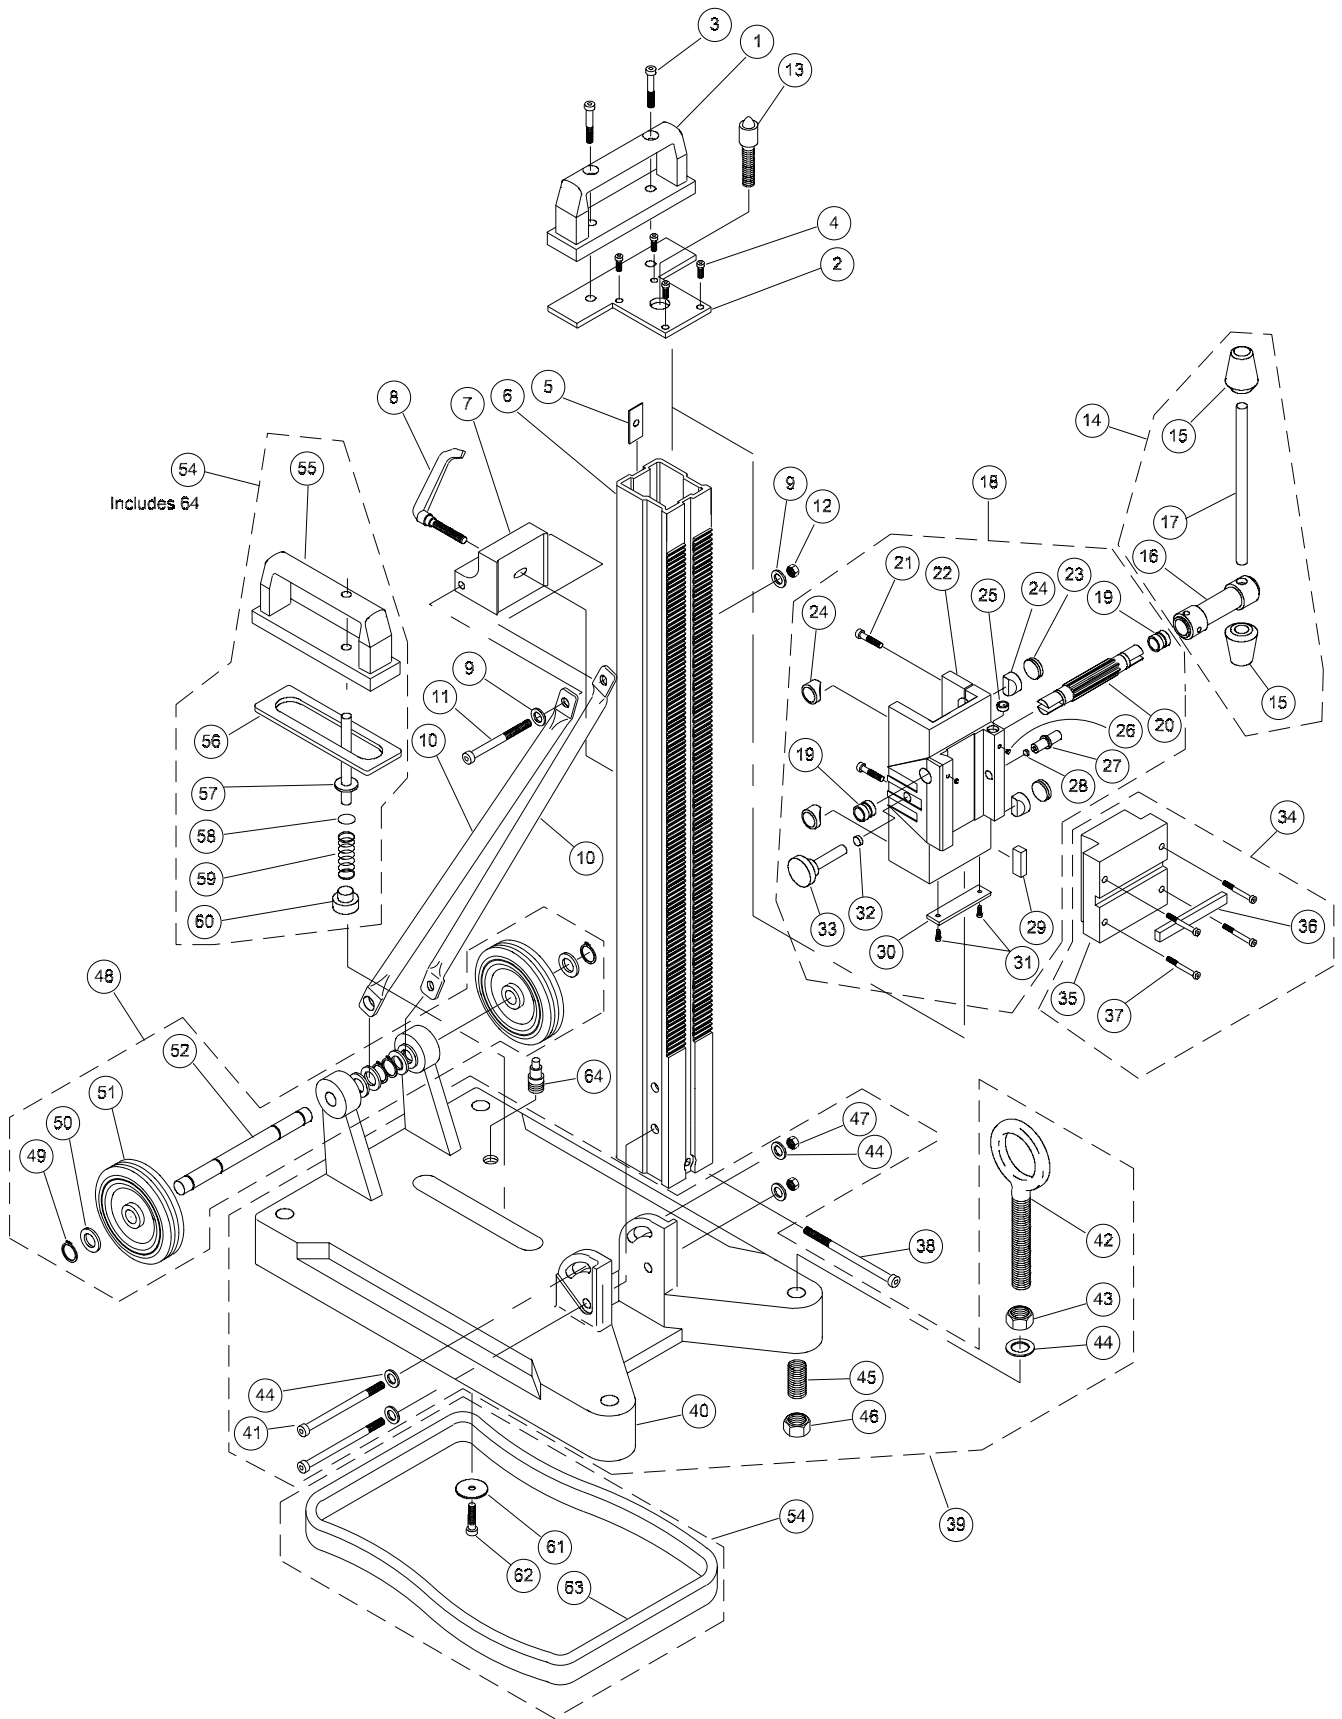

CD12 ANCHOR STAND ILLUSTRATION

CD12 ANCHOR STAND PARTS LIST

ITEM	PART NO.	QTY	DESCRIPTION
1	65214	1	HANDLE
2	65215	1	STOP PLATE
3	65216	2	HSH CAPSCREW
4	65217	4	HSFH SCREW
5	65218	1	CLAMP PLATE
6	65219	1	DRILL STAND COLUMN
7	65220	1	CLAMP BLOCK
8	65221	1	CLAMP LEVER
9	65222	2	WASHER
10	65223	2	SUPPORT TUBE
11	65224	1	HSH CAPSCREW
12	65225	1	HEX NUT
13	65226	1	CENTERING SCREW
14	65227	1	HANDLE ASSY (INCL ITEMS 15 THROUGH 17)
18	65228	1	CARRIAGE ASSY (INCL ITEMS 19–33)
19	65229	2	THREADING BUSHING
20	65230	1	GEARED SPINDLE
21	65231	2	HSH CAPSCREW
22	65232	1	CARRIAGE
23	65233	2	GUIDE ADJUSTING SCREW
24	65234	4	CARRIAGE GUIDE
25	65235	1	BULLSEYE LEVEL
26	65236	2	PIN
27	65237	1	DRILL MOUNT LOCKING SCREW
28	65238	1	NIB
29	65239	1	SQUARE KEY
30	65240	1	STOP PLATE, MOTOR MOUNT
31	65241	2	HSFH SCREW
32	65242	1	CARRIAGE LOCK BUSHING
33	65243	1	CARRIAGE LOCK
34	65244	1	DOVETAIL MOTOR MTG BLOCK ASSY (INCL ITEMS 35–37)
35	65245	1	DOVETAIL MOTOR MTG BLOCK
36	65246	1	SQUARE KEY, LONG
37	65224	4	HSH CAPSCREW CD12100 ONLY
	60950	4	HSH CAPSCREW CD12200 ONLY
38	65247	1	HSH CAPSCREW
39	65248	1	BASE ASSY (INCL ITEMS 40–47)
40	65249	1	BASE
41	65251	2	HSH CAPSCREW
42	65252	2	EYE BOLT
43	65253	2	HEX NUT
44	65254	4	WASHER
45	65255	2	SLEEVE

ITEM	PART NO.	QTY	DESCRIPTION
46	65256	2	LEVELING LEG NUT
47	65257	2	HEX NUT
48	65258	1	WHEEL & AXLE ASSY (INCL ITEMS 49–52)
55	65259	1	VACUUM HANDLE
56	65260	1	VACUUM HANDLE GASKET
57	65261	1	VACUUM RELEASE BUTTON
58	65262	1	O-RING
59	65263	1	SPRING
60	65264	1	VACUUM VALVE SEAT
61	65265	1	WASHER
62	65266	1	HSH CAPSCREW
63	65267	1	BASE GASKET
64	65268	1	HOSE BARB